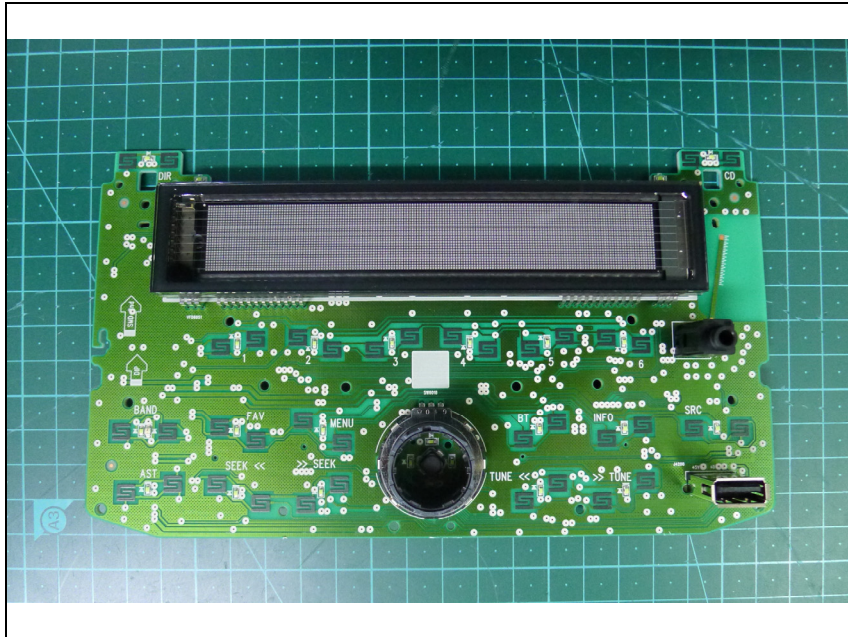

**Internal photos of EUT**

**FCC ID:YRN-HAGM1010**

*Antenna view of EUT*

*Internal view of EUT*

*Top view of EUT*

*Bottom view of EUT*

*Top view of EUT*

*Bottom view of EUT*

*Top view of EUT*

*Bottom view of EUT*

*Bluetooth module*