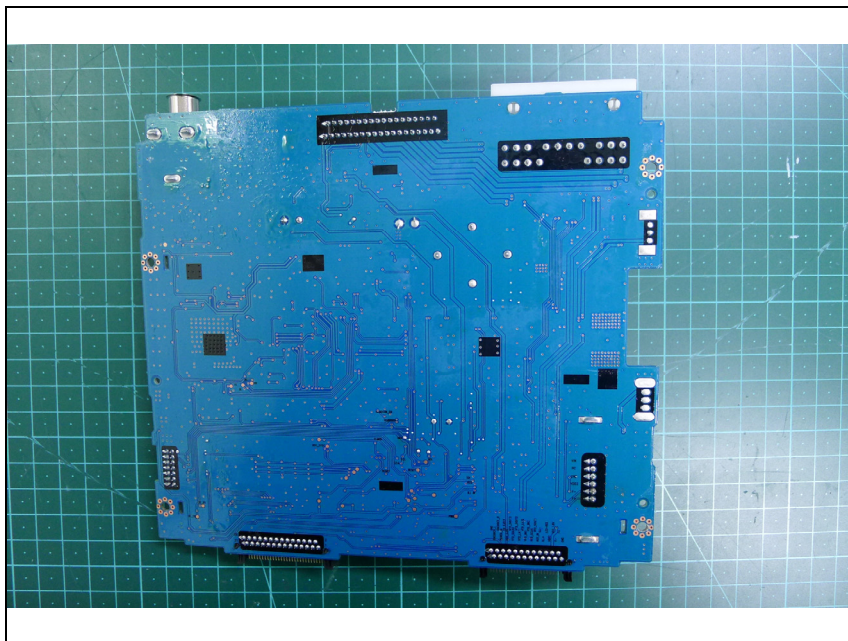

**Internal photos of EUT**

**FCC ID:YRN-HAGM1010**

*Antenna view of EUT*

*Internal view of EUT*

*Top view of EUT*

*Bottom view of EUT*

*Top view of EUT*

*Bottom view of EUT*

*Top view of EUT*

*Bottom view of EUT*

*Bluetooth module*