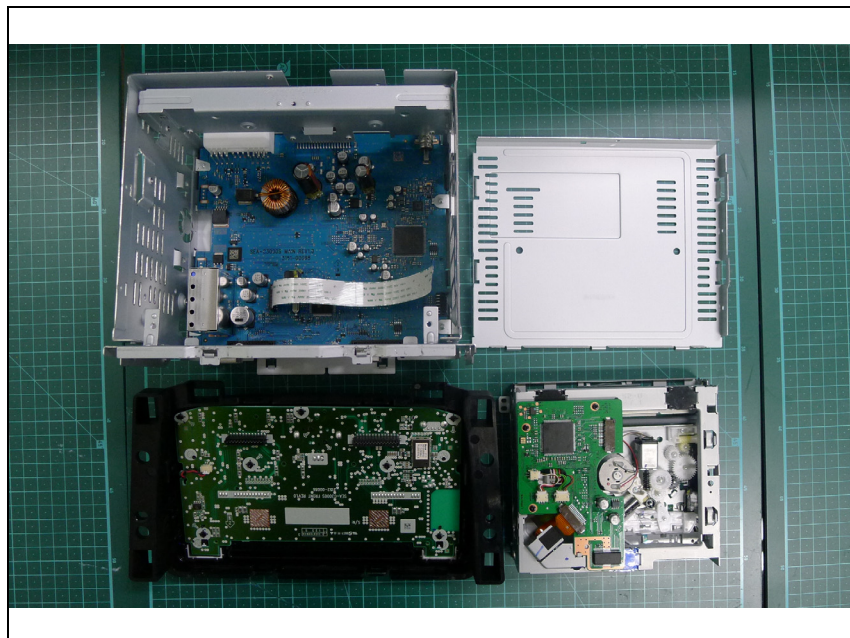

**Internal photos of EUT**

**FCC ID:YRN-HAGM1010**

*Antenna view of EUT*

*Internal view of EUT*

*Top view of EUT*

*Bottom view of EUT*

*Top view of EUT*

*Bottom view of EUT*

*Top view of EUT*

*Bottom view of EUT*

*Bluetooth module*