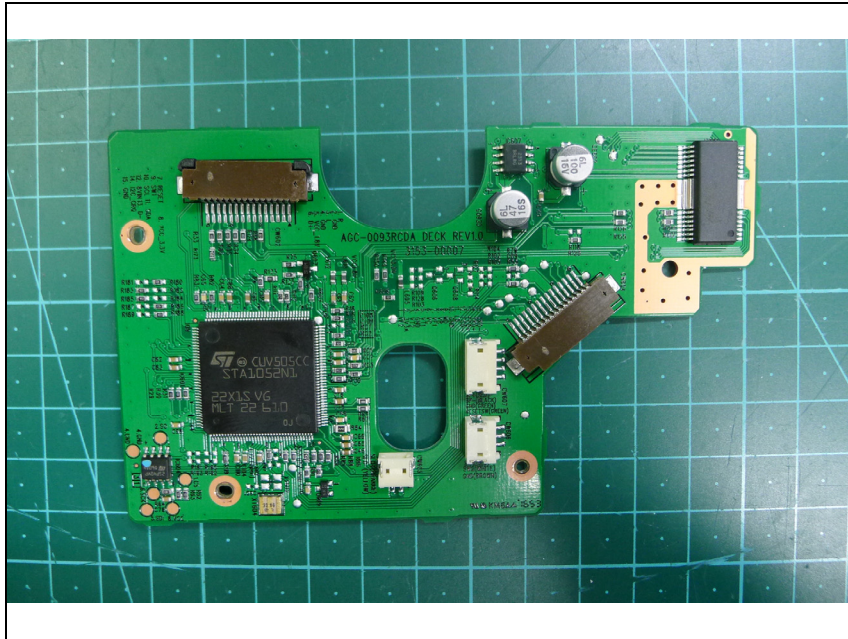

**Internal photos of EUT**

**FCC ID:YRN-HAGM1010**

*Antenna view of EUT*

*Internal view of EUT*

*Top view of EUT*

*Bottom view of EUT*

*Top view of EUT*

*Bottom view of EUT*

*Top view of EUT*

*Bottom view of EUT*

*Bluetooth module*