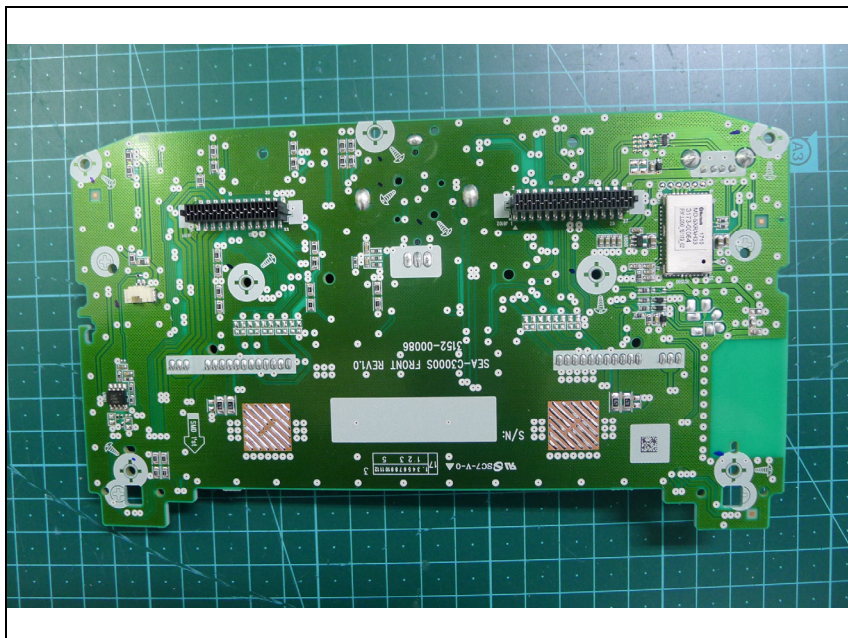

**Internal photos of EUT**

**FCC ID:YRN-HAGM1010**

*Antenna view of EUT*

*Internal view of EUT*

*Top view of EUT*

*Bottom view of EUT*

*Top view of EUT*

*Bottom view of EUT*

*Top view of EUT*

*Bottom view of EUT*

*Bluetooth module*