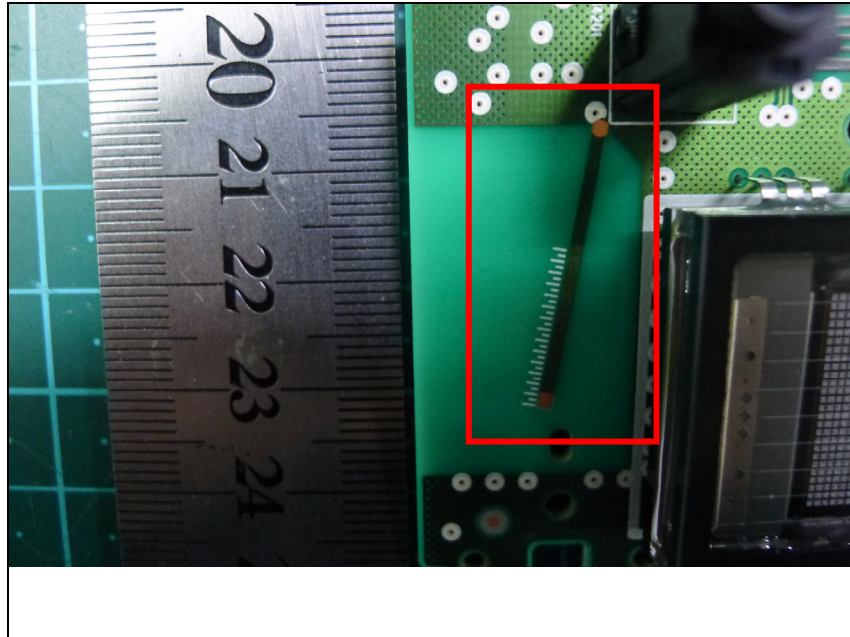

**Internal photos of EUT**

**FCC ID:YRN-HAGM1010**

*Antenna view of EUT*

*Internal view of EUT*

*Top view of EUT*

*Bottom view of EUT*

*Top view of EUT*

*Bottom view of EUT*

*Top view of EUT*

*Bottom view of EUT*

*Bluetooth module*