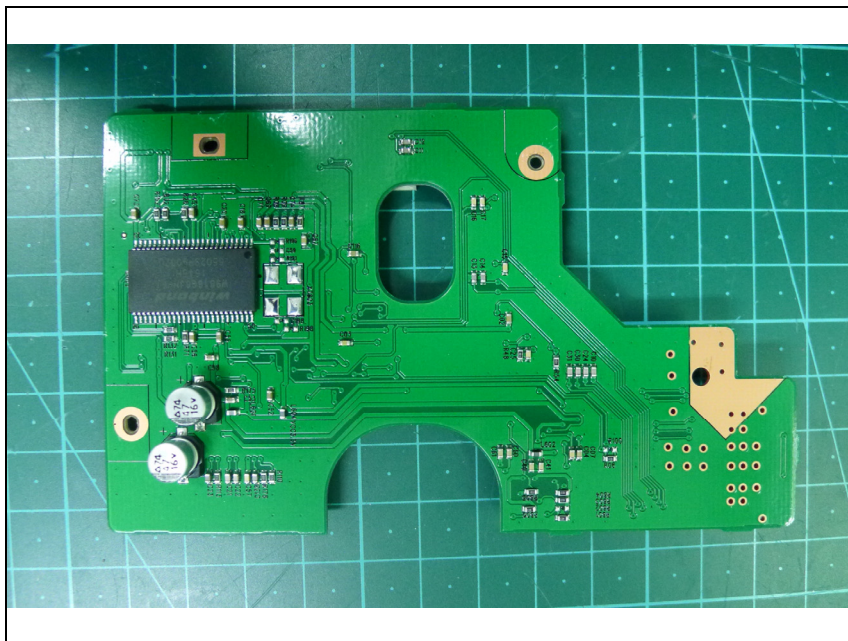

**Internal photos of EUT**

**FCC ID:YRN-HAGM1010**

*Antenna view of EUT*

*Internal view of EUT*

*Top view of EUT*

*Bottom view of EUT*

*Top view of EUT*

*Bottom view of EUT*

*Top view of EUT*

*Bottom view of EUT*

*Bluetooth module*