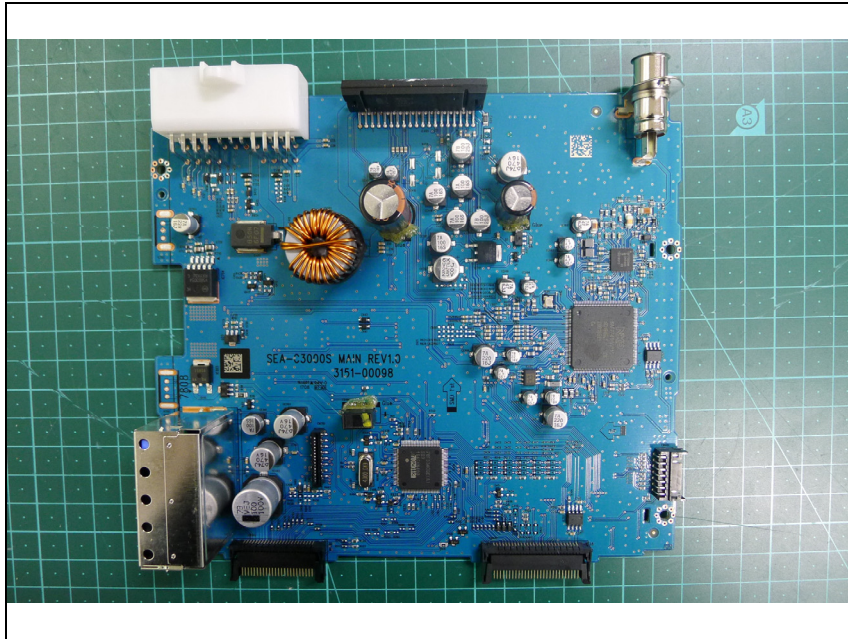

**Internal photos of EUT**

**FCC ID:YRN-HAGM1010**

*Antenna view of EUT*

*Internal view of EUT*

*Top view of EUT*

*Bottom view of EUT*

*Top view of EUT*

*Bottom view of EUT*

*Top view of EUT*

*Bottom view of EUT*

*Bluetooth module*