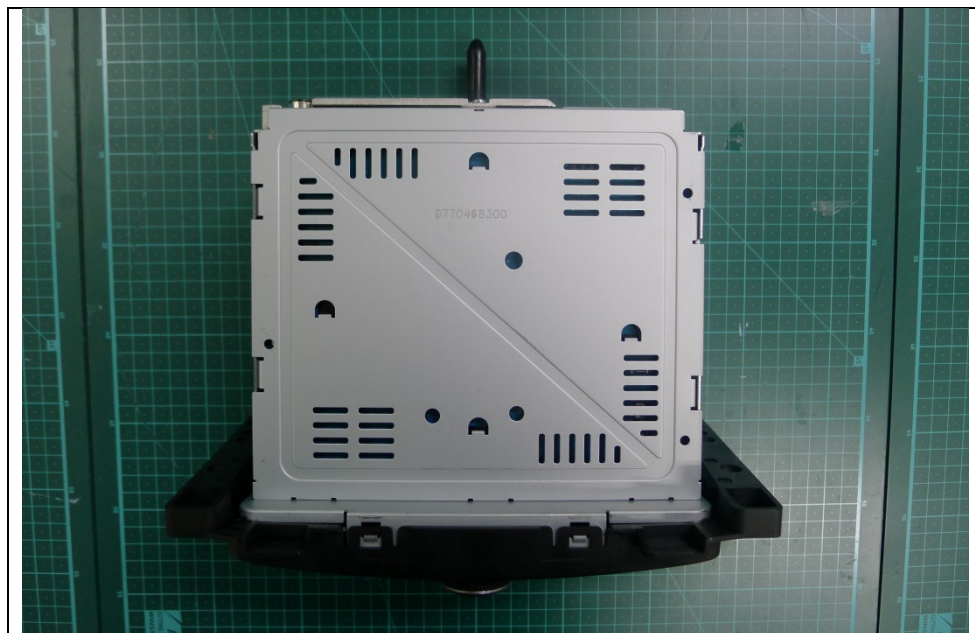

External photos of EUT

FCC ID: YRN-HAGM1010

Top view of EUT

Bottom view of EUT

Side view of EUT

Side view of EUT

Side view of EUT

Side view of EUT