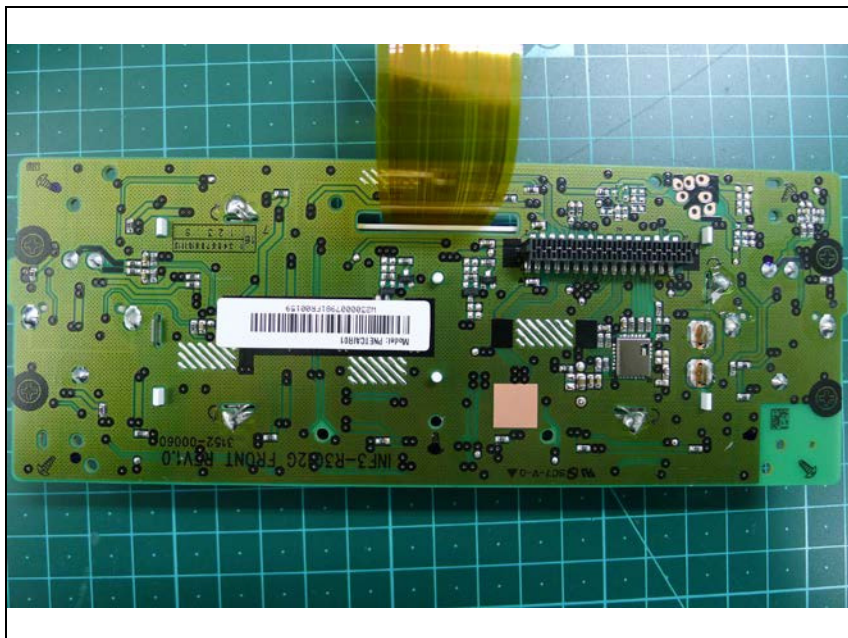

Internal photos of EUT

Model Name: HAGM1009

Antenna view of EUT

Internal view of EUT

Top view of Main PCB

Bottom view of Main PCB

Top view of Front PCB

Bottom view of Front PCB

Top view of Bluetooth Module

Remove shield can(Bluetooth Module)