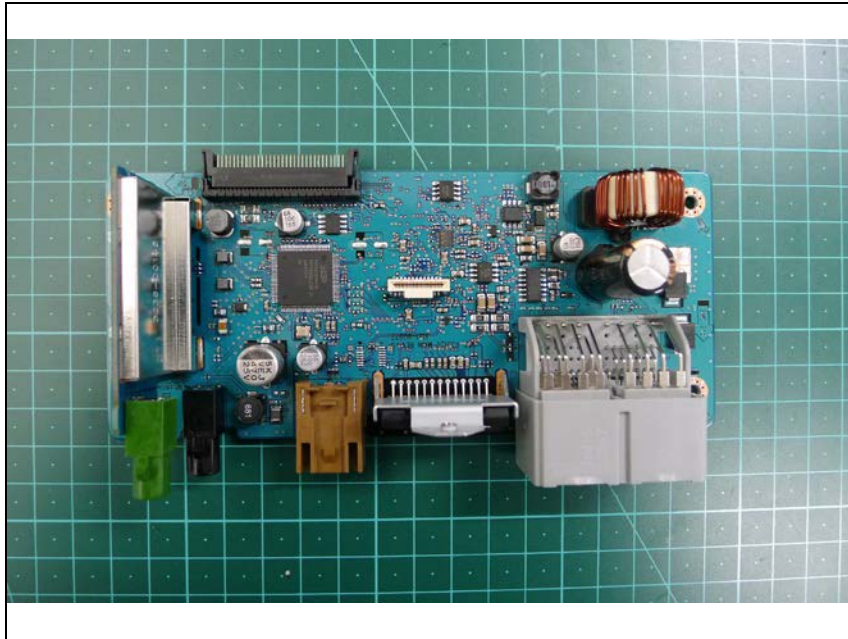

Internal photos of EUT

Model Name: HAGM1009

Antenna view of EUT

Internal view of EUT

Top view of Main PCB

Bottom view of Main PCB

Top view of Front PCB

Bottom view of Front PCB

Top view of Bluetooth Module

Remove shield can(Bluetooth Module)