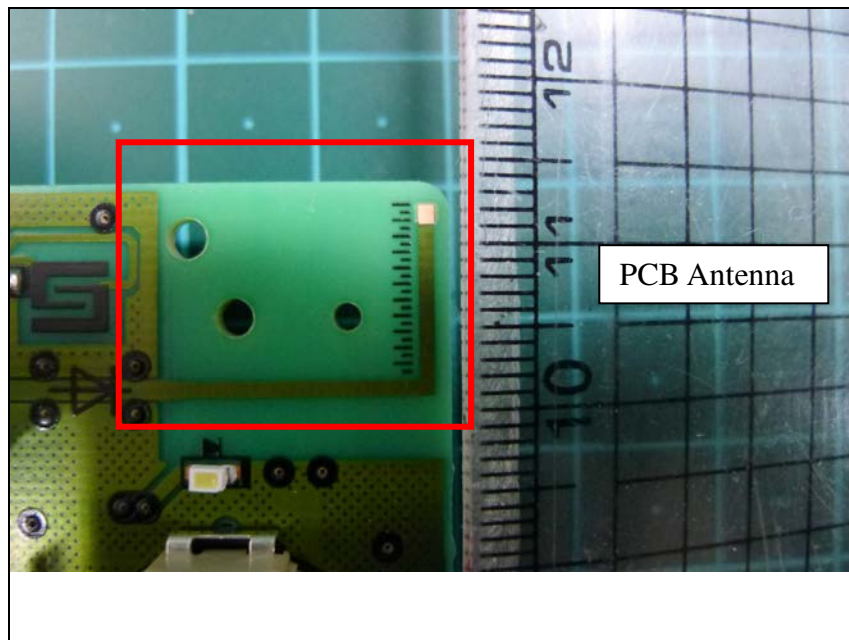

Internal photos of EUT

Model Name: HAGM1009

Antenna view of EUT

Internal view of EUT

Top view of Main PCB

Bottom view of Main PCB

Top view of Front PCB

Bottom view of Front PCB

Top view of Bluetooth Module

Remove shield can(Bluetooth Module)