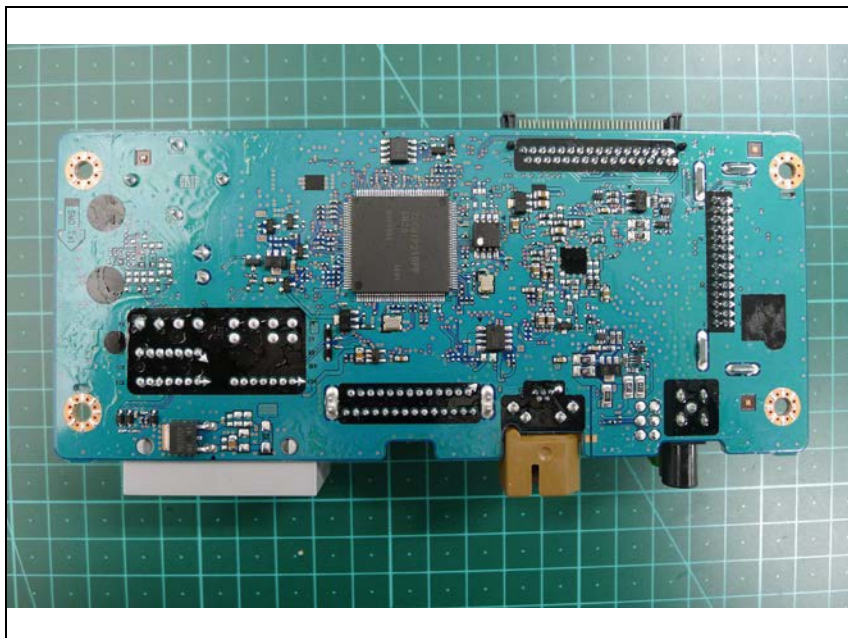

Internal photos of EUT

Model Name: HAGM1009

Antenna view of EUT

Internal view of EUT

Top view of Main PCB

Bottom view of Main PCB

Top view of Front PCB

Bottom view of Front PCB

Top view of Bluetooth Module

Remove shield can(Bluetooth Module)