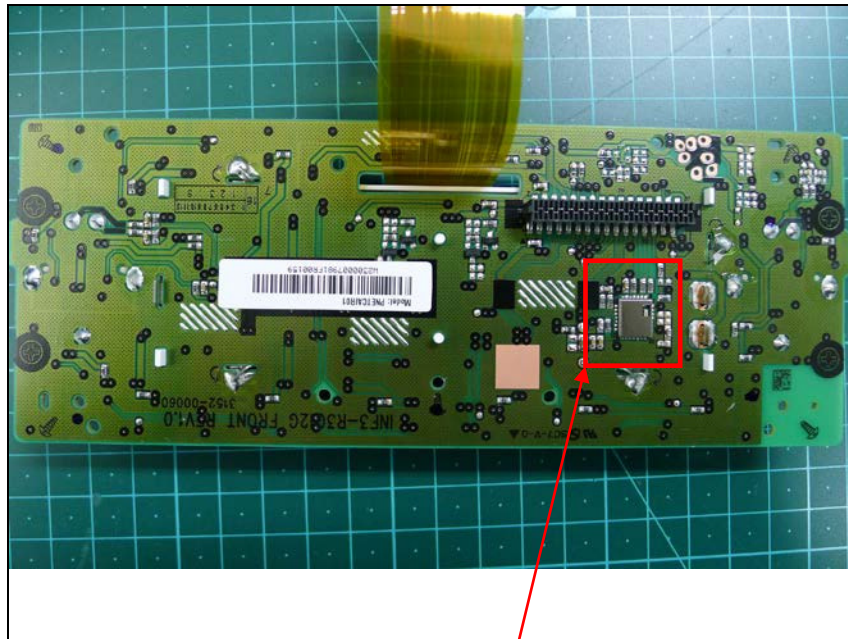

Internal photos of EUT

Model Name: HAGM1009

Antenna view of EUT

Internal view of EUT

Top view of Main PCB

Bottom view of Main PCB

Top view of Front PCB

Bottom view of Front PCB

Top view of Bluetooth Module

Remove shield can(Bluetooth Module)