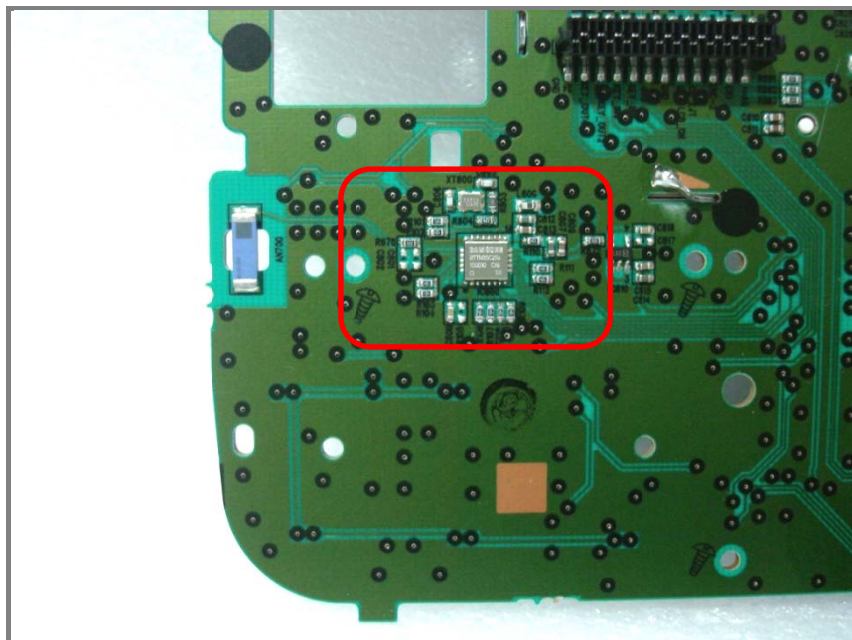

Model : AGC-0060RF

**Internal photos of EUT**

Model : AGC-0060RF

*Inner view of EUT*

*RF module of EUT*

Model : AGC-0060RF

**Top view of front PCB**

**Bottom view of front PCB**

Chip Antenna

Model : AGC-0060RF

***Top view of main PCB***

***Bottom view of main PCB***

Model : AGC-0060RF

*Top view of CDP PCB*

*Bottom view of CDP PCB*