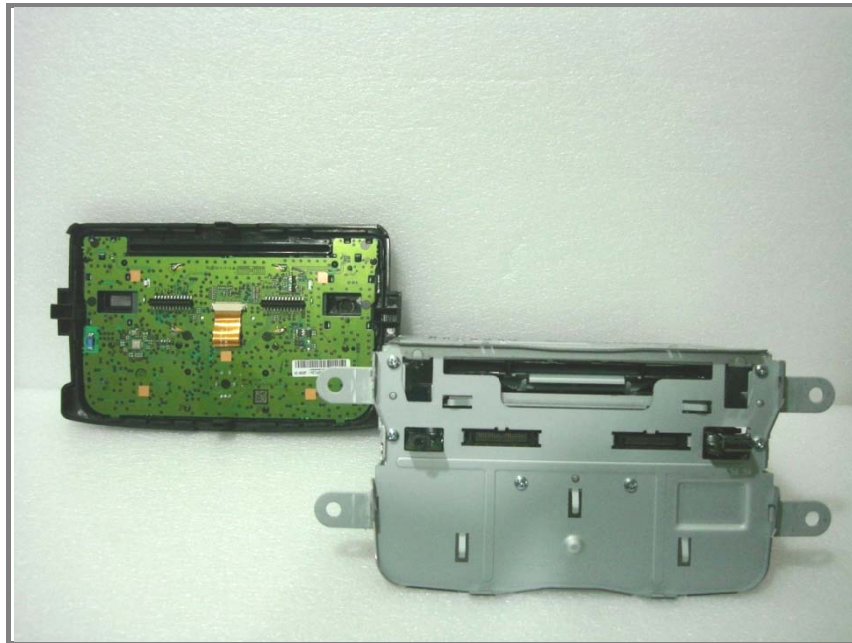

Model : AGC-0060RF

**Internal photos of EUT**

Model : AGC-0060RF

*Inner view of EUT*

*RF module of EUT*

Model : AGC-0060RF

**Top view of front PCB**

**Bottom view of front PCB**

Chip Antenna

Model : AGC-0060RF

***Top view of main PCB***

***Bottom view of main PCB***

Model : AGC-0060RF

*Top view of CDP PCB*

*Bottom view of CDP PCB*