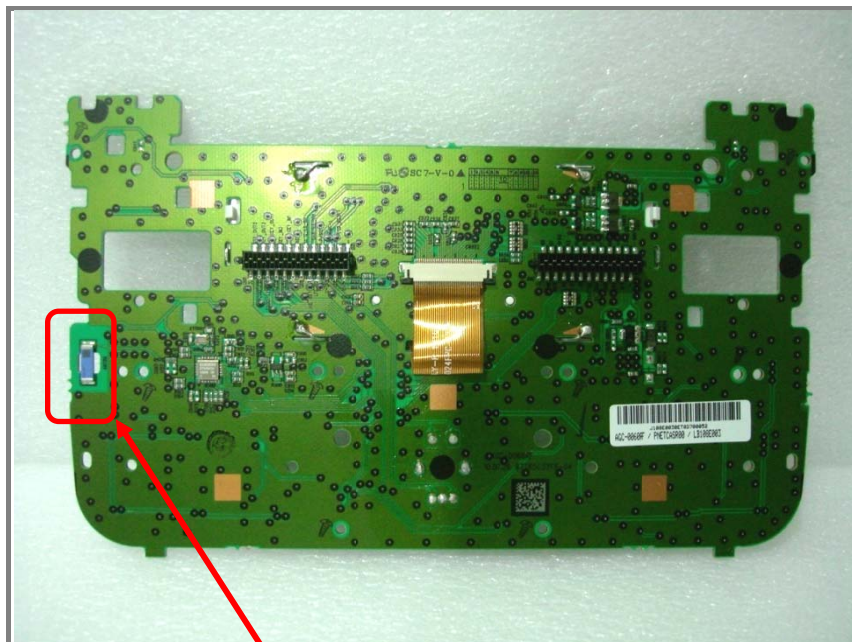

Model : AGC-0060RF

**Internal photos of EUT**

Model : AGC-0060RF

*Inner view of EUT*

*RF module of EUT*

Model : AGC-0060RF

**Top view of front PCB**

**Bottom view of front PCB**

Chip Antenna

Model : AGC-0060RF

***Top view of main PCB***

***Bottom view of main PCB***

Model : AGC-0060RF

*Top view of CDP PCB*

*Bottom view of CDP PCB*