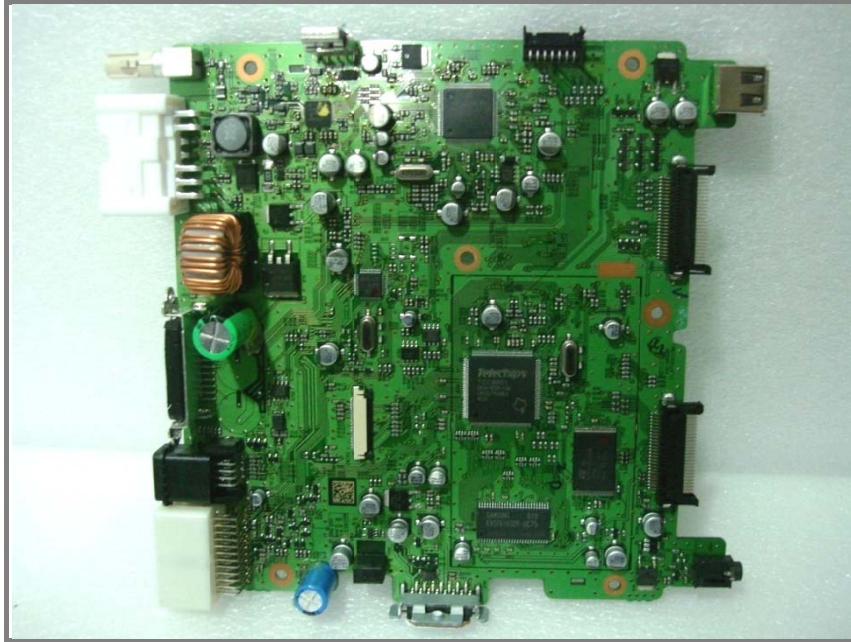

Model : AGC-0060RF

**Internal photos of EUT**

Model : AGC-0060RF

*Inner view of EUT*

*RF module of EUT*

Model : AGC-0060RF

**Top view of front PCB**

**Bottom view of front PCB**

Chip Antenna

Model : AGC-0060RF

***Top view of main PCB***

***Bottom view of main PCB***

Model : AGC-0060RF

*Top view of CDP PCB*

*Bottom view of CDP PCB*