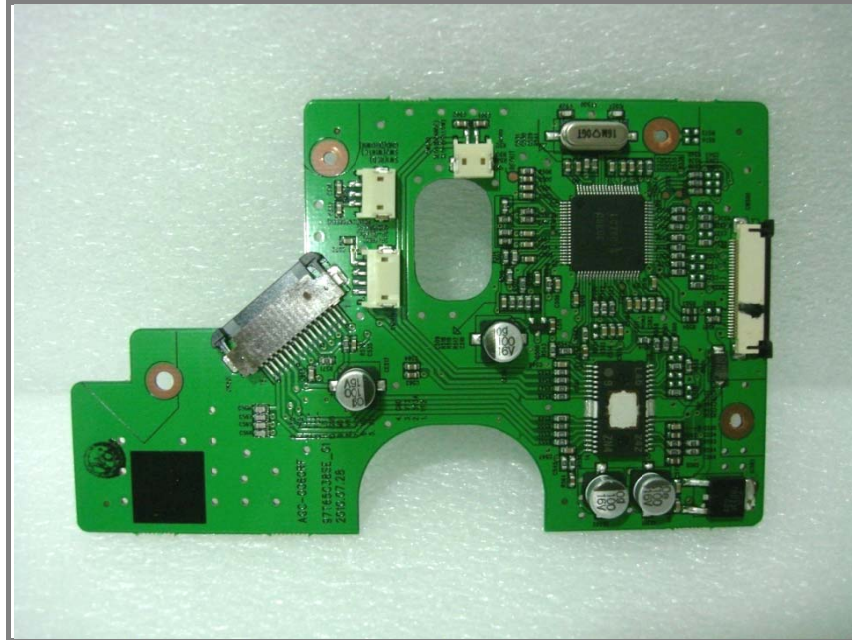

Model : AGC-0060RF

**Internal photos of EUT**

Model : AGC-0060RF

*Inner view of EUT*

*RF module of EUT*

Model : AGC-0060RF

**Top view of front PCB**

**Bottom view of front PCB**

Chip Antenna

Model : AGC-0060RF

***Top view of main PCB***

***Bottom view of main PCB***

Model : AGC-0060RF

*Top view of CDP PCB*

*Bottom view of CDP PCB*