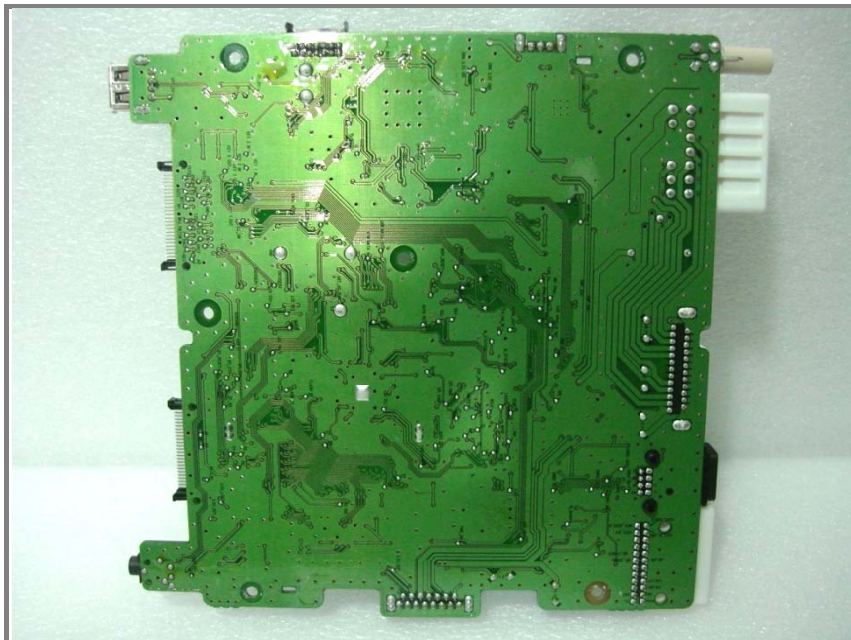

Model : AGC-0060RF

**Internal photos of EUT**

Model : AGC-0060RF

*Inner view of EUT*

*RF module of EUT*

Model : AGC-0060RF

**Top view of front PCB**

**Bottom view of front PCB**

Chip Antenna

Model : AGC-0060RF

***Top view of main PCB***

***Bottom view of main PCB***

Model : AGC-0060RF

*Top view of CDP PCB*

*Bottom view of CDP PCB*