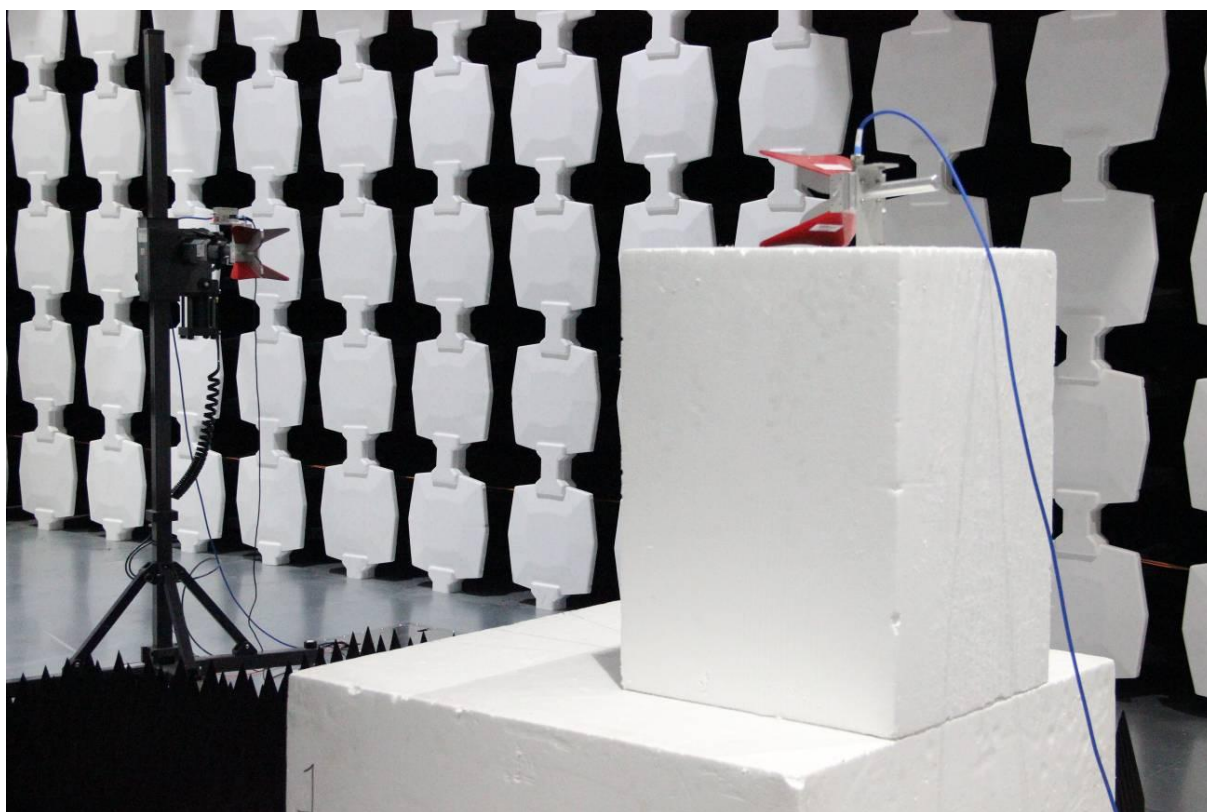

FCC Part 22H-Test Photograph

Description: ERP Test Setup

Description: Substitution Antenna for ERP Test

Description: EIRP Test Setup

Description: Substitution Antenna for EIRP Test

Test Photograph

Description: Front view of Radiated Emission Test Setup

Description: Back view of Radiated Emission Test Setup