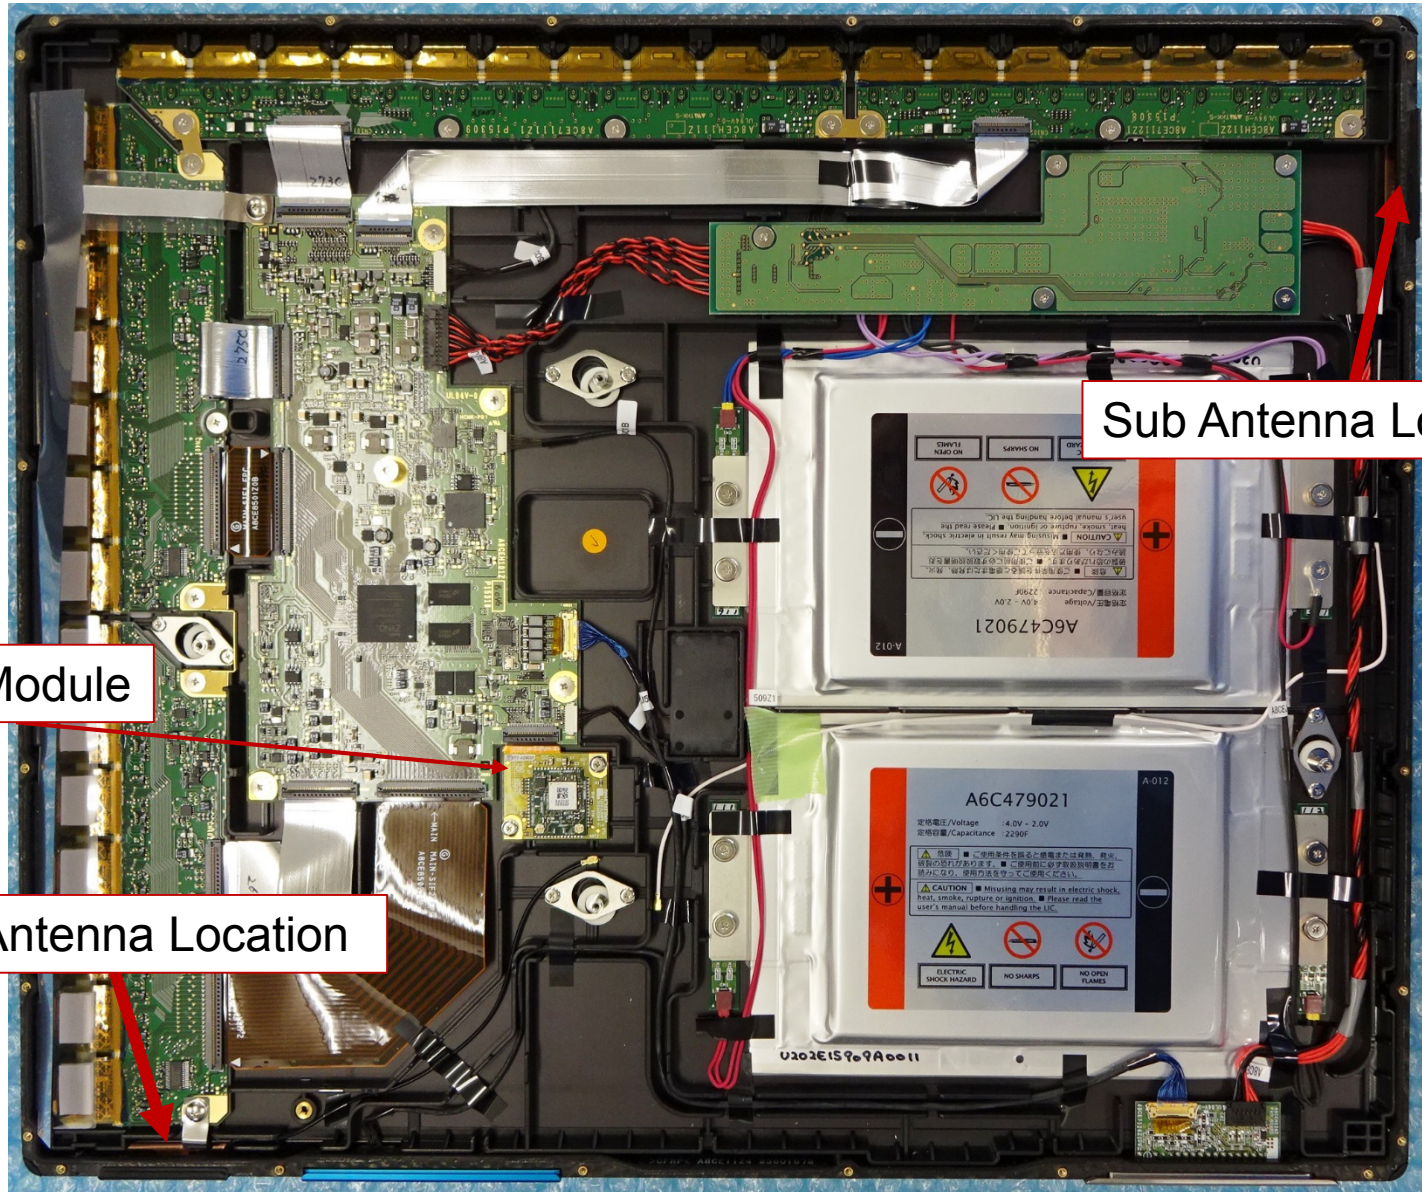

P-61 internal view (Back side)

RF Module

Main Antenna Location

Sub Antenna Location

Photo

Top

Photo

Bottom