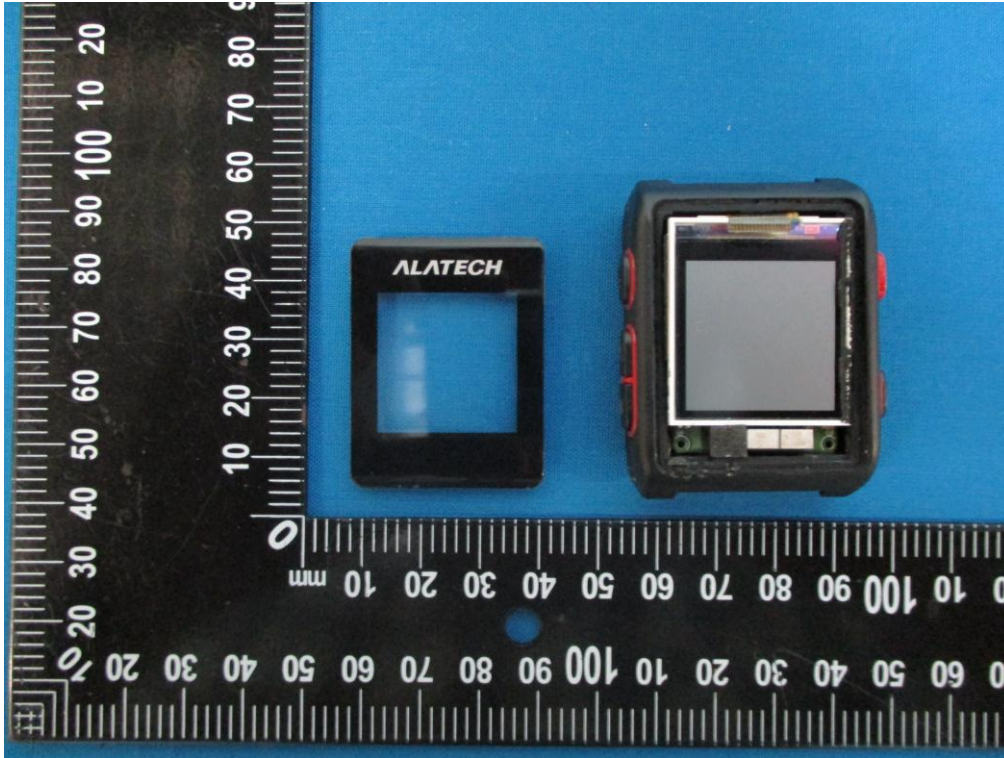

INTERNAL PHOTOS

EUT- Uncover View

EUT- Uncover View

EUT- Uncover View

EUT- Uncover View

EUT- Main Board Top View

EUT- Main Board Bottom View

GPS IC – Top View

BLE & ANT+ IC - Top View

GPS Antenna –Top View

BLE & ANT+ Antenna – Top View

Battery – Top View

Battery – Top View