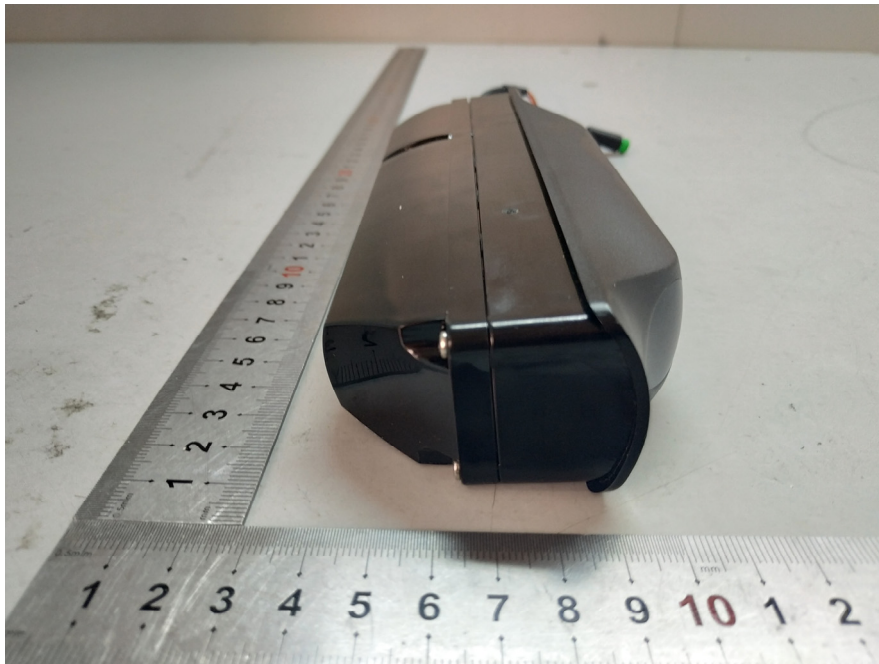

EXHIBIT A - EUT EXTERNAL PHOTOGRAPHS

EUT – Top View (Model: ZK105M With White Flat Interface)

EUT – Bottom View (Model: ZK105M With White Flat Interface)

EUT – Front View (Model: ZK105M With White Flat Interface)

EUT – Rear View (Model: ZK105M With White Flat Interface)

EUT – Left View (Model: ZK105M With White Flat Interface)

EUT – Right View (Model: ZK105M With White Flat Interface)

EUT – Top View (Model: ZK105M With Red Circle Interface)

EUT – Bottom View (Model: ZK105M With Red Circle Interface)

EUT – Front View (Model: ZK105M With Red Circle Interface)

EUT – Rear View (Model: ZK105M With Red Circle Interface)

EUT – Left View (Model: ZK105M With Red Circle Interface)

EUT – Right View (Model: ZK105M With Red Circle Interface)