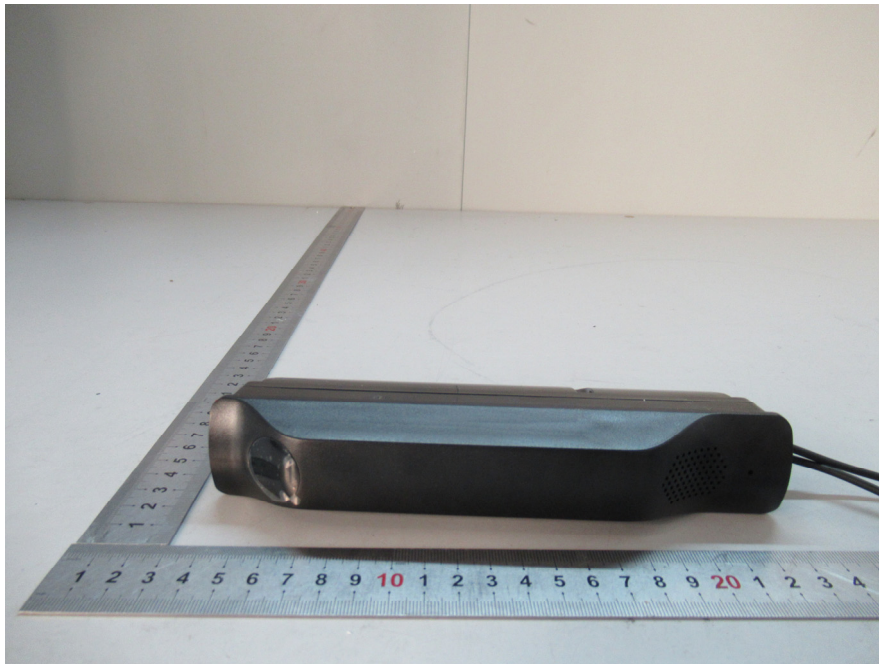

EXHIBIT A - EUT EXTERNAL PHOTOGRAPHS

EUT – Top View (Model: ZK105M With White Flat Interface)

EUT – Bottom View (Model: ZK105M With White Flat Interface)

EUT – Front View (Model: ZK105M With White Flat Interface)

EUT – Rear View (Model: ZK105M With White Flat Interface)

EUT – Left View (Model: ZK105M With White Flat Interface)

EUT – Right View (Model: ZK105M With White Flat Interface)

EUT – Top View (Model: ZK105M With Red Circle Interface)

EUT – Bottom View (Model: ZK105M With Red Circle Interface)

EUT – Front View (Model: ZK105M With Red Circle Interface)

EUT – Rear View (Model: ZK105M With Red Circle Interface)

EUT – Left View (Model: ZK105M With Red Circle Interface)

EUT – Right View (Model: ZK105M With Red Circle Interface)