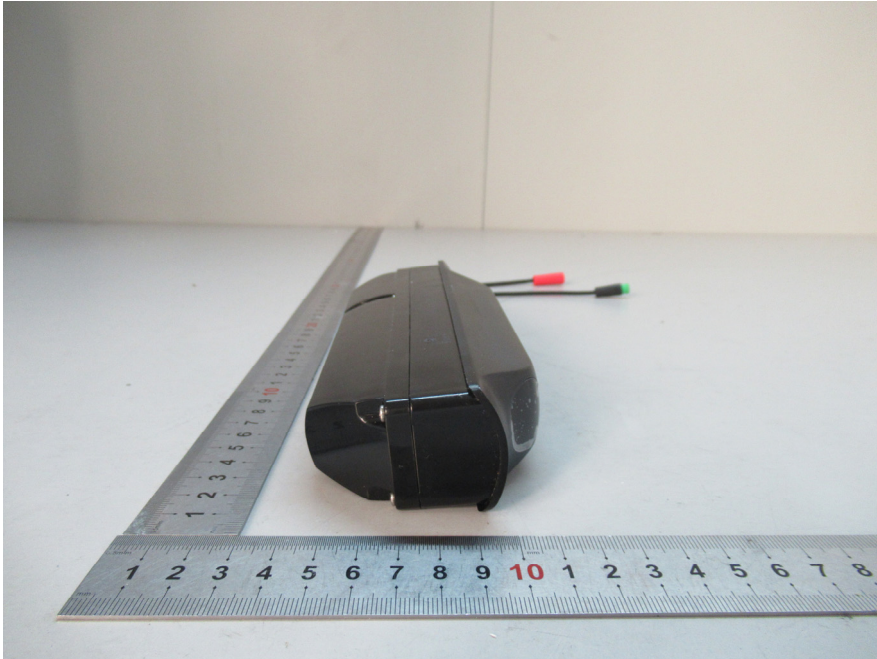

EUT – Bottom View (Model: ZK105M With Red Circle Interface)

EUT – Front View (Model: ZK105M With Red Circle Interface)

EUT – Rear View (Model: ZK105M With Red Circle Interface)

EUT – Left View (Model: ZK105M With Red Circle Interface)

EUT – Right View (Model: ZK105M With Red Circle Interface)