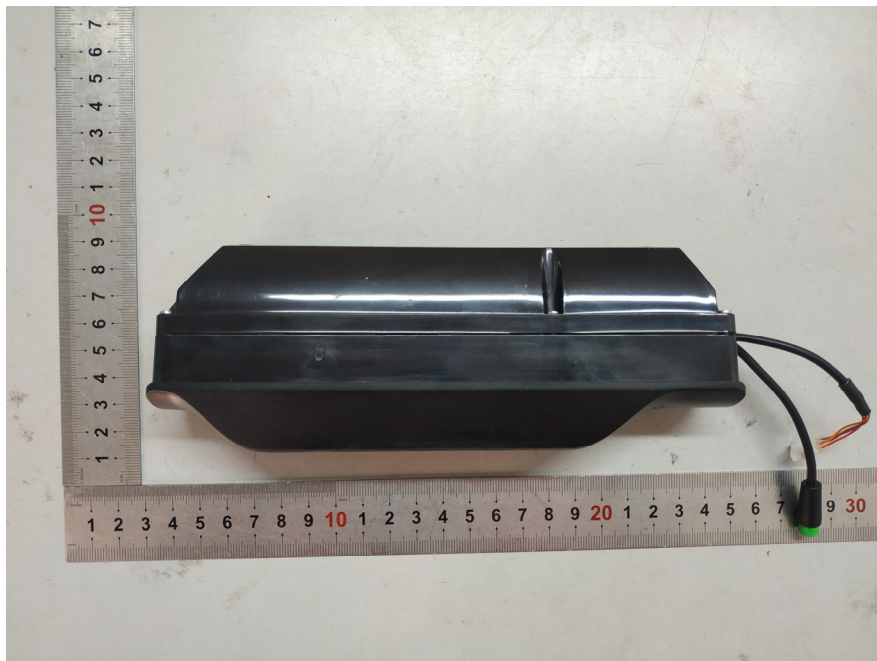

EXHIBIT A - EUT EXTERNAL PHOTOGRAPHS

EUT – Top View (Model: ZK105M With White Flat Interface)

EUT – Bottom View (Model: ZK105M With White Flat Interface)

EUT – Front View (Model: ZK105M With White Flat Interface)

EUT – Rear View (Model: ZK105M With White Flat Interface)

EUT – Left View (Model: ZK105M With White Flat Interface)

EUT – Right View (Model: ZK105M With White Flat Interface)

EUT – Top View (Model: ZK105M With Red Circle Interface)

EUT – Bottom View (Model: ZK105M With Red Circle Interface)

EUT – Front View (Model: ZK105M With Red Circle Interface)

EUT – Rear View (Model: ZK105M With Red Circle Interface)

EUT – Left View (Model: ZK105M With Red Circle Interface)

EUT – Right View (Model: ZK105M With Red Circle Interface)