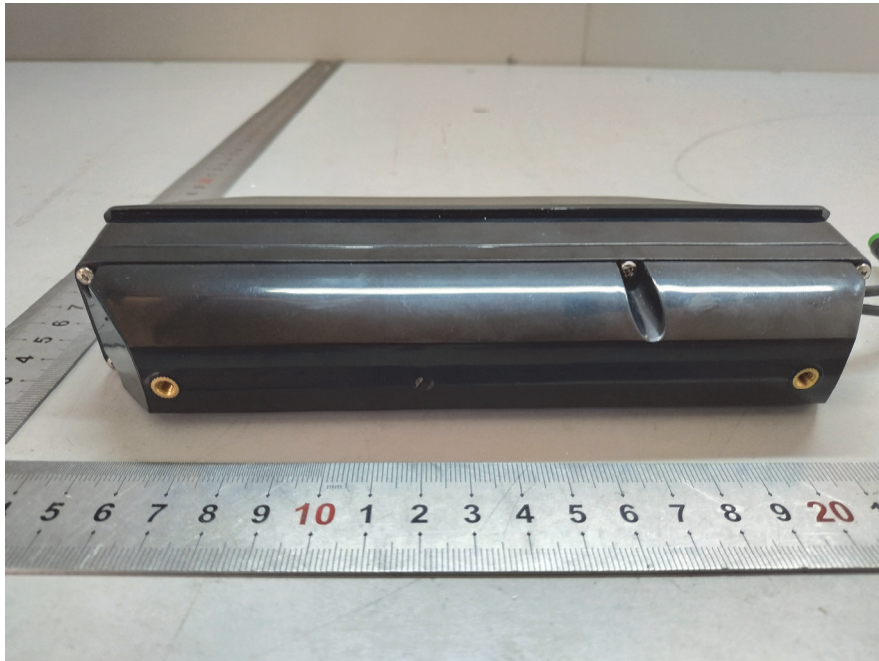

## **EXHIBIT A - EUT EXTERNAL PHOTOGRAPHS**

---

**EUT – Top View (Model: ZK105L with White Flat Interface)**

**EUT – Bottom View (Model: ZK105L with White Flat Interface)**

**EUT – Front View (Model: ZK105L with White Flat Interface)**

**EUT – Rear View (Model: ZK105L with White Flat Interface)**

**EUT – Left View (Model: ZK105L with White Flat Interface)**

**EUT – Right View (Model: ZK105L with White Flat Interface)**

**EUT – Top View (Model: ZK105L with Red Circle Interface)**

**EUT – Bottom View (Model: ZK105L with Red Circle Interface)**

**EUT – Front View (Model: ZK105L with Red Circle Interface)**

**EUT – Rear View (Model: ZK105L with Red Circle Interface)**

**EUT – Left View (Model: ZK105L with Red Circle Interface)**

**EUT – Right View (Model: ZK105L with Red Circle Interface)**