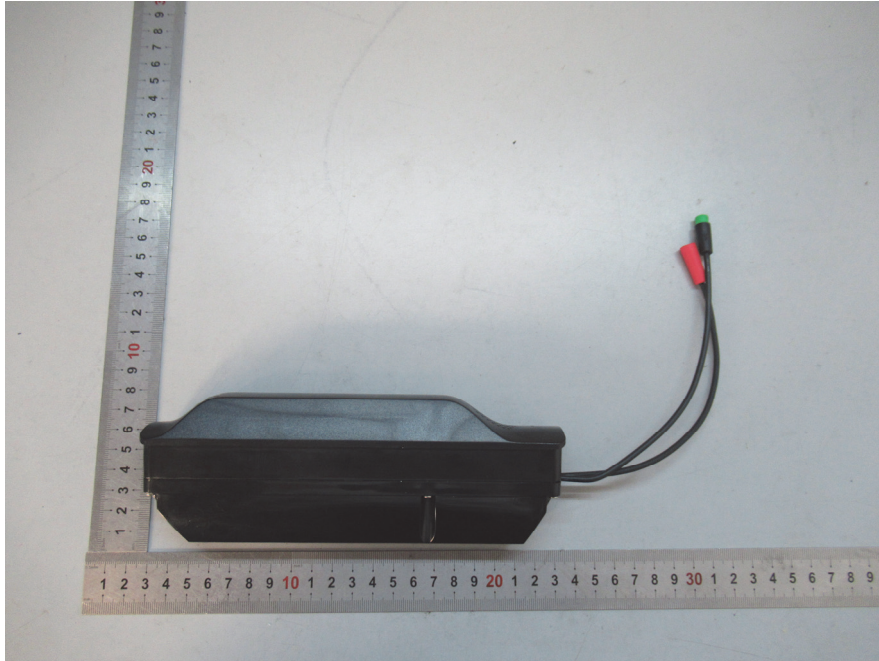

## **EXHIBIT A - EUT EXTERNAL PHOTOGRAPHS**

---

**EUT – Top View (Model: ZK105L with White Flat Interface)**

**EUT – Bottom View (Model: ZK105L with White Flat Interface)**

**EUT – Front View (Model: ZK105L with White Flat Interface)**

**EUT – Rear View (Model: ZK105L with White Flat Interface)**

**EUT – Left View (Model: ZK105L with White Flat Interface)**

**EUT – Right View (Model: ZK105L with White Flat Interface)**

**EUT – Top View (Model: ZK105L with Red Circle Interface)**

**EUT – Bottom View (Model: ZK105L with Red Circle Interface)**

**EUT – Front View (Model: ZK105L with Red Circle Interface)**

**EUT – Rear View (Model: ZK105L with Red Circle Interface)**

**EUT – Left View (Model: ZK105L with Red Circle Interface)**

**EUT – Right View (Model: ZK105L with Red Circle Interface)**