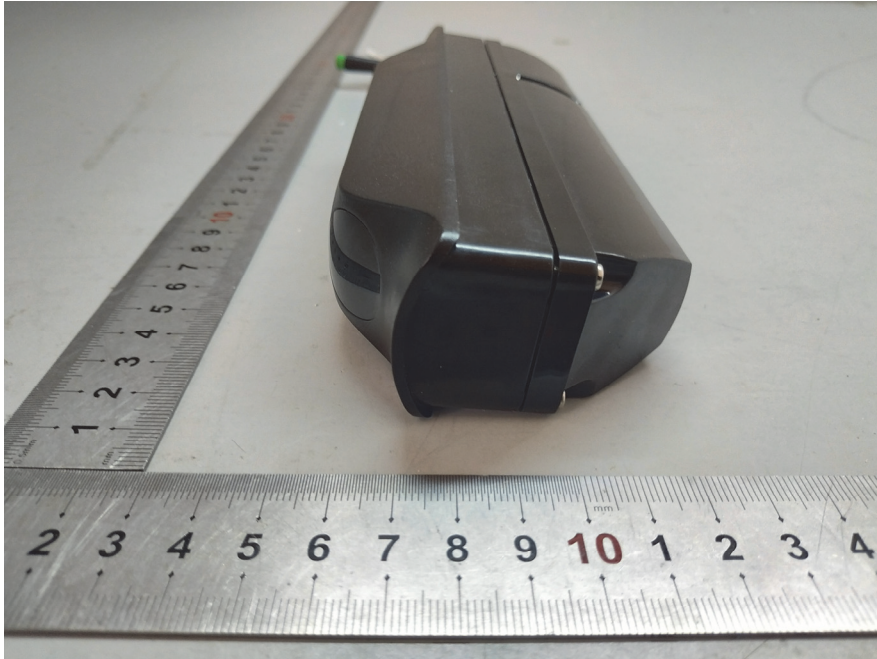

## **EXHIBIT A - EUT EXTERNAL PHOTOGRAPHS**

---

**EUT – Top View (Model: ZK105L with White Flat Interface)**

**EUT – Bottom View (Model: ZK105L with White Flat Interface)**

**EUT – Front View (Model: ZK105L with White Flat Interface)**

**EUT – Rear View (Model: ZK105L with White Flat Interface)**

**EUT – Left View (Model: ZK105L with White Flat Interface)**

**EUT – Right View (Model: ZK105L with White Flat Interface)**

**EUT – Top View (Model: ZK105L with Red Circle Interface)**

**EUT – Bottom View (Model: ZK105L with Red Circle Interface)**

**EUT – Front View (Model: ZK105L with Red Circle Interface)**

**EUT – Rear View (Model: ZK105L with Red Circle Interface)**

**EUT – Left View (Model: ZK105L with Red Circle Interface)**

**EUT – Right View (Model: ZK105L with Red Circle Interface)**