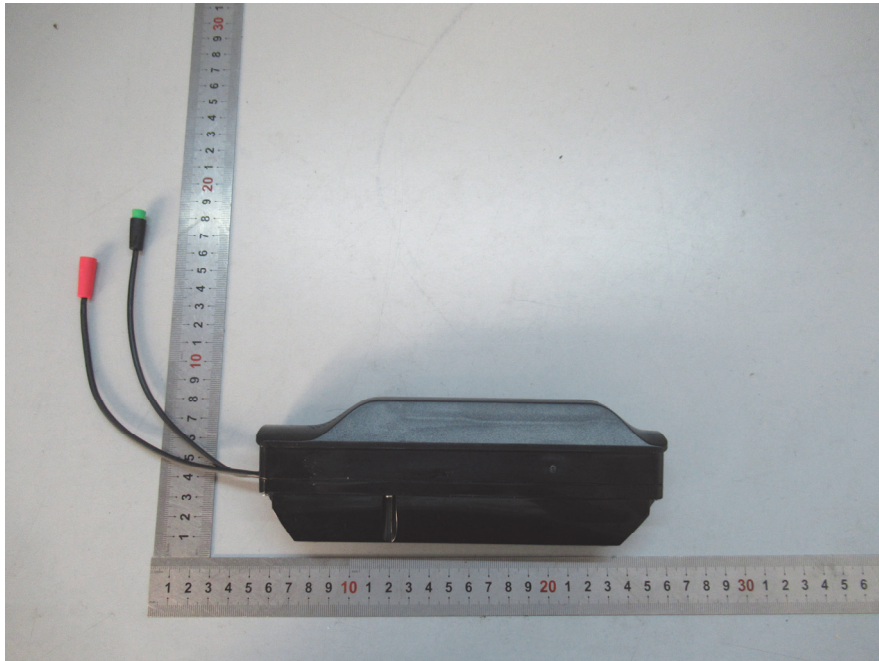

## **EXHIBIT A - EUT EXTERNAL PHOTOGRAPHS**

---

**EUT – Top View (Model: ZK105L with White Flat Interface)**

**EUT – Bottom View (Model: ZK105L with White Flat Interface)**

**EUT – Front View (Model: ZK105L with White Flat Interface)**

**EUT – Rear View (Model: ZK105L with White Flat Interface)**

**EUT – Left View (Model: ZK105L with White Flat Interface)**

**EUT – Right View (Model: ZK105L with White Flat Interface)**

**EUT – Top View (Model: ZK105L with Red Circle Interface)**

**EUT – Bottom View (Model: ZK105L with Red Circle Interface)**

**EUT – Front View (Model: ZK105L with Red Circle Interface)**

**EUT – Rear View (Model: ZK105L with Red Circle Interface)**

**EUT – Left View (Model: ZK105L with Red Circle Interface)**

**EUT – Right View (Model: ZK105L with Red Circle Interface)**