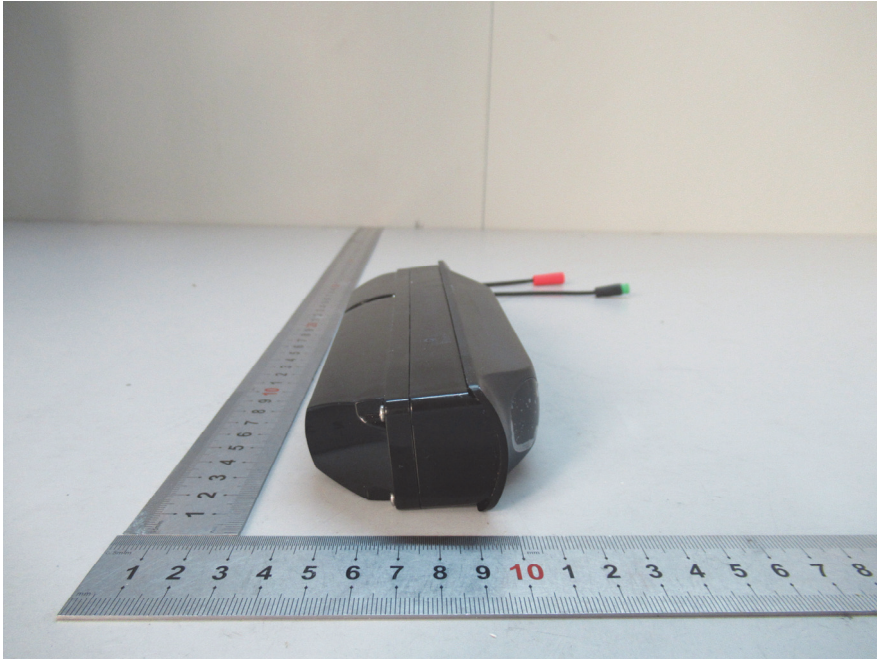

## **EXHIBIT A - EUT EXTERNAL PHOTOGRAPHS**

---

**EUT – Top View (Model: ZK105L with White Flat Interface)**

**EUT – Bottom View (Model: ZK105L with White Flat Interface)**

**EUT – Front View (Model: ZK105L with White Flat Interface)**

**EUT – Rear View (Model: ZK105L with White Flat Interface)**

**EUT – Left View (Model: ZK105L with White Flat Interface)**

**EUT – Right View (Model: ZK105L with White Flat Interface)**

**EUT – Top View (Model: ZK105L with Red Circle Interface)**

**EUT – Bottom View (Model: ZK105L with Red Circle Interface)**

**EUT – Front View (Model: ZK105L with Red Circle Interface)**

**EUT – Rear View (Model: ZK105L with Red Circle Interface)**

**EUT – Left View (Model: ZK105L with Red Circle Interface)**

**EUT – Right View (Model: ZK105L with Red Circle Interface)**