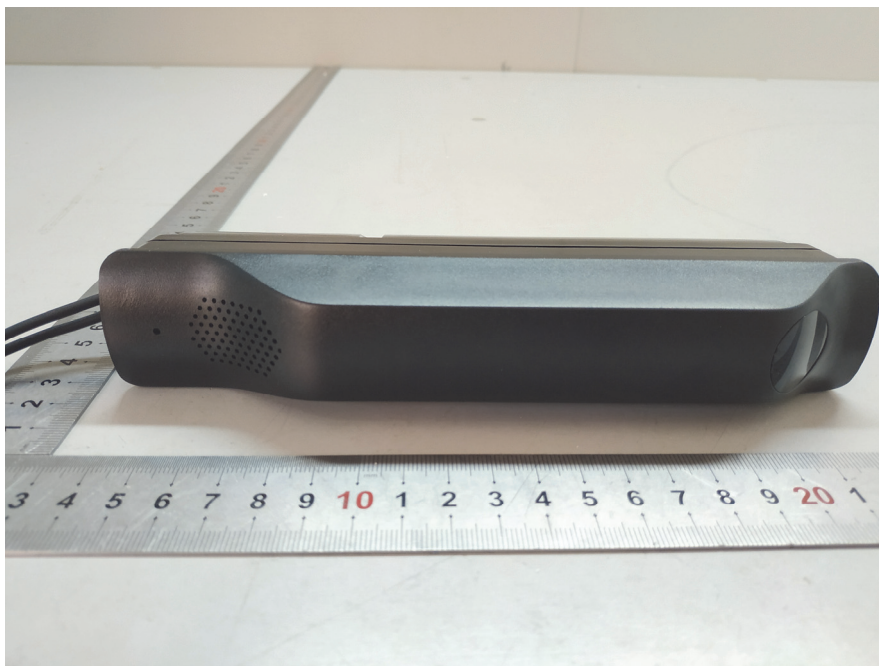

## **EXHIBIT A - EUT EXTERNAL PHOTOGRAPHS**

---

**EUT – Top View (Model: ZK105L with White Flat Interface)**

**EUT – Bottom View (Model: ZK105L with White Flat Interface)**

**EUT – Front View (Model: ZK105L with White Flat Interface)**

**EUT – Rear View (Model: ZK105L with White Flat Interface)**

**EUT – Left View (Model: ZK105L with White Flat Interface)**

**EUT – Right View (Model: ZK105L with White Flat Interface)**

**EUT – Top View (Model: ZK105L with Red Circle Interface)**

**EUT – Bottom View (Model: ZK105L with Red Circle Interface)**

**EUT – Front View (Model: ZK105L with Red Circle Interface)**

**EUT – Rear View (Model: ZK105L with Red Circle Interface)**

**EUT – Left View (Model: ZK105L with Red Circle Interface)**

**EUT – Right View (Model: ZK105L with Red Circle Interface)**