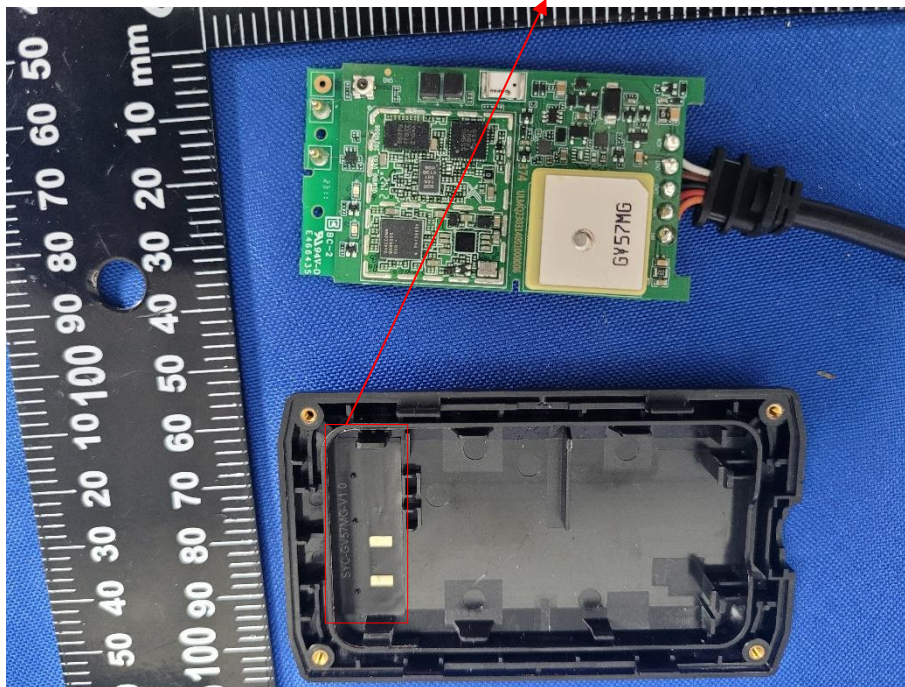

EUT INTERNAL PHOTOS

EUT UNCOVER VIEW

EUT UNCOVER VIEW

WWAN Antenna

MAIN BOARD TOP VIEW (WITH SHIELDING)

MAIN BOARD REAR VIEW (WITH SHIELDING)

MAIN BOARD TOP VIEW (WITHOUT SHIELDING)

WWAN RF Chip

MAIN BOARD REAR VIEW (WITHOUT SHIELDING)

BT RF Chip