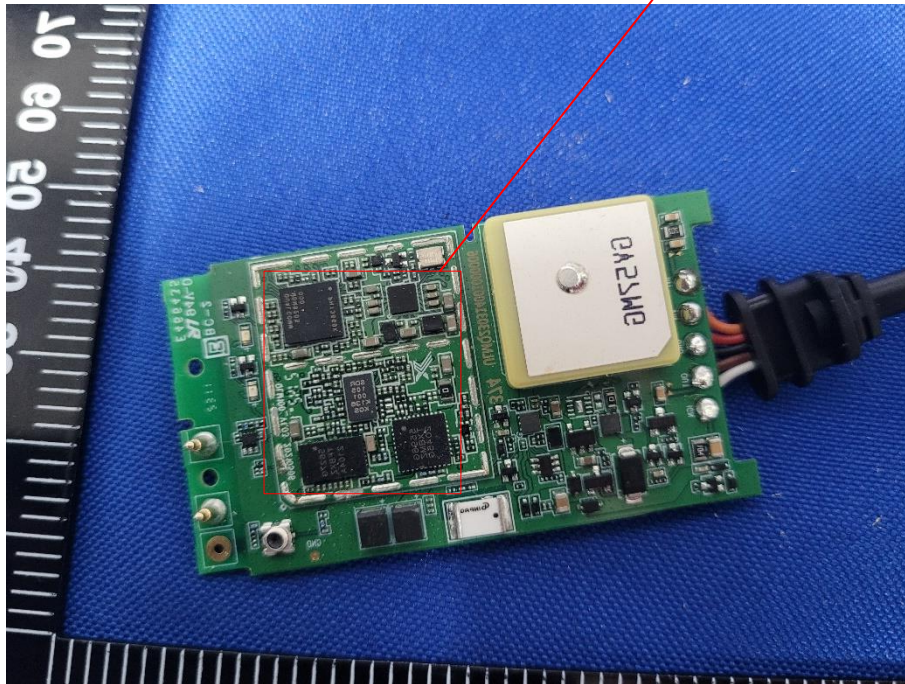

EUT INTERNAL PHOTOS

EUT UNCOVER VIEW

EUT UNCOVER VIEW

WWAN Antenna

MAIN BOARD TOP VIEW (WITH SHIELDING)

MAIN BOARD REAR VIEW (WITH SHIELDING)

MAIN BOARD TOP VIEW (WITHOUT SHIELDING)

WWAN RF Chip

MAIN BOARD REAR VIEW (WITHOUT SHIELDING)

BT RF Chip