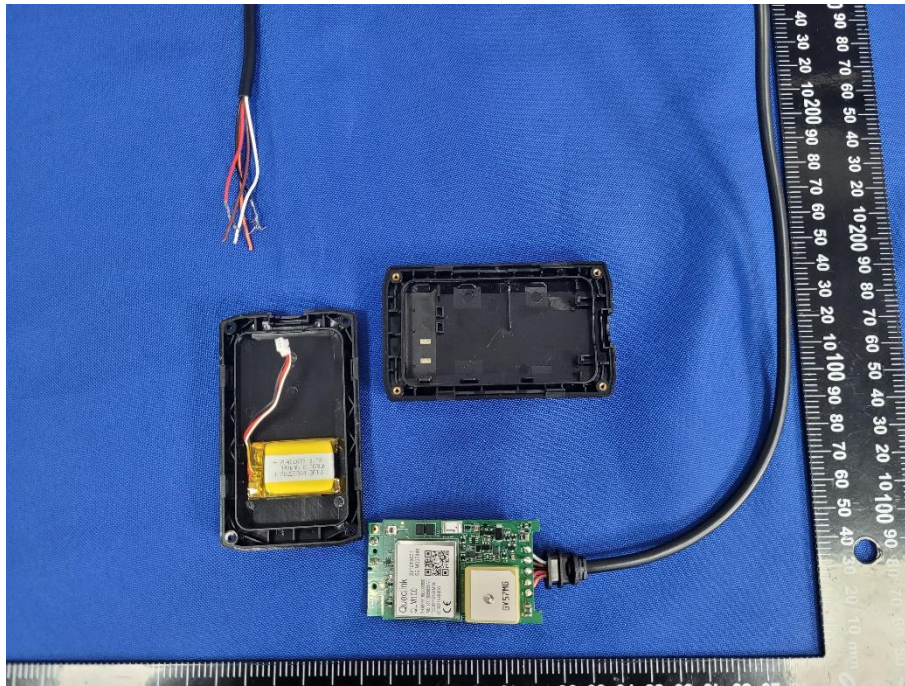

EUT INTERNAL PHOTOS

EUT UNCOVER VIEW

EUT UNCOVER VIEW

WWAN Antenna

MAIN BOARD TOP VIEW (WITH SHIELDING)

MAIN BOARD REAR VIEW (WITH SHIELDING)

MAIN BOARD TOP VIEW (WITHOUT SHIELDING)

WWAN RF Chip

MAIN BOARD REAR VIEW (WITHOUT SHIELDING)

BT RF Chip