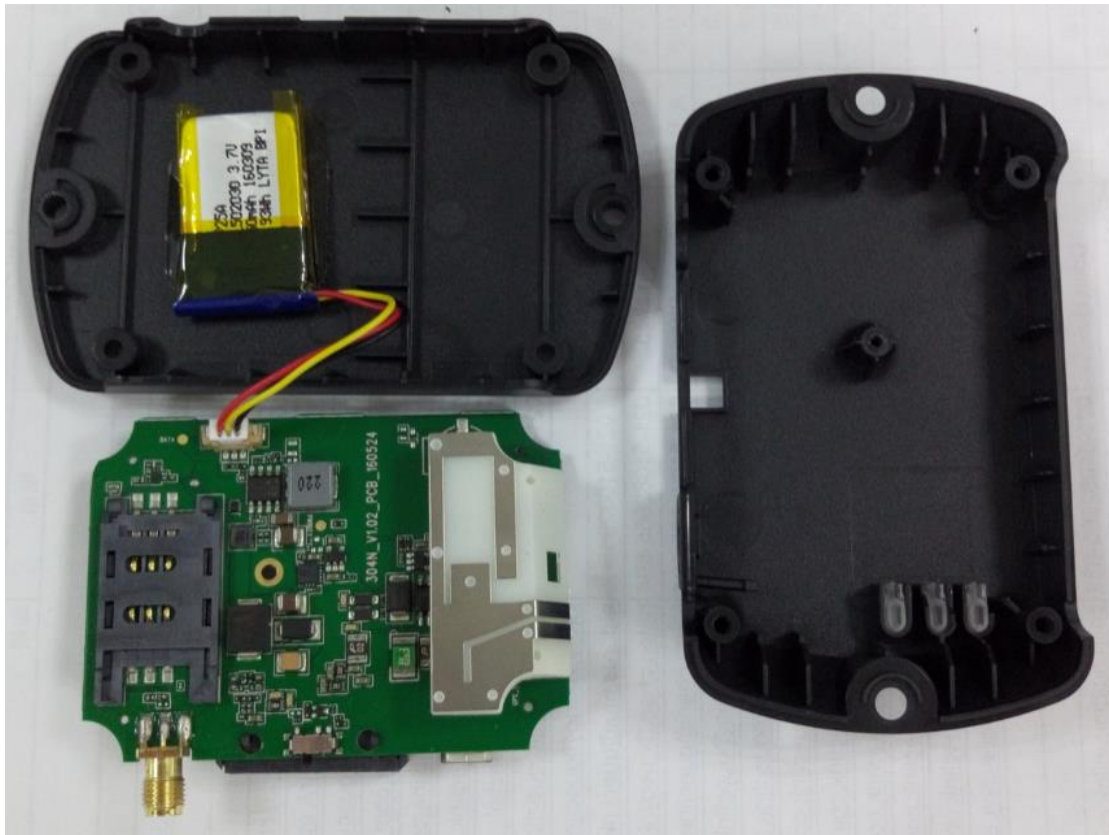

Internal Photos for GV304N

GV304N_Overview

GV304N_Battery

GPS antenna

GV304N_Top View

GSM antenna

GV304N_Bottom View

Material under GPS shielding cover

GV304N_Material under GPS shielding cover

Material under BB shielding cover

GV304N_Material under BB shielding cover