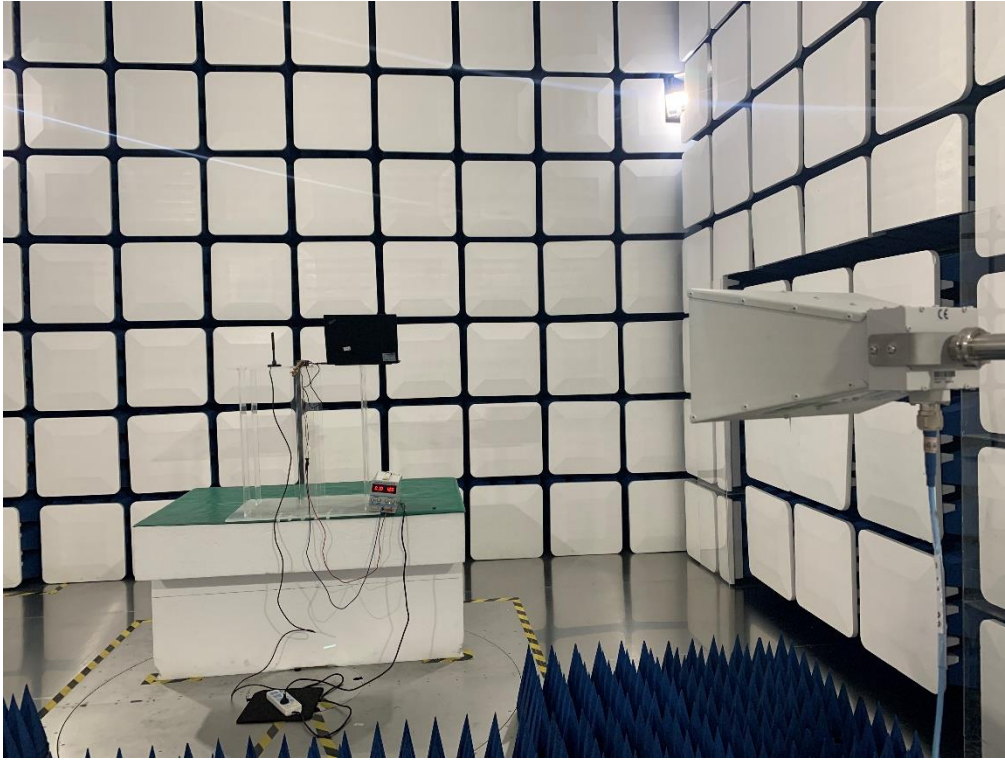

ANNEX B TEST SETUP PHOTOS

1 Radiated Test Photo

For BLE

30 MHz-1 GHz

Above 1GHz

Close-Up

For RF

30 MHz-1 GHz

Above 1GHz

Close-Up

2 Conducted Test Photo

For BLE