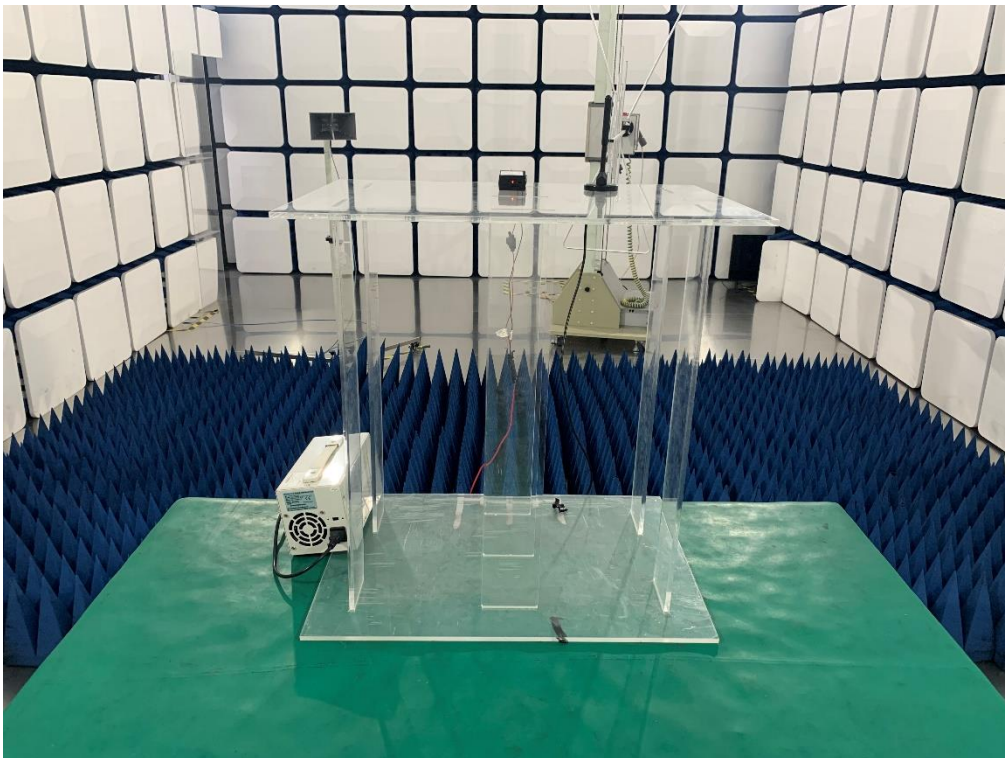

ANNEX B TEST SETUP PHOTOS

1 Radiated Test Photo

For BLE

30 MHz-1 GHz

Above 1GHz

Close-Up

For RF

30 MHz-1 GHz

Above 1GHz

Close-Up

2 Conducted Test Photo

For BLE