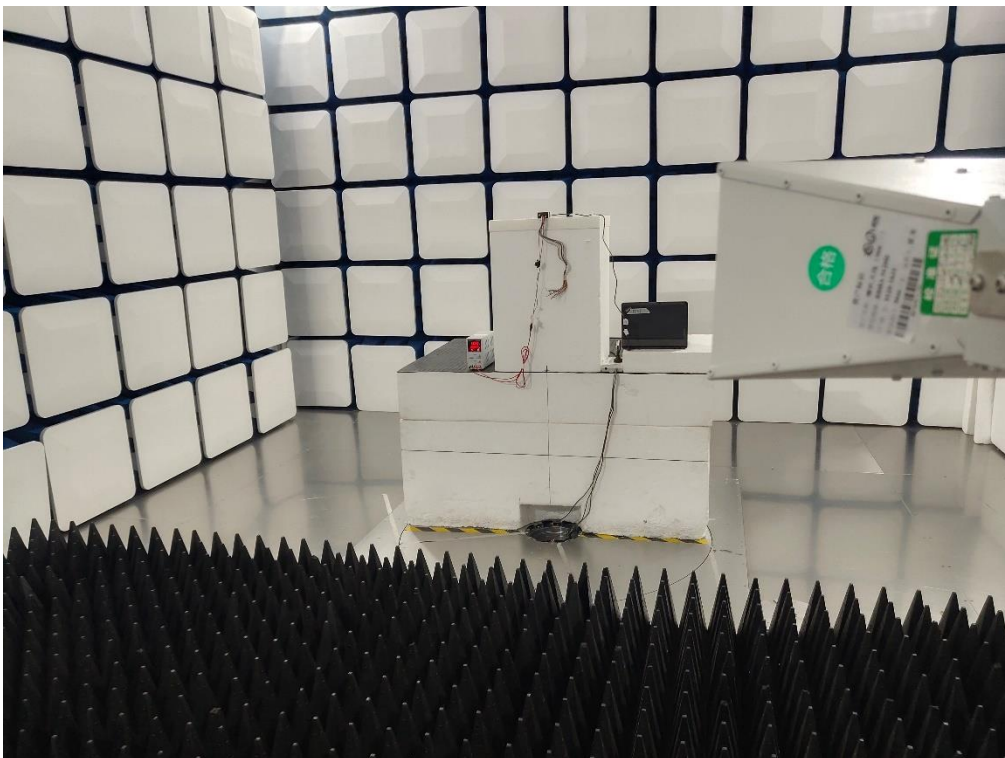

ANNEX B TEST SETUP PHOTOS

1 Radiated Test Photo

For BLE

30 MHz-1 GHz

Above 1GHz

Close-Up

For RF

30 MHz-1 GHz

Above 1GHz

Close-Up

2 Conducted Test Photo

For BLE