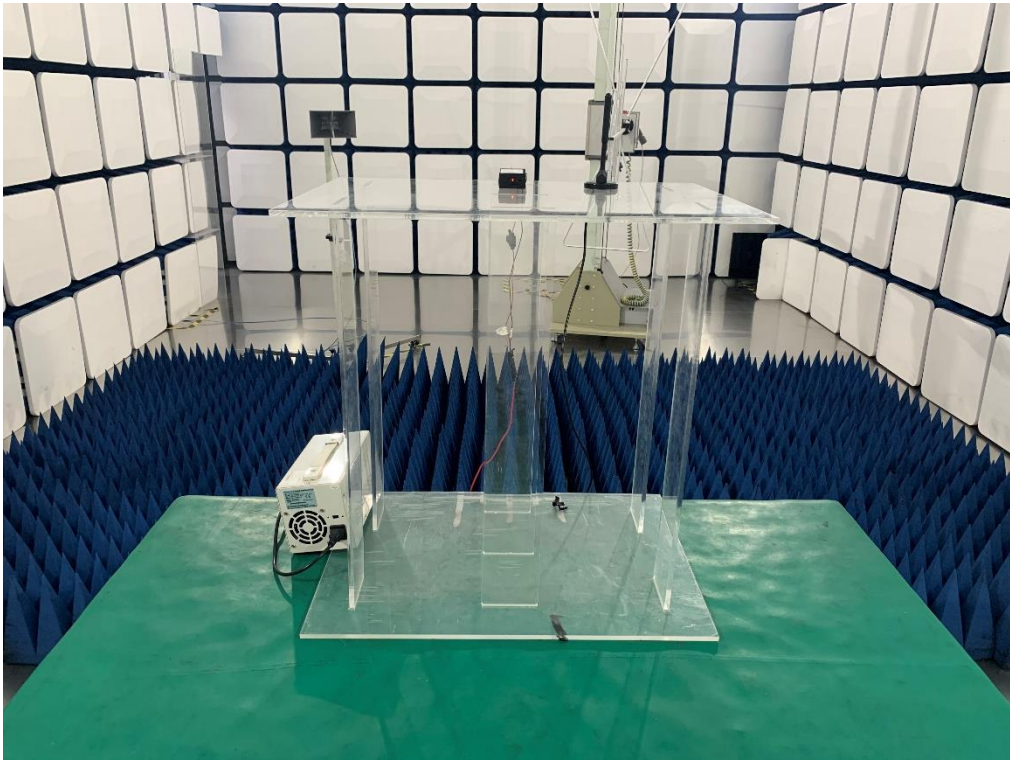

## ANNEX B TEST SETUP PHOTOS

### 1 Radiated Test Photo

For BLE

30 MHz-1 GHz

Above 1GHz

Close-Up

For RF

30 MHz-1 GHz

Above 1GHz

## 2 Conducted Test Photo

For BLE