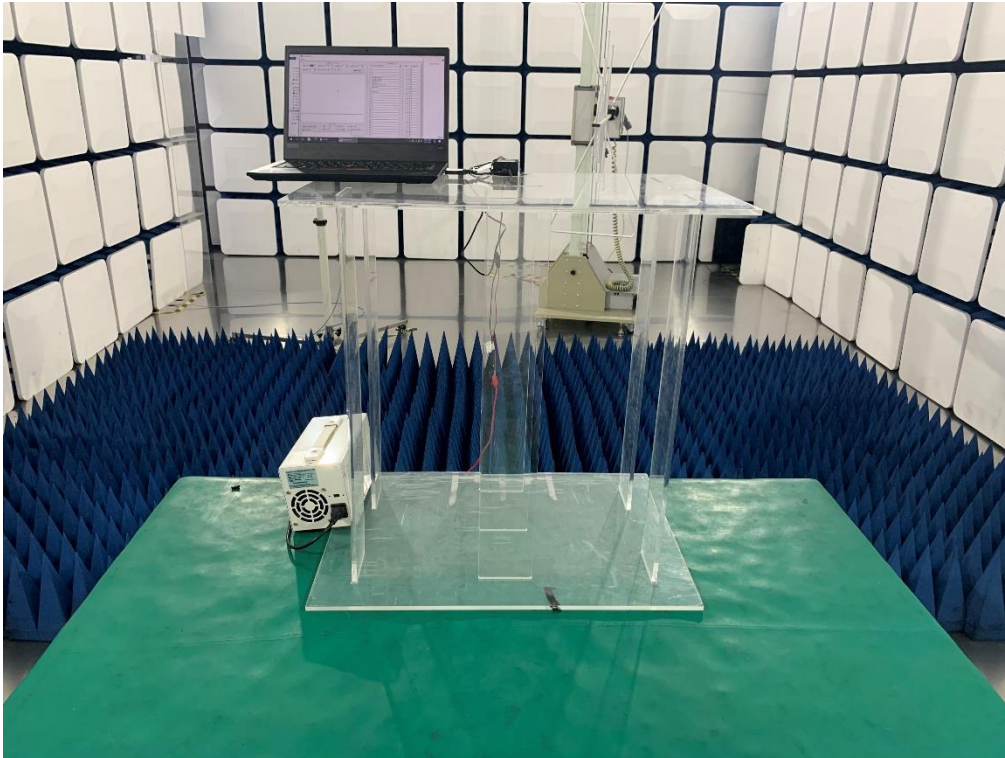

## ANNEX B TEST SETUP PHOTOS

### 1 Radiated Test Photo

For BLE

30 MHz-1 GHz

Above 1GHz

Close-Up

For RF

30 MHz-1 GHz

Above 1GHz

## 2 Conducted Test Photo

For BLE