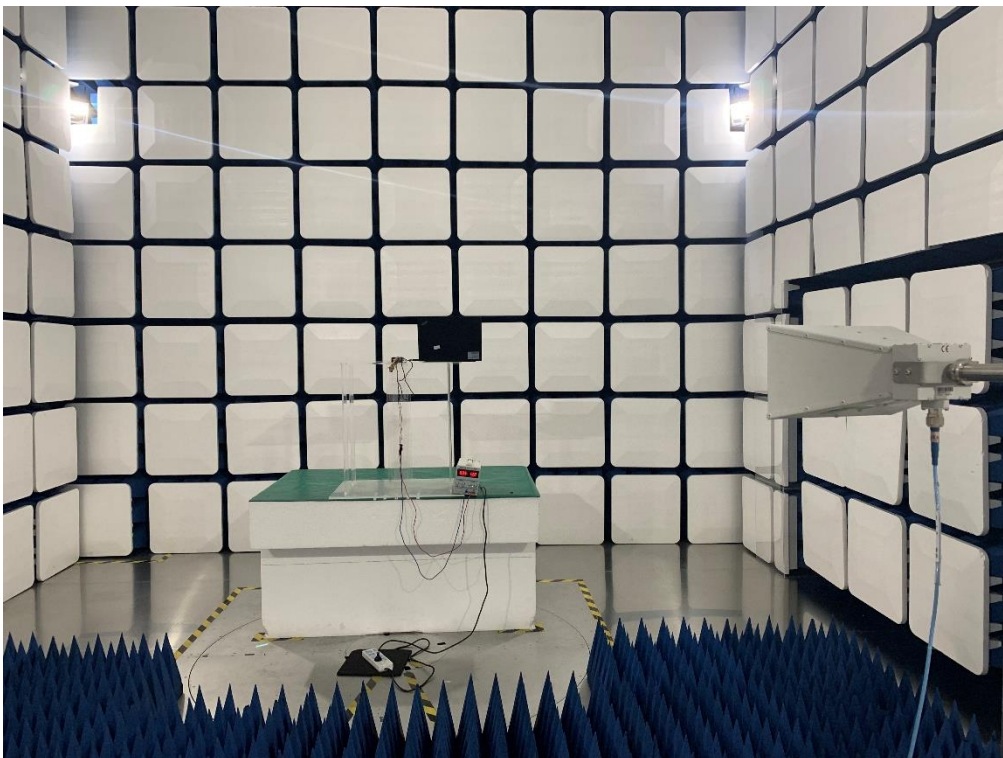

## ANNEX B TEST SETUP PHOTOS

### 1 Radiated Test Photo

For BLE

30 MHz-1 GHz

Above 1GHz

Close-Up

For RF

30 MHz-1 GHz

Above 1GHz

## 2 Conducted Test Photo

For BLE