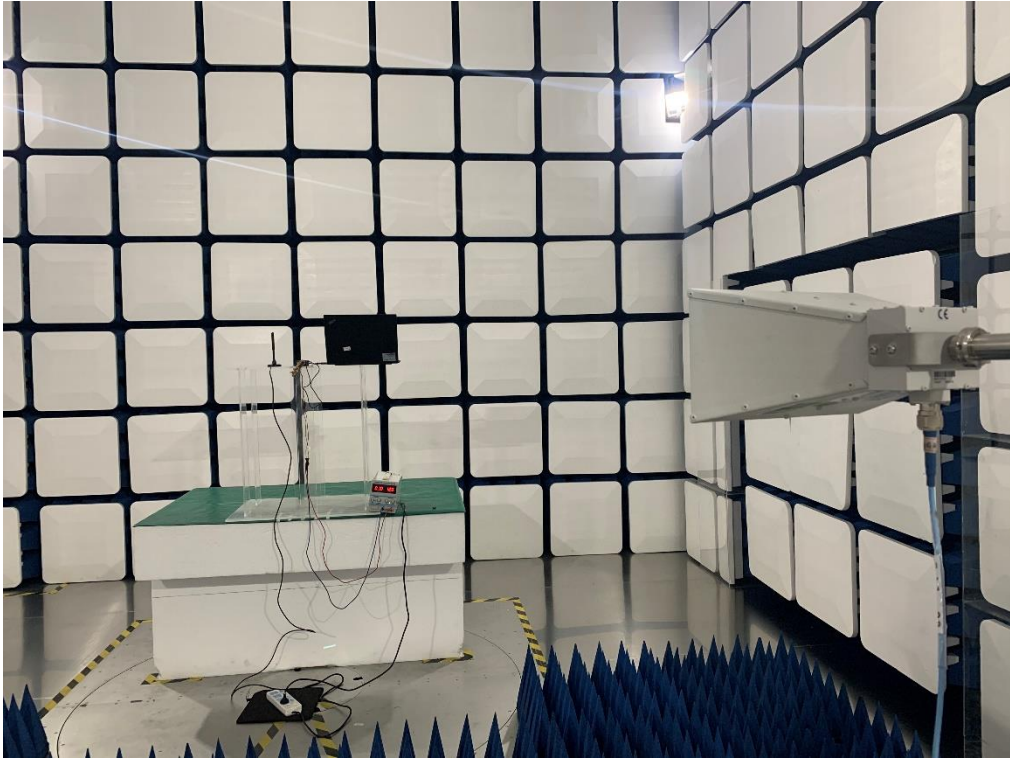

## ANNEX B TEST SETUP PHOTOS

### 1 Radiated Test Photo

For BLE

30 MHz-1 GHz

Above 1GHz

Close-Up

For RF

30 MHz-1 GHz

Above 1GHz

## 2 Conducted Test Photo

For BLE