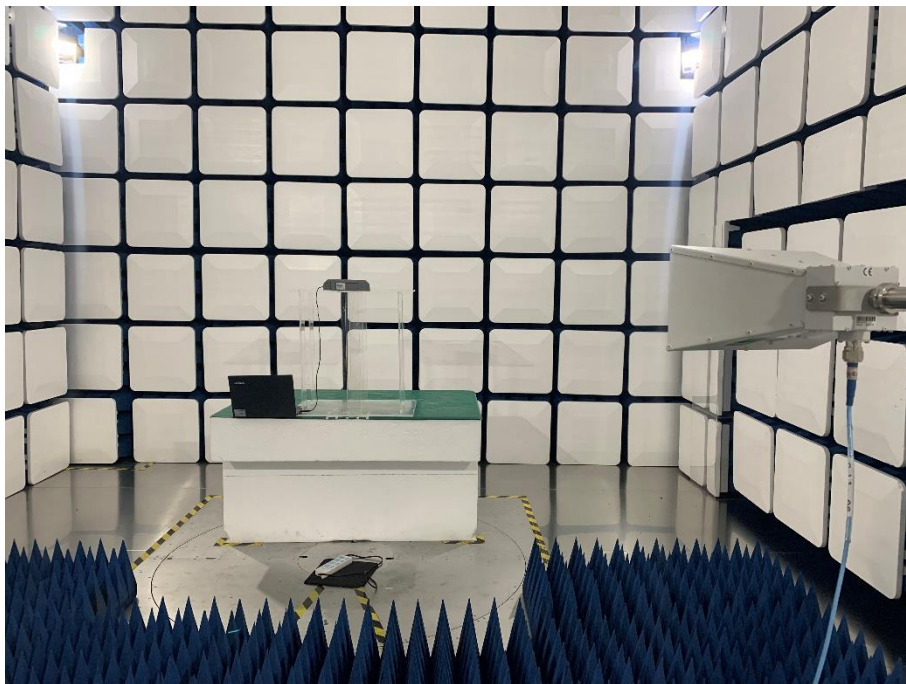

## ANNEX B TEST SETUP PHOTOS

### 1 Radiated Test Photo

30 MHz-1 GHz

Above 1GHz

Close-Up

Conducted Test Photo

For BLE