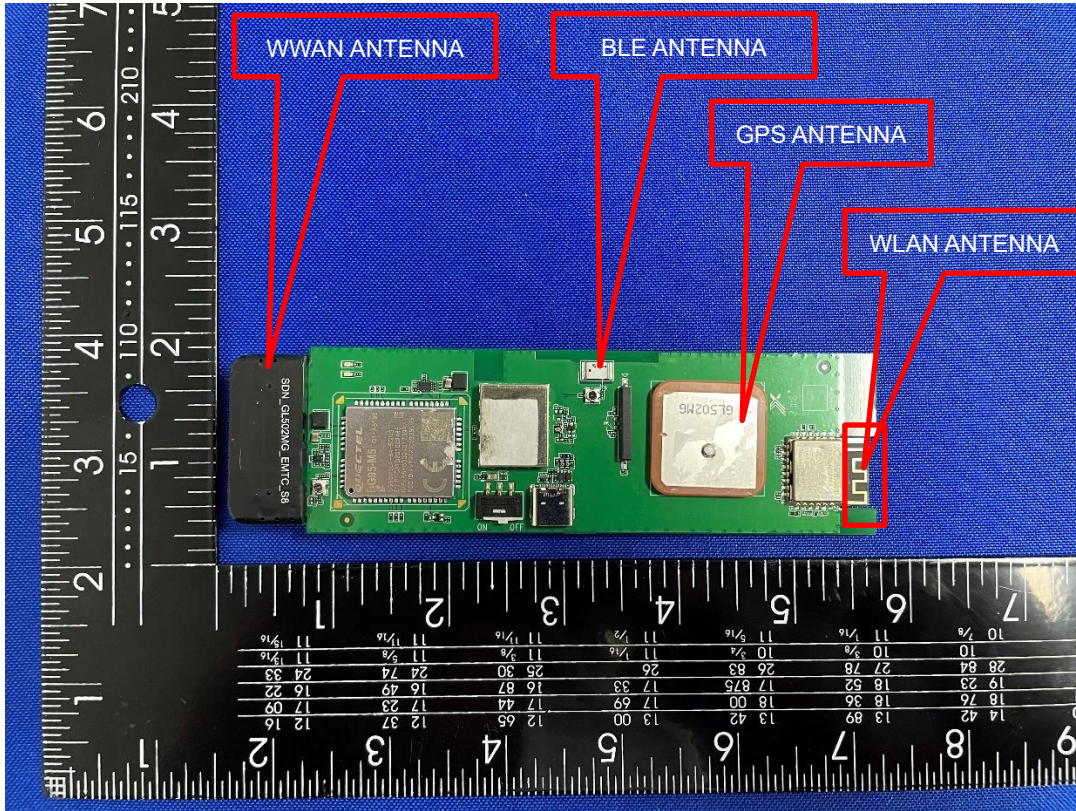

# ANNEX D EUT INTERNAL PHOTOS

EUT UNCOVER VIEW

EUT UNCOVER VIEW

MAIN BOARD TOP VIEW

MAIN BOARD REAR VIEW

MAIN BOARD TOP VIEW For REMOVE WWAN ANTENNA

MAIN BOARD REAR VIEW For REMOVE WWAN ANTENNA

MAIN BOARD TOP VIEW UNSHIELDING

MAIN BOARD REAR VIEW UNSHIELDING

BATTERY VIEW