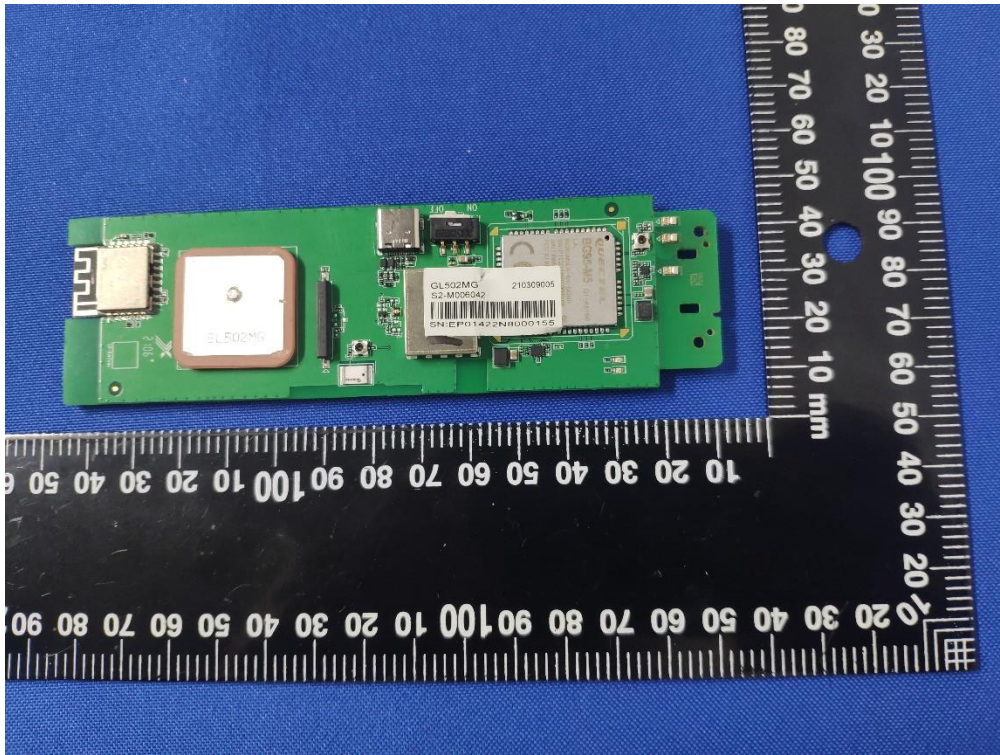

# ANNEX D EUT INTERNAL PHOTOS

EUT UNCOVER VIEW

EUT UNCOVER VIEW

MAIN BOARD TOP VIEW

MAIN BOARD REAR VIEW

MAIN BOARD TOP VIEW For REMOVE WWAN ANTENNA

MAIN BOARD REAR VIEW For REMOVE WWAN ANTENNA

MAIN BOARD TOP VIEW UNSHIELDING

MAIN BOARD REAR VIEW UNSHIELDING

BATTERY VIEW