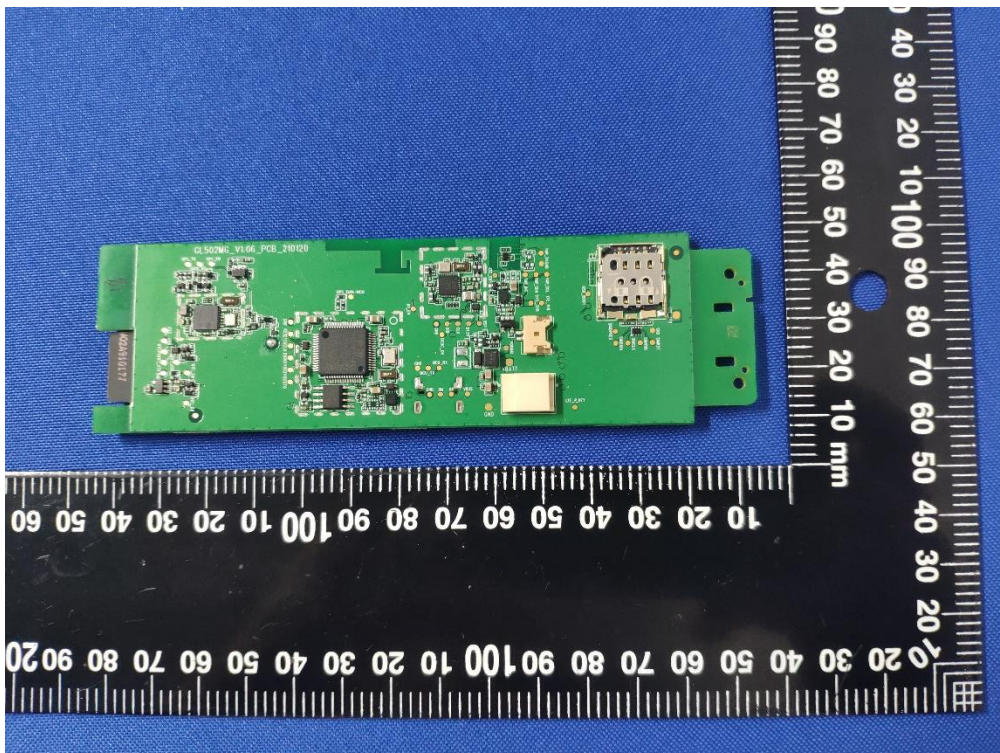

# ANNEX D EUT INTERNAL PHOTOS

EUT UNCOVER VIEW

EUT UNCOVER VIEW

MAIN BOARD TOP VIEW

MAIN BOARD REAR VIEW

MAIN BOARD TOP VIEW For REMOVE WWAN ANTENNA

MAIN BOARD REAR VIEW For REMOVE WWAN ANTENNA

MAIN BOARD TOP VIEW UNSHIELDING

MAIN BOARD REAR VIEW UNSHIELDING

BATTERY VIEW