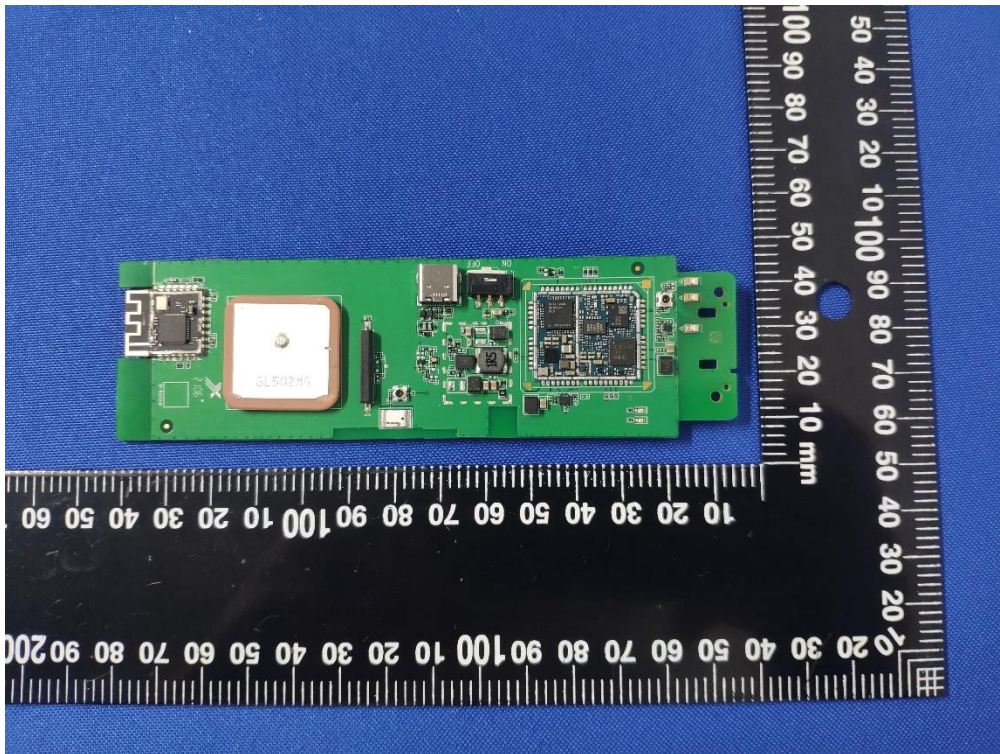

# ANNEX D EUT INTERNAL PHOTOS

EUT UNCOVER VIEW

EUT UNCOVER VIEW

MAIN BOARD TOP VIEW

MAIN BOARD REAR VIEW

MAIN BOARD TOP VIEW For REMOVE WWAN ANTENNA

MAIN BOARD REAR VIEW For REMOVE WWAN ANTENNA

MAIN BOARD TOP VIEW UNSHIELDING

MAIN BOARD REAR VIEW UNSHIELDING

BATTERY VIEW