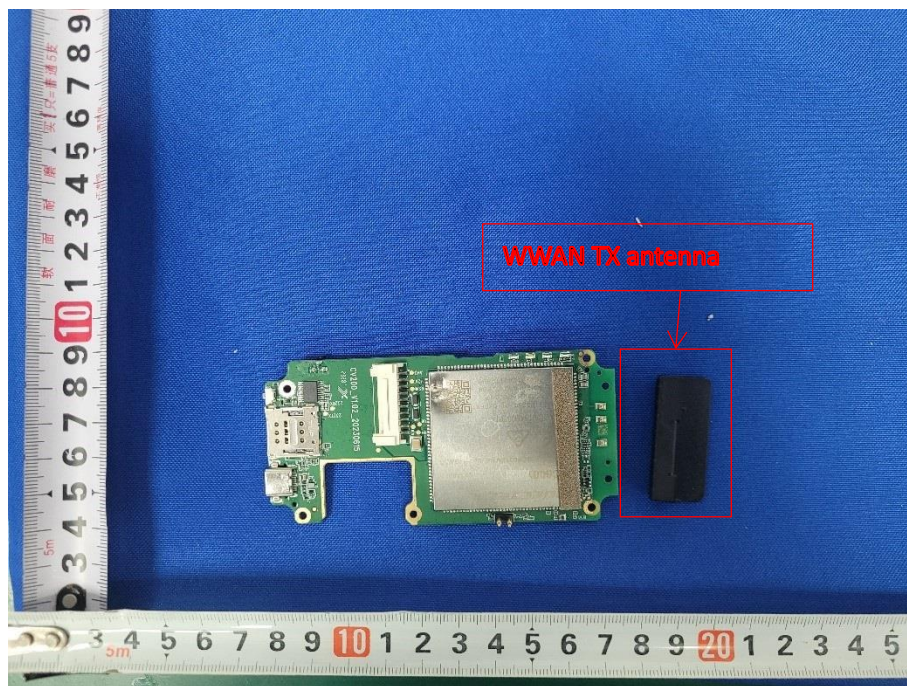

ANNEX D EUT INTERNAL PHOTOS

EUT UNCOVER VIEW

TOP VIEW OF ANTENNA

BOTTOM VIEW OF ANTENNA

TOP VIEW OF BATTERY

BOTTOM VIEW OF BATTERY

TOP VIEW OF CAMERA

BOTTOM VIEW OF CAMERA

TOP VIEW OF MAINBOARD

BOTTOM VIEW OF MAINBOARD

--BLANK BELOW--