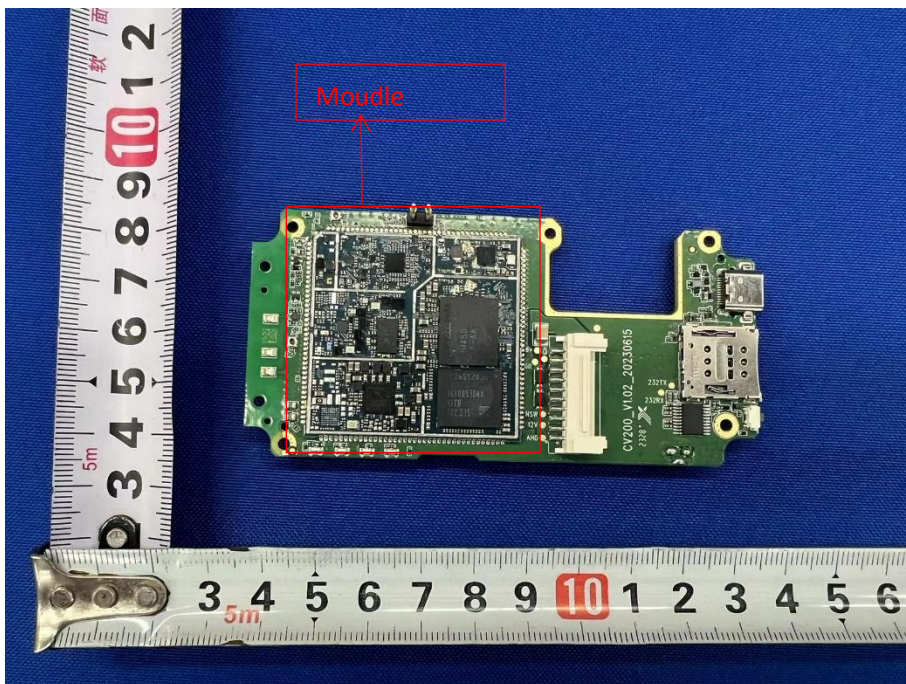

ANNEX D EUT INTERNAL PHOTOS

EUT UNCOVER VIEW

TOP VIEW OF ANTENNA

BOTTOM VIEW OF ANTENNA

TOP VIEW OF BATTERY

BOTTOM VIEW OF BATTERY

TOP VIEW OF CAMERA

BOTTOM VIEW OF CAMERA

TOP VIEW OF MAINBOARD

BOTTOM VIEW OF MAINBOARD

--BLANK BELOW--