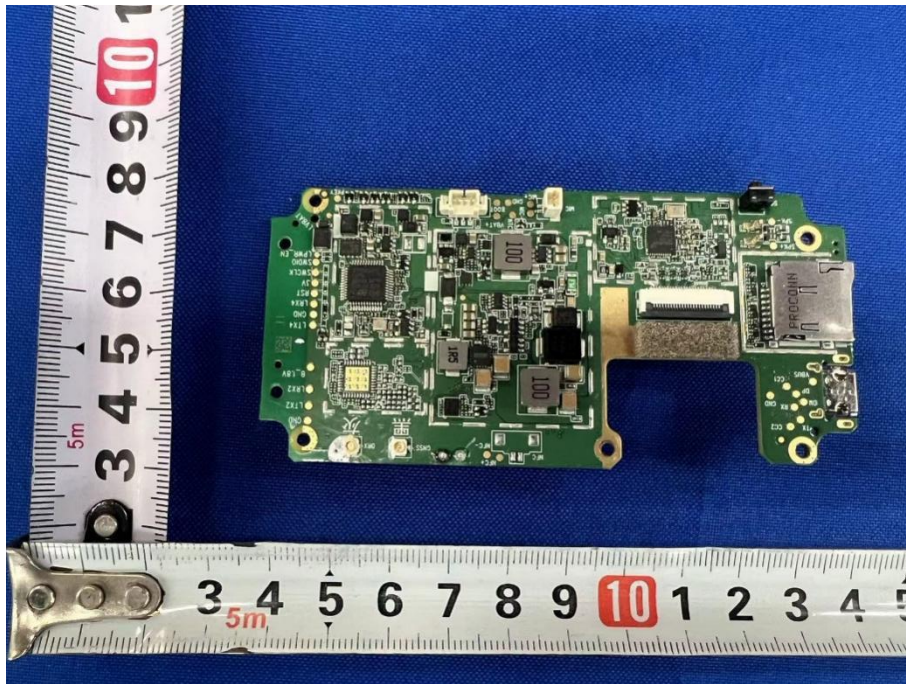

ANNEX D EUT INTERNAL PHOTOS

EUT UNCOVER VIEW

TOP VIEW OF ANTENNA

BOTTOM VIEW OF ANTENNA

TOP VIEW OF BATTERY

BOTTOM VIEW OF BATTERY

TOP VIEW OF CAMERA

BOTTOM VIEW OF CAMERA

TOP VIEW OF MAINBOARD

BOTTOM VIEW OF MAINBOARD

--BLANK BELOW--