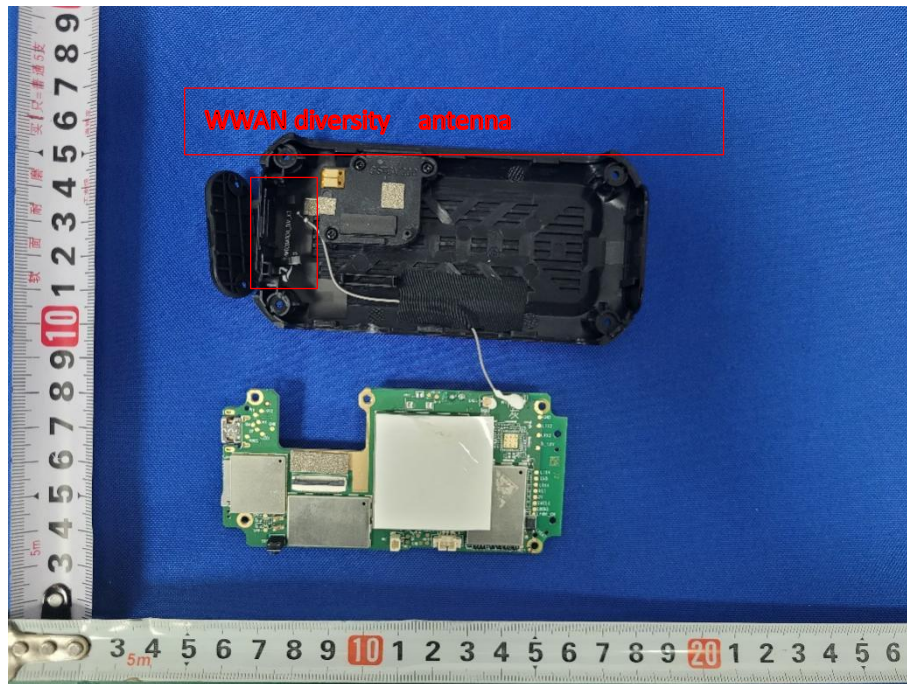

ANNEX D EUT INTERNAL PHOTOS

EUT UNCOVER VIEW

TOP VIEW OF ANTENNA

BOTTOM VIEW OF ANTENNA

TOP VIEW OF BATTERY

BOTTOM VIEW OF BATTERY

TOP VIEW OF CAMERA

BOTTOM VIEW OF CAMERA

TOP VIEW OF MAINBOARD

BOTTOM VIEW OF MAINBOARD

--BLANK BELOW--