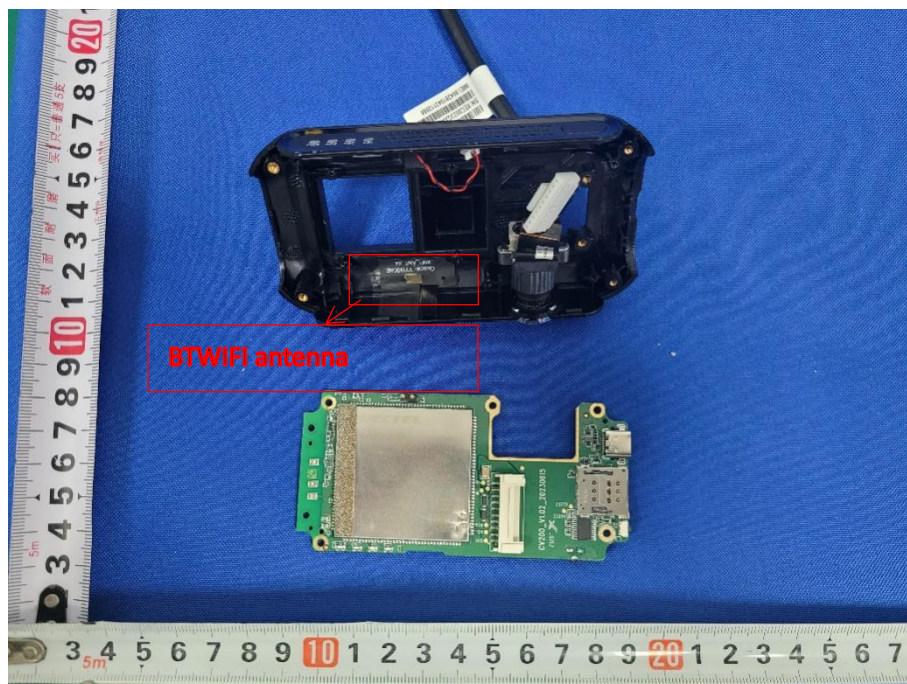

ANNEX D EUT INTERNAL PHOTOS

EUT UNCOVER VIEW

TOP VIEW OF ANTENNA

BOTTOM VIEW OF ANTENNA

TOP VIEW OF BATTERY

BOTTOM VIEW OF BATTERY

TOP VIEW OF CAMERA

BOTTOM VIEW OF CAMERA

TOP VIEW OF MAINBOARD

BOTTOM VIEW OF MAINBOARD

--BLANK BELOW--