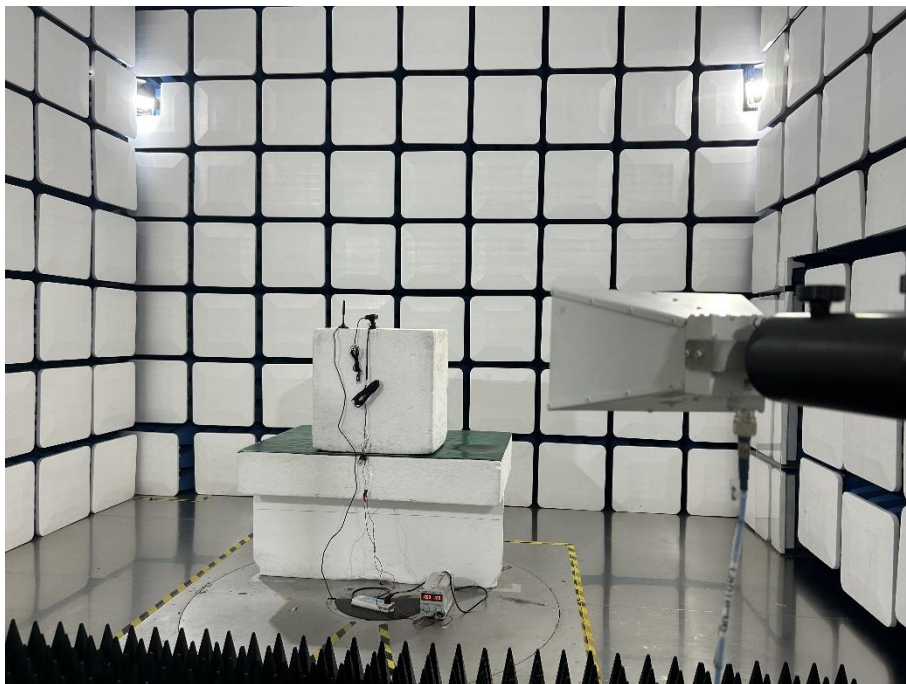

ANNEX B TEST SETUP PHOTOS

1 Radiated Test Photo

Below 30 MHz

30 MHz-1 GHz for WWAN

Close-Up for WWAN

Above 1GHz for WWAN

Close-Up for WWAN

30MHz-1GHz for SRD

Close-Up for SRD

Above 1GHz for SRD

Close-up for SRD

--BLANK BELOW--