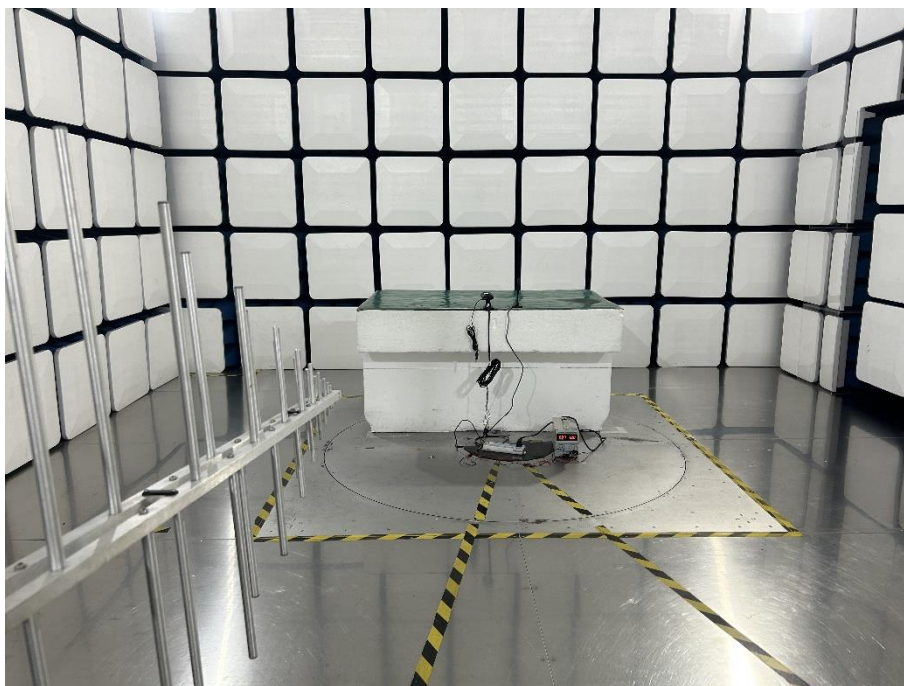

ANNEX B TEST SETUP PHOTOS

1 Radiated Test Photo

Below 30 MHz

30 MHz-1 GHz for WWAN

Close-Up for WWAN

Above 1GHz for WWAN

Close-Up for WWAN

30MHz-1GHz for SRD

Close-Up for SRD

Above 1GHz for SRD

Close-up for SRD

--BLANK BELOW--