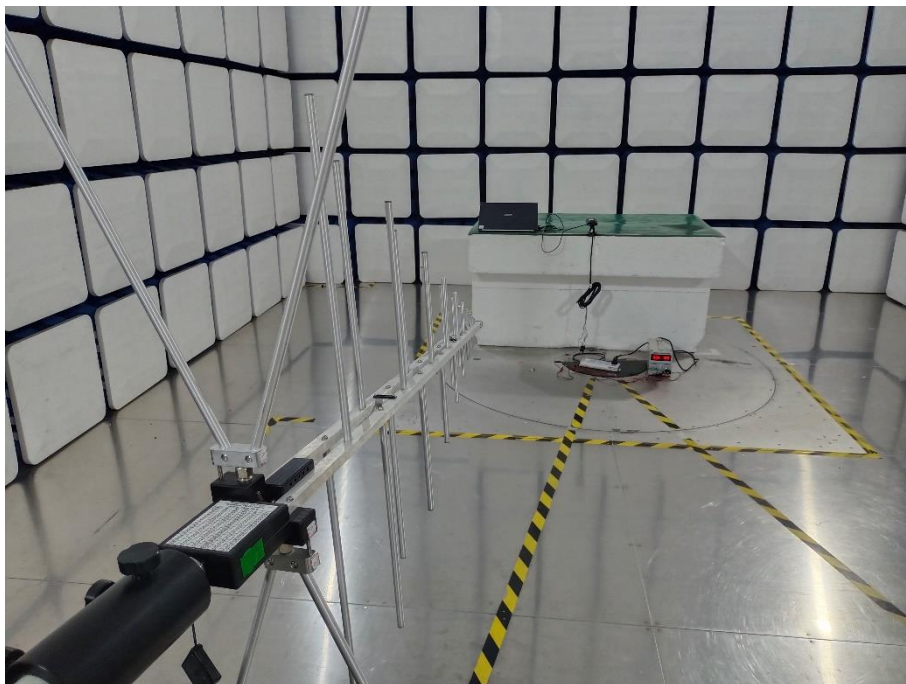

ANNEX B TEST SETUP PHOTOS

1 Radiated Test Photo

Below 30 MHz

30 MHz-1 GHz for WWAN

Close-Up for WWAN

Above 1GHz for WWAN

Close-Up for WWAN

30MHz-1GHz for SRD

Close-Up for SRD

Above 1GHz for SRD

Close-up for SRD

--BLANK BELOW--