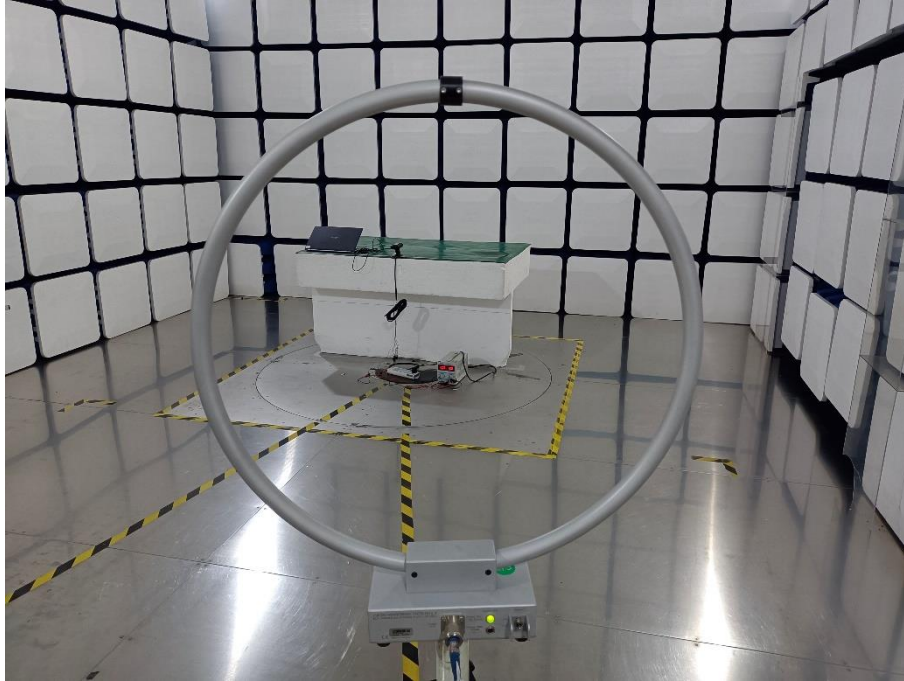

ANNEX B TEST SETUP PHOTOS

1 Radiated Test Photo

Below 30 MHz

30 MHz-1 GHz for WWAN

Close-Up for WWAN

Above 1GHz for WWAN

Close-Up for WWAN

30MHz-1GHz for SRD

Close-Up for SRD

Above 1GHz for SRD

Close-up for SRD

--BLANK BELOW--