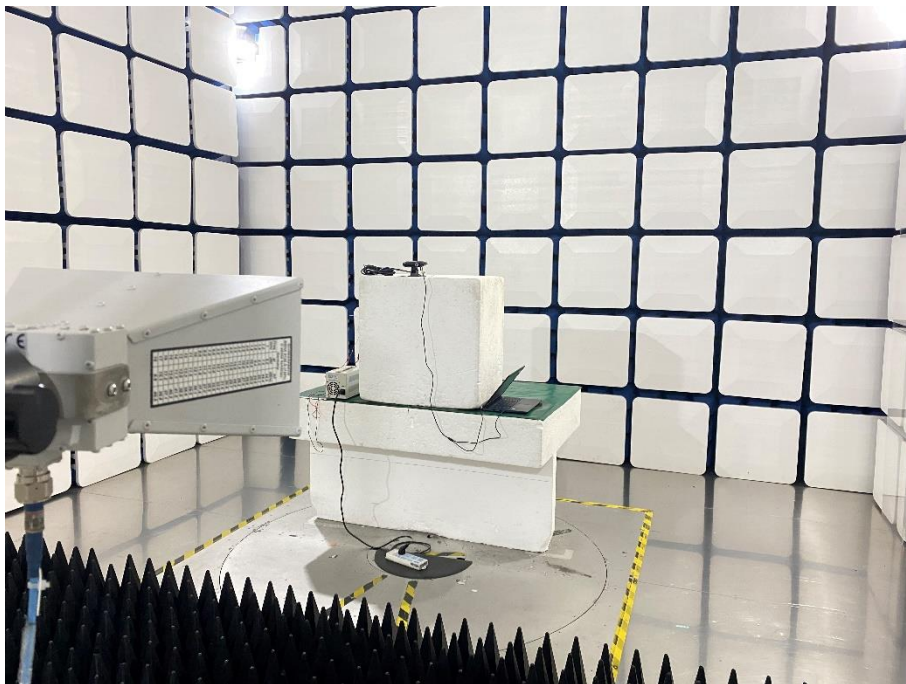

ANNEX B TEST SETUP PHOTOS

1 Radiated Test Photo

Below 30 MHz

30 MHz-1 GHz for WWAN

Close-Up for WWAN

Above 1GHz for WWAN

Close-Up for WWAN

30MHz-1GHz for SRD

Close-Up for SRD

Above 1GHz for SRD

Close-up for SRD

--BLANK BELOW--