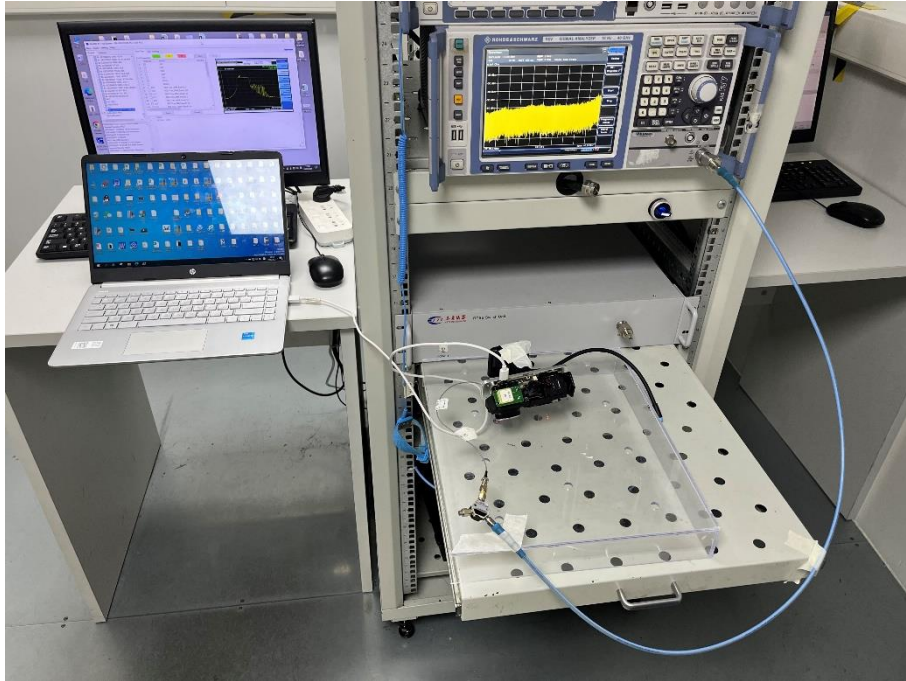

## TEST SETUP PHOTOS

### 1 Radiated Test Photo

Below 30MHz-BT/WIFI

30MHz-1GHz-BT/WIFI

Close-up-BT/WIFI

Above 1GHz-BT/WIFI

Close-up-BT/WIFI

30MHz-1GHz-RF

Above 1GHz-RF

## 2 Conducted Test Photo

Conducted Test-BLE

Conducted Test-WIFI

Conducted Test-RF