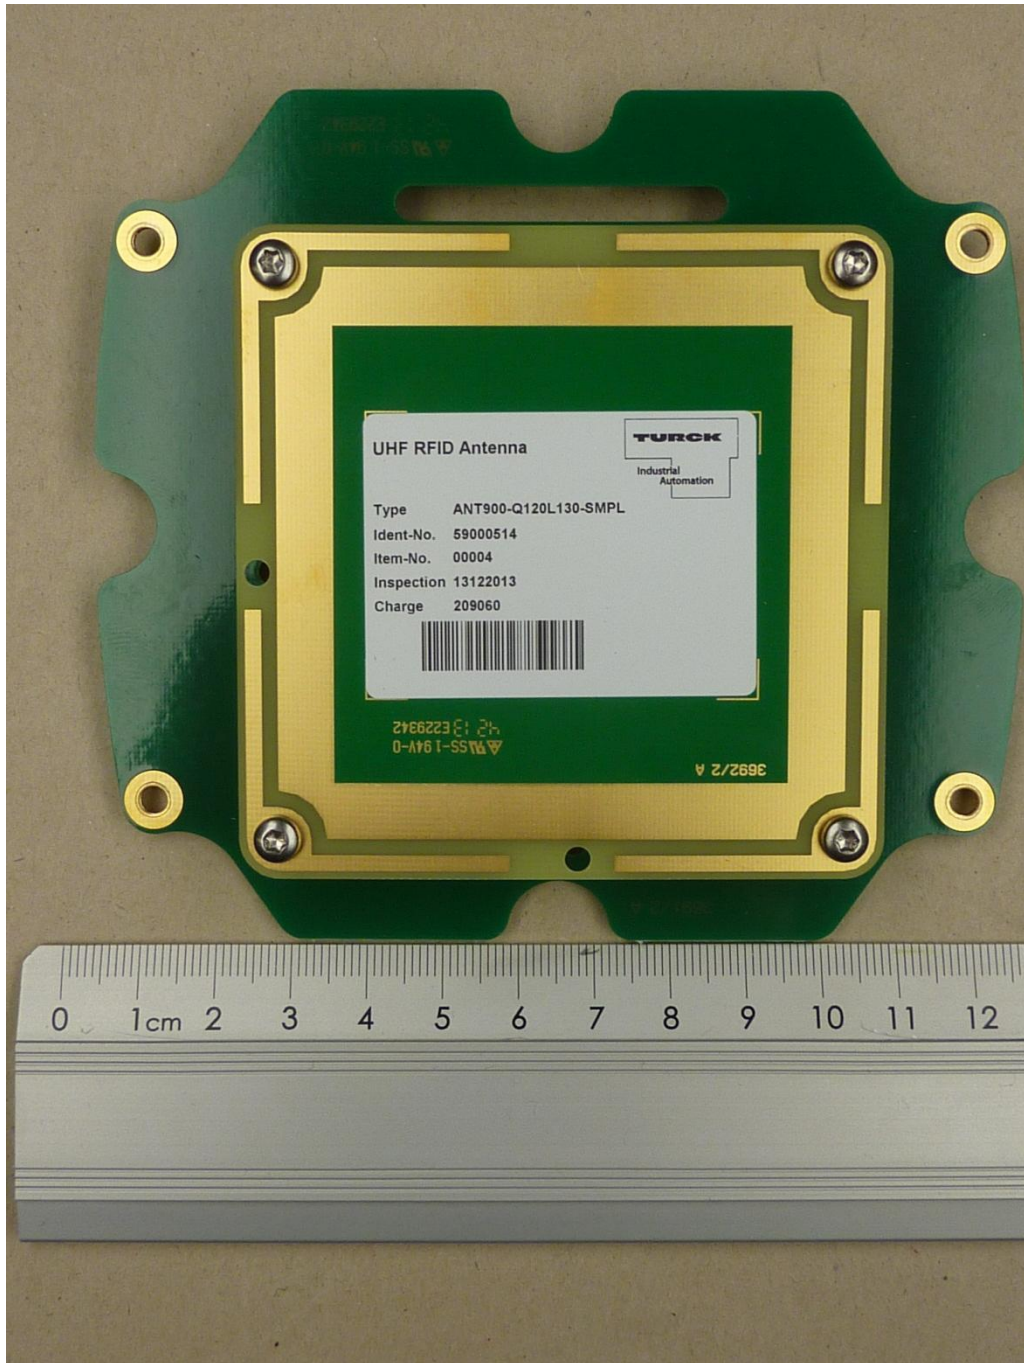

ANNEX C: INTERNAL PHOTOGRAPHS

142568_12.JPG: TN902-Q120L130-H1147, internal view 1 (cover removed)

ANNEX C: INTERNAL PHOTOGRAPHS

142568_9.JPG: TN902-Q120L130-H1147, internal view 2 (antenna removed)

ANNEX C: INTERNAL PHOTOGRAPHS

142568_10.JPG: TN902-Q120L130-H1147, main PCB, top view

ANNEX C: INTERNAL PHOTOGRAPHS

142568_11.JPG: TN902-Q120L130-H1147, main PCB, bottom view

ANNEX C: INTERNAL PHOTOGRAPHS

142568_6.JPG: TN902-Q120L130-H1147, coupler PCB, top view

ANNEX C: INTERNAL PHOTOGRAPHS

142568_5.JPG: TN902-Q120L130-H1147, coupler PCB, bottom view

ANNEX C: INTERNAL PHOTOGRAPHS

142568_4.JPG: TN902-Q120L130-H1147, antenna PCB, top view

ANNEX C: INTERNAL PHOTOGRAPHS