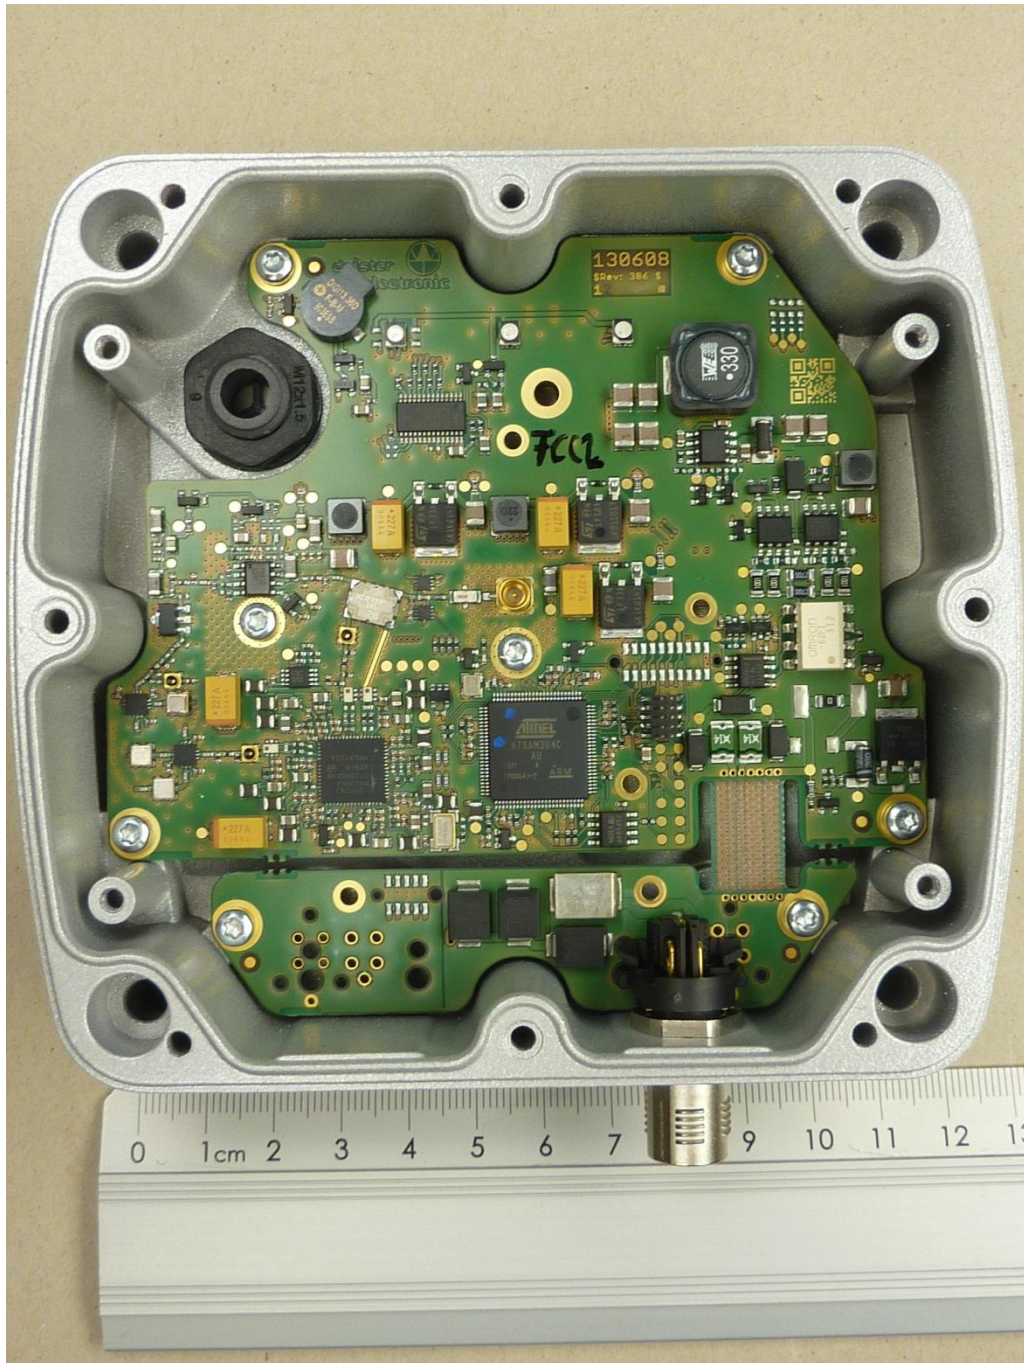

ANNEX C: INTERNAL PHOTOGRAPHS

142568_12.JPG: TN902-Q120L130-H1147, internal view 1 (cover removed)

ANNEX C: INTERNAL PHOTOGRAPHS

142568_9.JPG: TN902-Q120L130-H1147, internal view 2 (antenna removed)

ANNEX C: INTERNAL PHOTOGRAPHS

142568_10.JPG: TN902-Q120L130-H1147, main PCB, top view

ANNEX C: INTERNAL PHOTOGRAPHS

142568_11.JPG: TN902-Q120L130-H1147, main PCB, bottom view

ANNEX C: INTERNAL PHOTOGRAPHS

142568_6.JPG: TN902-Q120L130-H1147, coupler PCB, top view

ANNEX C: INTERNAL PHOTOGRAPHS

142568_5.JPG: TN902-Q120L130-H1147, coupler PCB, bottom view

ANNEX C: INTERNAL PHOTOGRAPHS

142568_4.JPG: TN902-Q120L130-H1147, antenna PCB, top view

ANNEX C: INTERNAL PHOTOGRAPHS