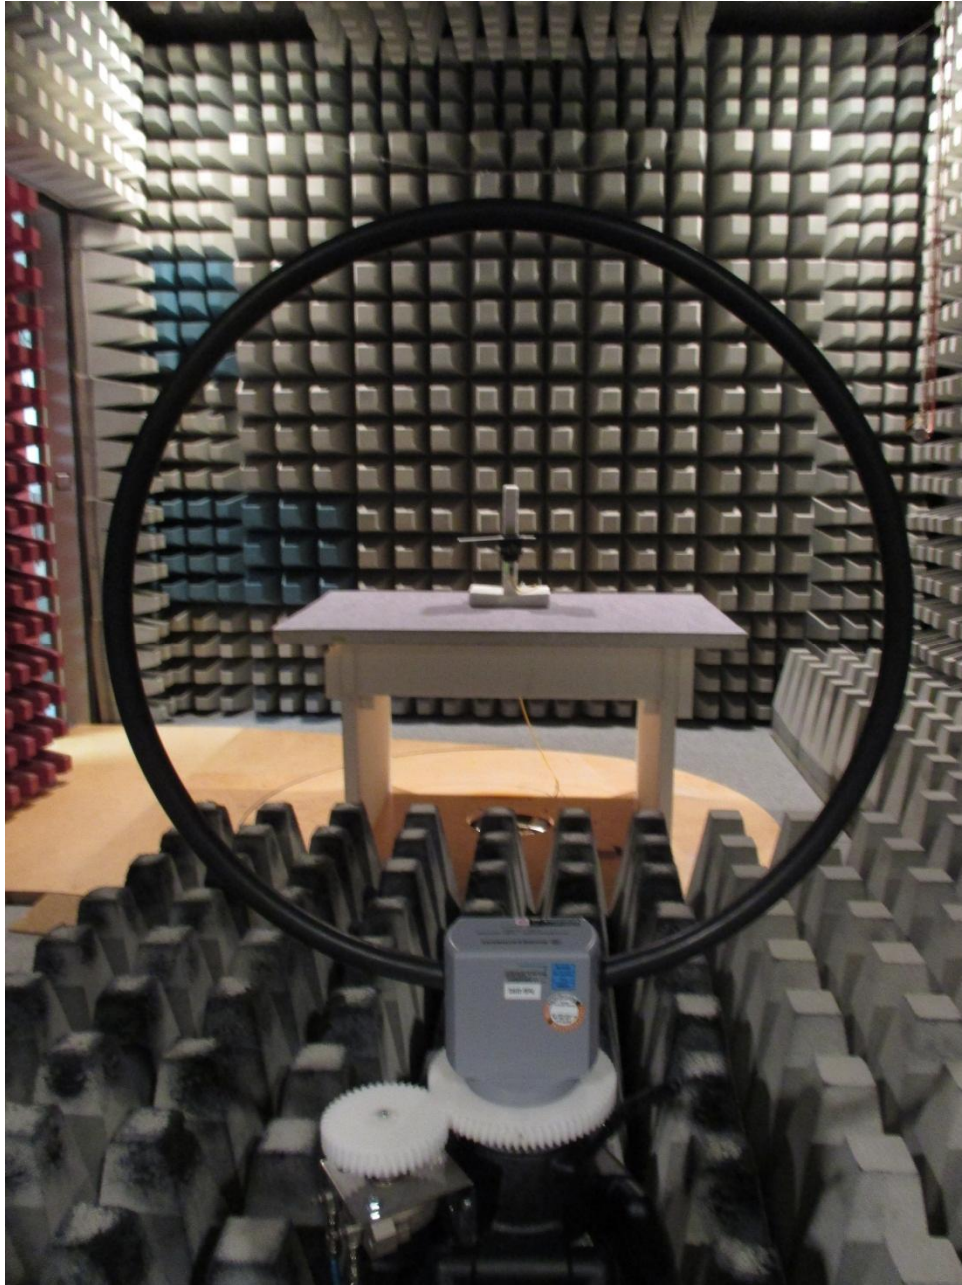

ANNEX A TEST SETUP PHOTOS

146178_1.JPG: Test setup shielded chamber

ANNEX A TEST SETUP PHOTOS

146178_2.JPG: Test setup fully anechoic chamber (E-Field)

ANNEX A TEST SETUP PHOTOS

146178_3.JPG: Test setup fully anechoic chamber (H-Field)

ANNEX A TEST SETUP PHOTOS

146178_4.JPG: Test setup open area test site

ANNEX A TEST SETUP PHOTOS

146178_5.JPG: Test setup outdoor test site