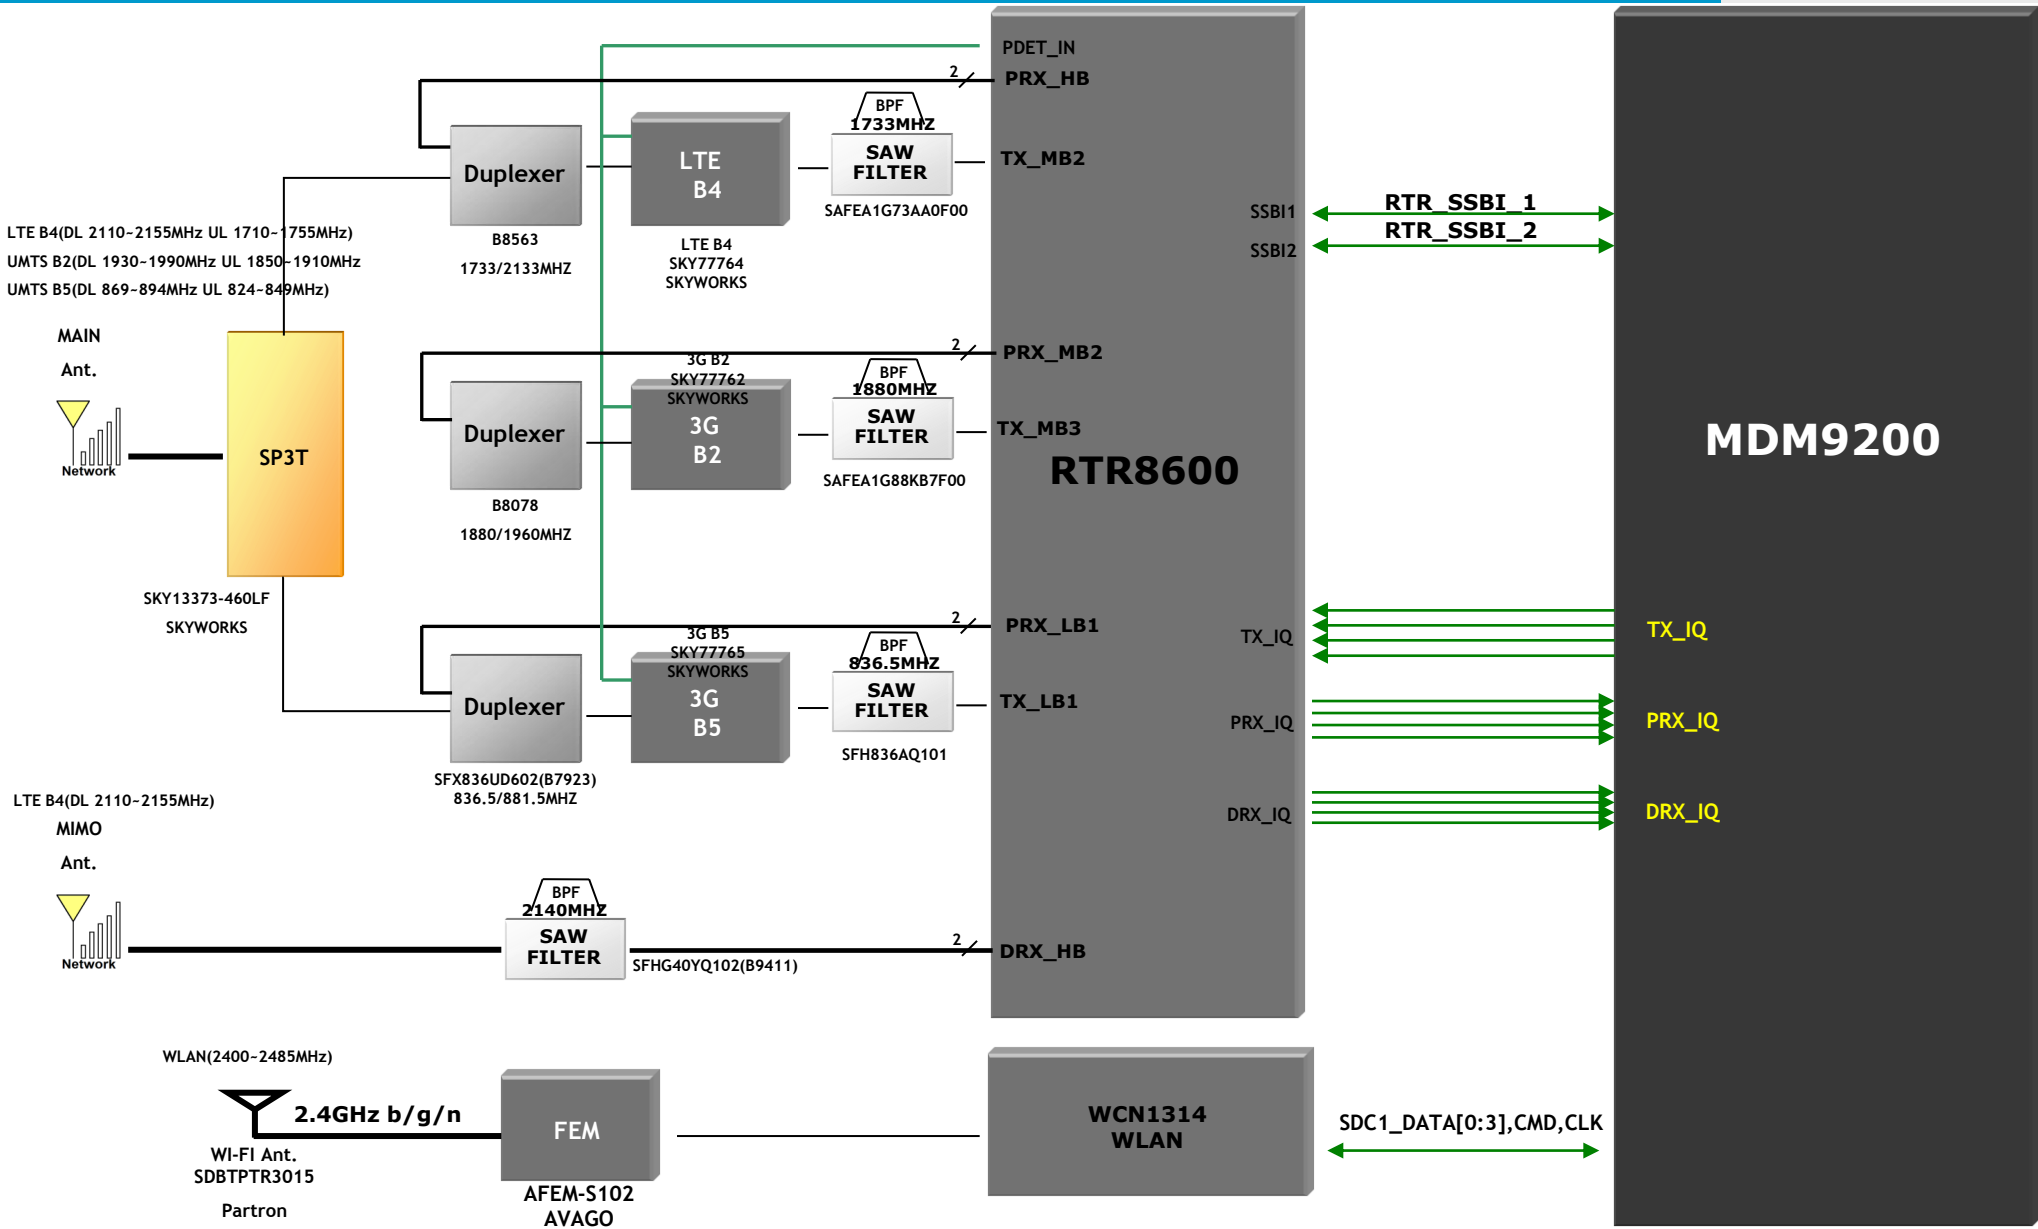

AMR510 Block diagram

2012.01

AMR510T BLOCK Diagram

AMR510T Power BLOCK Diagram

AMR510T RF BLOCK Diagram

AMR510T Control signal & Clocks

AMR510T WiFi Block Diagram

AMR510T Memory, USIM

RTR8600 Block