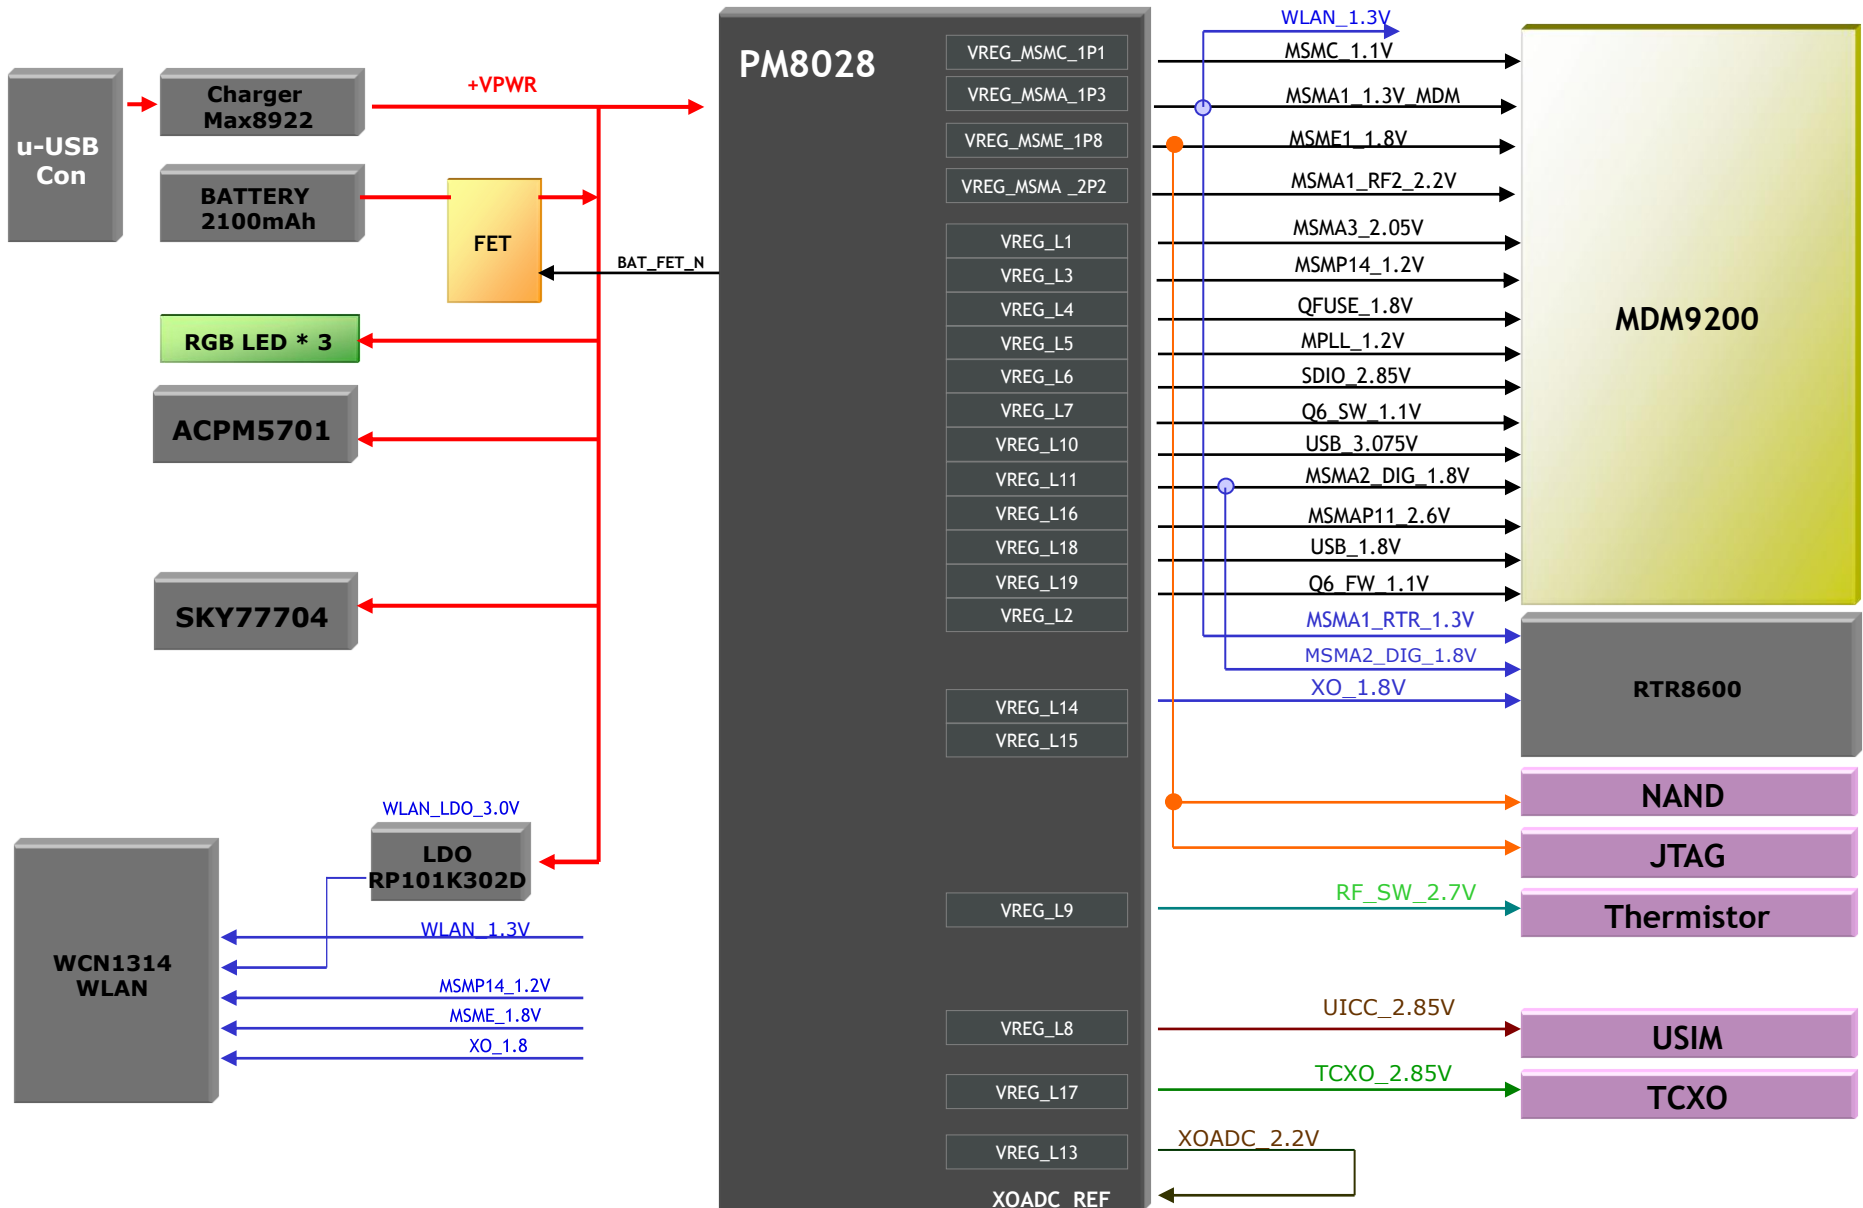

AMR510 Block diagram

2012.01

AMR510T BLOCK Diagram

AMR510T Power BLOCK Diagram

AMR510T RF BLOCK Diagram

AMR510T Control signal & Clocks

AMR510T WiFi Block Diagram

AMR510T Memory, USIM

RTR8600 Block