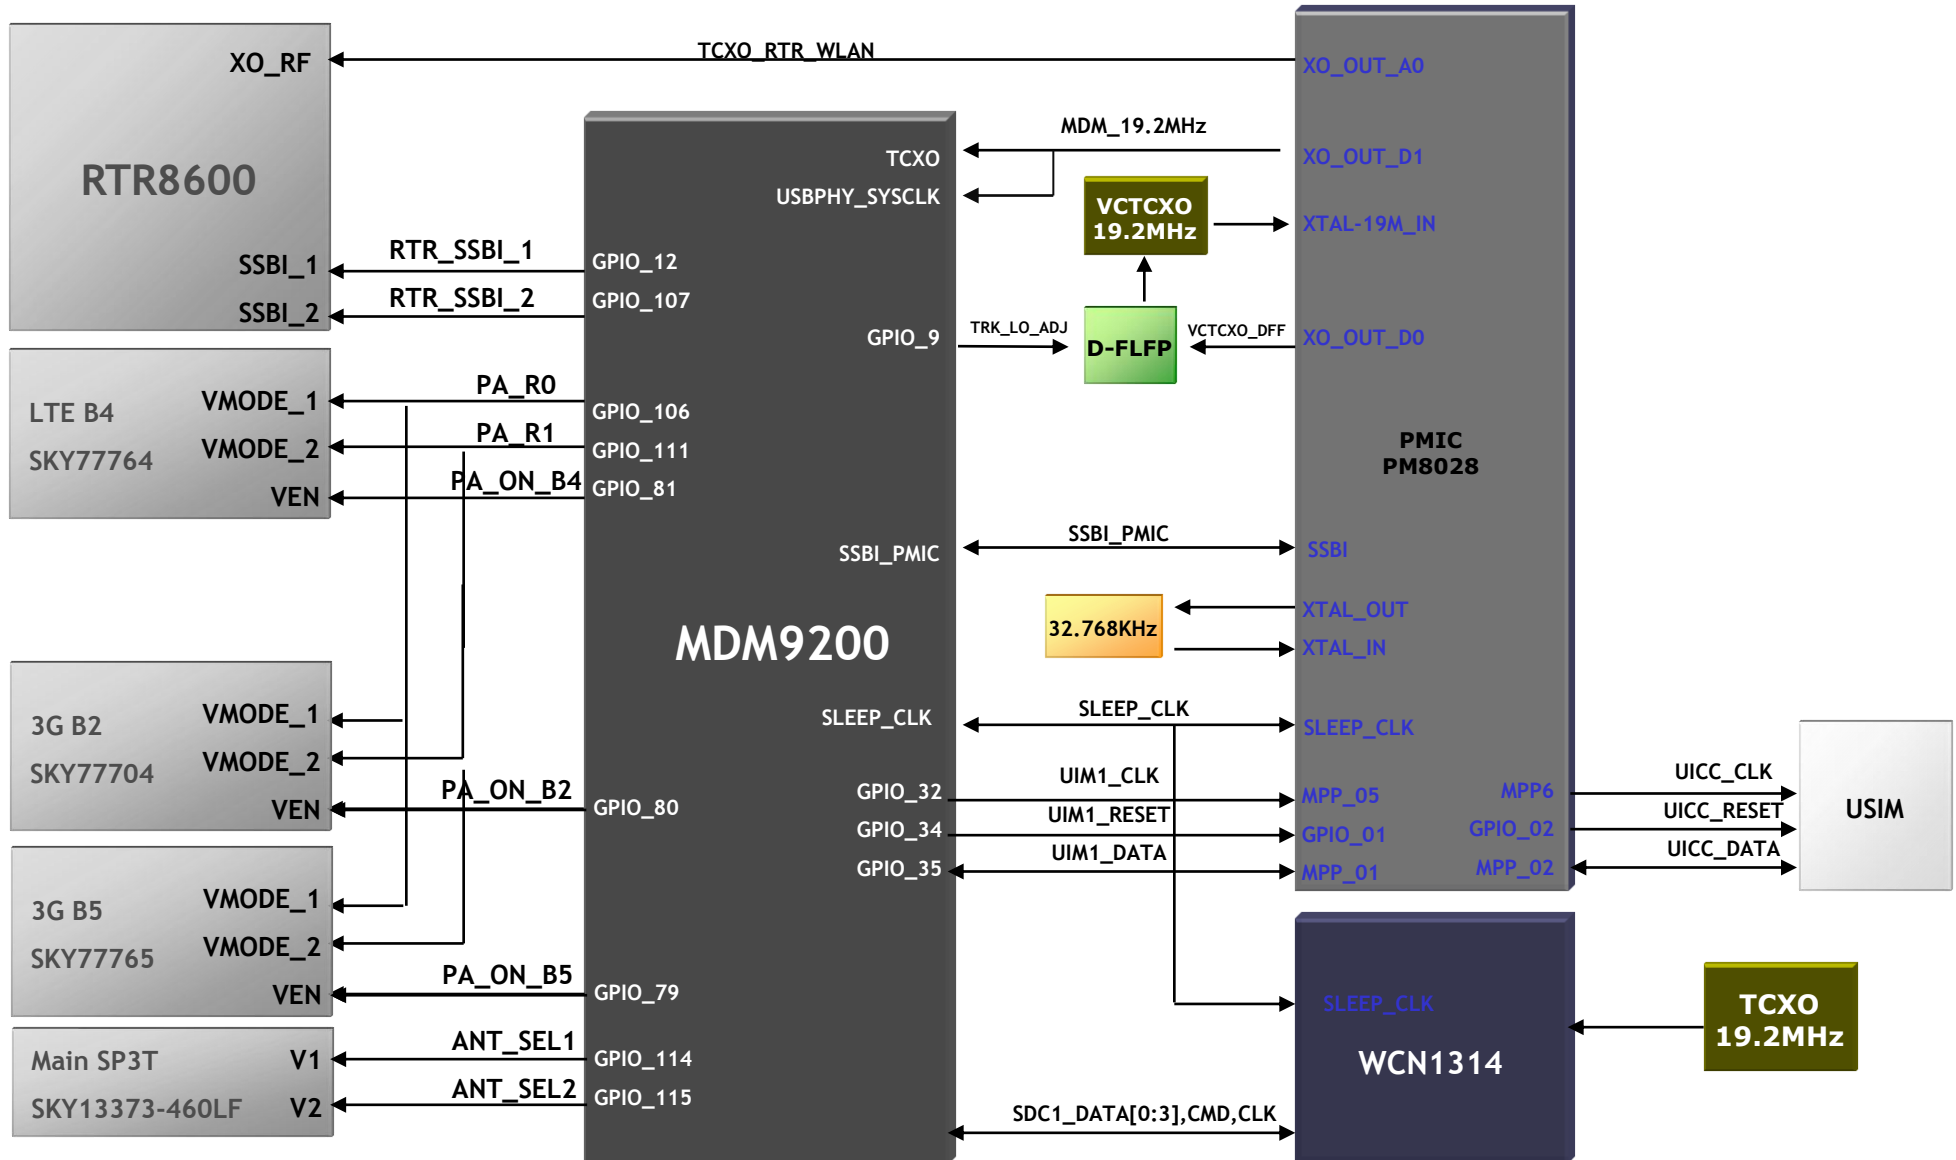

AMR510 Block diagram

2012.01

AMR510T BLOCK Diagram

AMR510T Power BLOCK Diagram

AMR510T RF BLOCK Diagram

AMR510T Control signal & Clocks

AMR510T WiFi Block Diagram

AMR510T Memory, USIM

RTR8600 Block