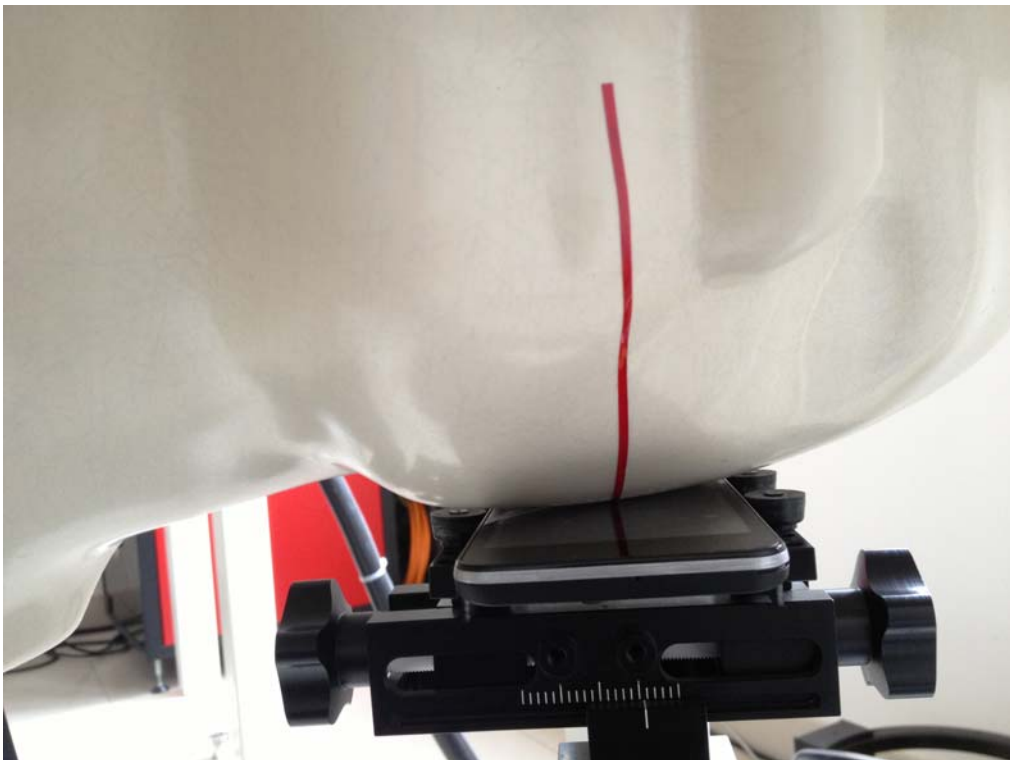

**Test setup photos of the EUT\_SAR**

**Right Head Tilt Setup Photo**

**Right Head Touch Setup Photo**

**Left Head Tilt Setup Photo**

**Left Head Touch Setup Photo**

**10mm Body-worn Rear Setup Photo**

**10mm Body-worn Left Side Setup Photo**

**10mm Body-worn Right Side Setup Photo**

**10mm Body-worn Top Side Setup Photo**

**10mm Body-worn Bottom Side Setup Photo**

**10mm Body-worn Rear (With Headset) Setup Photo**

**10mm Body-worn Front Side Setup Photo**