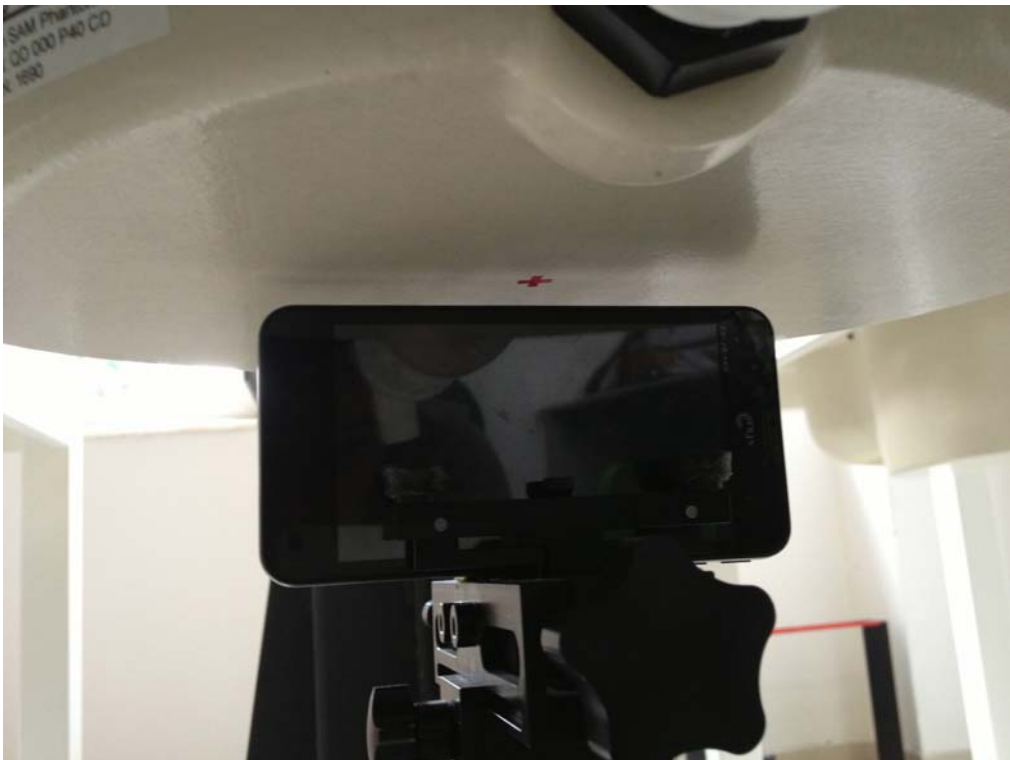

**Test setup photos of the EUT\_SAR**

**Right Head Tilt Setup Photo**

**Right Head Touch Setup Photo**

**Left Head Tilt Setup Photo**

**Left Head Touch Setup Photo**

**10mm Body-worn Rear Setup Photo**

**10mm Body-worn Left Side Setup Photo**

**10mm Body-worn Right Side Setup Photo**

**10mm Body-worn Top Side Setup Photo**

**10mm Body-worn Bottom Side Setup Photo**

**10mm Body-worn Rear (With Headset) Setup Photo**

**10mm Body-worn Front Side Setup Photo**