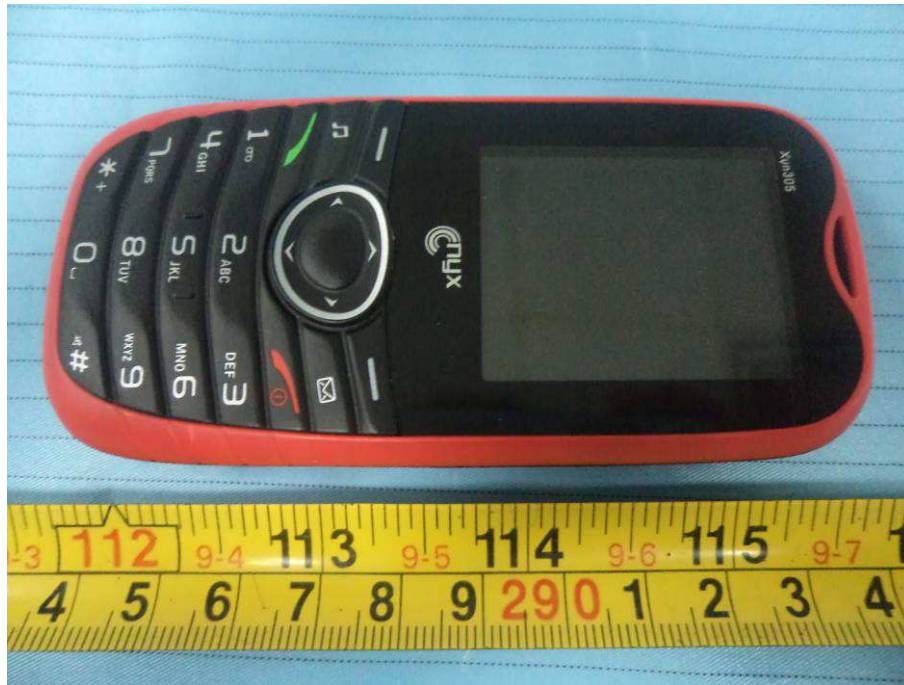

EXHIBIT B - EUT EXTERNAL PHOTOGRAPHS

EUT- Full View (Blue)

EUT- Front View (Blue)

EUT- Right View (Blue)

EUT- Top View (Blue)

EUT – Bottom View (Blue)

EUT– Left View (Blue)

EUT – Rear View (Blue)

EUT– Full View (Red)

EUT- Front View (Red)

EUT- Rear View (Red)

EUT- Top View (Red)

EUT - Bottom View (Red)

EUT- Left View (Red)

EUT - Right View (Red)