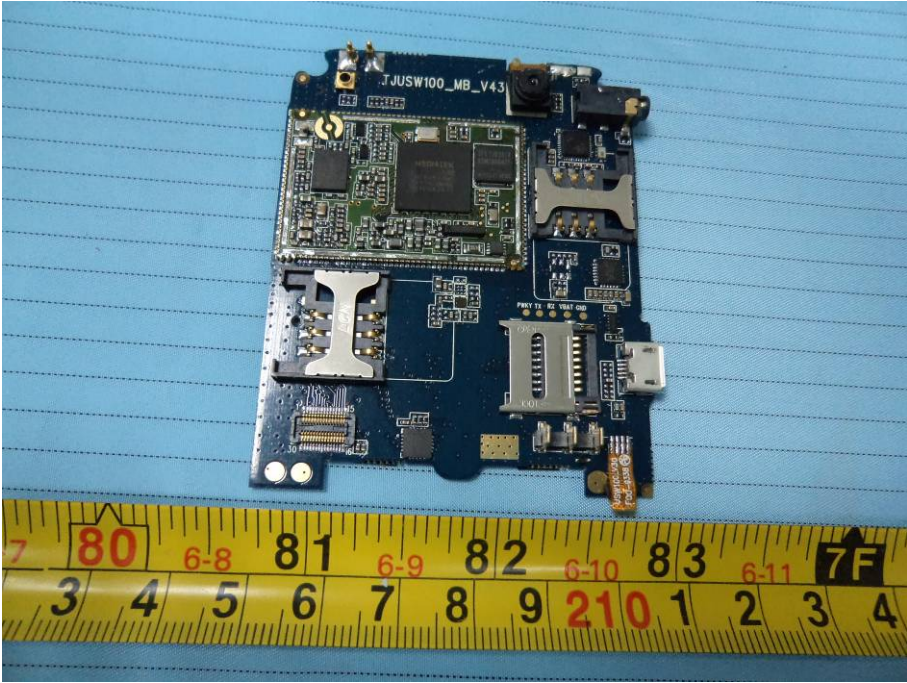

EXHIBIT C - EUT INTERNAL PHOTOGRAPHS

EUT – Battery off View

GSM
Antenna

EUT – Cover off View 1

EUT – Cover off View 2

EUT – Main Board Top View

EUT – Main Board Bottom View

EUT – Main Board Bottom Shielding off View

EUT – Keypad board Top View

EUT – Keypad board Bottom View

EUT – LCD View

EUT – Battery View

EUT – GSM Antenna View

EUT – BT Antenna View

BT Antenna