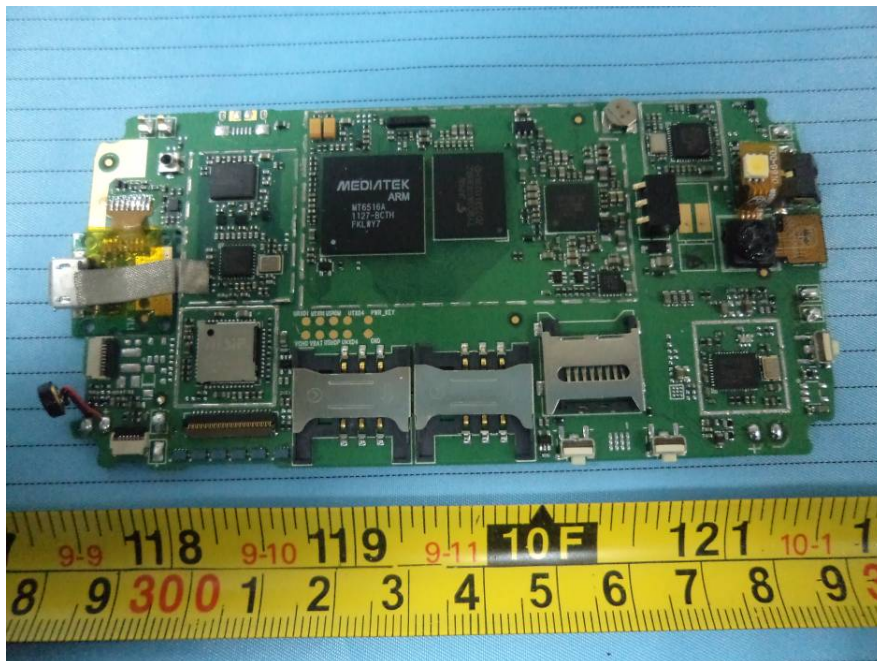

## EXHIBIT C - EUT INTERNAL PHOTOGRAPHS

EUT – Battery off View

EUT – Cover off View

WiFi Antenna

**EUT – Main Board Top with LCD View**

**EUT – Main Board Top without LCD View**

**EUT – Main Board Bottom View**

**EUT – Main Board Bottom Shielding off View**

**EUT – LCD Top View**

**EUT – LCD Bottom View**

### EUT – Antenna Location View