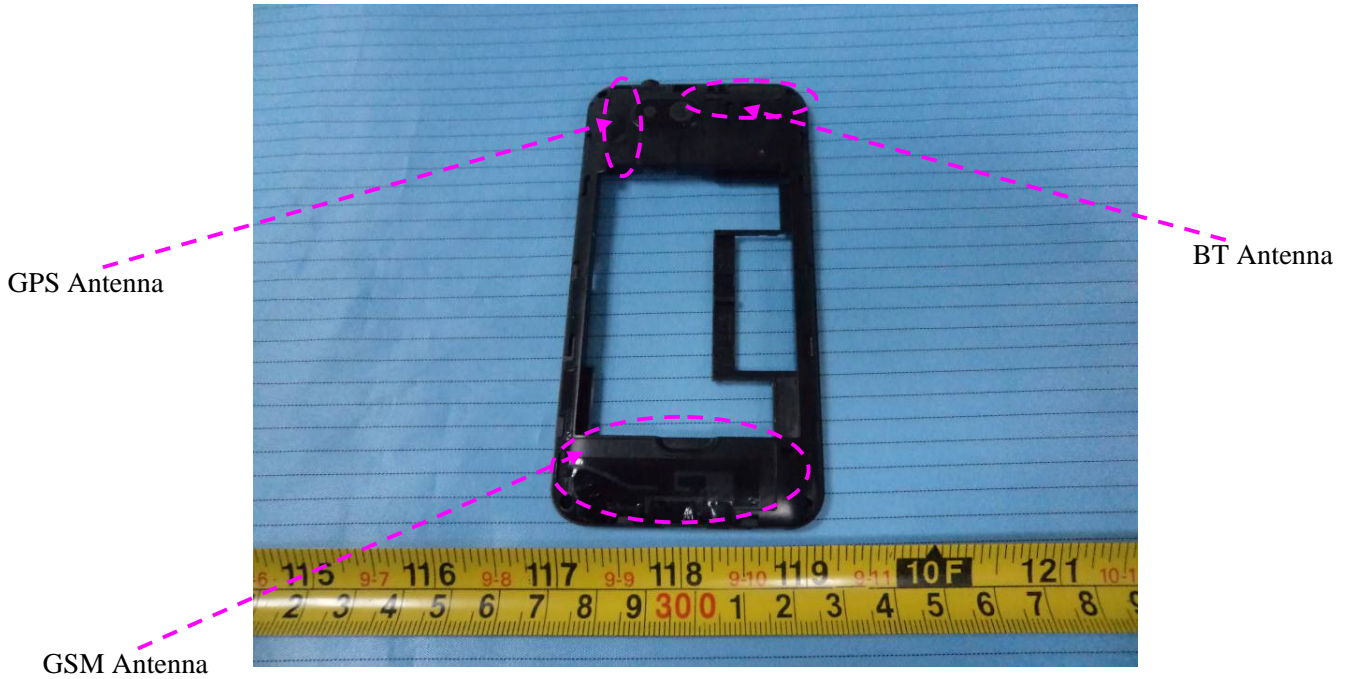

## EXHIBIT C - EUT INTERNAL PHOTOGRAPHS

EUT – Battery off View

EUT – Cover off View

WiFi Antenna

**EUT – Main Board Top with LCD View**

**EUT – Main Board Top without LCD View**

**EUT – Main Board Bottom View**

**EUT – Main Board Bottom Shielding off View**

**EUT – LCD Top View**

**EUT – LCD Bottom View**

### EUT – Antenna Location View

### EUT – Battery View