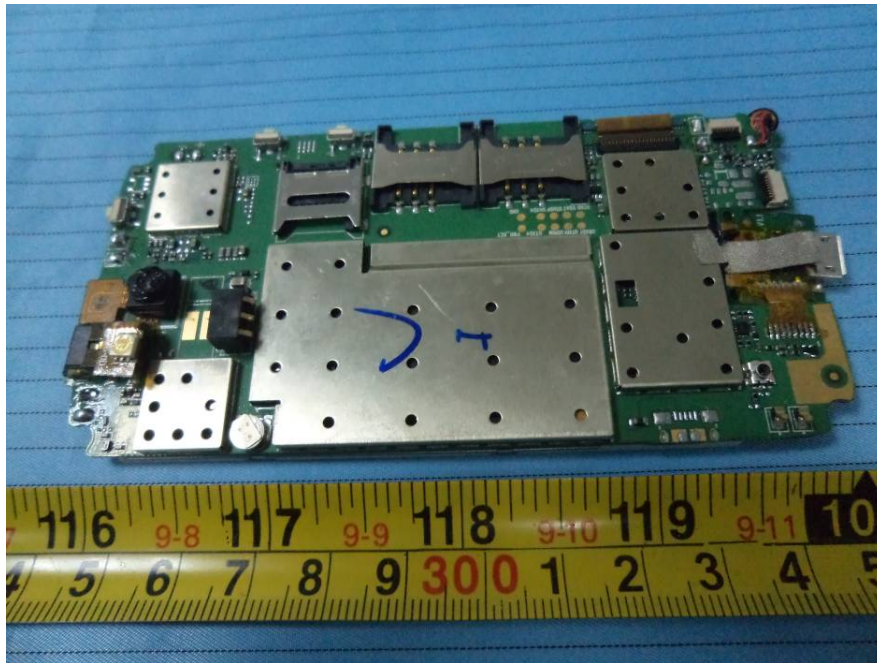

## EXHIBIT C - EUT INTERNAL PHOTOGRAPHS

EUT – Battery off View

EUT – Cover off View

WiFi Antenna

**EUT – Main Board Top with LCD View**

**EUT – Main Board Top without LCD View**

**EUT – Main Board Bottom View**

**EUT – Main Board Bottom Shielding off View**

**EUT – LCD Top View**

**EUT – LCD Bottom View**

### EUT – Antenna Location View