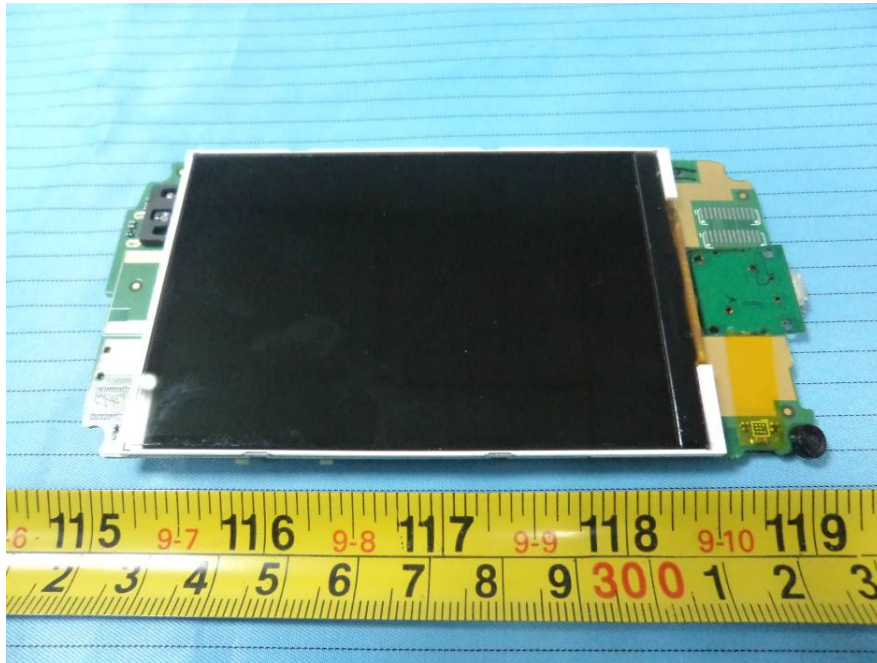

## EXHIBIT C - EUT INTERNAL PHOTOGRAPHS

EUT – Battery off View

EUT – Cover off View

WiFi Antenna

**EUT – Main Board Top with LCD View**

**EUT – Main Board Top without LCD View**

**EUT – Main Board Bottom View**

**EUT – Main Board Bottom Shielding off View**

**EUT – LCD Top View**

**EUT – LCD Bottom View**