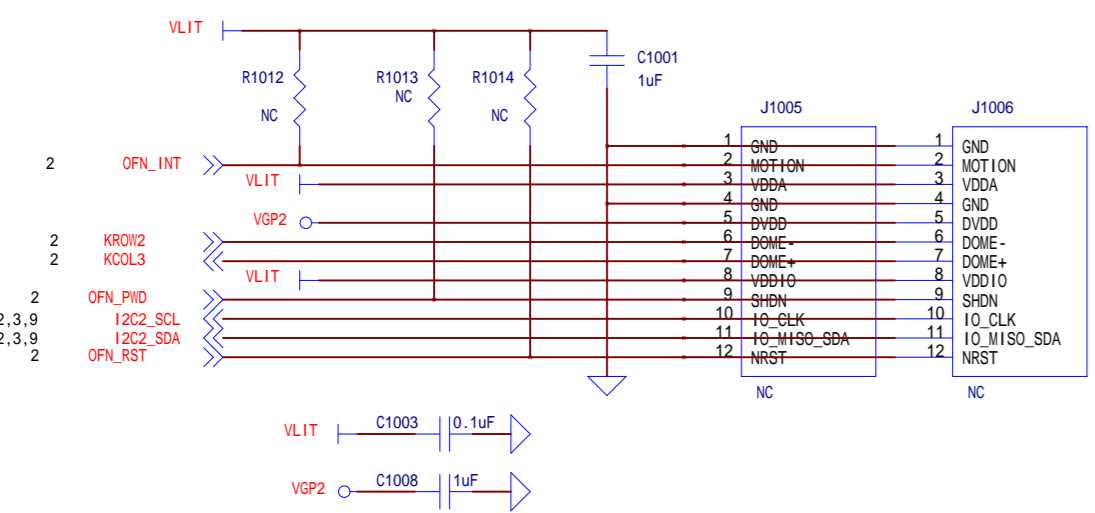

TOUCH PANEL (CAP)

Key

USB CONNECTOR

SUB CONNECTOR

OFN MOUSE

Charge LED