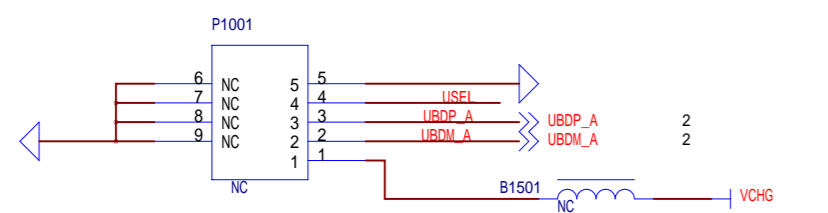

TOUCH PANEL (CAP)

Key

USB CONNECTOR

SUB CONNECTOR

OFN MOUSE

Charge LED