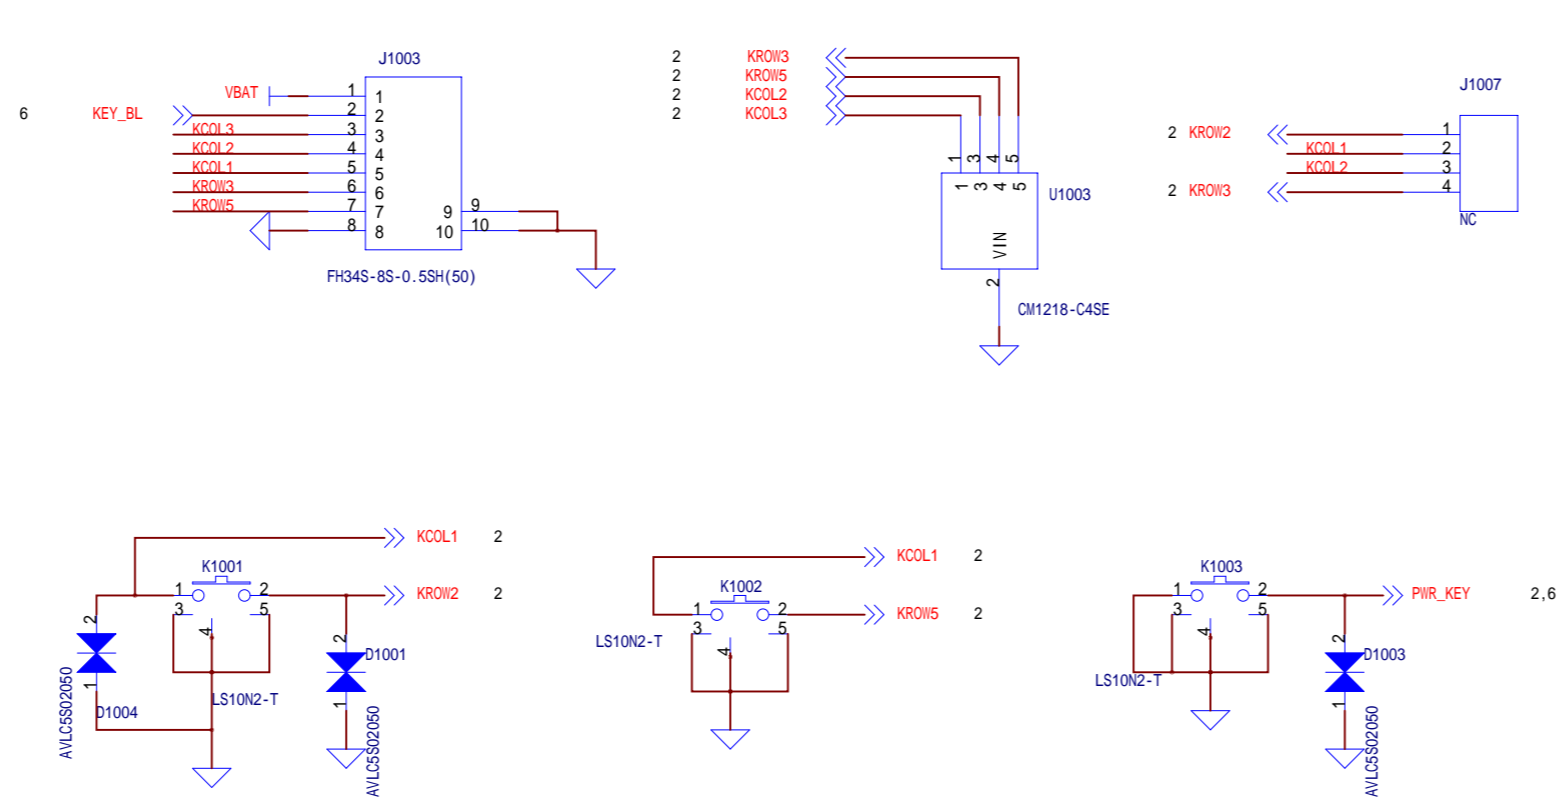

TOUCH PANEL (CAP)

Key

USB CONNECTOR

SUB CONNECTOR

OFN MOUSE

Charge LED