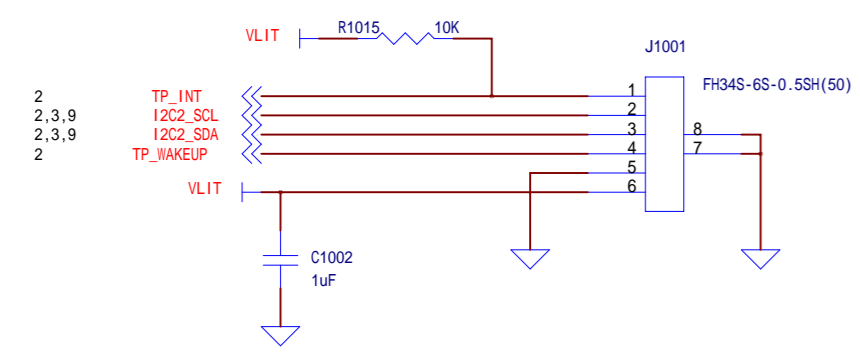

TOUCH PANEL (CAP)

Key

USB CONNECTOR

SUB CONNECTOR

OFN MOUSE

Charge LED