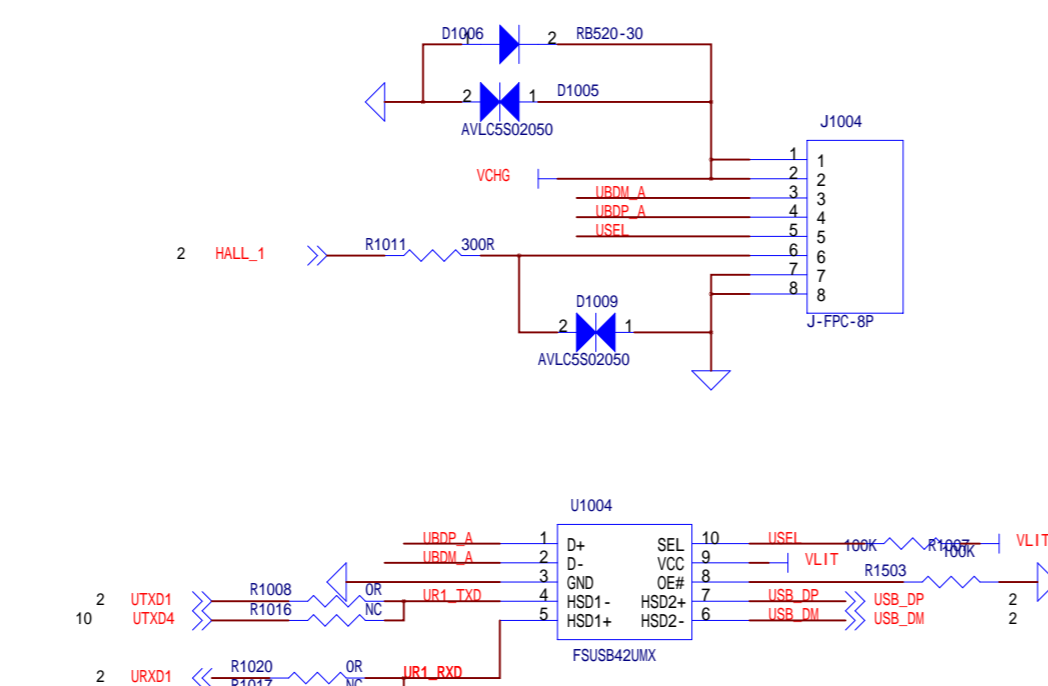

TOUCH PANEL (CAP)

Key

USB CONNECTOR

SUB CONNECTOR

OFN MOUSE

Charge LED