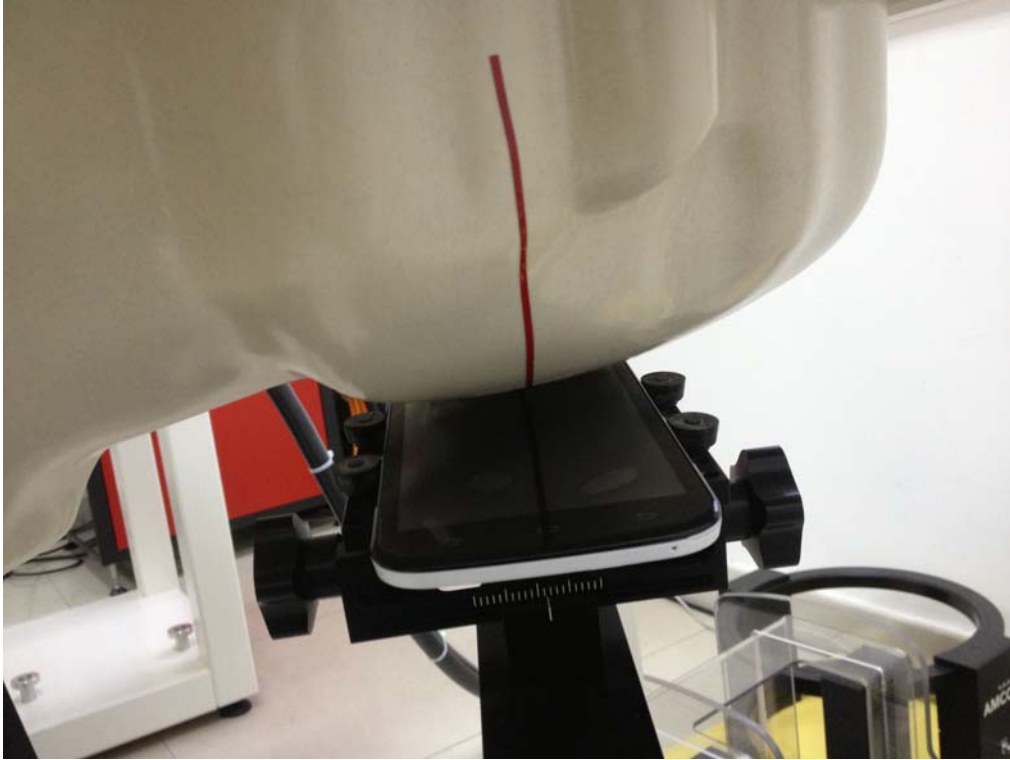

Test setup photos of the EUT_SAR

Right Head Tilt Setup Photo

Right Head Touch Setup Photo

Left Head Tilt Setup Photo

Left Head Touch Setup Photo

10mm Body-worn Rear Setup Photo

10mm Body-worn Left Side Setup Photo

10mm Body-worn Right Side Setup Photo

10mm Body-worn Top Side Setup Photo

10mm Body-worn Bottom Side Setup Photo

10mm Body-worn Rear (With Headset)Setup Photo

10mm Body-worn Front Side Setup Photo