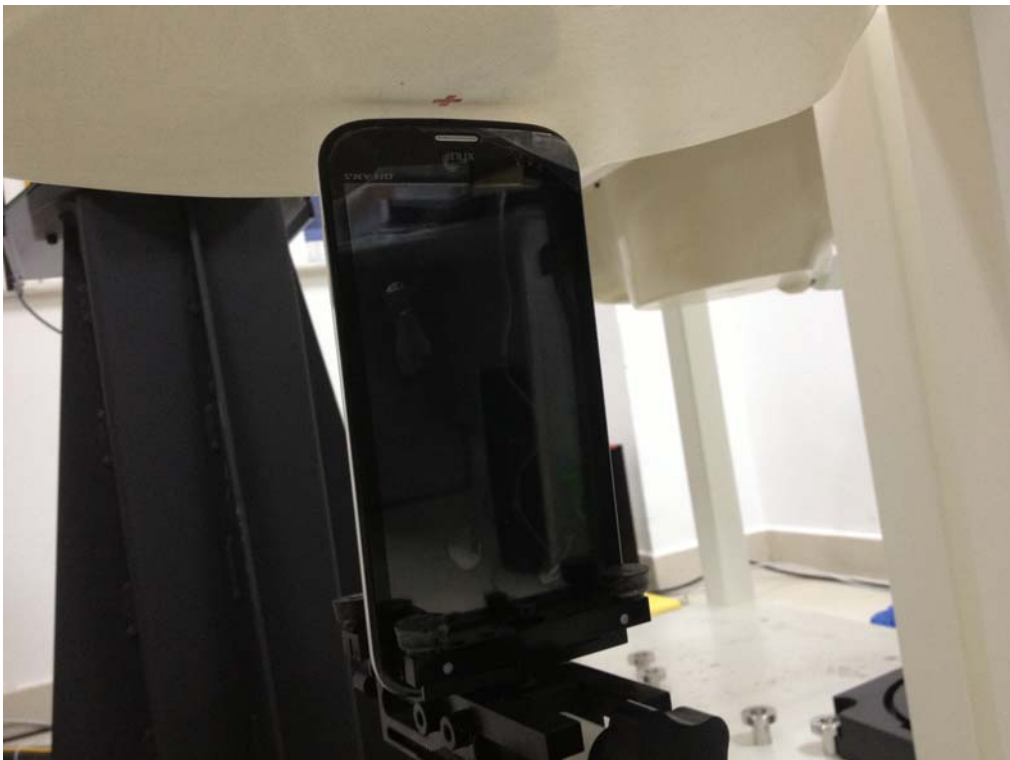

Test setup photos of the EUT_SAR

Right Head Tilt Setup Photo

Right Head Touch Setup Photo

Left Head Tilt Setup Photo

Left Head Touch Setup Photo

10mm Body-worn Rear Setup Photo

10mm Body-worn Left Side Setup Photo

10mm Body-worn Right Side Setup Photo

10mm Body-worn Top Side Setup Photo

10mm Body-worn Bottom Side Setup Photo

10mm Body-worn Rear (With Headset)Setup Photo

10mm Body-worn Front Side Setup Photo