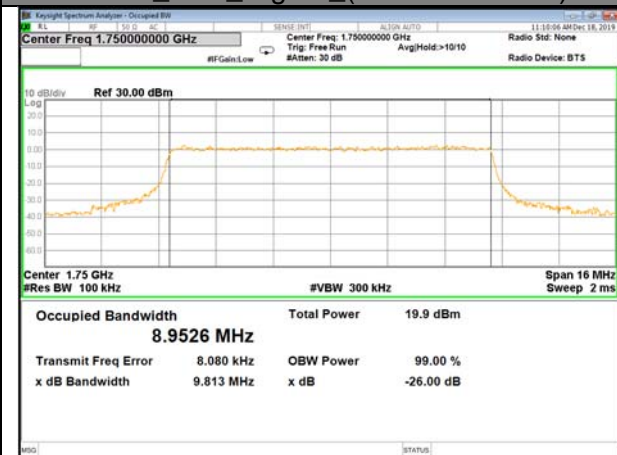

LTE_FDD_BAND-4

LTE_FDD_BAND-4

QPSK_10M_Lower_(26BW and 99%)

16QAM_10M_Lower_(26BW and 99%)

QPSK_10M_Middle_(26BW and 99%)

16QAM_10M_Middle_(26BW and 99%)

QPSK_10M_Higher_(26BW and 99%)

16QAM_10M_Higher_(26BW and 99%)