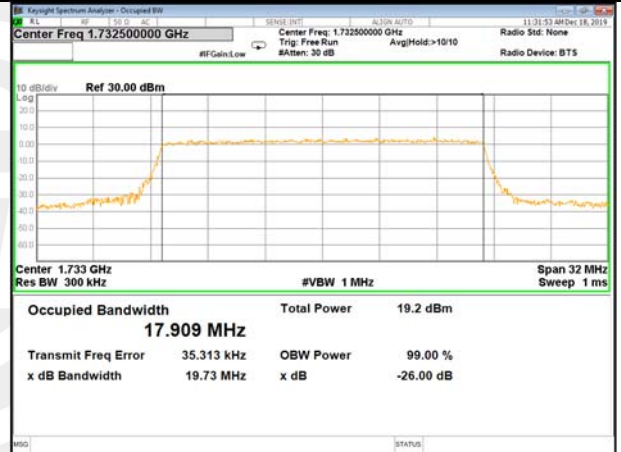

LTE_FDD_BAND-4

LTE_FDD_BAND-4

QPSK_20M_Lower_(26BW and 99%)

16QAM_20M_Lower_(26BW and 99%)

QPSK_20M_Middle_(26BW and 99%)

16QAM_20M_Middle_(26BW and 99%)

QPSK_20M_Higher_(26BW and 99%)

16QAM_20M_Higher_(26BW and 99%)