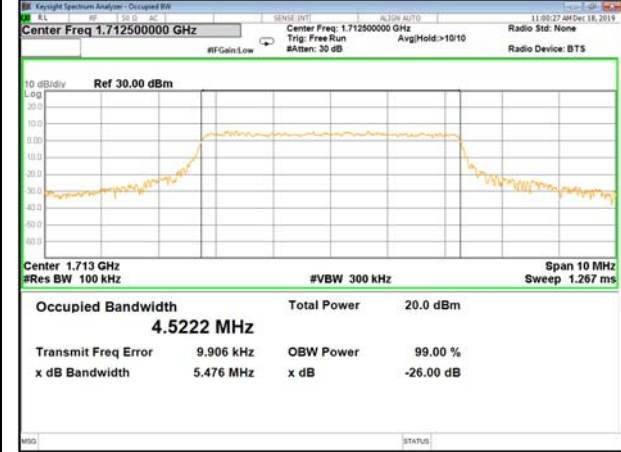

26BW and 99%
LTE_FDD_BAND-4

LTE_FDD_BAND-4

QPSK_1.4M_Lower_(26BW and 99%)

16QAM_1.4M_Lower_(26BW and 99%)

QPSK_1.4M_Middle_(26BW and 99%)

16QAM_1.4M_Middle_(26BW and 99%)

QPSK_1.4M_Higher_(26BW and 99%)

16QAM_1.4M_Higher_(26BW and 99%)

LTE_FDD_BAND-4

LTE_FDD_BAND-4

QPSK_3M_Lower_(26BW and 99%)

16QAM_3M_Lower_(26BW and 99%)

QPSK_3M_Middle_(26BW and 99%)

16QAM_3M_Middle_(26BW and 99%)

QPSK_3M_Higher_(26BW and 99%)

16QAM_3M_Higher_(26BW and 99%)

LTE_FDD_BAND-4

LTE_FDD_BAND-4

QPSK_5M_Lower_(26BW and 99%)

16QAM_5M_Lower_(26BW and 99%)

QPSK_5M_Middle_(26BW and 99%)

16QAM_5M_Middle_(26BW and 99%)

QPSK_5M_Higher_(26BW and 99%)

16QAM_5M_Higher_(26BW and 99%)