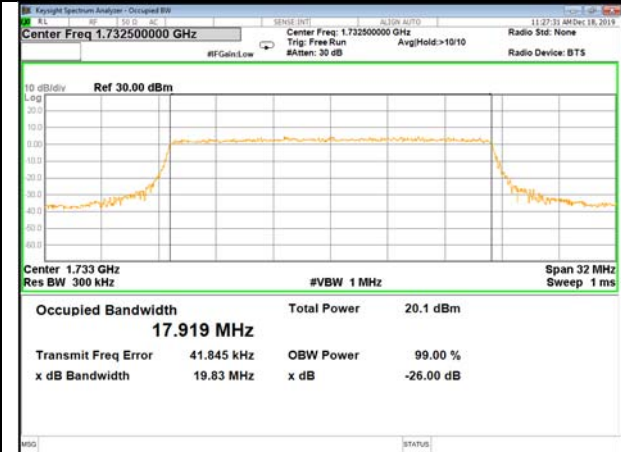

LTE_FDD_BAND-4

LTE_FDD_BAND-4

QPSK_20M_Lower_(26BW and 99%)

16QAM_20M_Lower_(26BW and 99%)

QPSK_20M_Middle_(26BW and 99%)

16QAM_20M_Middle_(26BW and 99%)

QPSK_20M_Higher_(26BW and 99%)

16QAM_20M_Higher_(26BW and 99%)