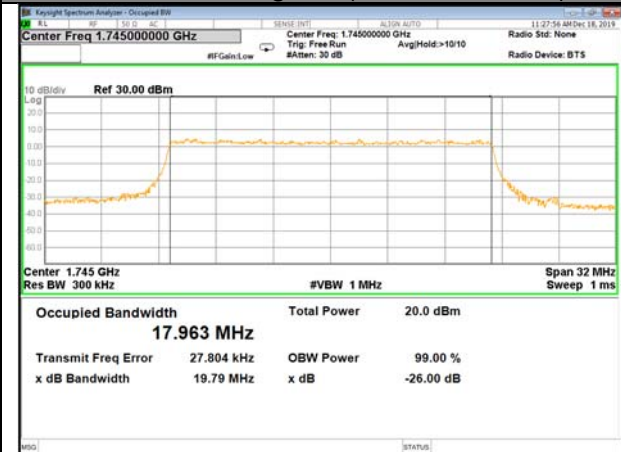

LTE_FDD_BAND-4

LTE_FDD_BAND-4

QPSK_20M_Lower_(26BW and 99%)

16QAM_20M_Lower_(26BW and 99%)

QPSK_20M_Middle_(26BW and 99%)

16QAM_20M_Middle_(26BW and 99%)

QPSK_20M_Higher_(26BW and 99%)

16QAM_20M_Higher_(26BW and 99%)