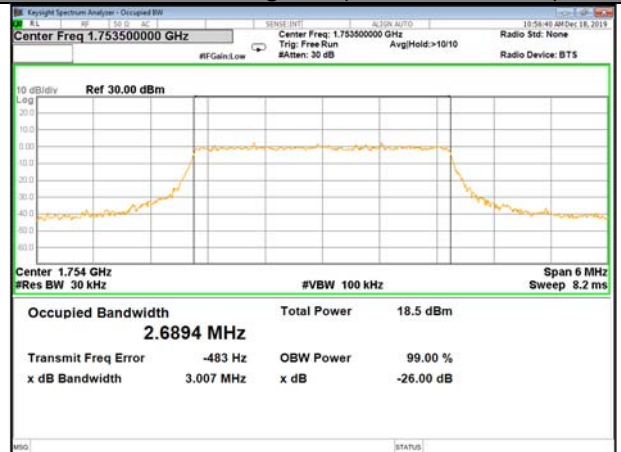

LTE_FDD_BAND-4

LTE_FDD_BAND-4

QPSK_3M_Lower_(26BW and 99%)

16QAM_3M_Lower_(26BW and 99%)

QPSK_3M_Middle_(26BW and 99%)

16QAM_3M_Middle_(26BW and 99%)

QPSK_3M_Higher_(26BW and 99%)

16QAM_3M_Higher_(26BW and 99%)

LTE_FDD_BAND-4

LTE_FDD_BAND-4

QPSK_5M_Lower_(26BW and 99%)

16QAM_5M_Lower_(26BW and 99%)

QPSK_5M_Middle_(26BW and 99%)

16QAM_5M_Middle_(26BW and 99%)

QPSK_5M_Higher_(26BW and 99%)

16QAM_5M_Higher_(26BW and 99%)