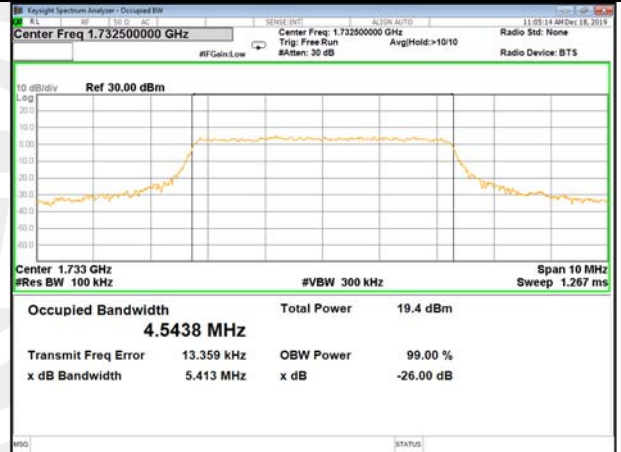

LTE_FDD_BAND-4

LTE_FDD_BAND-4

QPSK_5M_Lower_(26BW and 99%)

16QAM_5M_Lower_(26BW and 99%)

QPSK_5M_Middle_(26BW and 99%)

16QAM_5M_Middle_(26BW and 99%)

QPSK_5M_Higher_(26BW and 99%)

16QAM_5M_Higher_(26BW and 99%)

LTE_FDD_BAND-4

LTE_FDD_BAND-4

QPSK_10M_Lower_(26BW and 99%)

16QAM_10M_Lower_(26BW and 99%)

QPSK_10M_Middle_(26BW and 99%)

16QAM_10M_Middle_(26BW and 99%)

QPSK_10M_Higher_(26BW and 99%)

16QAM_10M_Higher_(26BW and 99%)