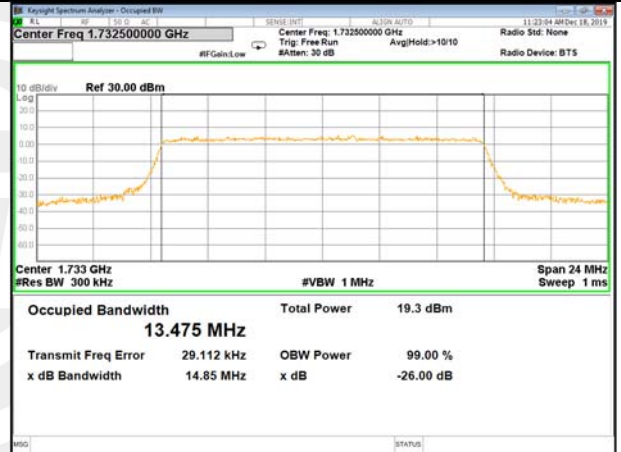

LTE_FDD_BAND-4

LTE_FDD_BAND-4

QPSK_10M_Lower_(26BW and 99%)

16QAM_10M_Lower_(26BW and 99%)

QPSK_10M_Middle_(26BW and 99%)

16QAM_10M_Middle_(26BW and 99%)

QPSK_10M_Higher_(26BW and 99%)

16QAM_10M_Higher_(26BW and 99%)

LTE_FDD_BAND-4

LTE_FDD_BAND-4

QPSK_15M_Lower_(26BW and 99%)

16QAM_15M_Lower_(26BW and 99%)

QPSK_15M_Middle_(26BW and 99%)

16QAM_15M_Middle_(26BW and 99%)

QPSK_15M_Higher_(26BW and 99%)

16QAM_15M_Higher_(26BW and 99%)