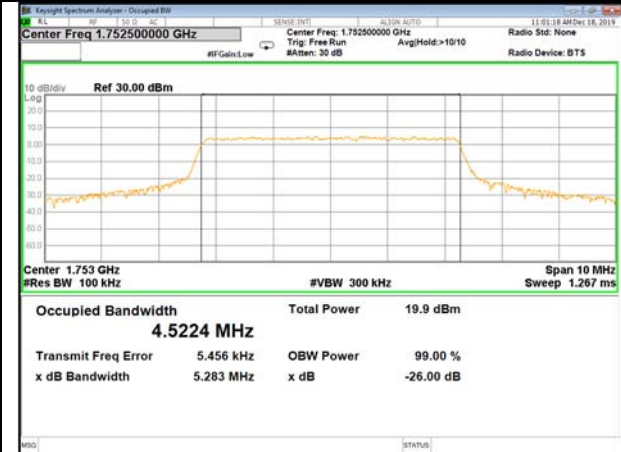

LTE_FDD_BAND-4

LTE_FDD_BAND-4

QPSK_5M_Lower_(26BW and 99%)

16QAM_5M_Lower_(26BW and 99%)

QPSK_5M_Middle_(26BW and 99%)

16QAM_5M_Middle_(26BW and 99%)

QPSK_5M_Higher_(26BW and 99%)

16QAM_5M_Higher_(26BW and 99%)