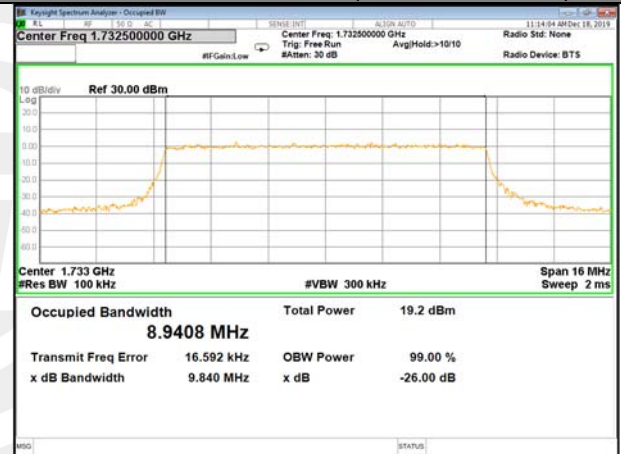

LTE_FDD_BAND-4

LTE_FDD_BAND-4

QPSK_5M_Lower_(26BW and 99%)

16QAM_5M_Lower_(26BW and 99%)

QPSK_5M_Middle_(26BW and 99%)

16QAM_5M_Middle_(26BW and 99%)

QPSK_5M_Higher_(26BW and 99%)

16QAM_5M_Higher_(26BW and 99%)

LTE_FDD_BAND-4

LTE_FDD_BAND-4

QPSK_10M_Lower_(26BW and 99%)

16QAM_10M_Lower_(26BW and 99%)

QPSK_10M_Middle_(26BW and 99%)

16QAM_10M_Middle_(26BW and 99%)

QPSK_10M_Higher_(26BW and 99%)

16QAM_10M_Higher_(26BW and 99%)