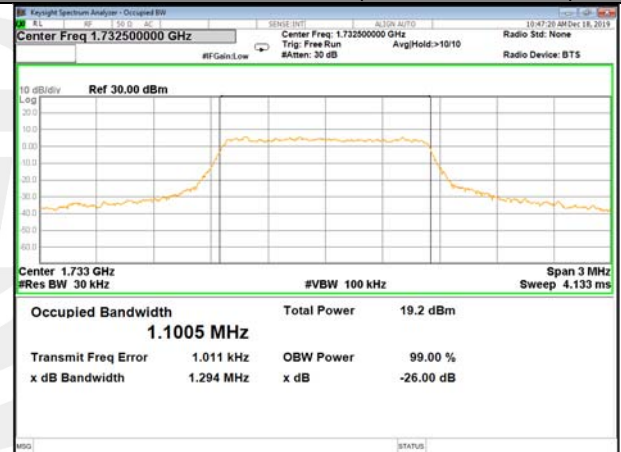

26BW and 99%
LTE_FDD_BAND-4

LTE_FDD_BAND-4

QPSK_1.4M_Lower_(26BW and 99%)

16QAM_1.4M_Lower_(26BW and 99%)

QPSK_1.4M_Middle_(26BW and 99%)

16QAM_1.4M_Middle_(26BW and 99%)

QPSK_1.4M_Higher_(26BW and 99%)

16QAM_1.4M_Higher_(26BW and 99%)

LTE_FDD_BAND-4

LTE_FDD_BAND-4

QPSK_3M_Lower_(26BW and 99%)

16QAM_3M_Lower_(26BW and 99%)

QPSK_3M_Middle_(26BW and 99%)

16QAM_3M_Middle_(26BW and 99%)

QPSK_3M_Higher_(26BW and 99%)

16QAM_3M_Higher_(26BW and 99%)