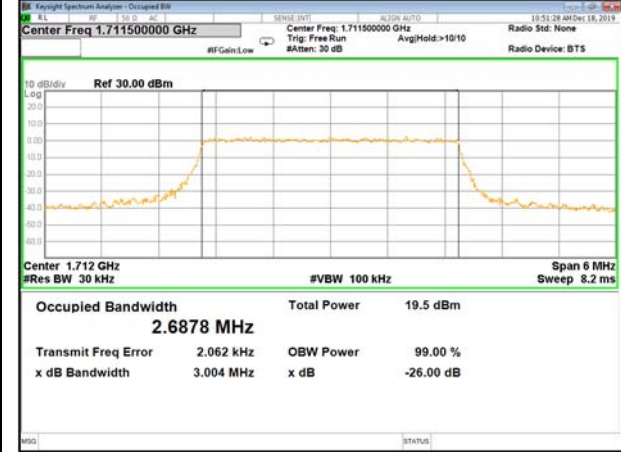

26BW and 99%
LTE_FDD_BAND-4

LTE_FDD_BAND-4

QPSK_1.4M_Lower_(26BW and 99%)

16QAM_1.4M_Lower_(26BW and 99%)

QPSK_1.4M_Middle_(26BW and 99%)

16QAM_1.4M_Middle_(26BW and 99%)

QPSK_1.4M_Higher_(26BW and 99%)

16QAM_1.4M_Higher_(26BW and 99%)

LTE_FDD_BAND-4

LTE_FDD_BAND-4

QPSK_3M_Lower_(26BW and 99%)

16QAM_3M_Lower_(26BW and 99%)

QPSK_3M_Middle_(26BW and 99%)

16QAM_3M_Middle_(26BW and 99%)

QPSK_3M_Higher_(26BW and 99%)

16QAM_3M_Higher_(26BW and 99%)