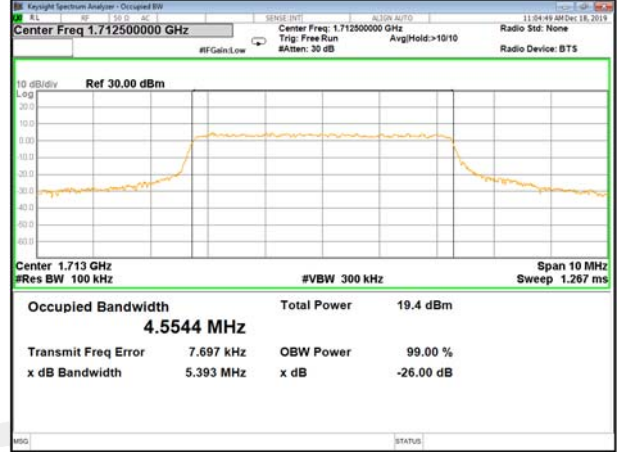

LTE_FDD_BAND-4

LTE_FDD_BAND-4

QPSK_3M_Lower_(26BW and 99%)

16QAM_3M_Lower_(26BW and 99%)

QPSK_3M_Middle_(26BW and 99%)

16QAM_3M_Middle_(26BW and 99%)

QPSK_3M_Higher_(26BW and 99%)

16QAM_3M_Higher_(26BW and 99%)

LTE_FDD_BAND-4

LTE_FDD_BAND-4

QPSK_5M_Lower_(26BW and 99%)

16QAM_5M_Lower_(26BW and 99%)

QPSK_5M_Middle_(26BW and 99%)

16QAM_5M_Middle_(26BW and 99%)

QPSK_5M_Higher_(26BW and 99%)

16QAM_5M_Higher_(26BW and 99%)