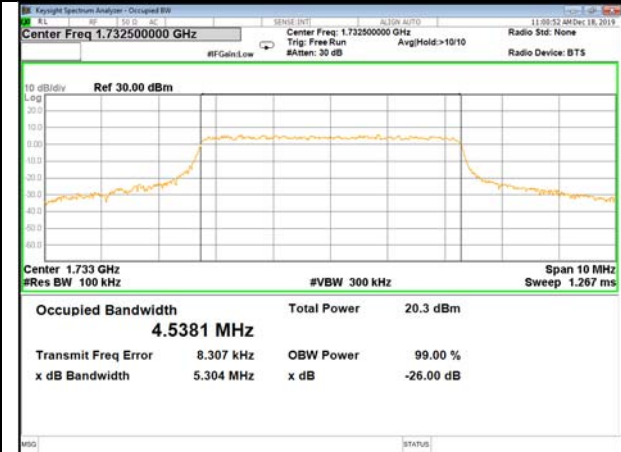

LTE_FDD_BAND-4

LTE_FDD_BAND-4

QPSK_5M_Lower_(26BW and 99%)

16QAM_5M_Lower_(26BW and 99%)

QPSK_5M_Middle_(26BW and 99%)

16QAM_5M_Middle_(26BW and 99%)

QPSK_5M_Higher_(26BW and 99%)

16QAM_5M_Higher_(26BW and 99%)