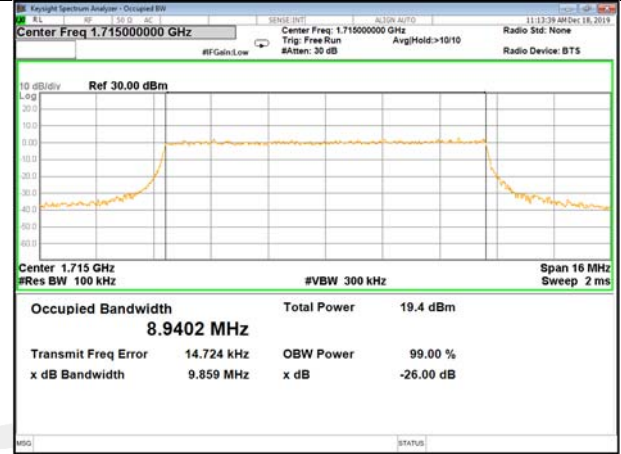

16QAM_10M_Lower_(26BW and 99%)