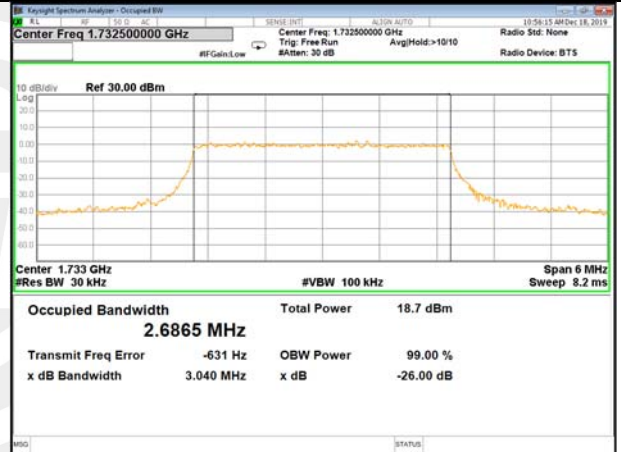

LTE_FDD_BAND-4

LTE_FDD_BAND-4

QPSK_3M_Lower_(26BW and 99%)

16QAM_3M_Lower_(26BW and 99%)

QPSK_3M_Middle_(26BW and 99%)

16QAM_3M_Middle_(26BW and 99%)

QPSK_3M_Higher_(26BW and 99%)

16QAM_3M_Higher_(26BW and 99%)

LTE_FDD_BAND-4

LTE_FDD_BAND-4

QPSK_5M_Lower_(26BW and 99%)

16QAM_5M_Lower_(26BW and 99%)

QPSK_5M_Middle_(26BW and 99%)

16QAM_5M_Middle_(26BW and 99%)

QPSK_5M_Higher_(26BW and 99%)

16QAM_5M_Higher_(26BW and 99%)