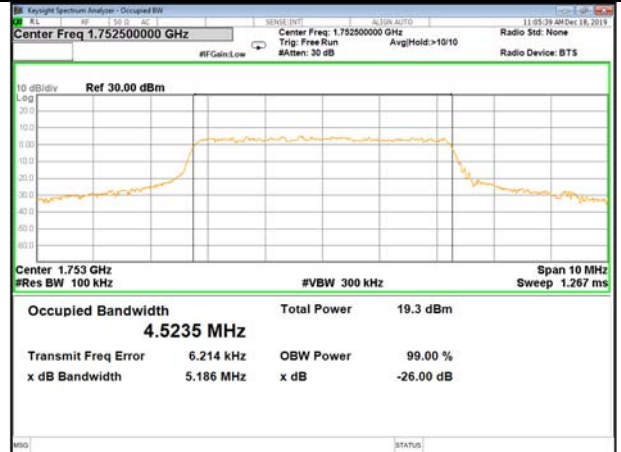

LTE_FDD_BAND-4

LTE_FDD_BAND-4

QPSK_5M_Lower_(26BW and 99%)

16QAM_5M_Lower_(26BW and 99%)

QPSK_5M_Middle_(26BW and 99%)

16QAM_5M_Middle_(26BW and 99%)

QPSK_5M_Higher_(26BW and 99%)

16QAM_5M_Higher_(26BW and 99%)

LTE_FDD_BAND-4

LTE_FDD_BAND-4

QPSK_10M_Lower_(26BW and 99%)

16QAM_10M_Lower_(26BW and 99%)

QPSK_10M_Middle_(26BW and 99%)

16QAM_10M_Middle_(26BW and 99%)

QPSK_10M_Higher_(26BW and 99%)

16QAM_10M_Higher_(26BW and 99%)