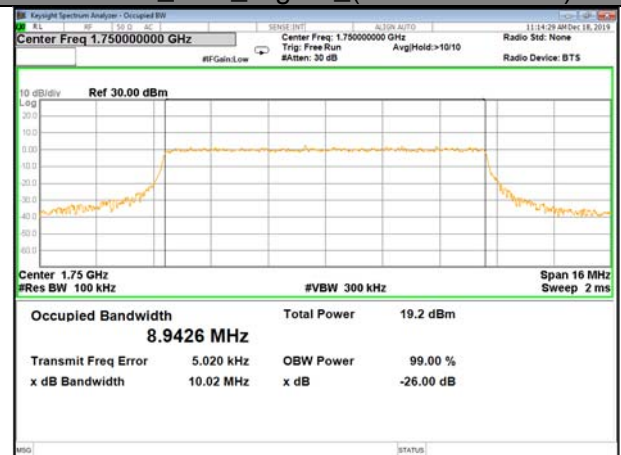

LTE_FDD_BAND-4

LTE_FDD_BAND-4

QPSK_5M_Lower_(26BW and 99%)

16QAM_5M_Lower_(26BW and 99%)

QPSK_5M_Middle_(26BW and 99%)

16QAM_5M_Middle_(26BW and 99%)

QPSK_5M_Higher_(26BW and 99%)

16QAM_5M_Higher_(26BW and 99%)

LTE_FDD_BAND-4

LTE_FDD_BAND-4

QPSK_10M_Lower_(26BW and 99%)

16QAM_10M_Lower_(26BW and 99%)

QPSK_10M_Middle_(26BW and 99%)

16QAM_10M_Middle_(26BW and 99%)

QPSK_10M_Higher_(26BW and 99%)

16QAM_10M_Higher_(26BW and 99%)

LTE_FDD_BAND-4

LTE_FDD_BAND-4

QPSK_15M_Lower_(26BW and 99%)

16QAM_15M_Lower_(26BW and 99%)

QPSK_15M_Middle_(26BW and 99%)

16QAM_15M_Middle_(26BW and 99%)

QPSK_15M_Higher_(26BW and 99%)

16QAM_15M_Higher_(26BW and 99%)