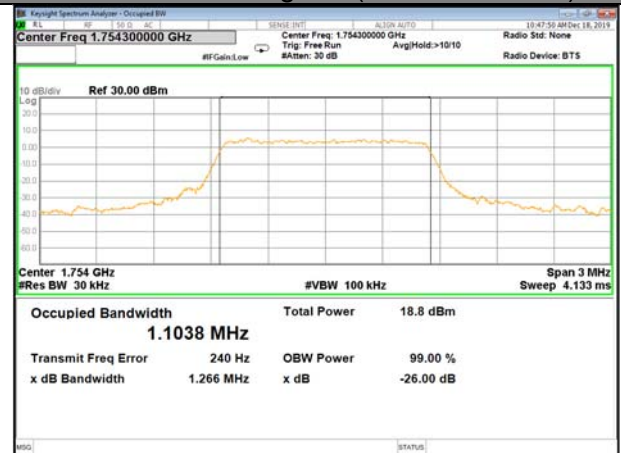

26BW and 99%
LTE_FDD_BAND-4

LTE_FDD_BAND-4

QPSK_1.4M_Lower_(26BW and 99%)

16QAM_1.4M_Lower_(26BW and 99%)

QPSK_1.4M_Middle_(26BW and 99%)

16QAM_1.4M_Middle_(26BW and 99%)

QPSK_1.4M_Higher_(26BW and 99%)

16QAM_1.4M_Higher_(26BW and 99%)

LTE_FDD_BAND-4

LTE_FDD_BAND-4

QPSK_3M_Lower_(26BW and 99%)

16QAM_3M_Lower_(26BW and 99%)

QPSK_3M_Middle_(26BW and 99%)

16QAM_3M_Middle_(26BW and 99%)

QPSK_3M_Higher_(26BW and 99%)

16QAM_3M_Higher_(26BW and 99%)