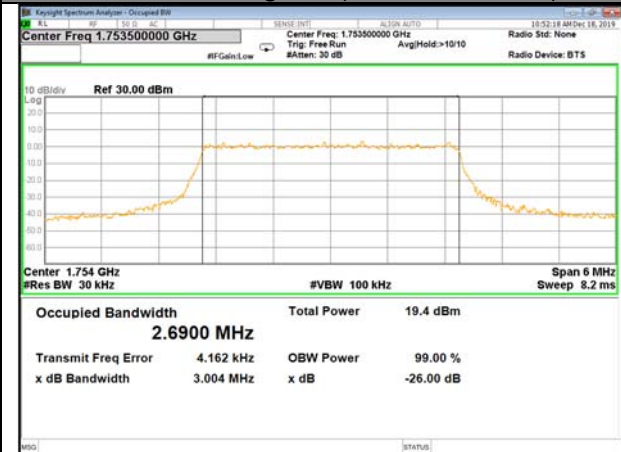

LTE_FDD_BAND-4

LTE_FDD_BAND-4

QPSK_3M_Lower_(26BW and 99%)

16QAM_3M_Lower_(26BW and 99%)

QPSK_3M_Middle_(26BW and 99%)

16QAM_3M_Middle_(26BW and 99%)

QPSK_3M_Higher_(26BW and 99%)

16QAM_3M_Higher_(26BW and 99%)

LTE_FDD_BAND-4

LTE_FDD_BAND-4

QPSK_5M_Lower_(26BW and 99%)

16QAM_5M_Lower_(26BW and 99%)

QPSK_5M_Middle_(26BW and 99%)

16QAM_5M_Middle_(26BW and 99%)

QPSK_5M_Higher_(26BW and 99%)

16QAM_5M_Higher_(26BW and 99%)