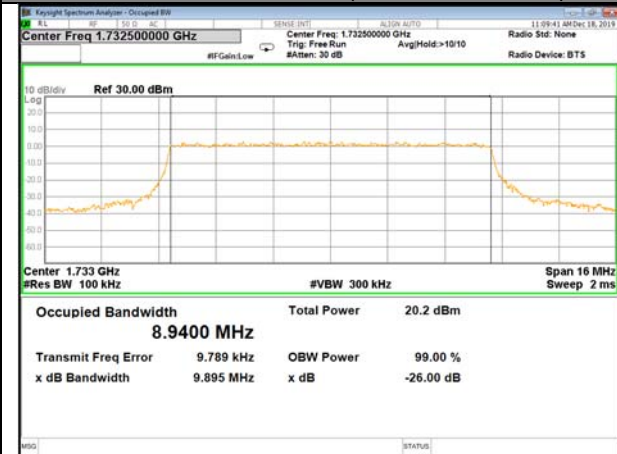

LTE_FDD_BAND-4

LTE_FDD_BAND-4

QPSK_10M_Lower_(26BW and 99%)

16QAM_10M_Lower_(26BW and 99%)

QPSK_10M_Middle_(26BW and 99%)

16QAM_10M_Middle_(26BW and 99%)

QPSK_10M_Higher_(26BW and 99%)

16QAM_10M_Higher_(26BW and 99%)