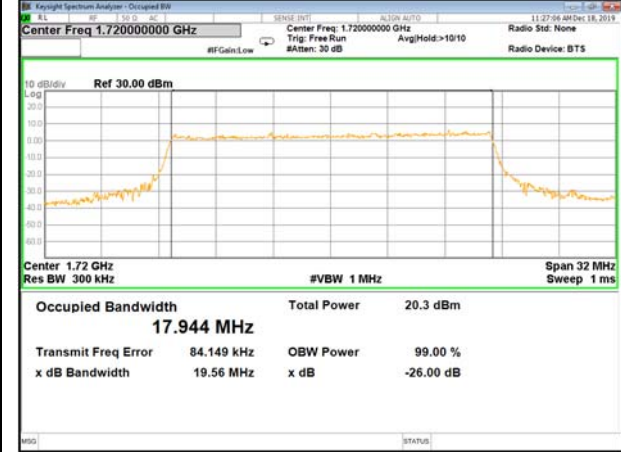

LTE_FDD_BAND-4

LTE_FDD_BAND-4

QPSK_20M_Lower_(26BW and 99%)