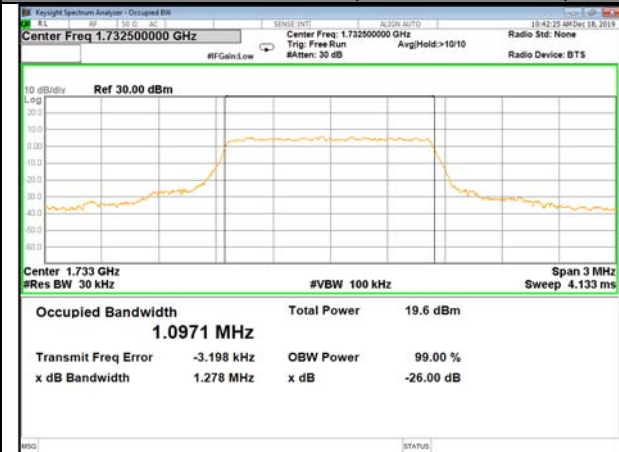

26BW and 99%
LTE_FDD_BAND-4

LTE_FDD_BAND-4

QPSK_1.4M_Lower_(26BW and 99%)

16QAM_1.4M_Lower_(26BW and 99%)

QPSK_1.4M_Middle_(26BW and 99%)

16QAM_1.4M_Middle_(26BW and 99%)

QPSK_1.4M_Higher_(26BW and 99%)

16QAM_1.4M_Higher_(26BW and 99%)

LTE_FDD_BAND-4

LTE_FDD_BAND-4

QPSK_3M_Lower_(26BW and 99%)

16QAM_3M_Lower_(26BW and 99%)

QPSK_3M_Middle_(26BW and 99%)

16QAM_3M_Middle_(26BW and 99%)

QPSK_3M_Higher_(26BW and 99%)

16QAM_3M_Higher_(26BW and 99%)