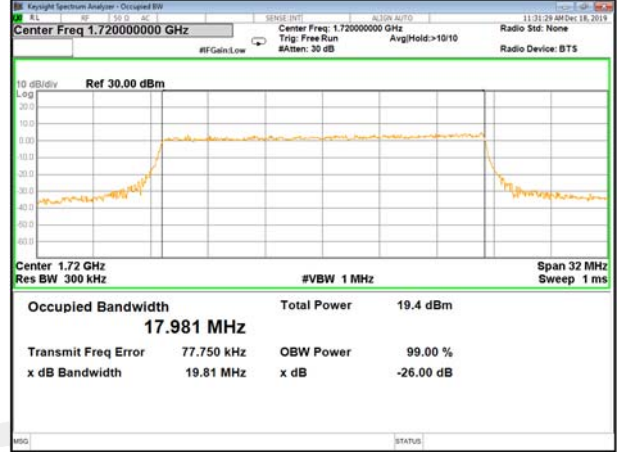

16QAM_20M_Lower_(26BW and 99%)