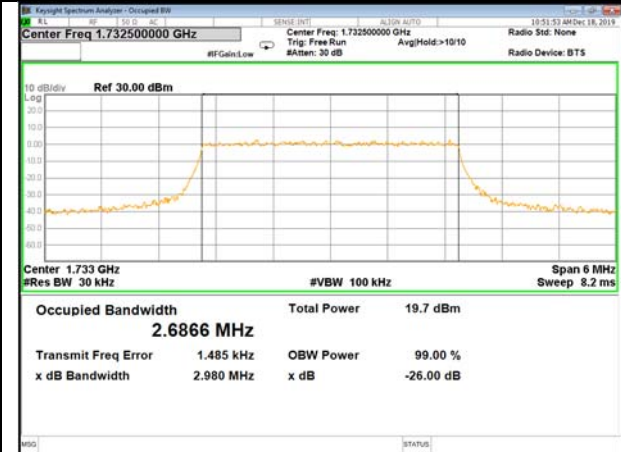

LTE_FDD_BAND-4

LTE_FDD_BAND-4

QPSK_3M_Lower_(26BW and 99%)

16QAM_3M_Lower_(26BW and 99%)

QPSK_3M_Middle_(26BW and 99%)

16QAM_3M_Middle_(26BW and 99%)

QPSK_3M_Higher_(26BW and 99%)

16QAM_3M_Higher_(26BW and 99%)

LTE_FDD_BAND-4

LTE_FDD_BAND-4

QPSK_5M_Lower_(26BW and 99%)

16QAM_5M_Lower_(26BW and 99%)

QPSK_5M_Middle_(26BW and 99%)

16QAM_5M_Middle_(26BW and 99%)

QPSK_5M_Higher_(26BW and 99%)

16QAM_5M_Higher_(26BW and 99%)