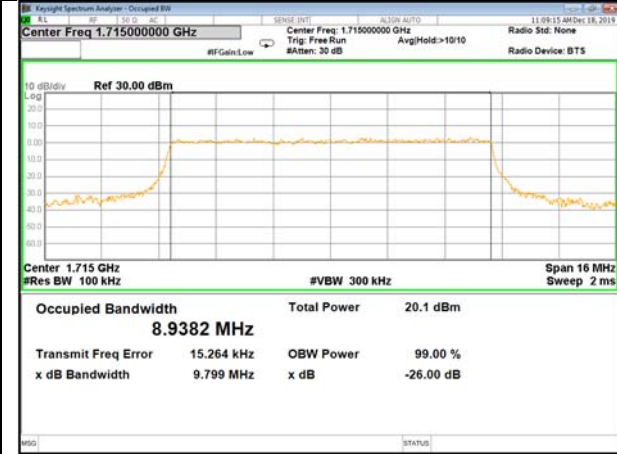

LTE_FDD_BAND-4

LTE_FDD_BAND-4

QPSK_10M_Lower_(26BW and 99%)