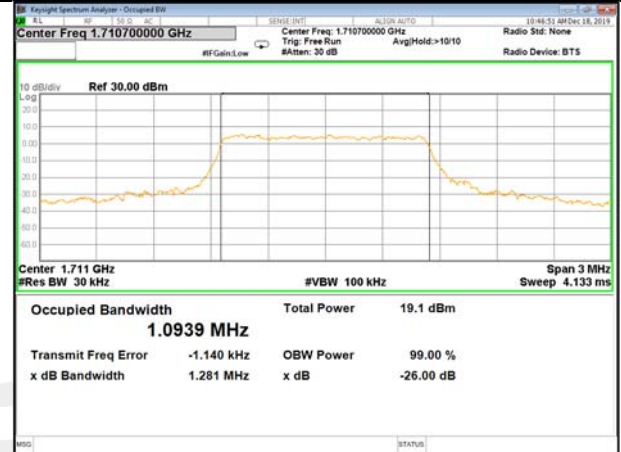

26BW and 99%
LTE_FDD_BAND-4

LTE_FDD_BAND-4

QPSK_1.4M_Lower_(26BW and 99%)

16QAM_1.4M_Lower_(26BW and 99%)

QPSK_1.4M_Middle_(26BW and 99%)

16QAM_1.4M_Middle_(26BW and 99%)

QPSK_1.4M_Higher_(26BW and 99%)

16QAM_1.4M_Higher_(26BW and 99%)

LTE_FDD_BAND-4

LTE_FDD_BAND-4

QPSK_3M_Lower_(26BW and 99%)

16QAM_3M_Lower_(26BW and 99%)

QPSK_3M_Middle_(26BW and 99%)

16QAM_3M_Middle_(26BW and 99%)

QPSK_3M_Higher_(26BW and 99%)

16QAM_3M_Higher_(26BW and 99%)