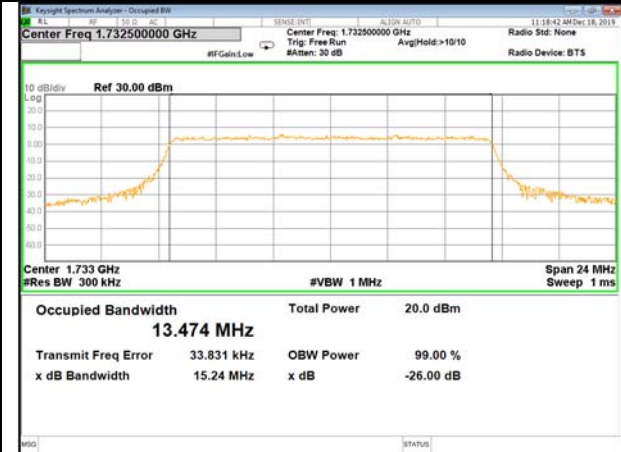

LTE_FDD_BAND-4

LTE_FDD_BAND-4

QPSK_15M_Lower_(26BW and 99%)

16QAM_15M_Lower_(26BW and 99%)

QPSK_15M_Middle_(26BW and 99%)

16QAM_15M_Middle_(26BW and 99%)

QPSK_15M_Higher_(26BW and 99%)

16QAM_15M_Higher_(26BW and 99%)