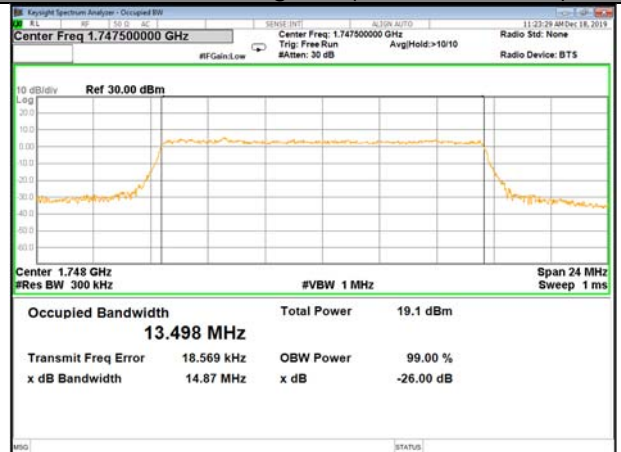

LTE_FDD_BAND-4

LTE_FDD_BAND-4

QPSK_10M_Lower_(26BW and 99%)

16QAM_10M_Lower_(26BW and 99%)

QPSK_10M_Middle_(26BW and 99%)

16QAM_10M_Middle_(26BW and 99%)

QPSK_10M_Higher_(26BW and 99%)

16QAM_10M_Higher_(26BW and 99%)

LTE_FDD_BAND-4

LTE_FDD_BAND-4

QPSK_15M_Lower_(26BW and 99%)

16QAM_15M_Lower_(26BW and 99%)

QPSK_15M_Middle_(26BW and 99%)

16QAM_15M_Middle_(26BW and 99%)

QPSK_15M_Higher_(26BW and 99%)

16QAM_15M_Higher_(26BW and 99%)