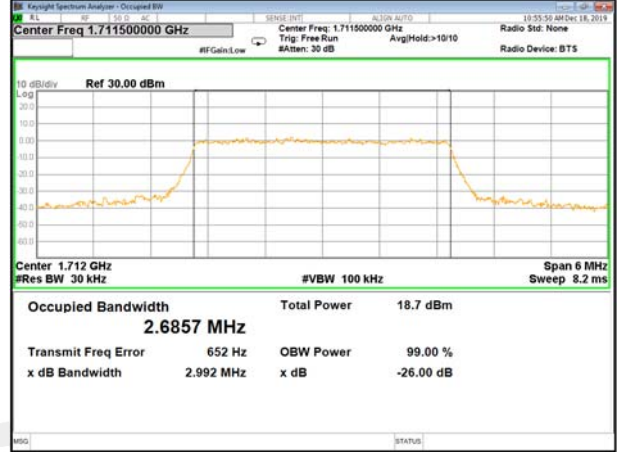

26BW and 99%
LTE_FDD_BAND-4

LTE_FDD_BAND-4

QPSK_1.4M_Lower_(26BW and 99%)

16QAM_1.4M_Lower_(26BW and 99%)

QPSK_1.4M_Middle_(26BW and 99%)

16QAM_1.4M_Middle_(26BW and 99%)

QPSK_1.4M_Higher_(26BW and 99%)

16QAM_1.4M_Higher_(26BW and 99%)

LTE_FDD_BAND-4

LTE_FDD_BAND-4

QPSK_3M_Lower_(26BW and 99%)

16QAM_3M_Lower_(26BW and 99%)

QPSK_3M_Middle_(26BW and 99%)

16QAM_3M_Middle_(26BW and 99%)

QPSK_3M_Higher_(26BW and 99%)

16QAM_3M_Higher_(26BW and 99%)