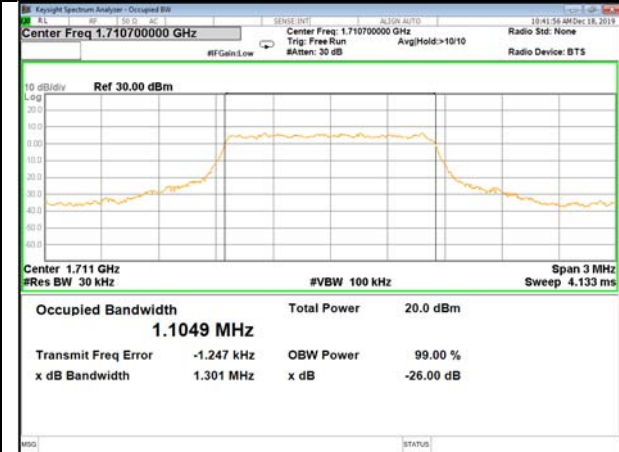

26BW and 99%
LTE_FDD_BAND-4

LTE_FDD_BAND-4

QPSK_1.4M_Lower_(26BW and 99%)

16QAM_1.4M_Lower_(26BW and 99%)

QPSK_1.4M_Middle_(26BW and 99%)

16QAM_1.4M_Middle_(26BW and 99%)

QPSK_1.4M_Higher_(26BW and 99%)

16QAM_1.4M_Higher_(26BW and 99%)

LTE_FDD_BAND-4

LTE_FDD_BAND-4

QPSK_3M_Lower_(26BW and 99%)

16QAM_3M_Lower_(26BW and 99%)

QPSK_3M_Middle_(26BW and 99%)

16QAM_3M_Middle_(26BW and 99%)

QPSK_3M_Higher_(26BW and 99%)

16QAM_3M_Higher_(26BW and 99%)