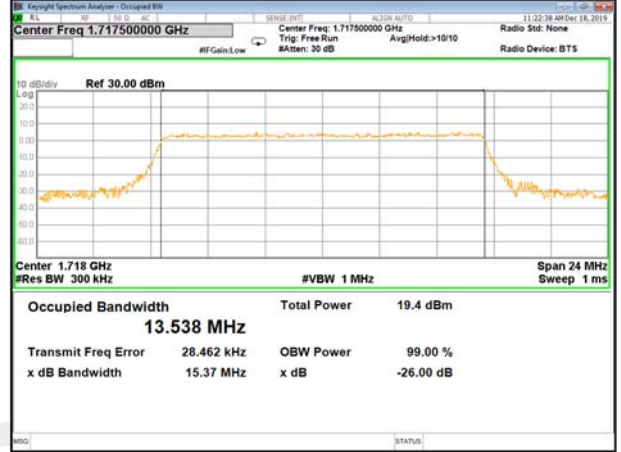

16QAM_15M_Lower_(26BW and 99%)