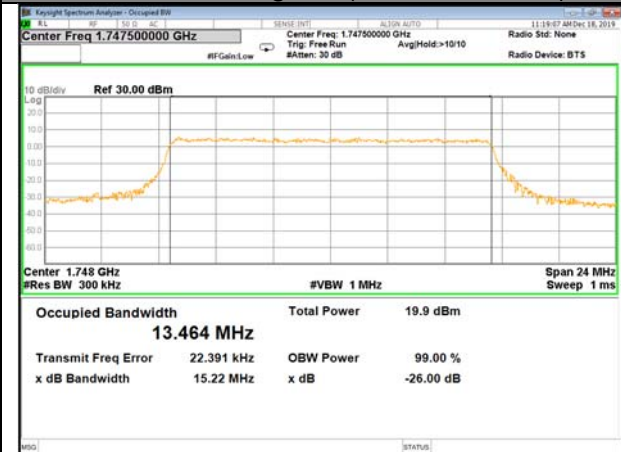

LTE_FDD_BAND-4

LTE_FDD_BAND-4

QPSK_10M_Lower_(26BW and 99%)

16QAM_10M_Lower_(26BW and 99%)

QPSK_10M_Middle_(26BW and 99%)

16QAM_10M_Middle_(26BW and 99%)

QPSK_10M_Higher_(26BW and 99%)

16QAM_10M_Higher_(26BW and 99%)

LTE_FDD_BAND-4

LTE_FDD_BAND-4

QPSK_15M_Lower_(26BW and 99%)

16QAM_15M_Lower_(26BW and 99%)

QPSK_15M_Middle_(26BW and 99%)

16QAM_15M_Middle_(26BW and 99%)

QPSK_15M_Higher_(26BW and 99%)

16QAM_15M_Higher_(26BW and 99%)