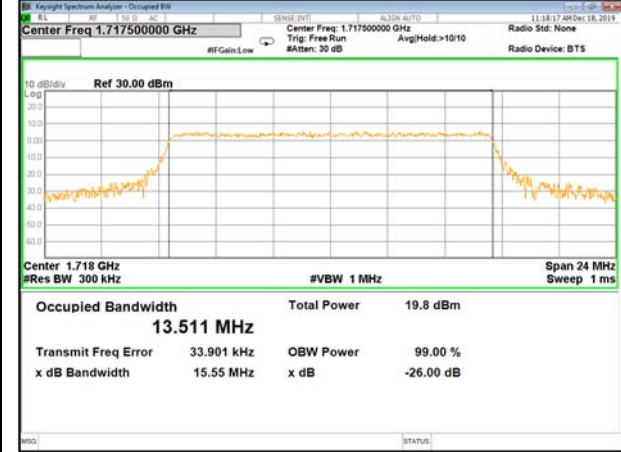

LTE_FDD_BAND-4

LTE_FDD_BAND-4

QPSK_15M_Lower_(26BW and 99%)