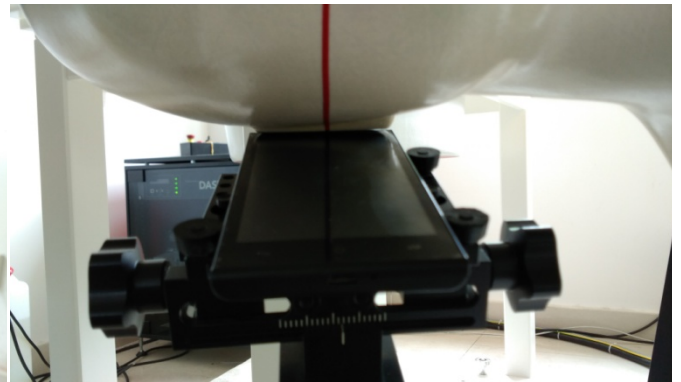

### 17. TestSetup Photos

Liquid depth in the head phantom (835MHz)

Liquid depth in the body phantom (835MHz)

Liquid depth in the head phantom (1900MHz)

Liquid depth in the body phantom (1900MHz)

Liquid depth in the head phantom (2450MHz)

Liquid depth in the body phantom (2450MHz)

Left Head Touch

Right Head Touch

Left Head Tilt (15°)

Right Head Tilt (15°)

Body-worn Front Side (5mm)

Body-worn Rear Side (5mm)

Hotspot mode - Front Side (10mm)

Hotspot mode - Rear Side (10mm)

Hotspot mode - Left Side (10mm)

Hotspot mode - Right Side (10mm)

Hotspot mode - Top Side (10mm)

Hotspot mode - Bottom Side (10mm)