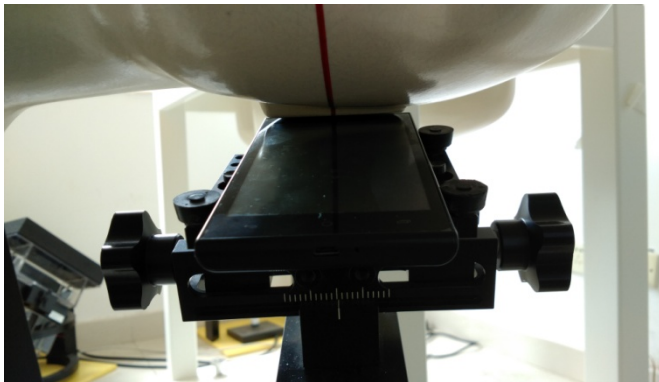

### 17. TestSetup Photos

Liquid depth in the head phantom (835MHz)

Liquid depth in the body phantom (835MHz)

Liquid depth in the head phantom (1900MHz)

Liquid depth in the body phantom (1900MHz)

Liquid depth in the head phantom (2450MHz)

Liquid depth in the body phantom (2450MHz)

Left Head Touch

Right Head Touch

Left Head Tilt (15°)

Right Head Tilt (15°)

Body-worn Front Side (5mm)

Body-worn Rear Side (5mm)

Hotspot mode - Front Side (10mm)

Hotspot mode - Rear Side (10mm)

Hotspot mode - Left Side (10mm)

Hotspot mode - Right Side (10mm)

Hotspot mode - Top Side (10mm)

Hotspot mode - Bottom Side (10mm)