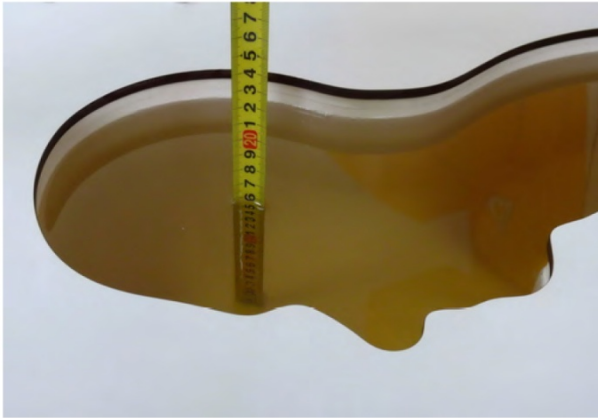

### 17. TestSetup Photos

Liquid depth in the head phantom (835MHz)

Liquid depth in the body phantom (835MHz)

Liquid depth in the head phantom (1900MHz)

Liquid depth in the body phantom (1900MHz)

Liquid depth in the head phantom (2450MHz)

Liquid depth in the body phantom (2450MHz)

Left Head Touch

Right Head Touch

Left Head Tilt (15°)

Right Head Tilt (15°)

Body-worn Front Side (5mm)

Body-worn Rear Side (5mm)

Hotspot mode - Front Side (10mm)

Hotspot mode - Rear Side (10mm)

Hotspot mode - Left Side (10mm)

Hotspot mode - Right Side (10mm)

Hotspot mode - Top Side (10mm)

Hotspot mode - Bottom Side (10mm)