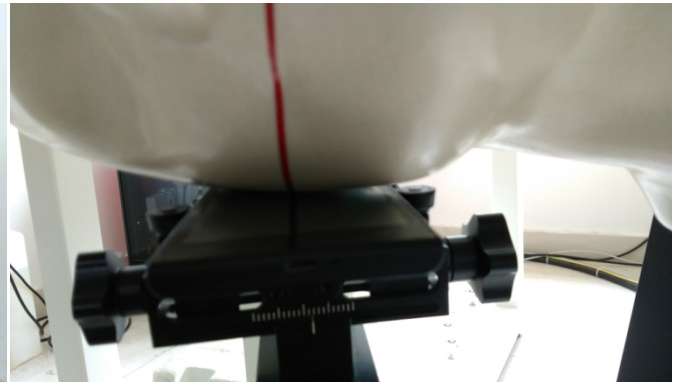

### 17. TestSetup Photos

Liquid depth in the head phantom (835MHz)

Liquid depth in the body phantom (835MHz)

Liquid depth in the head phantom (1900MHz)

Liquid depth in the body phantom (1900MHz)

Liquid depth in the head phantom (2450MHz)

Liquid depth in the body phantom (2450MHz)

Left Head Touch

Right Head Touch

Left Head Tilt (15°)

Right Head Tilt (15°)

Body-worn Front Side (5mm)

Body-worn Rear Side (5mm)

Hotspot mode - Front Side (10mm)

Hotspot mode - Rear Side (10mm)

Hotspot mode - Left Side (10mm)

Hotspot mode - Right Side (10mm)

Hotspot mode - Top Side (10mm)

Hotspot mode - Bottom Side (10mm)