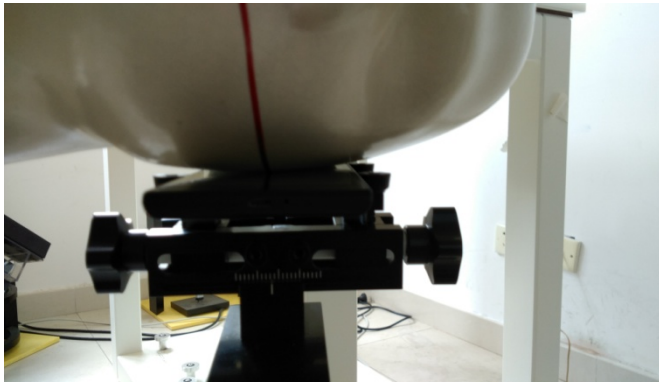

### 17. TestSetup Photos

Liquid depth in the head phantom (835MHz)

Liquid depth in the body phantom (835MHz)

Liquid depth in the head phantom (1900MHz)

Liquid depth in the body phantom (1900MHz)

Liquid depth in the head phantom (2450MHz)

Liquid depth in the body phantom (2450MHz)

Left Head Touch

Right Head Touch

Left Head Tilt (15°)

Right Head Tilt (15°)

Body-worn Front Side (5mm)

Body-worn Rear Side (5mm)

Hotspot mode - Front Side (10mm)

Hotspot mode - Rear Side (10mm)

Hotspot mode - Left Side (10mm)

Hotspot mode - Right Side (10mm)

Hotspot mode - Top Side (10mm)

Hotspot mode - Bottom Side (10mm)