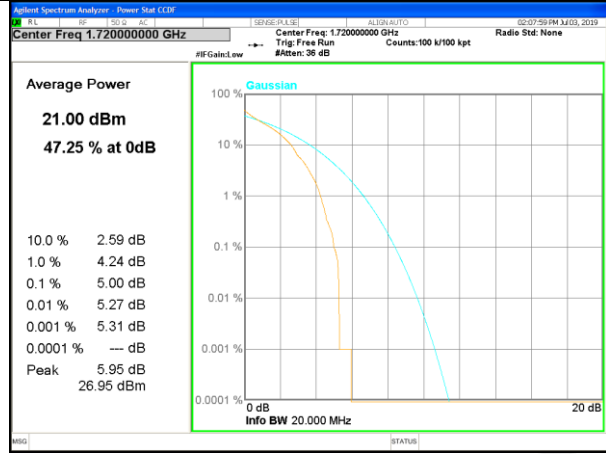

PAR
LTE_FDD_BAND-4

LTE band 4 /QPSK

Lowest Channel / 20MHz / 1 RB

Lowest Channel / 20MHz / 100 RB

Middle Channel / 20MHz / 1 RB

Middle Channel / 20MHz / 100 RB

Highest Channel / 20MHz / 1 RB

Highest Channel / 20MHz / 100 RB

LTE band 4 /16-QAM

Lowest Channel / 20MHz / 1 RB

Lowest Channel / 20MHz / 100 RB

Middle Channel / 20MHz / 1 RB

Middle Channel / 20MHz / 100 RB

Highest Channel / 20MHz / 1 RB

Highest Channel / 20MHz / 100 RB