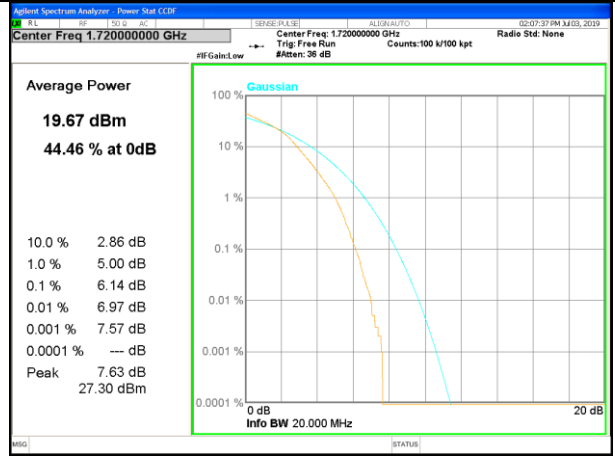

PAR
LTE_FDD_BAND-4

LTE band 4 /QPSK

Lowest Channel / 20MHz / 1 RB

Lowest Channel / 20MHz / 100 RB

Middle Channel / 20MHz / 1 RB

Middle Channel / 20MHz / 100 RB

Highest Channel / 20MHz / 1 RB

Highest Channel / 20MHz / 100 RB

LTE band 4 /16-QAM

Lowest Channel / 20MHz / 1 RB

Lowest Channel / 20MHz / 100 RB

Middle Channel / 20MHz / 1 RB

Middle Channel / 20MHz / 100 RB

Highest Channel / 20MHz / 1 RB

Highest Channel / 20MHz / 100 RB