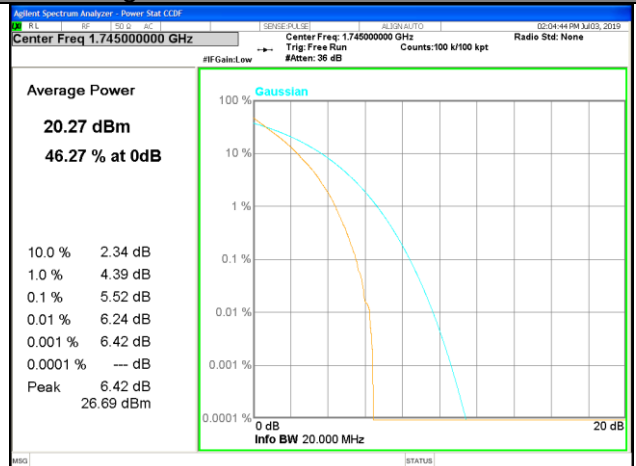

PAR
LTE_FDD_BAND-4

LTE band 4 /QPSK

Lowest Channel / 20MHz / 1 RB

Lowest Channel / 20MHz / 100 RB

Middle Channel / 20MHz / 1 RB

Middle Channel / 20MHz / 100 RB

Highest Channel / 20MHz / 1 RB

Highest Channel / 20MHz / 100 RB

LTE band 4 /16-QAM

Lowest Channel / 20MHz / 1 RB

Lowest Channel / 20MHz / 100 RB

Middle Channel / 20MHz / 1 RB

Middle Channel / 20MHz / 100 RB

Highest Channel / 20MHz / 1 RB

Highest Channel / 20MHz / 100 RB