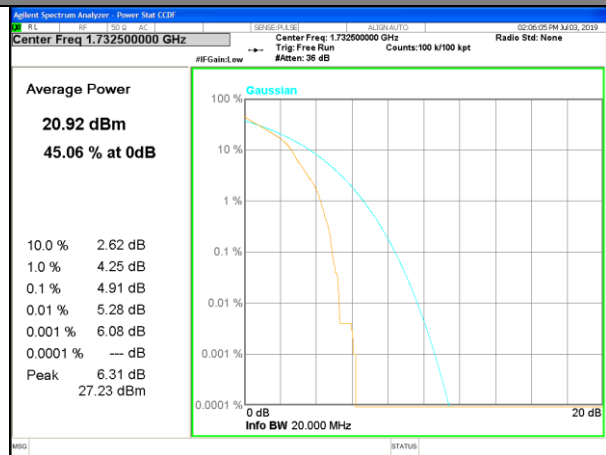

PAR
LTE_FDD_BAND-4

LTE band 4 /QPSK

Lowest Channel / 20MHz / 1 RB

Lowest Channel / 20MHz / 100 RB

Middle Channel / 20MHz / 1 RB

Middle Channel / 20MHz / 100 RB

Highest Channel / 20MHz / 1 RB

Highest Channel / 20MHz / 100 RB

LTE band 4 /16-QAM

Lowest Channel / 20MHz / 1 RB

Lowest Channel / 20MHz / 100 RB

Middle Channel / 20MHz / 1 RB

Middle Channel / 20MHz / 100 RB

Highest Channel / 20MHz / 1 RB

Highest Channel / 20MHz / 100 RB