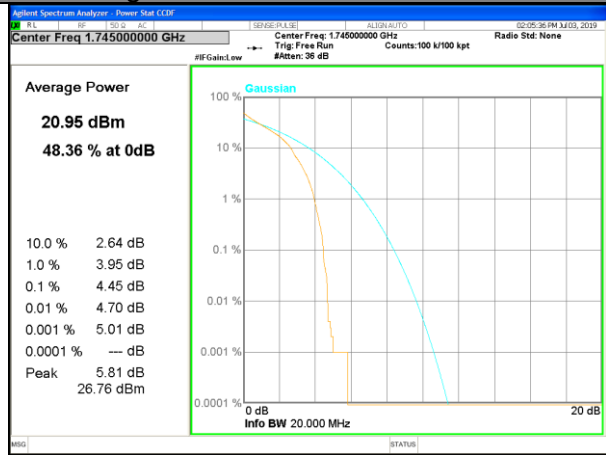

PAR
LTE_FDD_BAND-4

LTE band 4 /QPSK

Lowest Channel / 20MHz / 1 RB

Lowest Channel / 20MHz / 100 RB

Middle Channel / 20MHz / 1 RB

Middle Channel / 20MHz / 100 RB

Highest Channel / 20MHz / 1 RB

Highest Channel / 20MHz / 100 RB

LTE band 4 /16-QAM

Lowest Channel / 20MHz / 1 RB

Lowest Channel / 20MHz / 100 RB

Middle Channel / 20MHz / 1 RB

Middle Channel / 20MHz / 100 RB

Highest Channel / 20MHz / 1 RB

Highest Channel / 20MHz / 100 RB