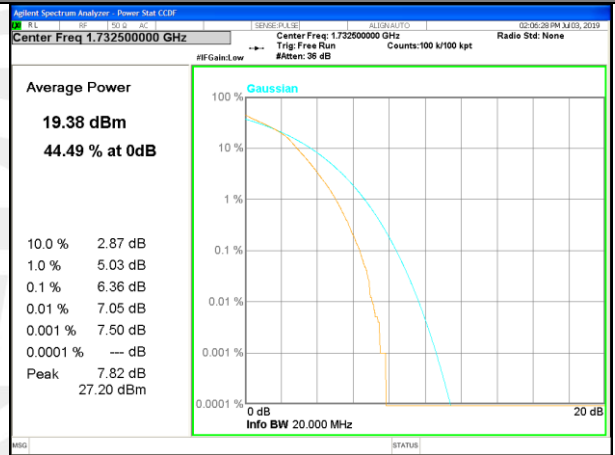

PAR
LTE_FDD_BAND-4

LTE band 4 /QPSK

Lowest Channel / 20MHz / 1 RB

Lowest Channel / 20MHz / 100 RB

Middle Channel / 20MHz / 1 RB

Middle Channel / 20MHz / 100 RB

Highest Channel / 20MHz / 1 RB

Highest Channel / 20MHz / 100 RB

LTE band 4 /16-QAM

Lowest Channel / 20MHz / 1 RB

Lowest Channel / 20MHz / 100 RB

Middle Channel / 20MHz / 1 RB

Middle Channel / 20MHz / 100 RB

Highest Channel / 20MHz / 1 RB

Highest Channel / 20MHz / 100 RB