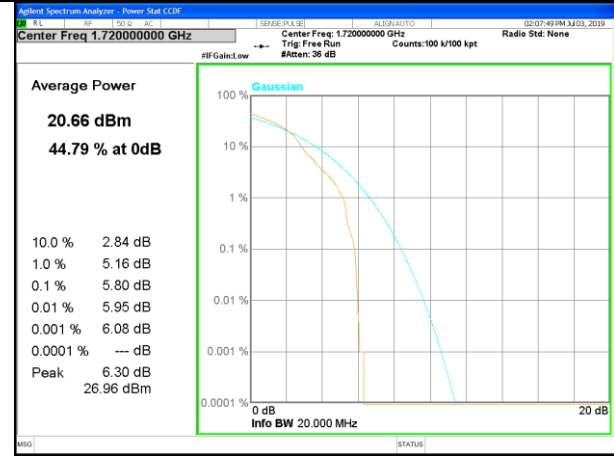

PAR
LTE_FDD_BAND-4

LTE band 4 /QPSK

Lowest Channel / 20MHz / 1 RB

Lowest Channel / 20MHz / 100 RB

Middle Channel / 20MHz / 1 RB

Middle Channel / 20MHz / 100 RB

Highest Channel / 20MHz / 1 RB

Highest Channel / 20MHz / 100 RB

LTE band 4 /16-QAM

Lowest Channel / 20MHz / 1 RB

Lowest Channel / 20MHz / 100 RB

Middle Channel / 20MHz / 1 RB

Middle Channel / 20MHz / 100 RB

Highest Channel / 20MHz / 1 RB

Highest Channel / 20MHz / 100 RB