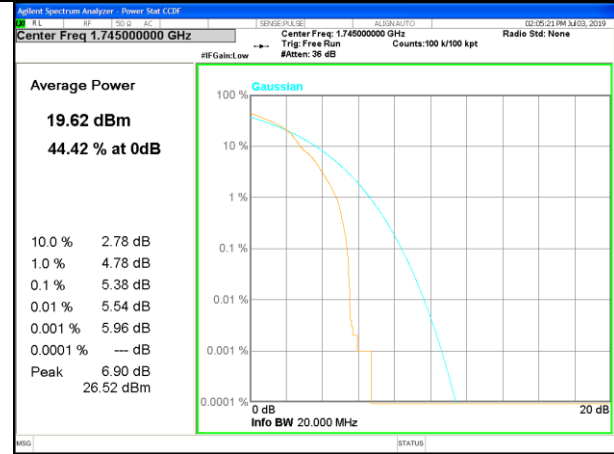

LTE band 4 /16-QAM

Lowest Channel / 20MHz / 1 RB

Lowest Channel / 20MHz / 100 RB

Middle Channel / 20MHz / 1 RB

Middle Channel / 20MHz / 100 RB

Highest Channel / 20MHz / 1 RB

Highest Channel / 20MHz / 100 RB