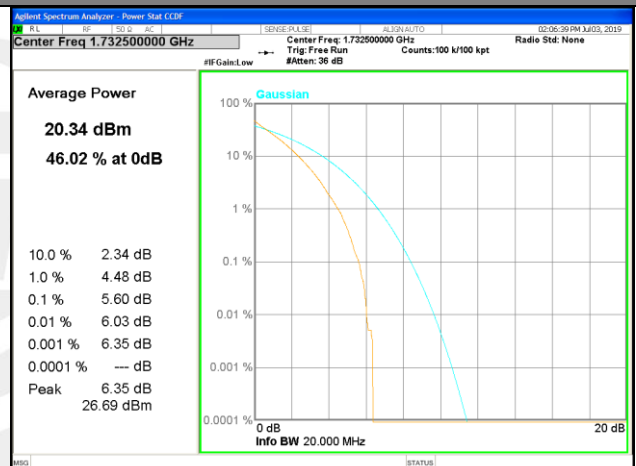

PAR
LTE_FDD_BAND-4

LTE band 4 /QPSK

Lowest Channel / 20MHz / 1 RB

Lowest Channel / 20MHz / 100 RB

Middle Channel / 20MHz / 1 RB

Middle Channel / 20MHz / 100 RB

Highest Channel / 20MHz / 1 RB

Highest Channel / 20MHz / 100 RB

LTE band 4 /16-QAM

Lowest Channel / 20MHz / 1 RB

Lowest Channel / 20MHz / 100 RB

Middle Channel / 20MHz / 1 RB

Middle Channel / 20MHz / 100 RB

Highest Channel / 20MHz / 1 RB

Highest Channel / 20MHz / 100 RB