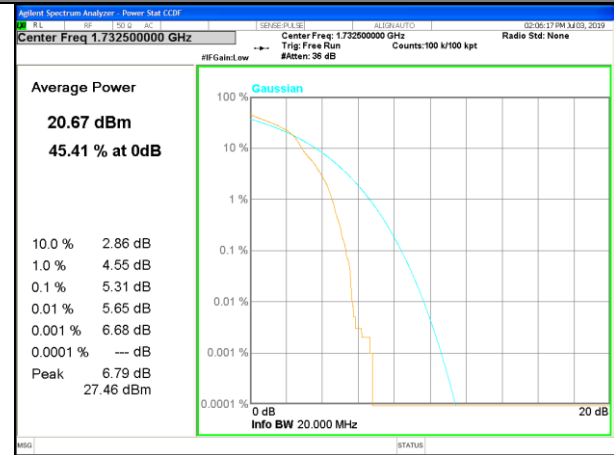

PAR
LTE_FDD_BAND-4

LTE band 4 /QPSK

Lowest Channel / 20MHz / 1 RB

Lowest Channel / 20MHz / 100 RB

Middle Channel / 20MHz / 1 RB

Middle Channel / 20MHz / 100 RB

Highest Channel / 20MHz / 1 RB

Highest Channel / 20MHz / 100 RB

LTE band 4 /16-QAM

Lowest Channel / 20MHz / 1 RB

Lowest Channel / 20MHz / 100 RB

Middle Channel / 20MHz / 1 RB

Middle Channel / 20MHz / 100 RB

Highest Channel / 20MHz / 1 RB

Highest Channel / 20MHz / 100 RB