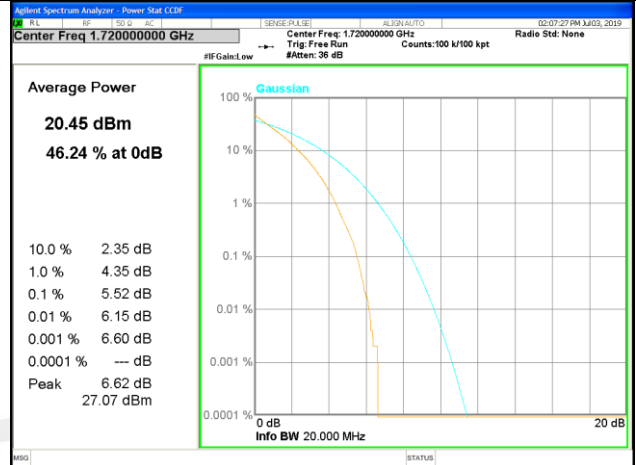

PAR
LTE_FDD_BAND-4

LTE band 4 /QPSK

Lowest Channel / 20MHz / 1 RB

Lowest Channel / 20MHz / 100 RB

Middle Channel / 20MHz / 1 RB

Middle Channel / 20MHz / 100 RB

Highest Channel / 20MHz / 1 RB

Highest Channel / 20MHz / 100 RB

LTE band 4 /16-QAM

Lowest Channel / 20MHz / 1 RB

Lowest Channel / 20MHz / 100 RB

Middle Channel / 20MHz / 1 RB

Middle Channel / 20MHz / 100 RB

Highest Channel / 20MHz / 1 RB

Highest Channel / 20MHz / 100 RB