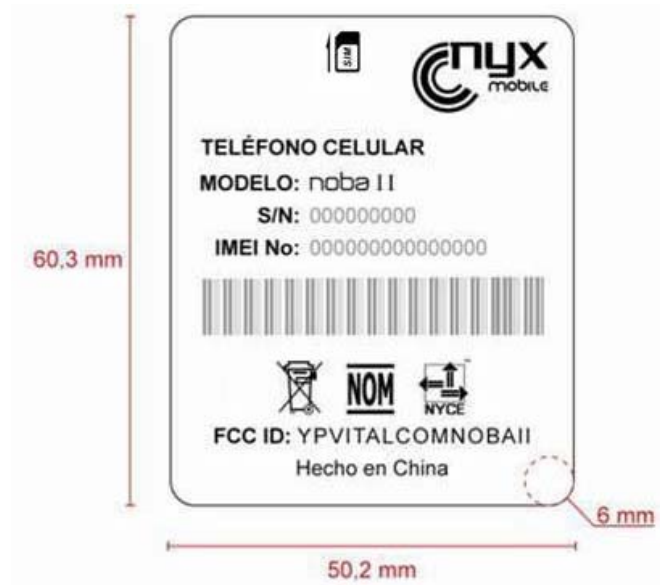

## EXHIBIT A - FCC ID LABELING AND LOCATION

### FCC ID Label

### FCC ID Label Location

The label shown shall be permanently affixed at a conspicuous location on the device and be readily visible to the user at the time purchase (Labeling requirements per 2.925)