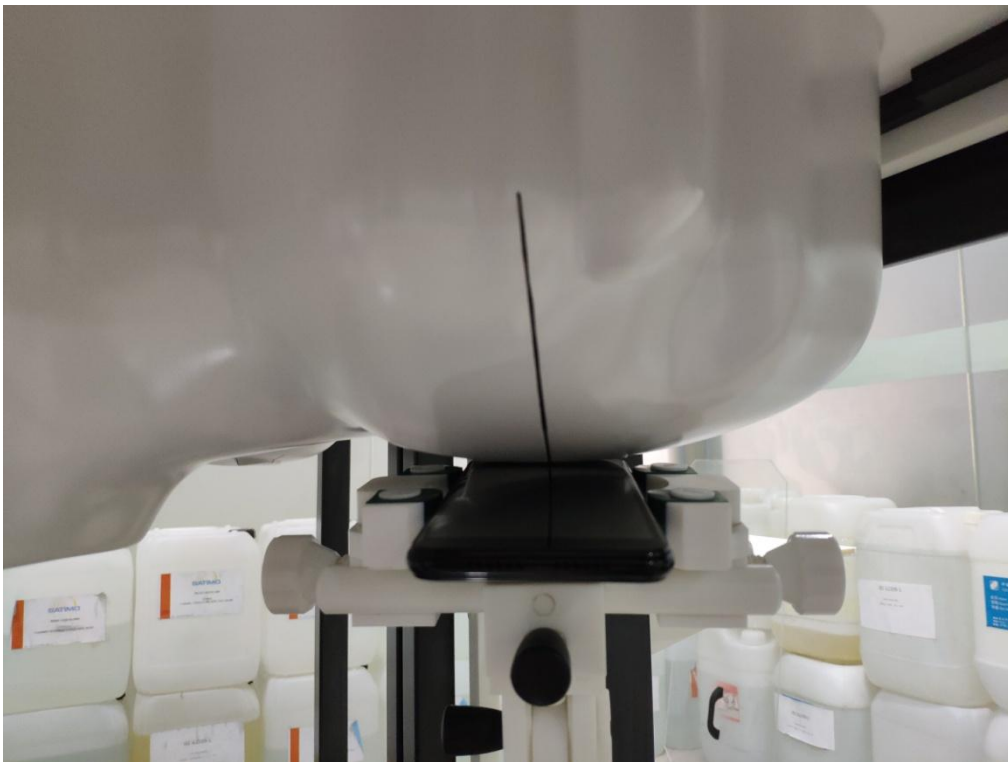

NITRO_SAR Setup photo

Right Touch

Right Tilt

Left Touch

Left Tilt

Body Front side(separation distance is 10mm)

Body Back side(separation distance is 10mm)

Body left side(separation distance is 10mm)

Body right side(separation distance is 10mm)

Body top side(separation distance is 10mm)

Body Bottom side(separation distance is 10mm)