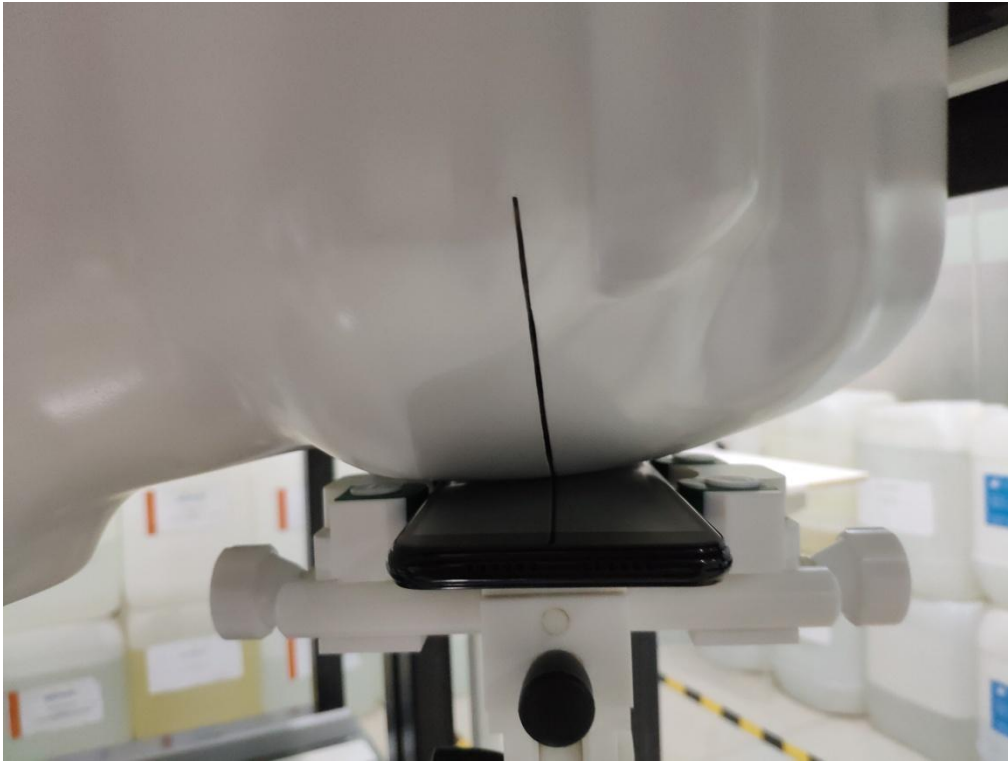

NITRO_SAR Setup photo

Right Touch

Right Tilt

Left Touch

Left Tilt

Body Front side(separation distance is 10mm)

Body Back side(separation distance is 10mm)

Body left side(separation distance is 10mm)

Body right side(separation distance is 10mm)

Body top side(separation distance is 10mm)

Body Bottom side(separation distance is 10mm)