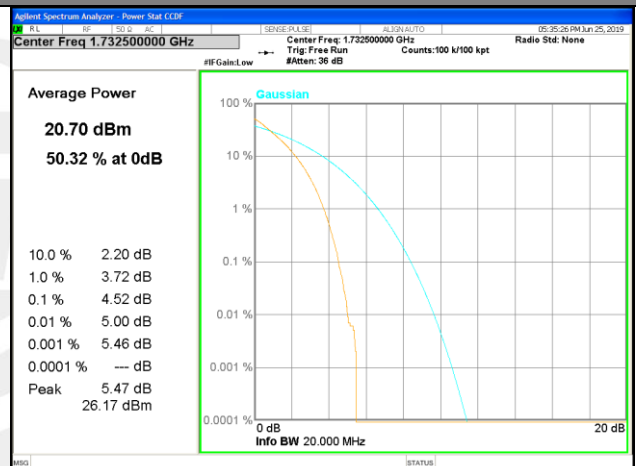

PAR  
LTE\_FDD\_BAND-4

LTE band 4 /QPSK

Lowest Channel / 20MHz / 1 RB

Lowest Channel / 20MHz / 100 RB

Middle Channel / 20MHz / 1 RB

Middle Channel / 20MHz / 100 RB

Highest Channel / 20MHz / 1 RB

Highest Channel / 20MHz / 100 RB

LTE band 4 /16-QAM

Lowest Channel / 20MHz / 1 RB

Lowest Channel / 20MHz / 100 RB

Middle Channel / 20MHz / 1 RB

Middle Channel / 20MHz / 100 RB

Highest Channel / 20MHz / 1 RB

Highest Channel / 20MHz / 100 RB