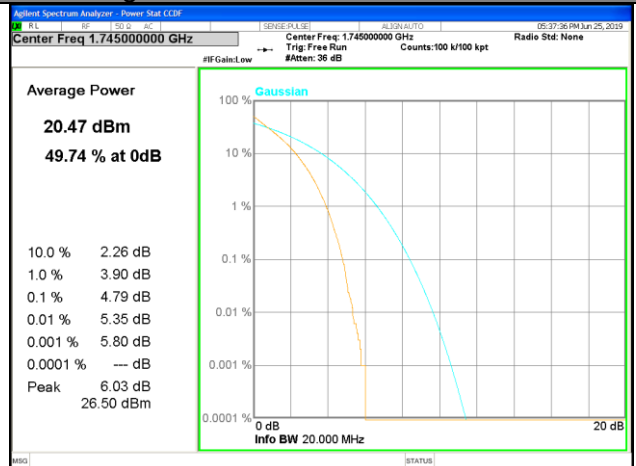

PAR  
LTE\_FDD\_BAND-4

LTE band 4 /QPSK

Lowest Channel / 20MHz / 1 RB

Lowest Channel / 20MHz / 100 RB

Middle Channel / 20MHz / 1 RB

Middle Channel / 20MHz / 100 RB

Highest Channel / 20MHz / 1 RB

Highest Channel / 20MHz / 100 RB

LTE band 4 /16-QAM

Lowest Channel / 20MHz / 1 RB

Lowest Channel / 20MHz / 100 RB

Middle Channel / 20MHz / 1 RB

Middle Channel / 20MHz / 100 RB

Highest Channel / 20MHz / 1 RB

Highest Channel / 20MHz / 100 RB