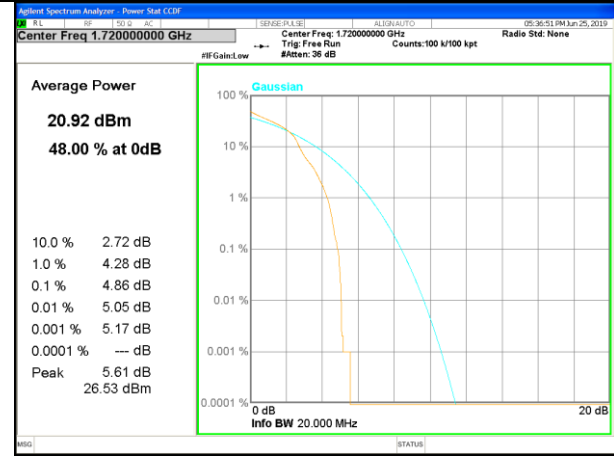

PAR  
LTE\_FDD\_BAND-4

LTE band 4 /QPSK

Lowest Channel / 20MHz / 1 RB

Lowest Channel / 20MHz / 100 RB

Middle Channel / 20MHz / 1 RB

Middle Channel / 20MHz / 100 RB

Highest Channel / 20MHz / 1 RB

Highest Channel / 20MHz / 100 RB

LTE band 4 /16-QAM

Lowest Channel / 20MHz / 1 RB

Lowest Channel / 20MHz / 100 RB

Middle Channel / 20MHz / 1 RB

Middle Channel / 20MHz / 100 RB

Highest Channel / 20MHz / 1 RB

Highest Channel / 20MHz / 100 RB