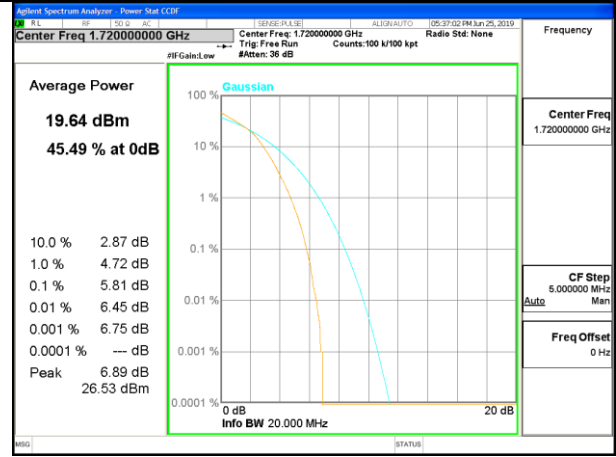

PAR  
LTE\_FDD\_BAND-4

LTE band 4 /QPSK

Lowest Channel / 20MHz / 1 RB

Lowest Channel / 20MHz / 100 RB

Middle Channel / 20MHz / 1 RB

Middle Channel / 20MHz / 100 RB

Highest Channel / 20MHz / 1 RB

Highest Channel / 20MHz / 100 RB

LTE band 4 /16-QAM

Lowest Channel / 20MHz / 1 RB

Lowest Channel / 20MHz / 100 RB

Middle Channel / 20MHz / 1 RB

Middle Channel / 20MHz / 100 RB

Highest Channel / 20MHz / 1 RB

Highest Channel / 20MHz / 100 RB