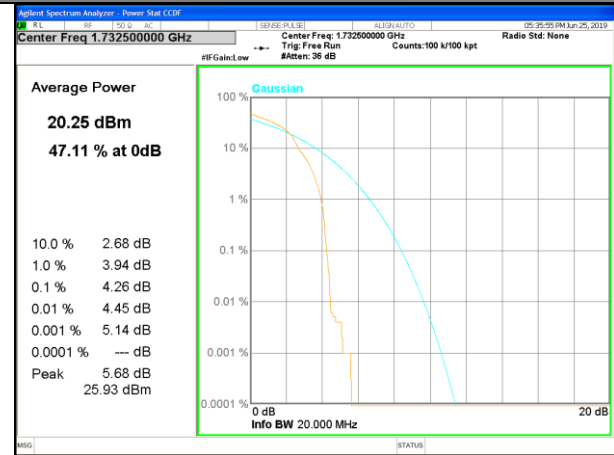

PAR  
LTE\_FDD\_BAND-4

LTE band 4 /QPSK

Lowest Channel / 20MHz / 1 RB

Lowest Channel / 20MHz / 100 RB

Middle Channel / 20MHz / 1 RB

Middle Channel / 20MHz / 100 RB

Highest Channel / 20MHz / 1 RB

Highest Channel / 20MHz / 100 RB

LTE band 4 /16-QAM

Lowest Channel / 20MHz / 1 RB

Lowest Channel / 20MHz / 100 RB

Middle Channel / 20MHz / 1 RB

Middle Channel / 20MHz / 100 RB

Highest Channel / 20MHz / 1 RB

Highest Channel / 20MHz / 100 RB