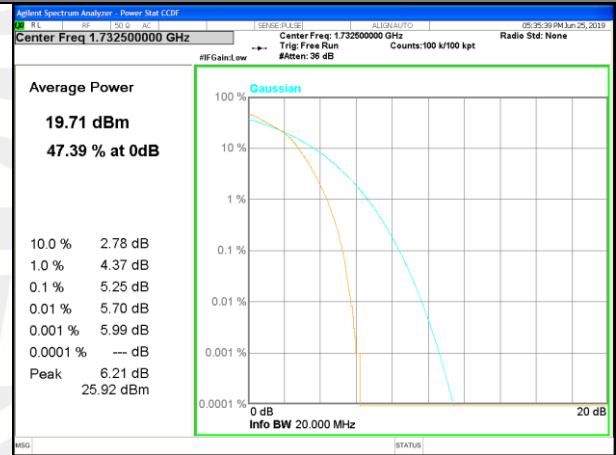

PAR  
LTE\_FDD\_BAND-4

LTE band 4 /QPSK

Lowest Channel / 20MHz / 1 RB

Lowest Channel / 20MHz / 100 RB

Middle Channel / 20MHz / 1 RB

Middle Channel / 20MHz / 100 RB

Highest Channel / 20MHz / 1 RB

Highest Channel / 20MHz / 100 RB

LTE band 4 /16-QAM

Lowest Channel / 20MHz / 1 RB

Lowest Channel / 20MHz / 100 RB

Middle Channel / 20MHz / 1 RB

Middle Channel / 20MHz / 100 RB

Highest Channel / 20MHz / 1 RB

Highest Channel / 20MHz / 100 RB