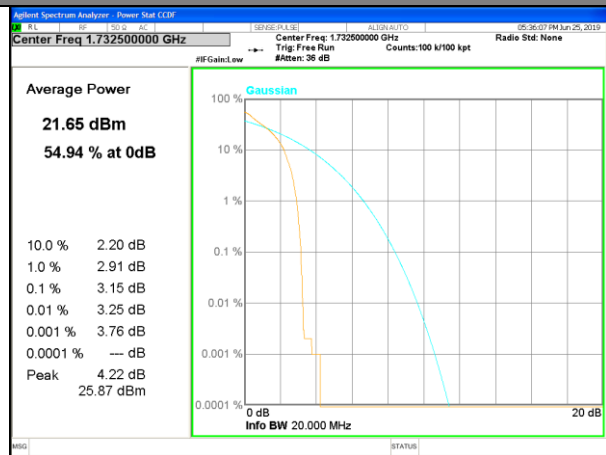

PAR  
LTE\_FDD\_BAND-4

LTE band 4 /QPSK

Lowest Channel / 20MHz / 1 RB

Lowest Channel / 20MHz / 100 RB

Middle Channel / 20MHz / 1 RB

Middle Channel / 20MHz / 100 RB

Highest Channel / 20MHz / 1 RB

Highest Channel / 20MHz / 100 RB

LTE band 4 /16-QAM

Lowest Channel / 20MHz / 1 RB

Lowest Channel / 20MHz / 100 RB

Middle Channel / 20MHz / 1 RB

Middle Channel / 20MHz / 100 RB

Highest Channel / 20MHz / 1 RB

Highest Channel / 20MHz / 100 RB