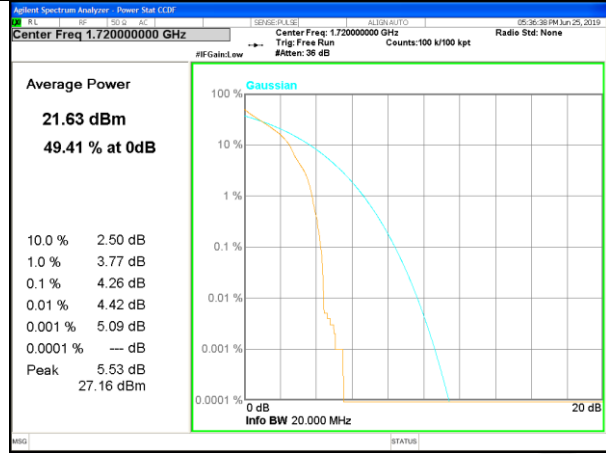

PAR  
LTE\_FDD\_BAND-4

LTE band 4 /QPSK

Lowest Channel / 20MHz / 1 RB

Lowest Channel / 20MHz / 100 RB

Middle Channel / 20MHz / 1 RB

Middle Channel / 20MHz / 100 RB

Highest Channel / 20MHz / 1 RB

Highest Channel / 20MHz / 100 RB

LTE band 4 /16-QAM

Lowest Channel / 20MHz / 1 RB

Lowest Channel / 20MHz / 100 RB

Middle Channel / 20MHz / 1 RB

Middle Channel / 20MHz / 100 RB

Highest Channel / 20MHz / 1 RB

Highest Channel / 20MHz / 100 RB