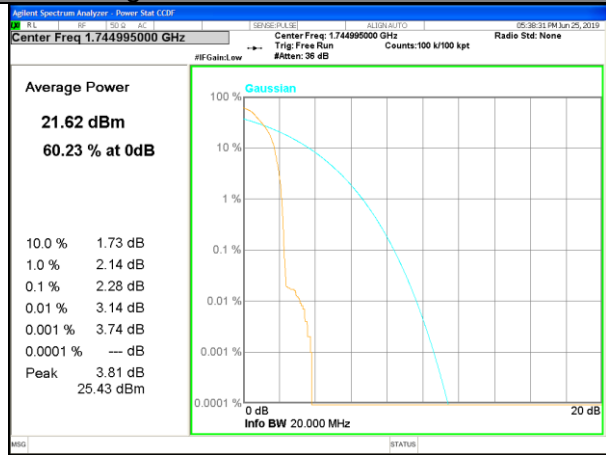

PAR  
LTE\_FDD\_BAND-4

LTE band 4 /QPSK

Lowest Channel / 20MHz / 1 RB

Lowest Channel / 20MHz / 100 RB

Middle Channel / 20MHz / 1 RB

Middle Channel / 20MHz / 100 RB

Highest Channel / 20MHz / 1 RB

Highest Channel / 20MHz / 100 RB

LTE band 4 /16-QAM

Lowest Channel / 20MHz / 1 RB

Lowest Channel / 20MHz / 100 RB

Middle Channel / 20MHz / 1 RB

Middle Channel / 20MHz / 100 RB

Highest Channel / 20MHz / 1 RB

Highest Channel / 20MHz / 100 RB