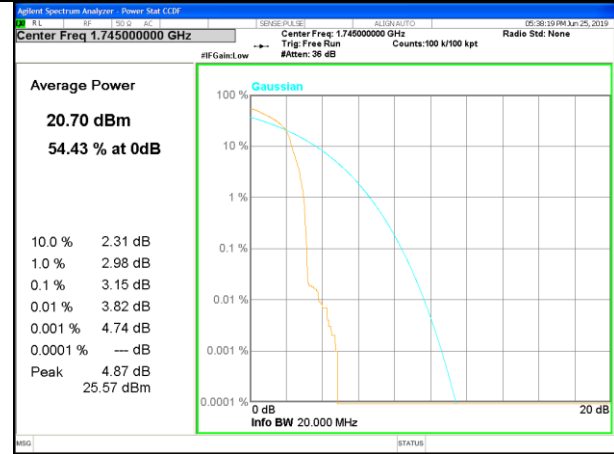

LTE band 4 /16-QAM

Lowest Channel / 20MHz / 1 RB

Lowest Channel / 20MHz / 100 RB

Middle Channel / 20MHz / 1 RB

Middle Channel / 20MHz / 100 RB

Highest Channel / 20MHz / 1 RB

Highest Channel / 20MHz / 100 RB