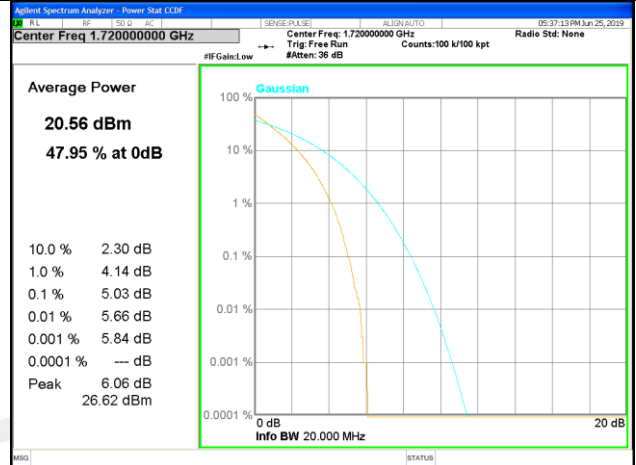

PAR  
LTE\_FDD\_BAND-4

LTE band 4 /QPSK

Lowest Channel / 20MHz / 1 RB

Lowest Channel / 20MHz / 100 RB

Middle Channel / 20MHz / 1 RB

Middle Channel / 20MHz / 100 RB

Highest Channel / 20MHz / 1 RB

Highest Channel / 20MHz / 100 RB

LTE band 4 /16-QAM

Lowest Channel / 20MHz / 1 RB

Lowest Channel / 20MHz / 100 RB

Middle Channel / 20MHz / 1 RB

Middle Channel / 20MHz / 100 RB

Highest Channel / 20MHz / 1 RB

Highest Channel / 20MHz / 100 RB