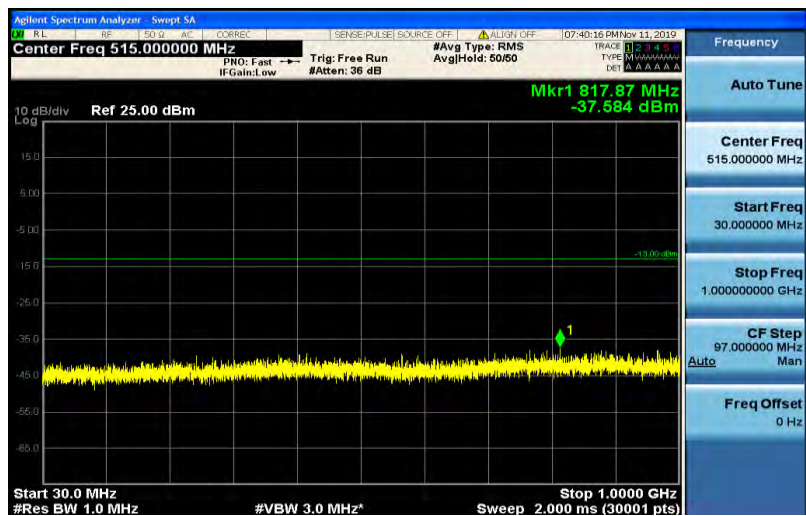

Band4-1.4MHz-16QAM-20175-1RB#0-Range1:30~1000MHz