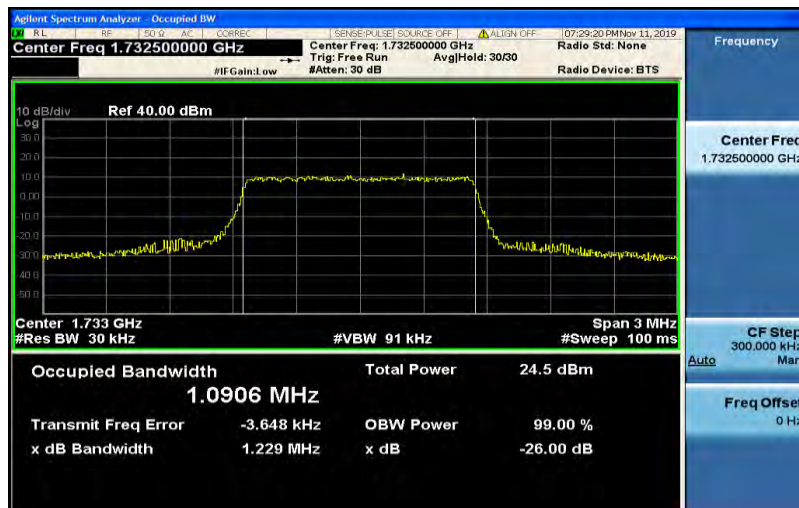

Band4-1.4MHz-QPSK-20175-6RB#0-1.0906