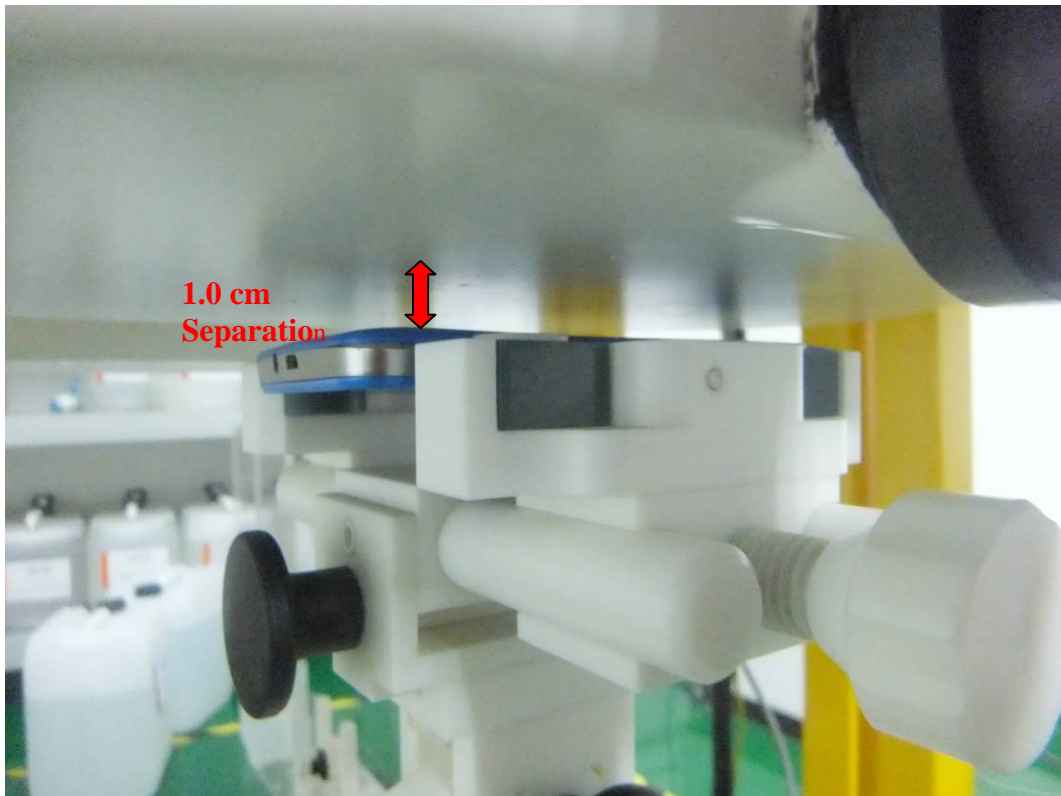

Annex B SAR System PHOTOGRAPHS

Liquid depth $\geq 15\text{cm}$

Annex C SETUP PHOTOGRAPHS

Right Head Touch View

Right Head Tilt View

Left Head Touch View

Left Head Tilt View

Body Setup Photo (LCD UP)

Body Setup Photo (LCD DOWN)

Body Setup Photo (RIGHT EDGE)

Body Setup Photo (LEFT EDGE)

Body Setup Photo (BOTTOM EDGE)

Body Setup Photo with WIFI (LCD UP)

Body Setup Photo with WIFI (LCD DOWN)

Body Setup Photo with WIFI (RIGHT EDGE)

Test Report	14070594-FCC-H
Page	115 of 116

Body Setup Photo with WIFI (TOP EDGE)

Annex D EUT PHOTOGRAPHS

EUT-Front Side View

EUT-Back Side View