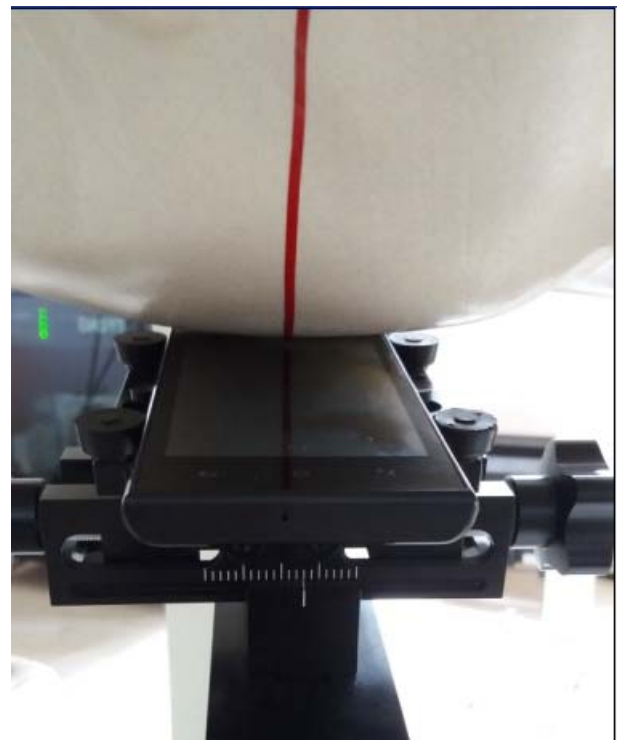

17. TestSetup Photos

	
<p>Liquid depth in the head phantom (835MHz)</p>	<p>Liquid depth in the body phantom (835MHz)</p>
	
<p>Liquid depth in the head phantom (1900MHz)</p>	<p>Liquid depth in the body phantom (1900MHz)</p>
	
<p>Liquid depth in the head phantom (2450MHz)</p>	<p>Liquid depth in the body phantom (2450MHz)</p>

Left Head Touch

Right Head Touch

Left Head Tilt (15°)

Right Head Tilt (15°)

Body-worn Front Side (10mm)

Body-worn Rear Side (10mm)

Hotspot mode - Front Side (10mm)

Hotspot mode - Rear Side (10mm)

Hotspot mode - Left Side (10mm)

Hotspot mode - Right Side (10mm)

Hotspot mode - Top Side (10mm)

Hotspot mode - Bottom Side (10mm)