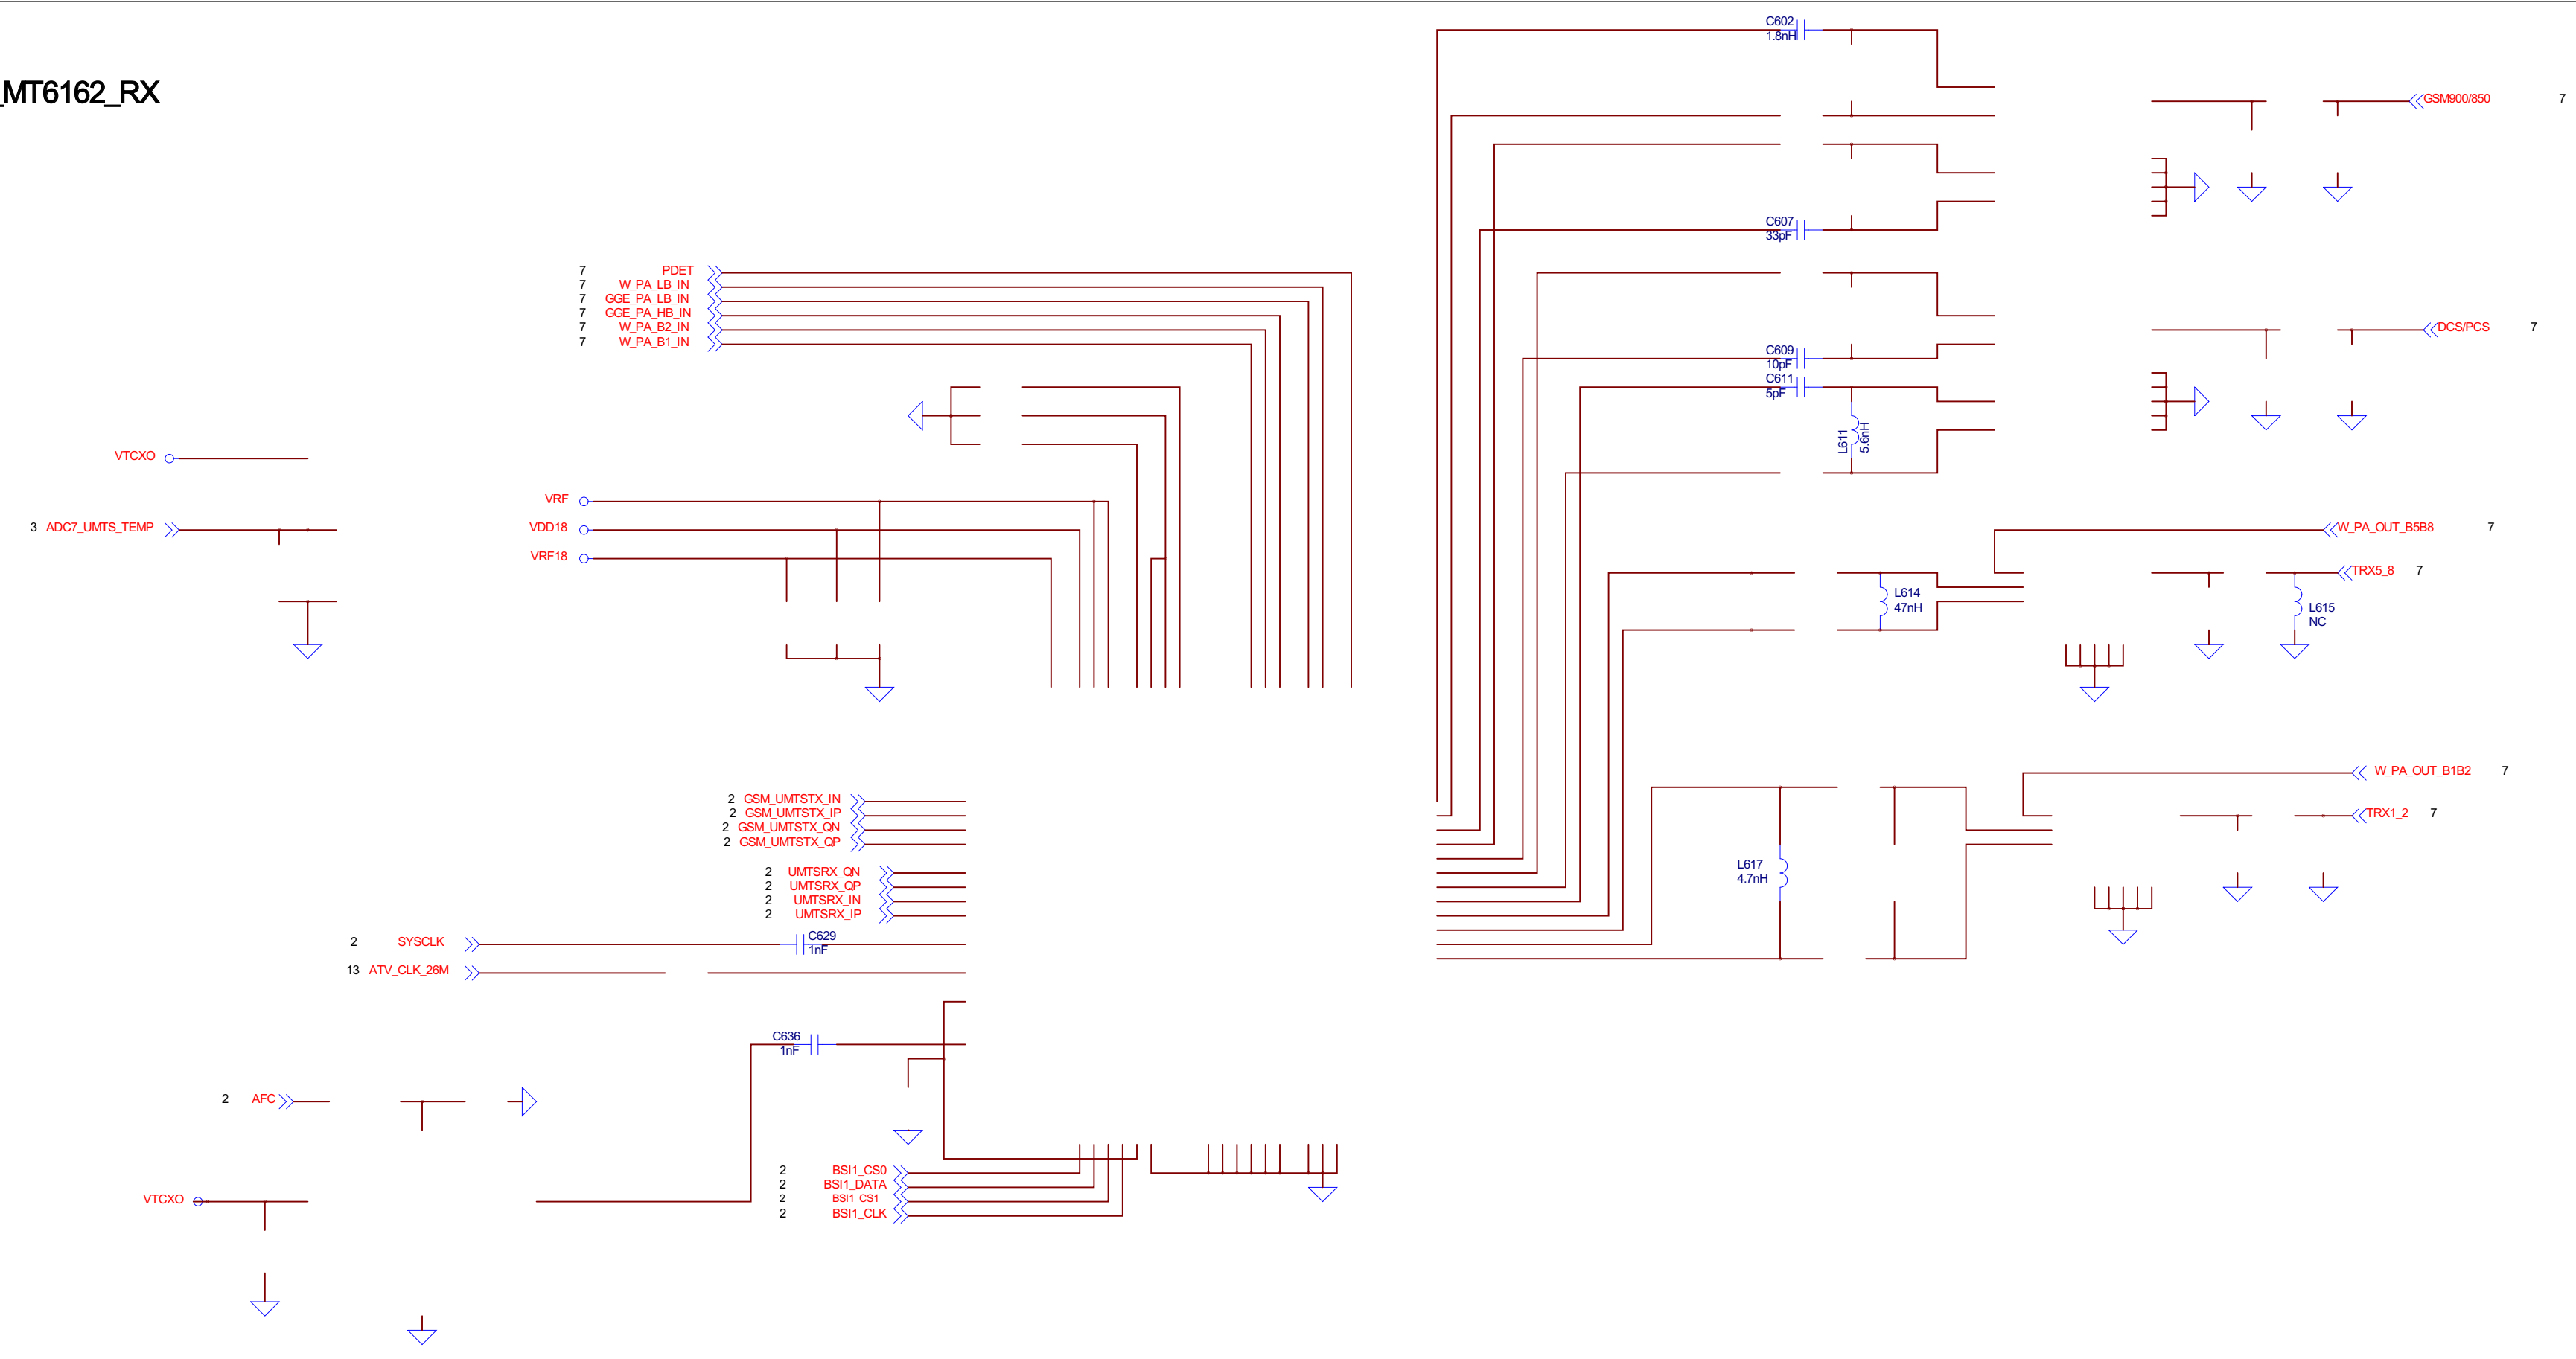

DUAL MIC

SPEAKER

RECEIVER

Audio Jack

RF_MT6162_RX

RF_TX_ASM

Size	D	CAGE Code	DWGNO	7	Rev
Scale				Sheet	8 of 12

Saturday, July 07, 2012

SD CARD EXTEND

FUNCTION KEY

USB CONNECTER

CAMERA (BACK & FRONT)

SIM1 & SIM2

FLASH LED