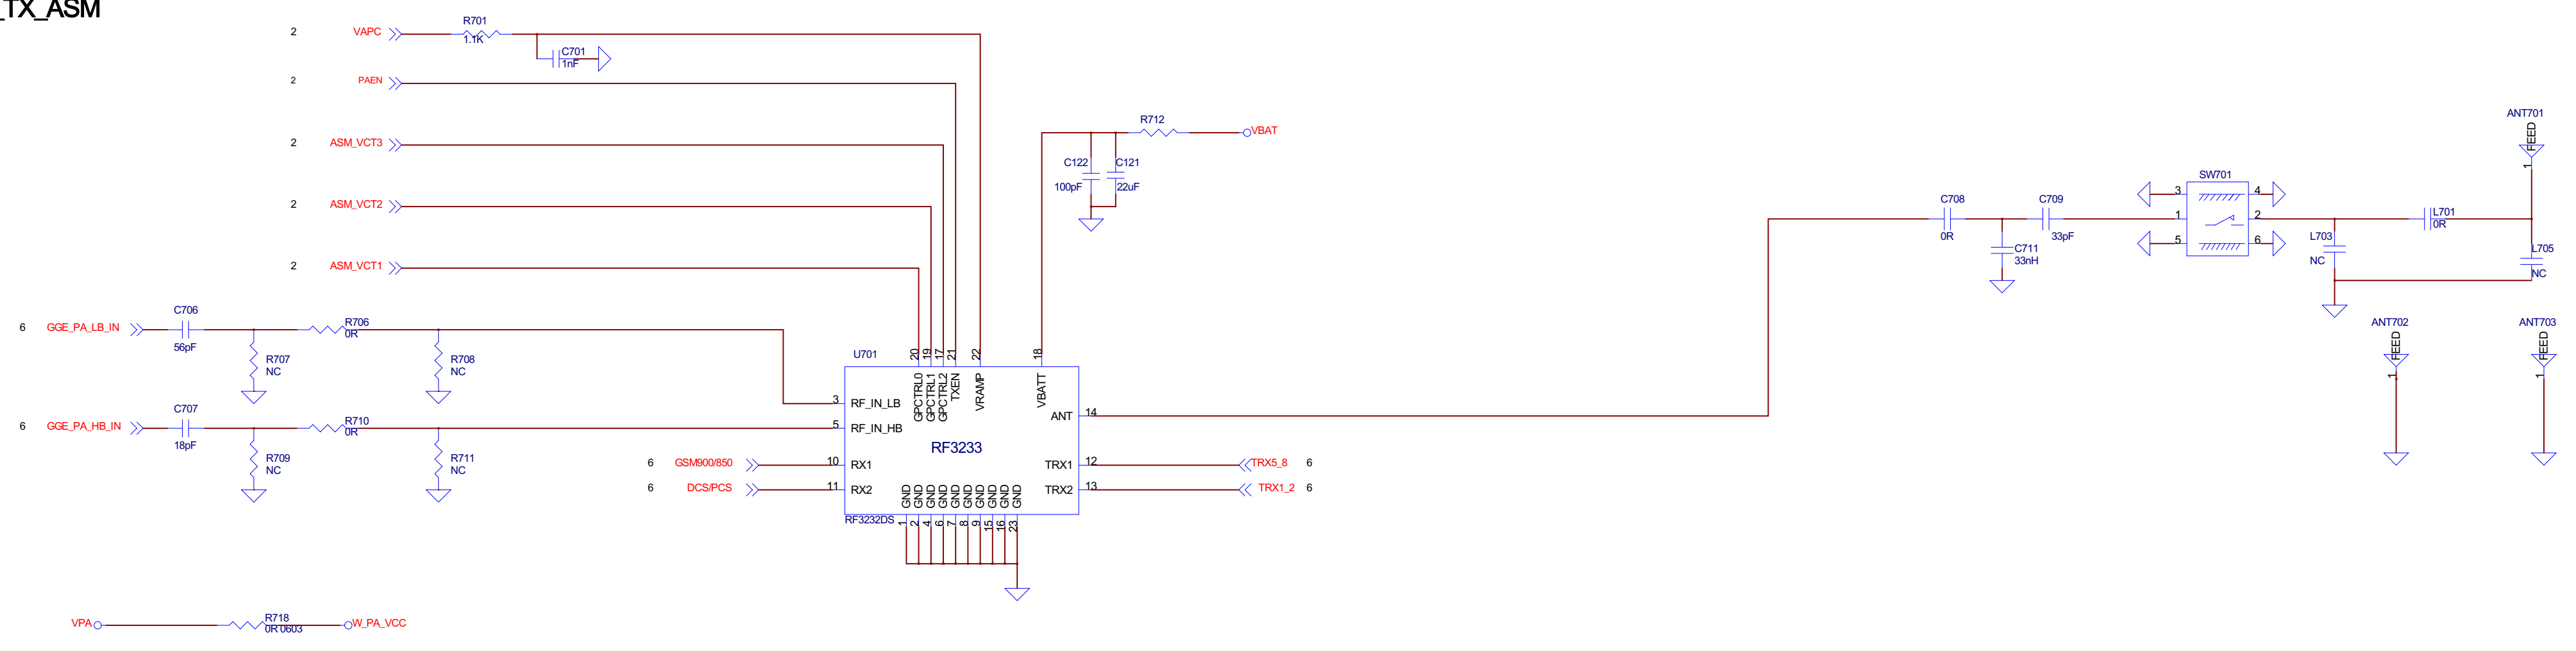

DUAL MIC

SPEAKER

RECEIVER

Audio Jack

RF_MT6162_RX

RF_TX_ASM

Size	D	CAGE Code	DWGNO	7	Rev
Scale				Sheet	8 of 12

Saturday, July 07, 2012

SD CARD EXTEND

FUNCTION KEY

USB CONNECTER

CAMERA (BACK & FRONT)

SIM1 & SIM2

FLASH LED