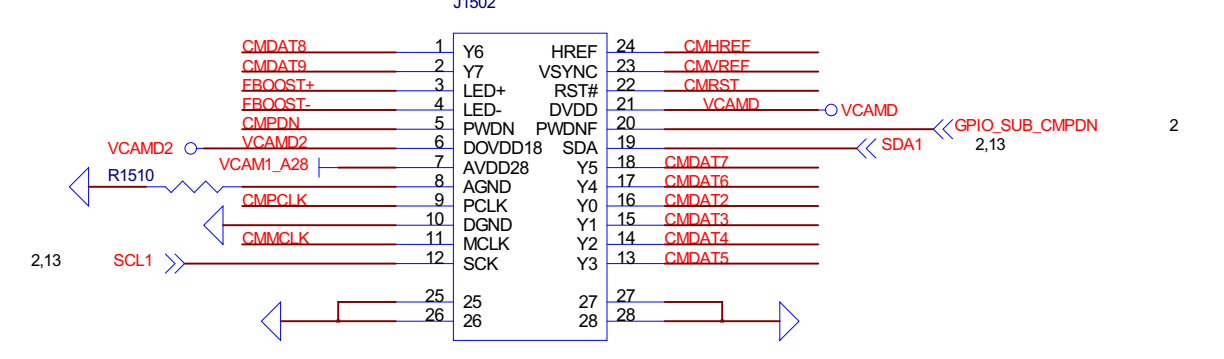

DUAL MIC

SPEAKER

RECEIVER

Audio Jack

RF_MT6162_RX

RF_TX_ASM

Size	D	CAGE Code	DWGNO	7	Rev
Scale				Sheet	8 of 12

Saturday, July 07, 2012

SD CARD EXTEND

FUNCTION KEY

USB CONNECTER

CAMERA (BACK & FRONT)

SIM1 & SIM2

FLASH LED