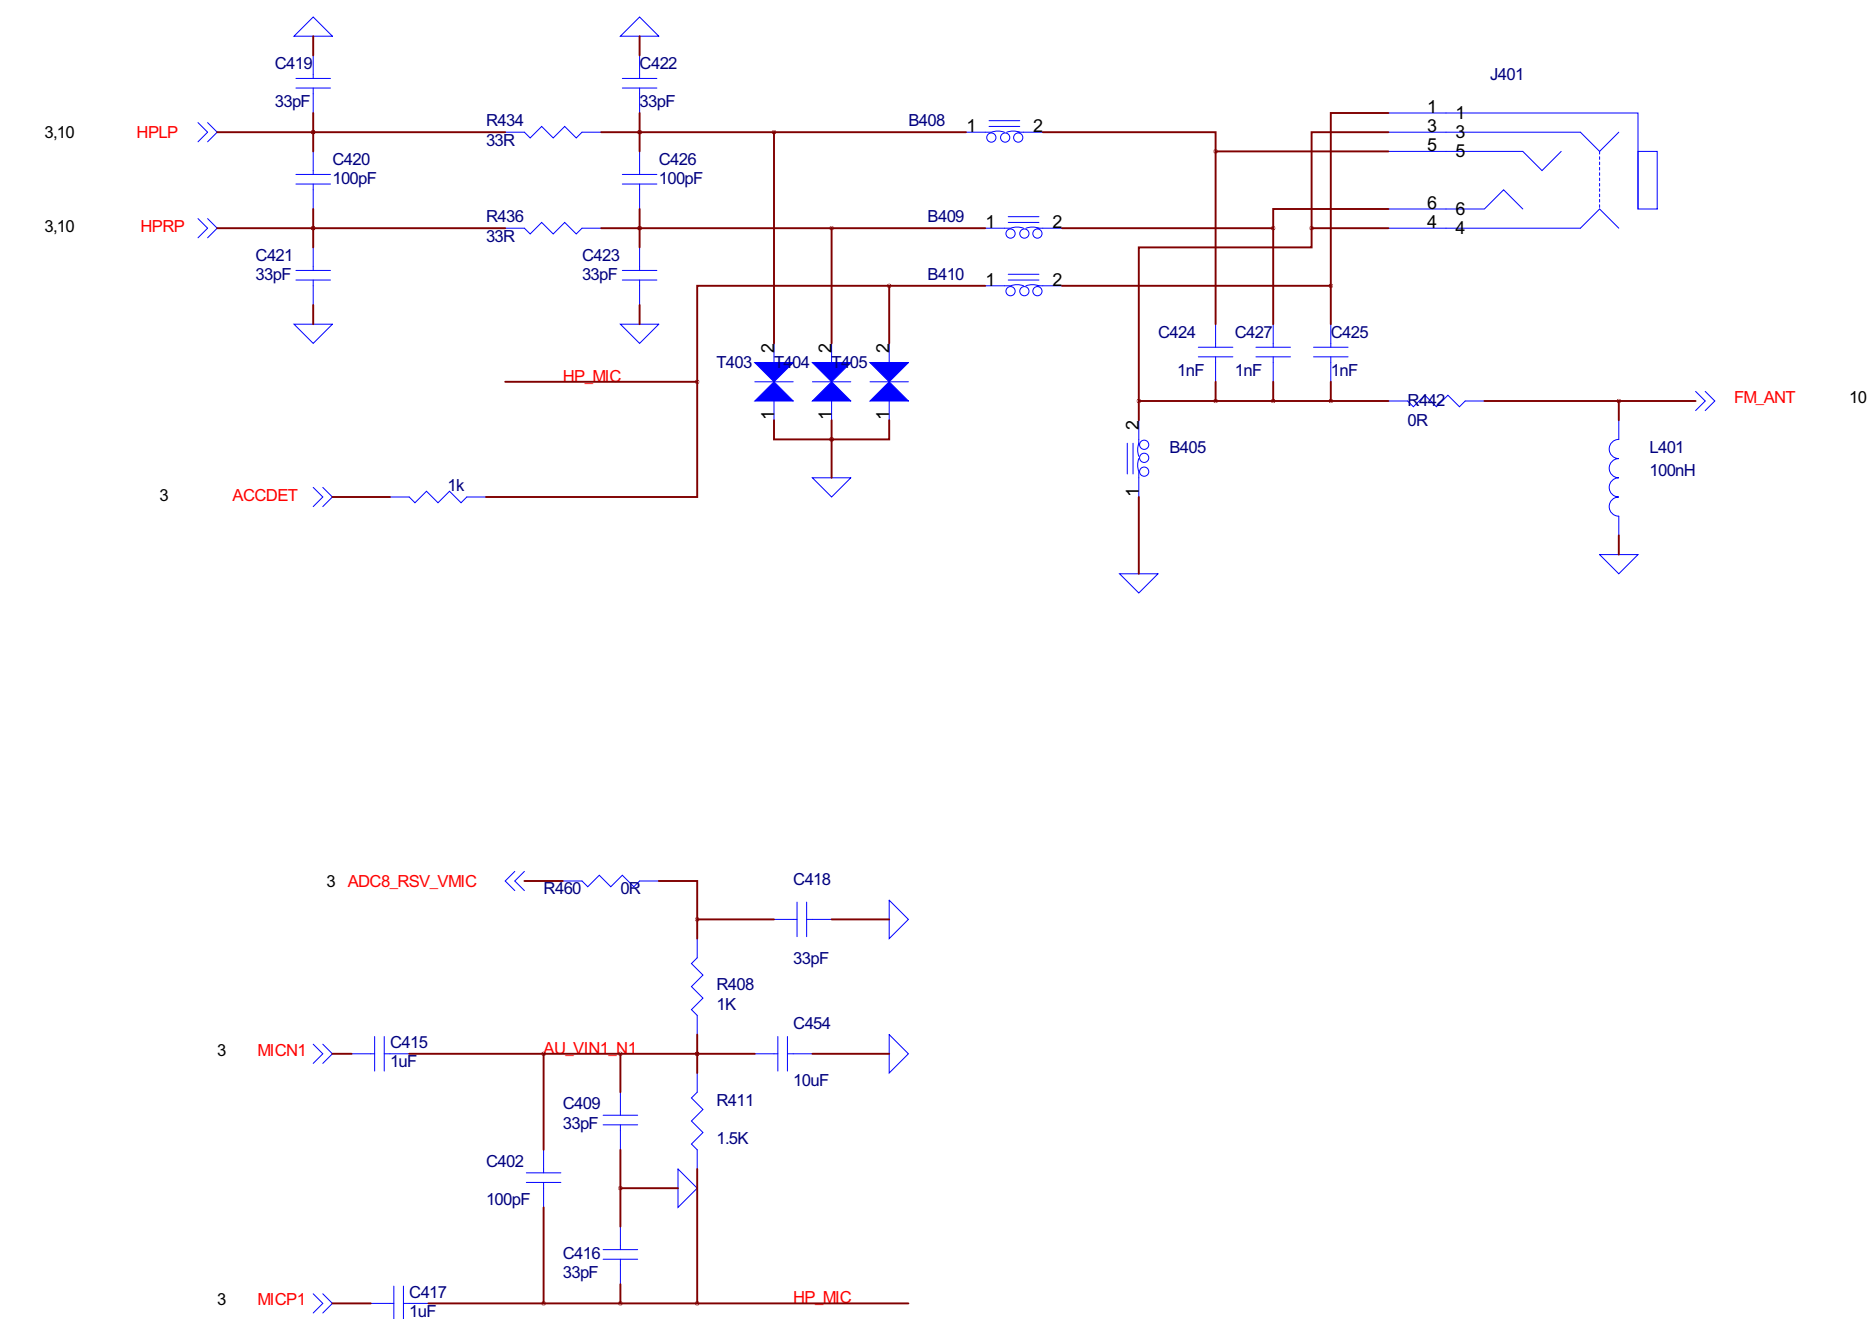

DUAL MIC

SPEAKER

RECEIVER

Audio Jack

RF_MT6162_RX

RF_TX_ASM

Size	D	CAGE Code	DWGNO	7	Rev
Scale				Sheet	8 of 12

Saturday, July 07, 2012

SD CARD EXTEND

FUNCTION KEY

USB CONNECTER

CAMERA (BACK & FRONT)

SIM1 & SIM2

FLASH LED