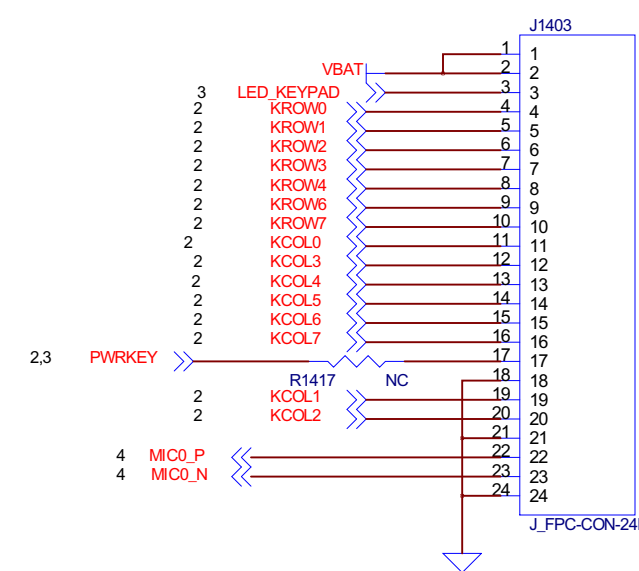

DUAL MIC

SPEAKER

RECEIVER

Audio Jack

RF_MT6162_RX

RF_TX_ASM

Size	D	CAGE Code	DWGNO	7	Rev
Scale				Sheet	8 of 12

Saturday, July 07, 2012

SD CARD EXTEND

FUNCTION KEY

USB CONNECTER

CAMERA (BACK & FRONT)

SIM1 & SIM2

FLASH LED