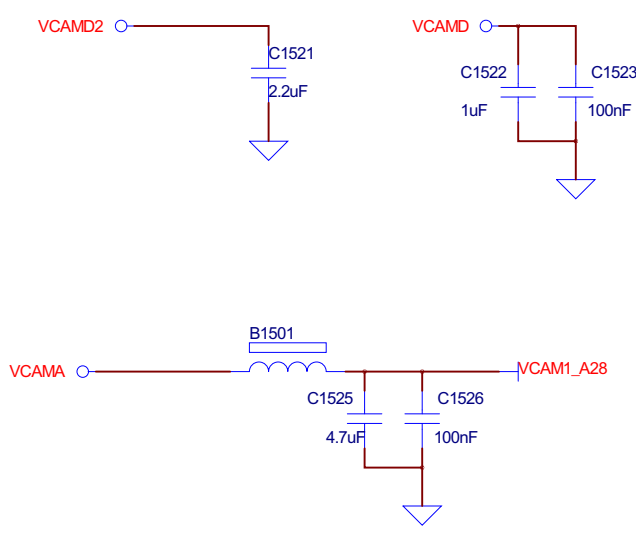

DUAL MIC

SPEAKER

RECEIVER

Audio Jack

RF_MT6162_RX

RF_TX_ASM

Size	D	CAGE Code	DWGNO	7	Rev
Scale				Sheet	8 of 12

Saturday, July 07, 2012

SD CARD EXTEND

FUNCTION KEY

USB CONNECTER

CAMERA (BACK & FRONT)

SIM1 & SIM2

FLASH LED