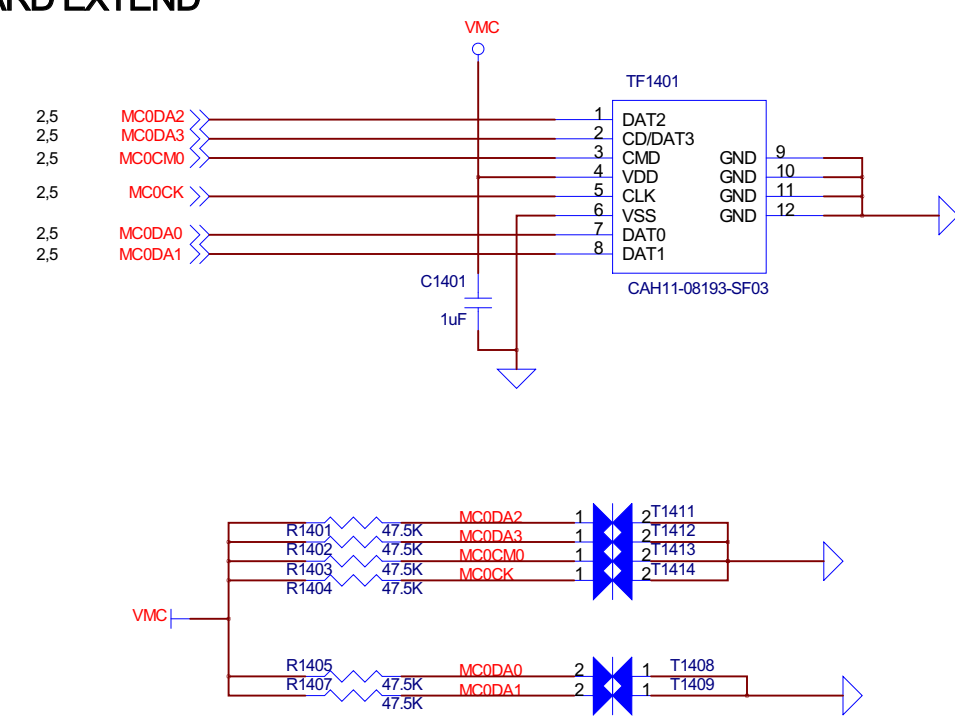

DUAL MIC

SPEAKER

RECEIVER

Audio Jack

RF_MT6162_RX

RF_TX_ASM

Size	D	CAGE Code	DWGNO	7	Rev
Scale				Sheet	8 of 12

Saturday, July 07, 2012

SD CARD EXTEND

FUNCTION KEY

USB CONNECTER

CAMERA (BACK & FRONT)

SIM1 & SIM2

FLASH LED