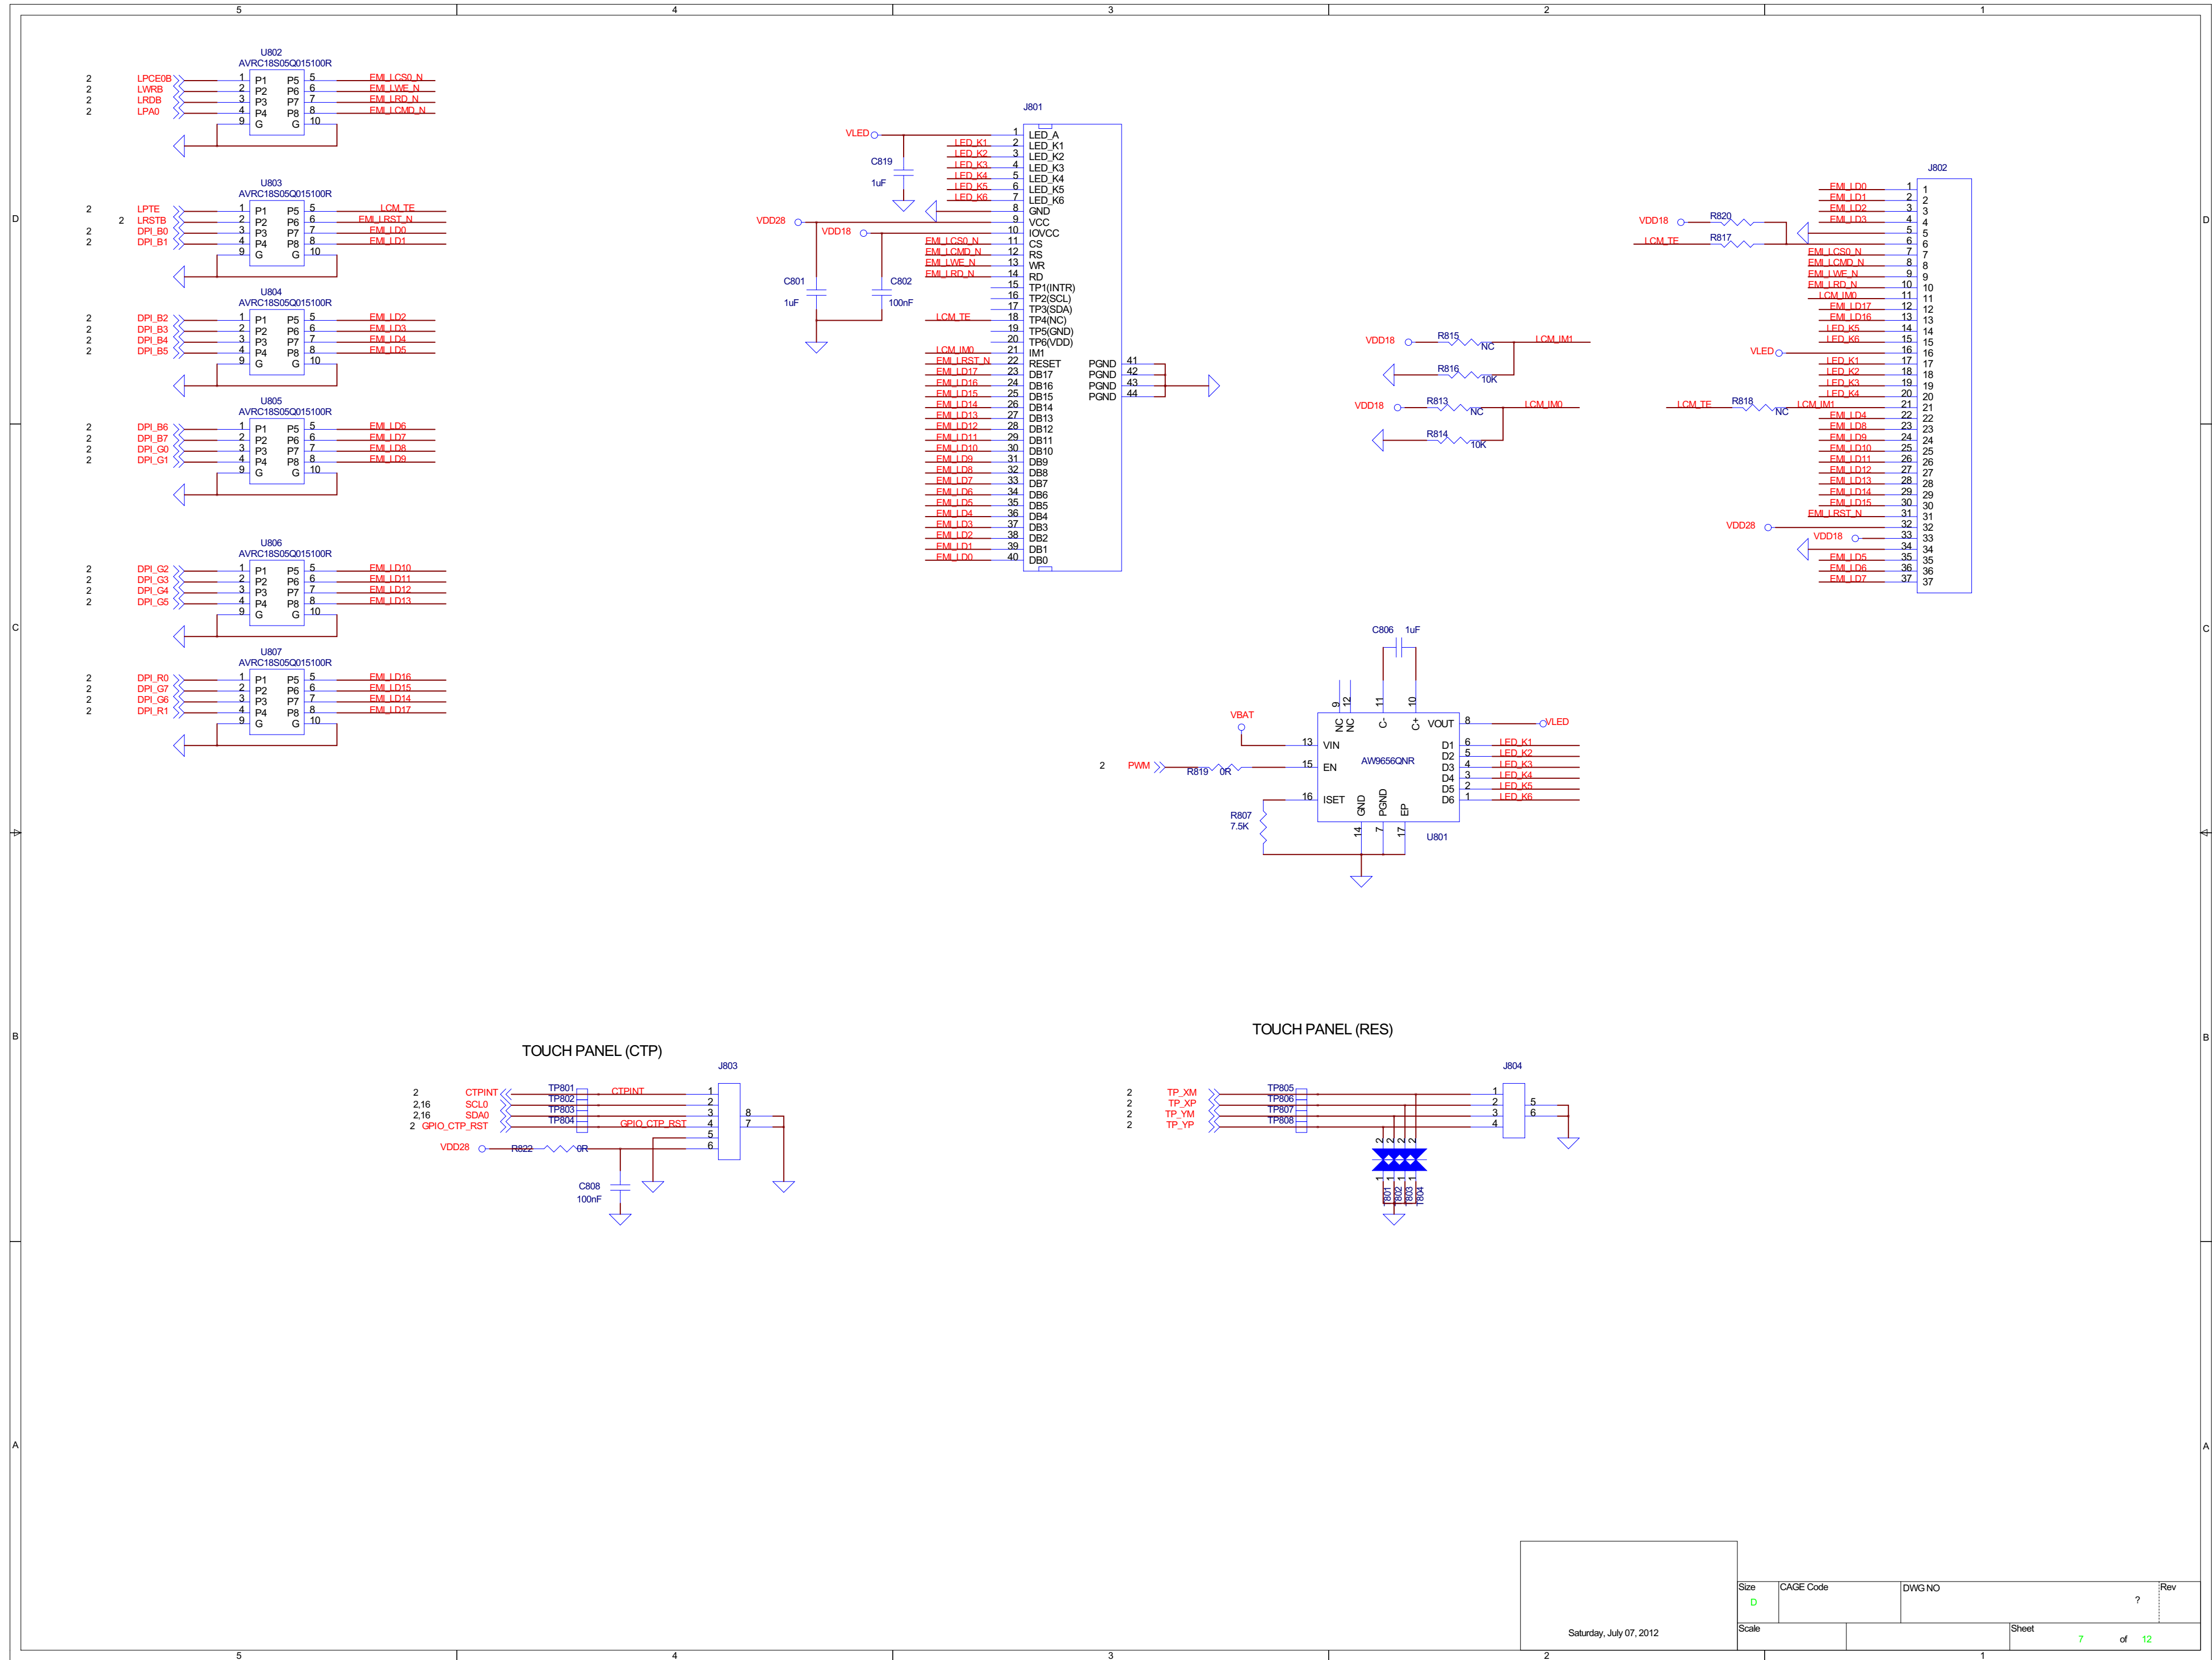

DUAL MIC

SPEAKER

RECEIVER

Audio Jack

RF_MT6162_RX

RF_TX_ASM

Size	D	CAGE Code	DWGNO	7	Rev
Scale				Sheet	8 of 12

Saturday, July 07, 2012

SD CARD EXTEND

FUNCTION KEY

USB CONNECTER

CAMERA (BACK & FRONT)

SIM1 & SIM2

FLASH LED