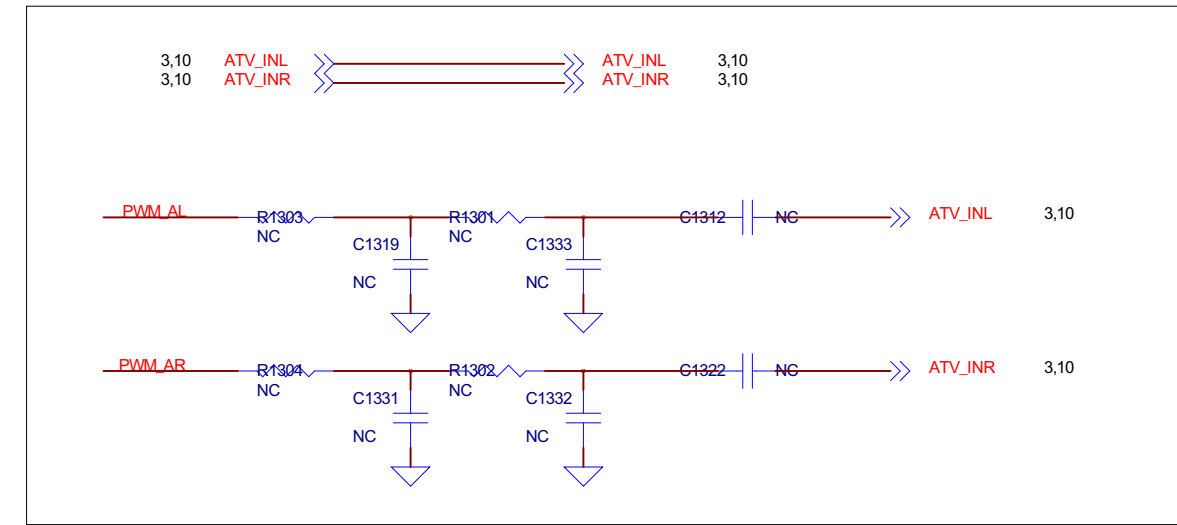

DUAL MIC

SPEAKER

RECEIVER

Audio Jack

RF_MT6162_RX

RF_TX_ASM

Size	D	CAGE Code	DWGNO	7	Rev
Scale				Sheet	8 of 12

Saturday, July 07, 2012

SD CARD EXTEND

FUNCTION KEY

USB CONNECTER

CAMERA (BACK & FRONT)

SIM1 & SIM2

FLASH LED