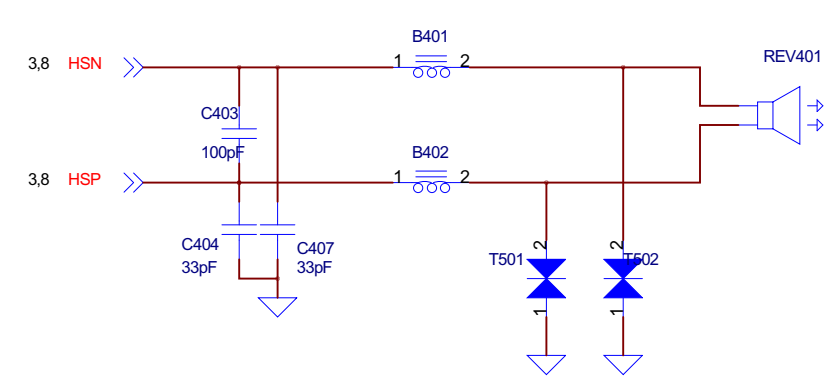

DUAL MIC

SPEAKER

RECEIVER

Audio Jack

RF_MT6162_RX

RF_TX_ASM

Size	D	CAGE Code	DWGNO	7	Rev
Scale				Sheet	8 of 12

Saturday, July 07, 2012

SD CARD EXTEND

FUNCTION KEY

USB CONNECTER

CAMERA (BACK & FRONT)

SIM1 & SIM2

FLASH LED