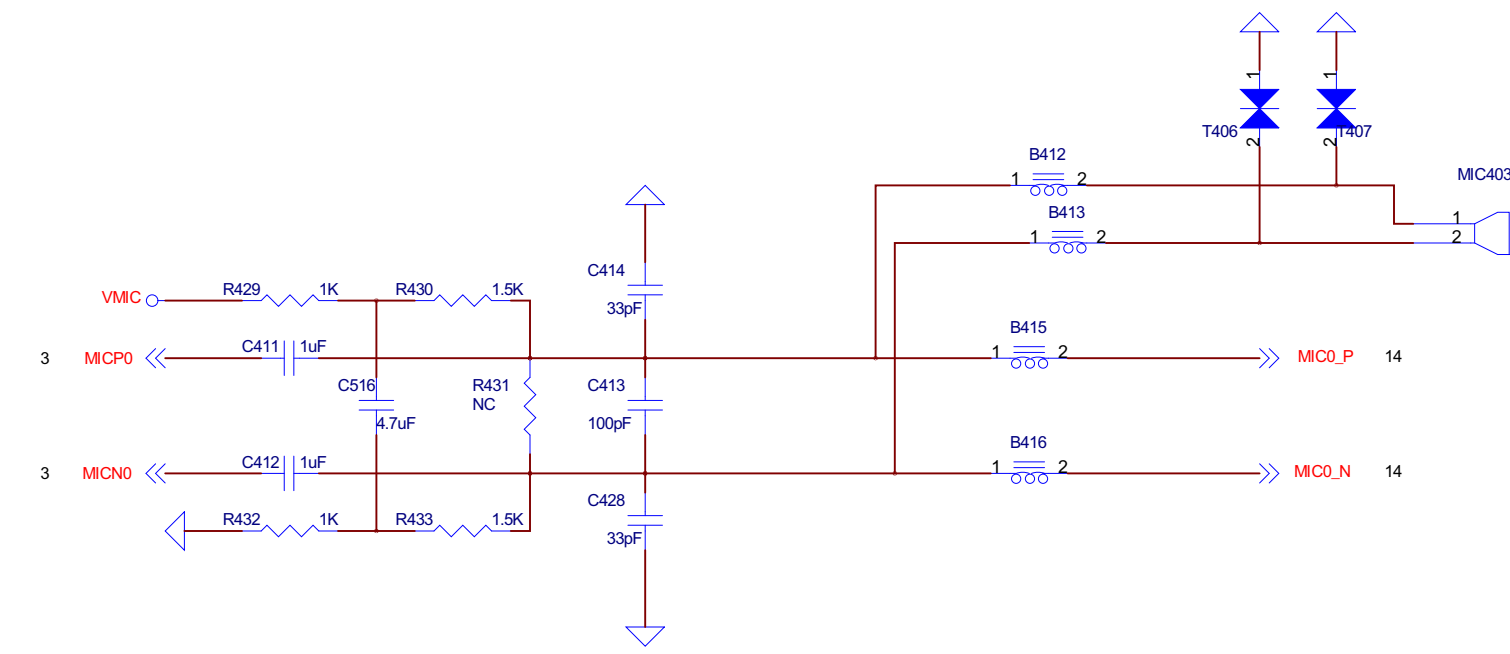

DUAL MIC

SPEAKER

RECEIVER

Audio Jack

RF_MT6162_RX

RF_TX_ASM

Size	D	CAGE Code	DWGNO	7	Rev
Scale				Sheet	8 of 12

Saturday, July 07, 2012

SD CARD EXTEND

FUNCTION KEY

USB CONNECTER

CAMERA (BACK & FRONT)

SIM1 & SIM2

FLASH LED