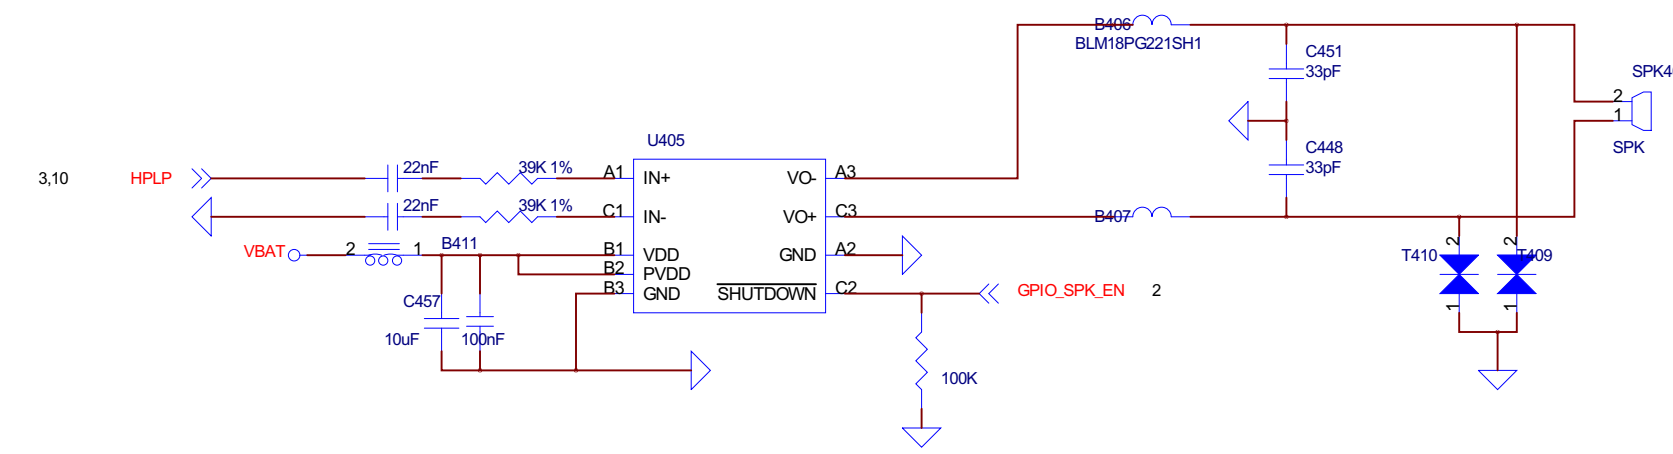

DUAL MIC

SPEAKER

RECEIVER

Audio Jack

RF_MT6162_RX

RF_TX_ASM

Size	D	CAGE Code	DWGNO	7	Rev
Scale				Sheet	8 of 12

Saturday, July 07, 2012

SD CARD EXTEND

FUNCTION KEY

USB CONNECTER

CAMERA (BACK & FRONT)

SIM1 & SIM2

FLASH LED