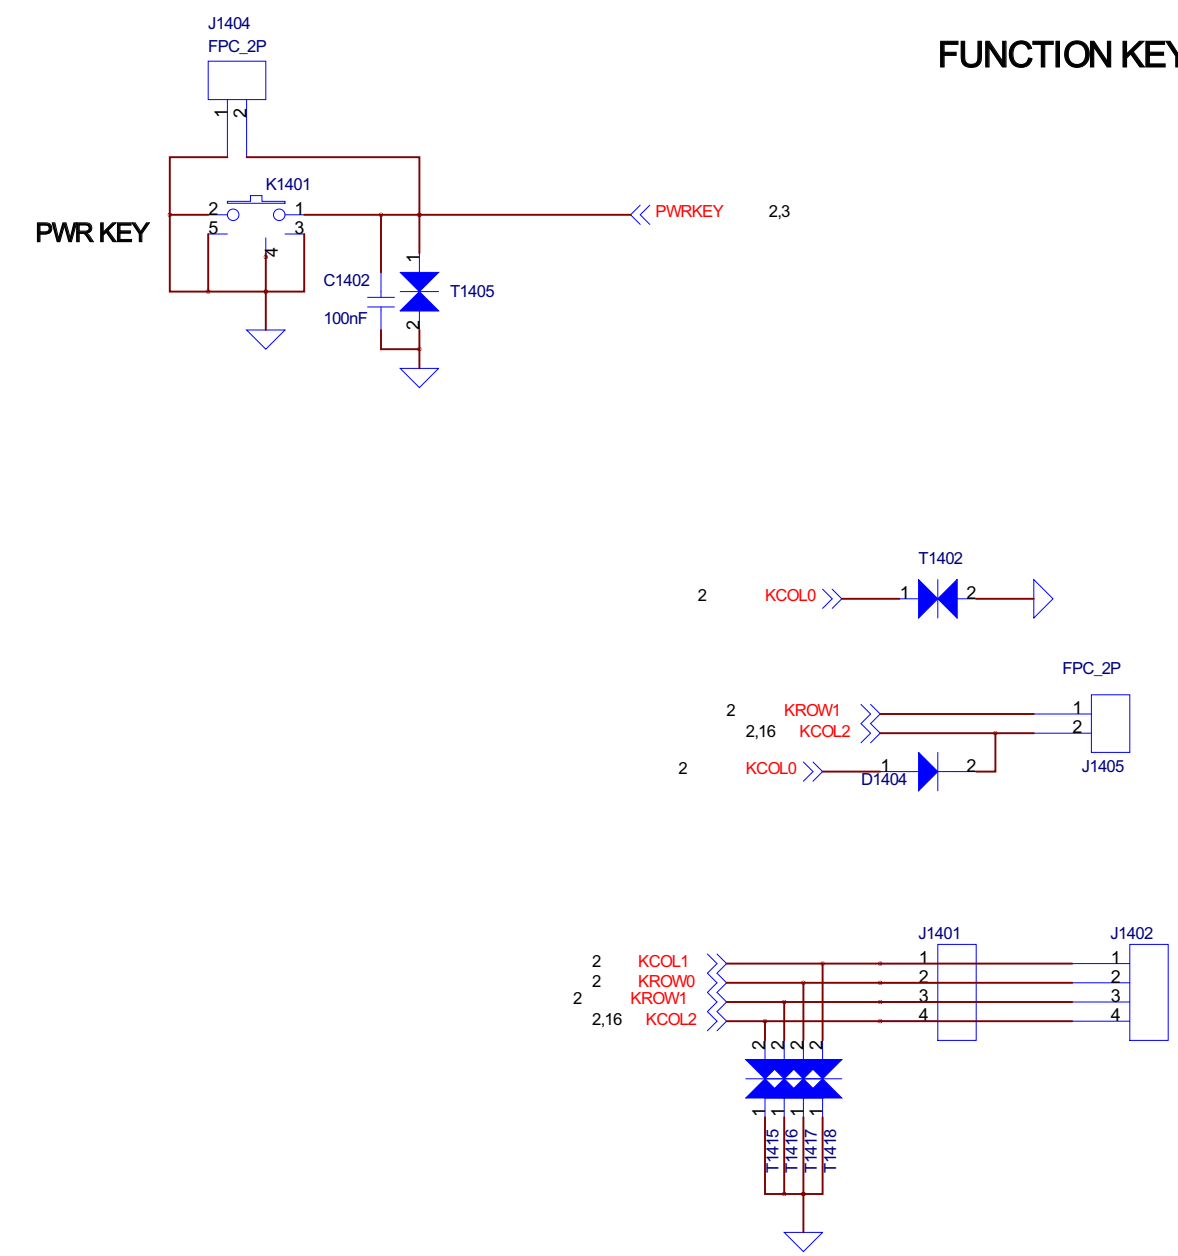

DUAL MIC

SPEAKER

RECEIVER

Audio Jack

RF_MT6162_RX

RF_TX_ASM

Size	D	CAGE Code	DWGNO	7	Rev
Scale				Sheet	8 of 12

Saturday, July 07, 2012

SD CARD EXTEND

FUNCTION KEY

USB CONNECTER

CAMERA (BACK & FRONT)

SIM1 & SIM2

FLASH LED