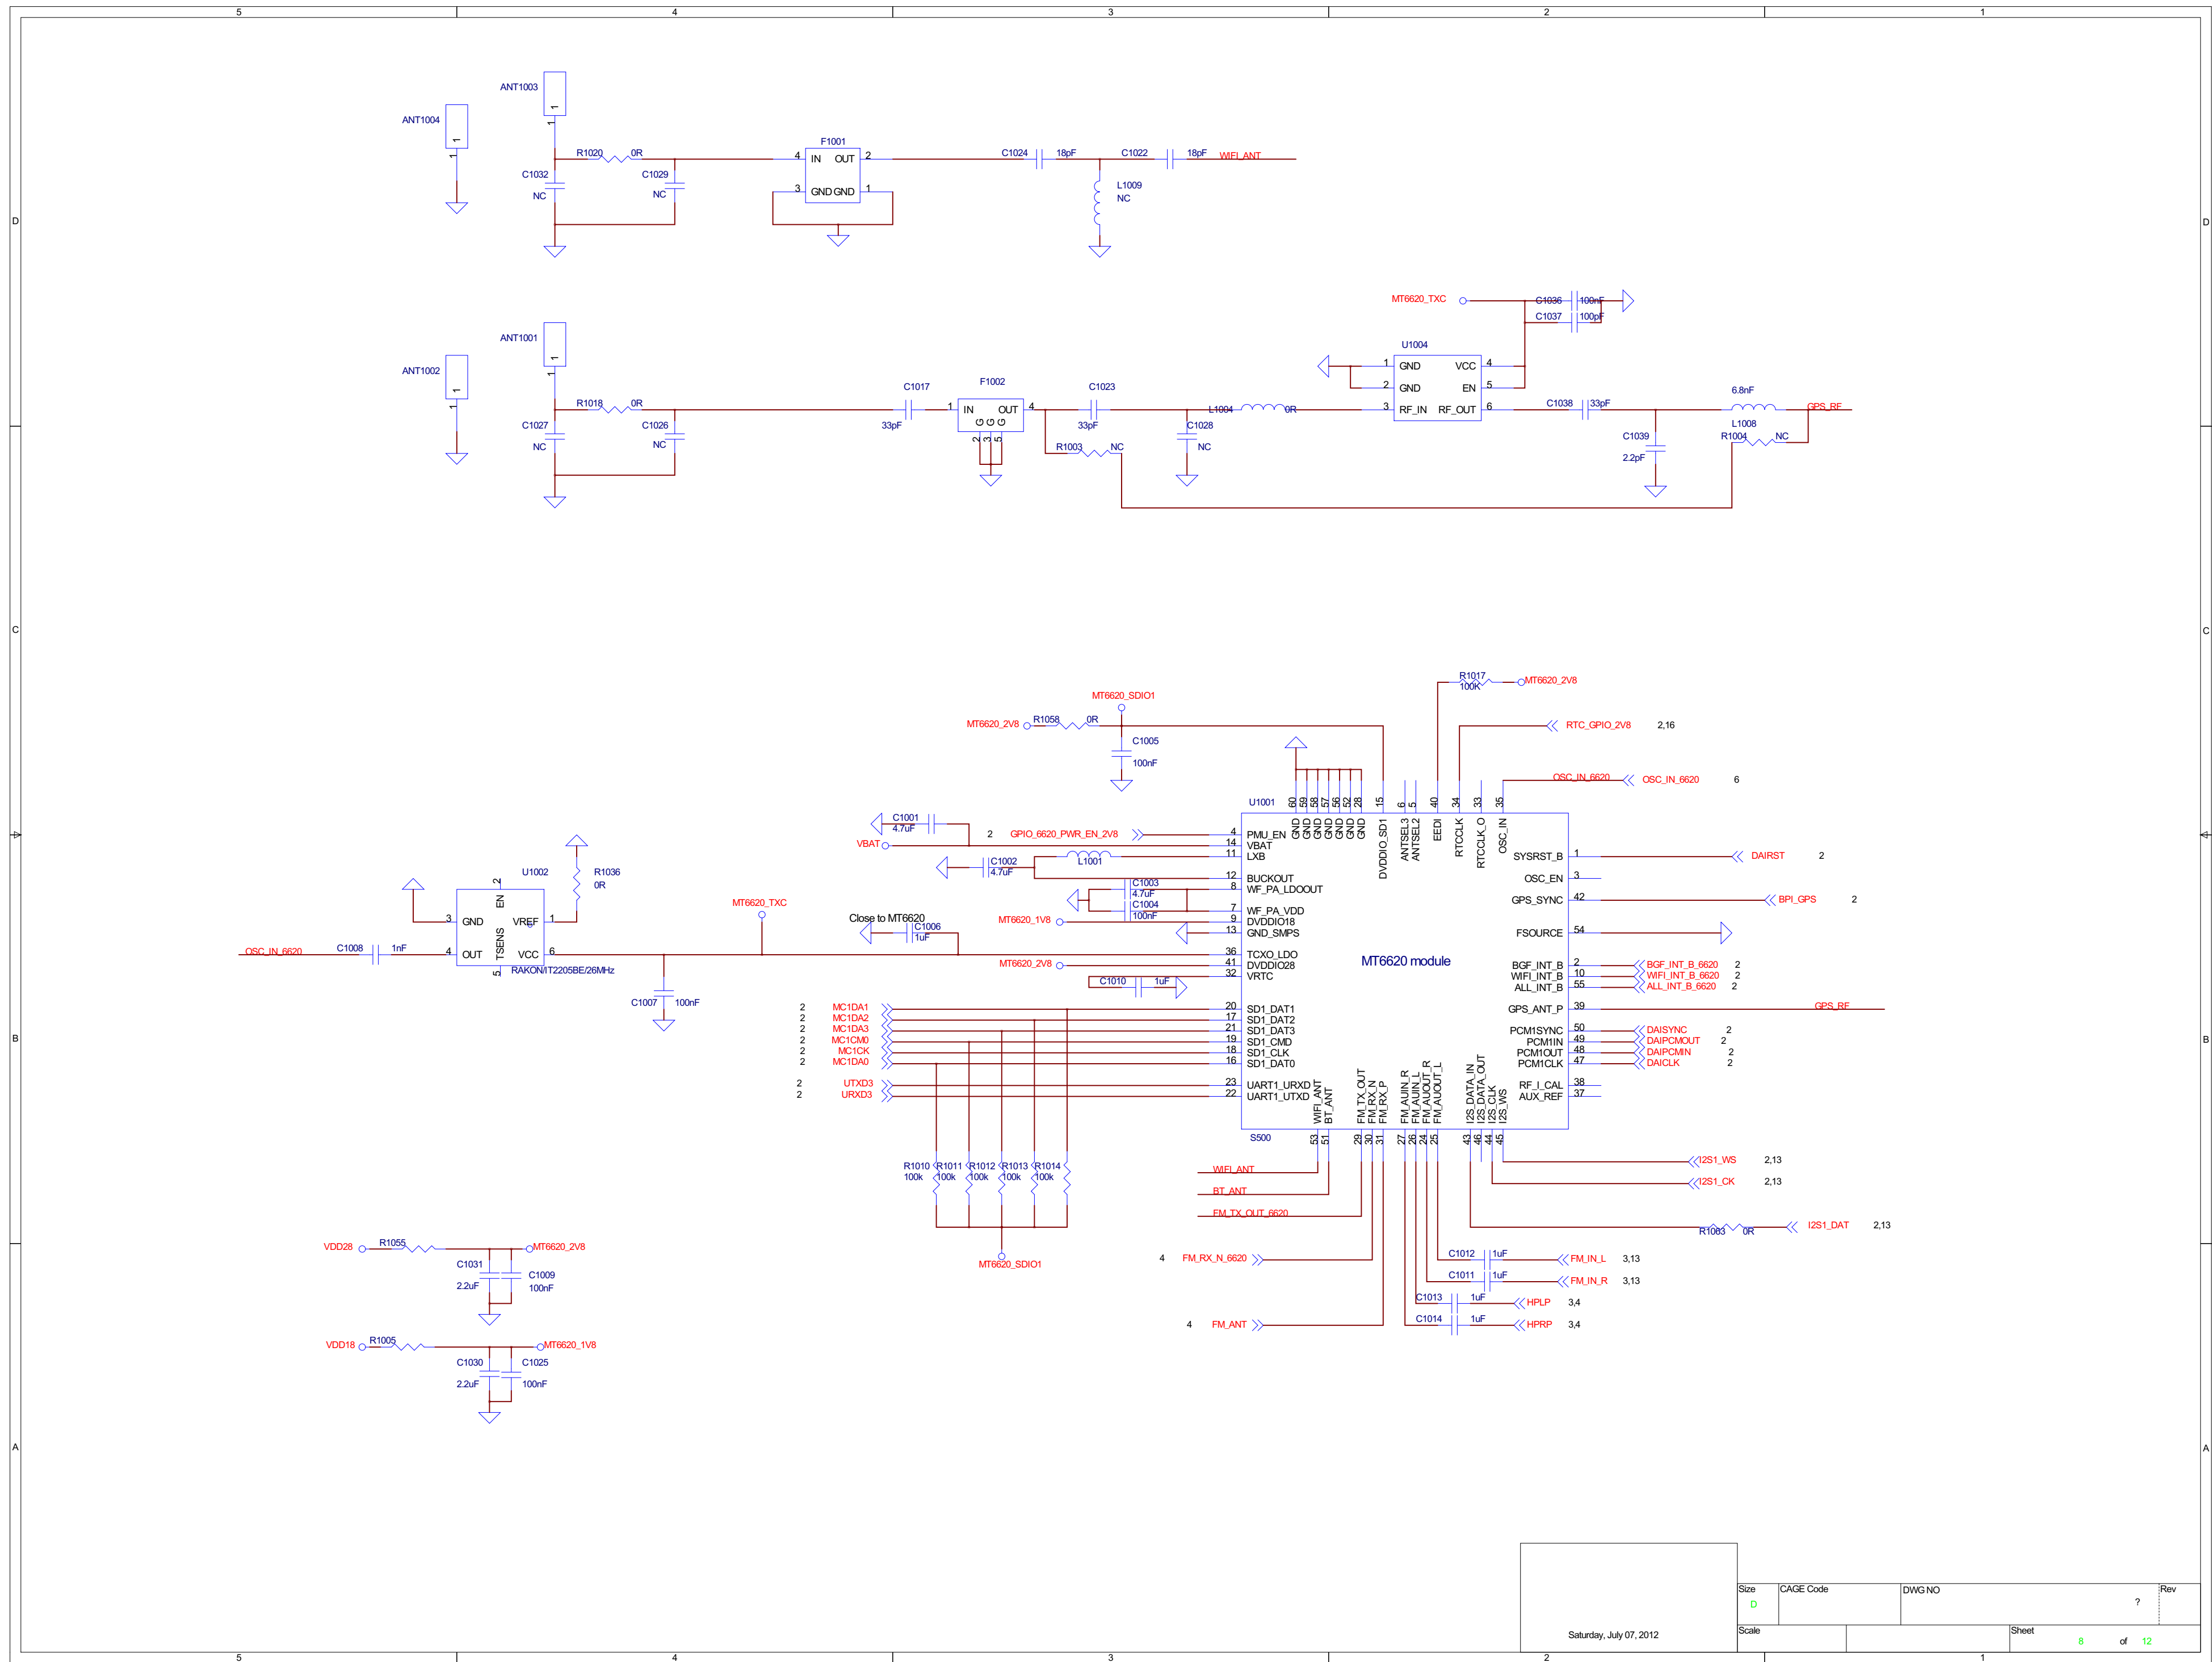

DUAL MIC

SPEAKER

RECEIVER

Audio Jack

RF_MT6162_RX

RF_TX_ASM

Size	D	CAGE Code	DWGNO	7	Rev
Scale				Sheet	8 of 12

Saturday, July 07, 2012

SD CARD EXTEND

FUNCTION KEY

USB CONNECTER

CAMERA (BACK & FRONT)

SIM1 & SIM2

FLASH LED