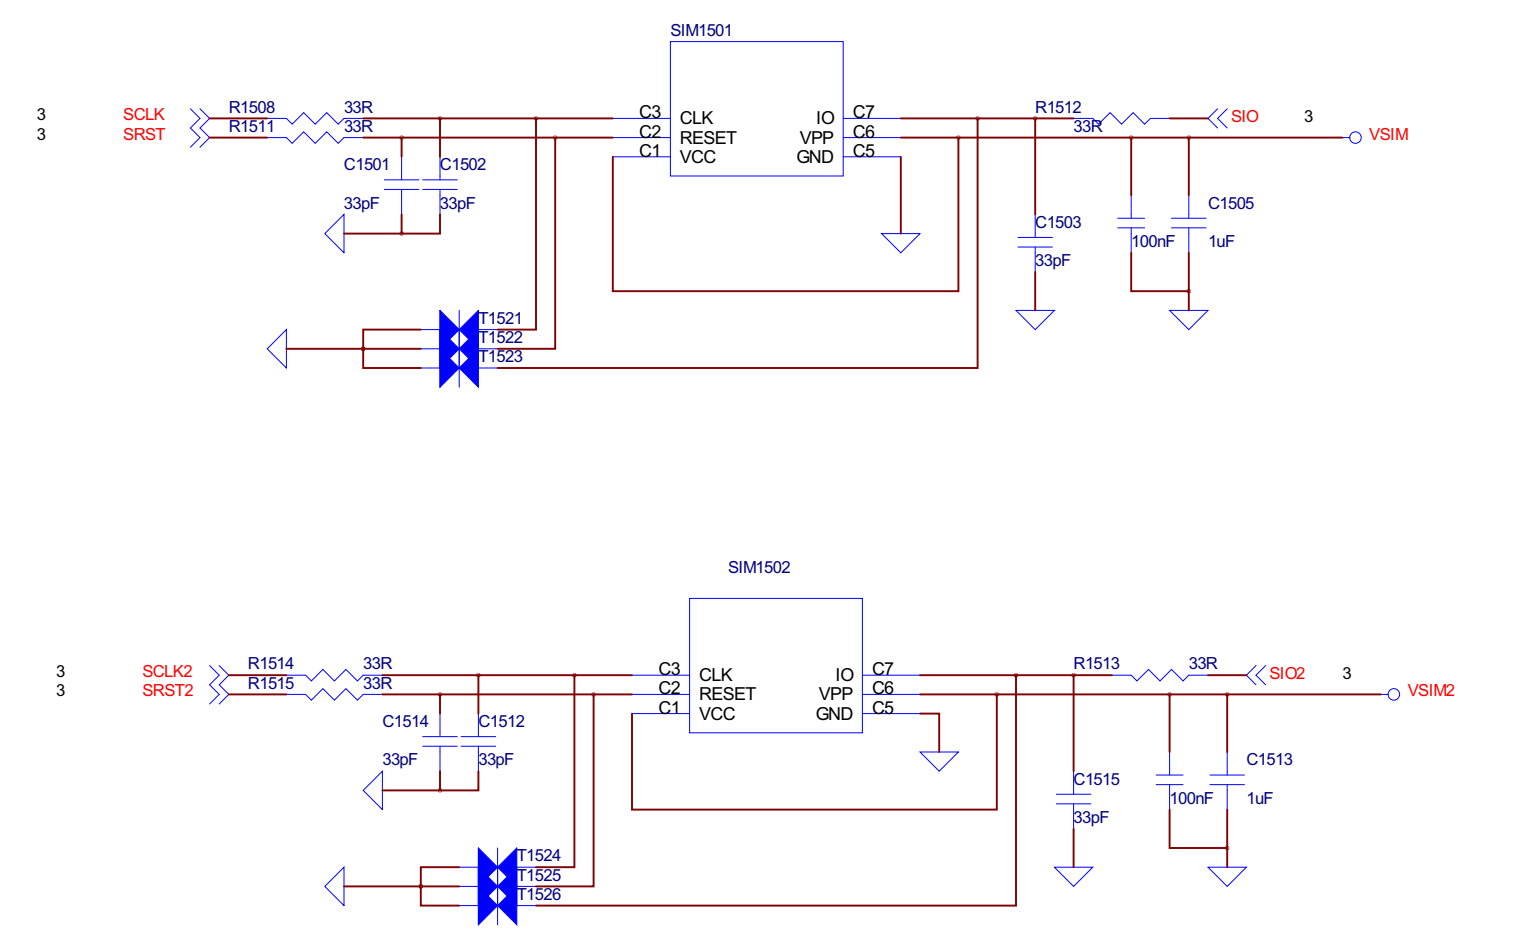

SD CARD EXTEND

FUNCTION KEY

USB CONNECTER

CAMERA (BACK & FRONT)

SIM1 & SIM2

FLASH LED