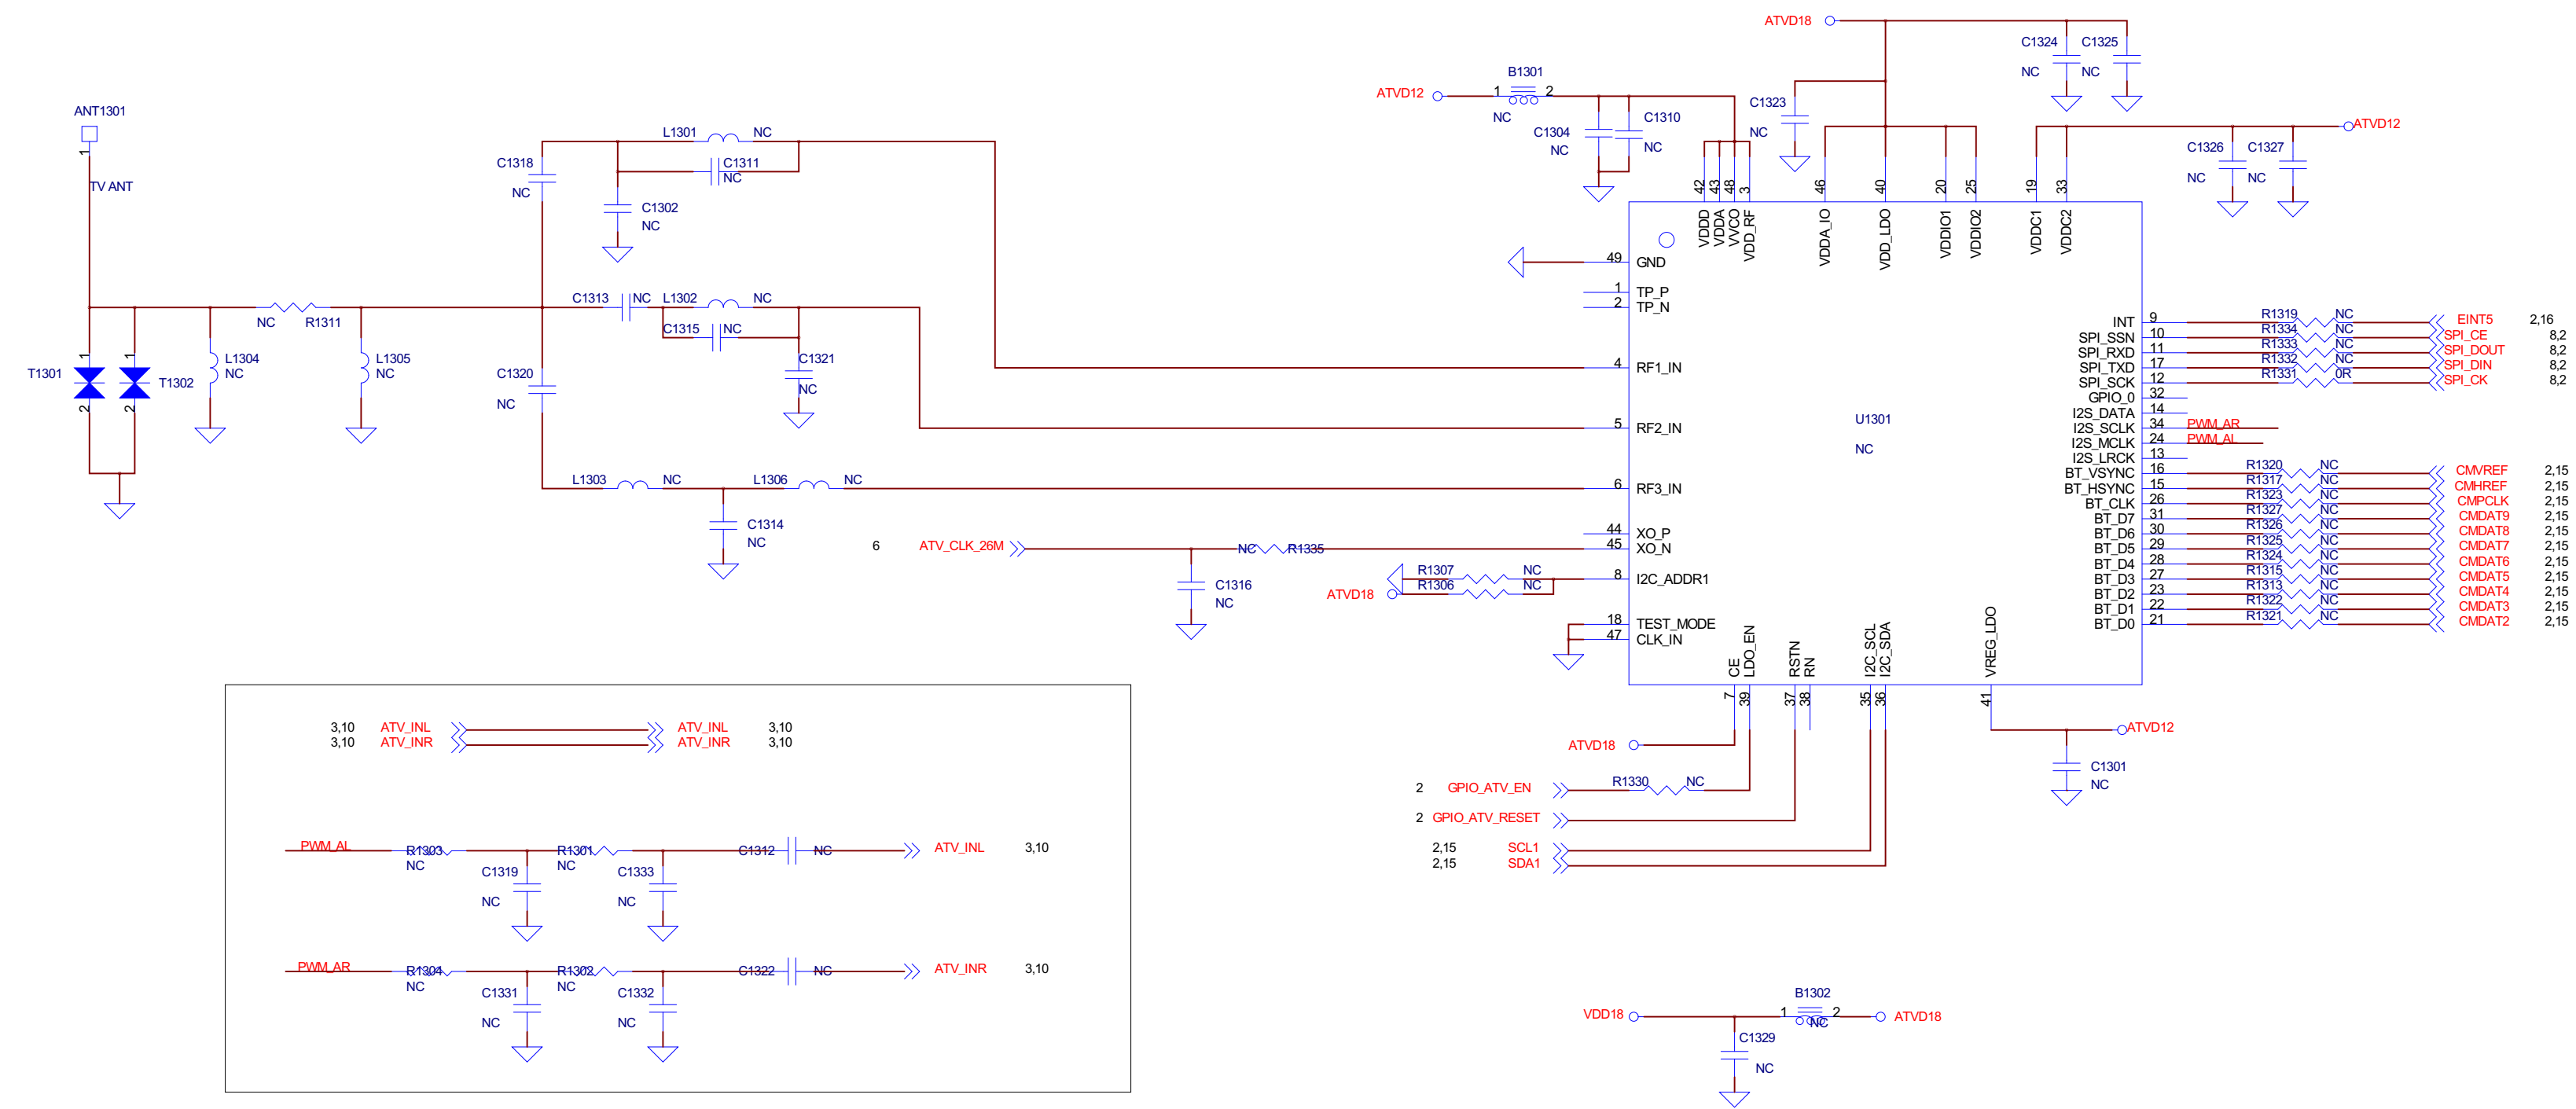

DUAL MIC

SPEAKER

RECEIVER

Audio Jack

RF_MT6162_RX

RF_TX_ASM

Size	D	CAGE Code	DWGNO	7	Rev
Scale				Sheet	8 of 12

Saturday, July 07, 2012

SD CARD EXTEND

FUNCTION KEY

USB CONNECTER

CAMERA (BACK & FRONT)

SIM1 & SIM2

FLASH LED