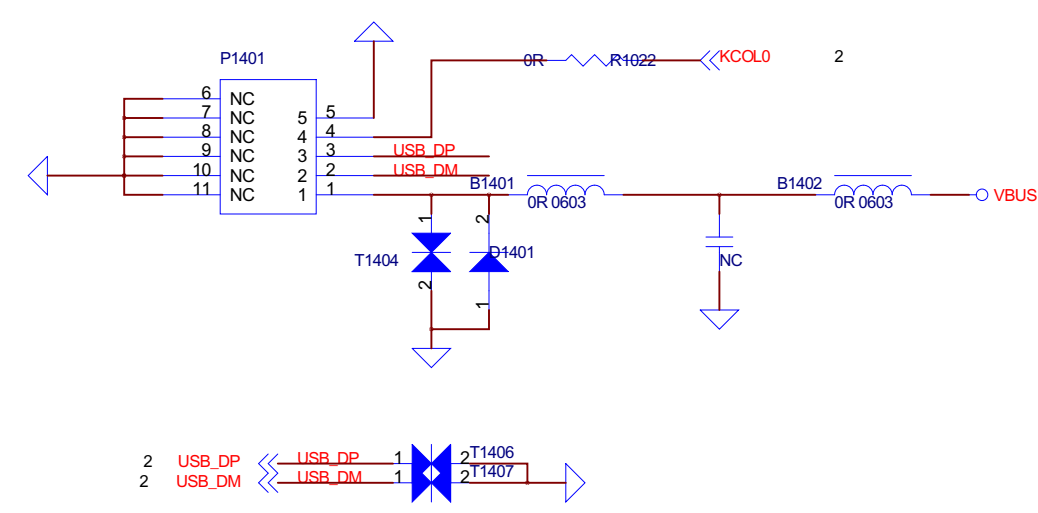

DUAL MIC

SPEAKER

RECEIVER

Audio Jack

RF_MT6162_RX

RF_TX_ASM

Size	D	CAGE Code	DWGNO	7	Rev
Scale				Sheet	8 of 12

Saturday, July 07, 2012

SD CARD EXTEND

FUNCTION KEY

USB CONNECTER

CAMERA (BACK & FRONT)

SIM1 & SIM2

FLASH LED