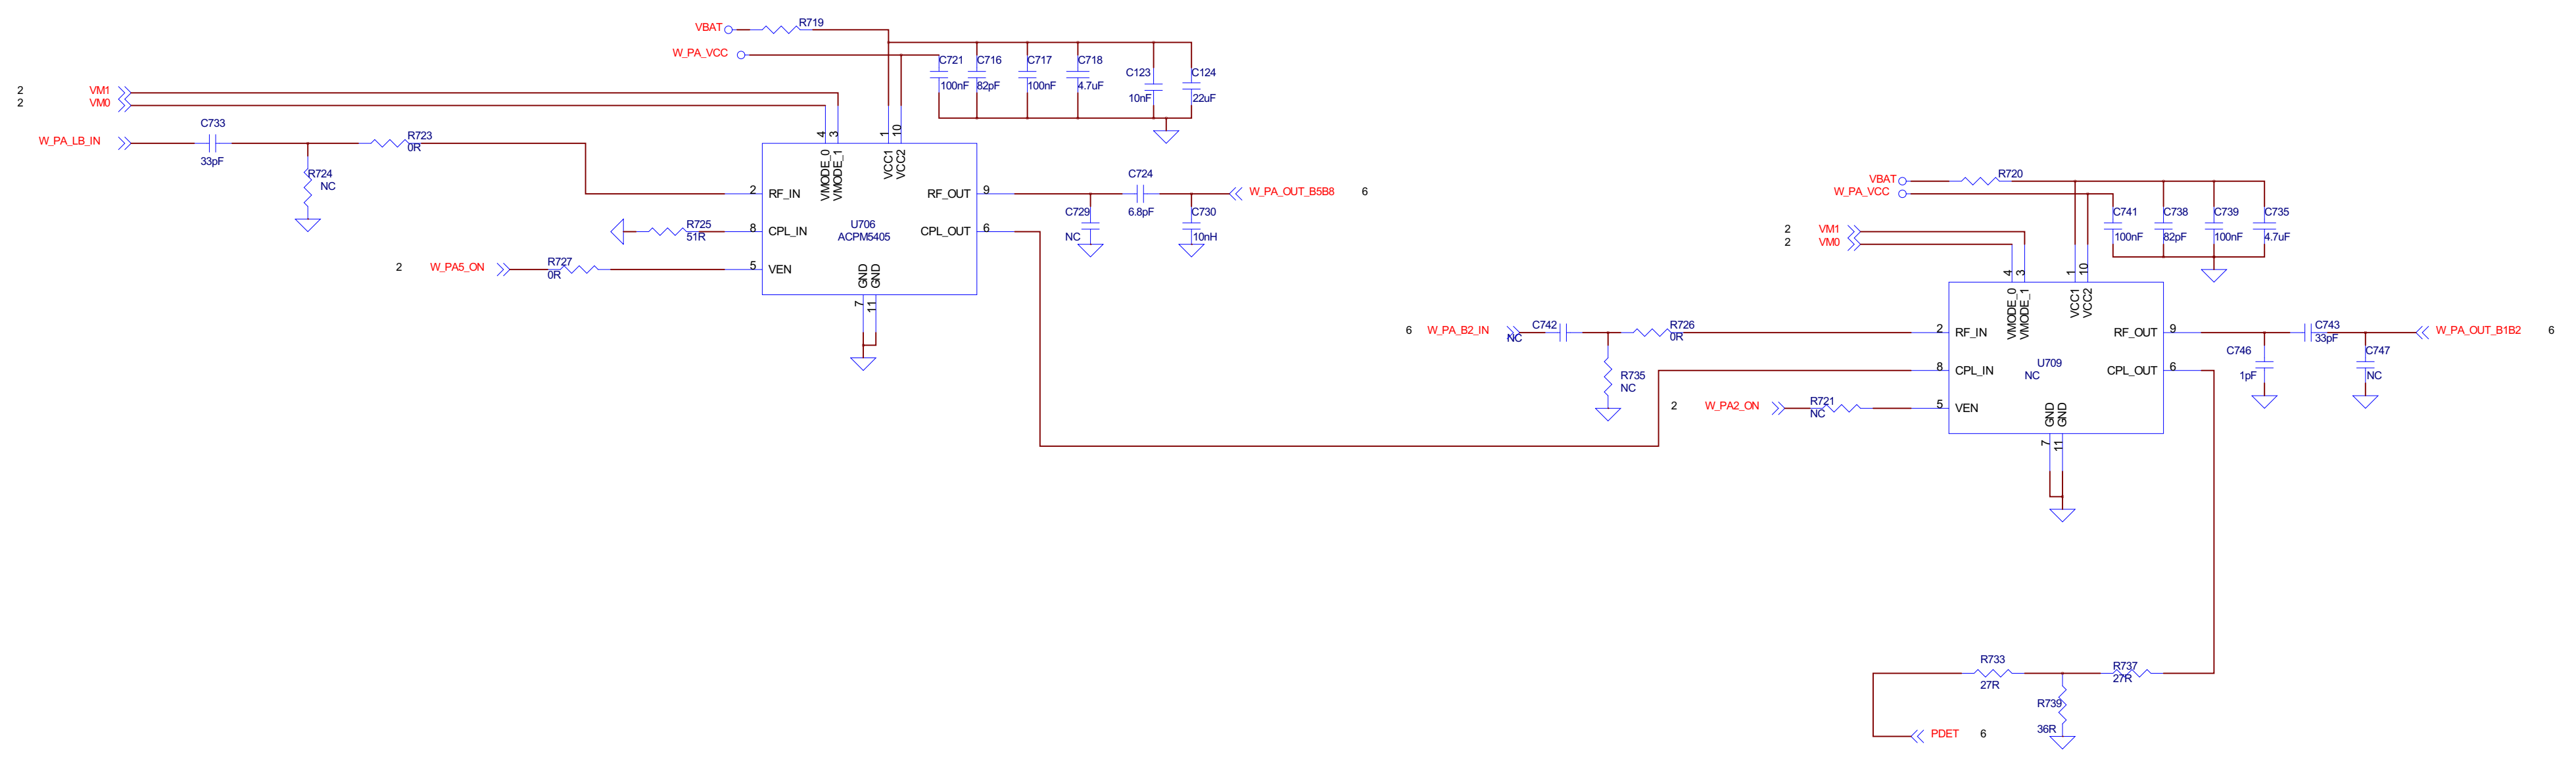

DUAL MIC

SPEAKER

RECEIVER

Audio Jack

RF_MT6162_RX

RF_TX_ASM

Size	D	CAGE Code	DWGNO	7	Rev
Scale				Sheet	8 of 12

Saturday, July 07, 2012

SD CARD EXTEND

FUNCTION KEY

USB CONNECTER

CAMERA (BACK & FRONT)

SIM1 & SIM2

FLASH LED