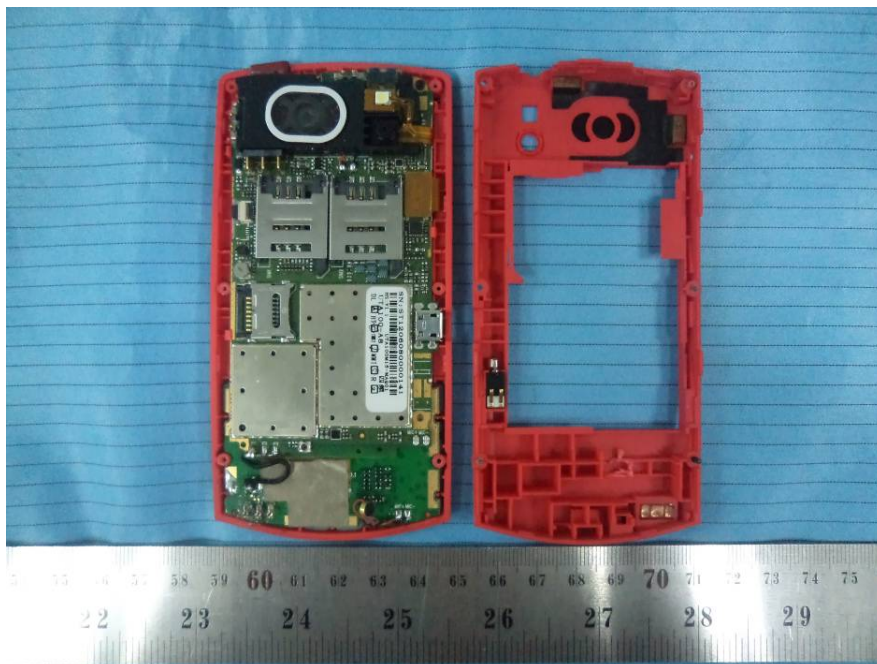

## **EXHIBIT C - EUT INTERNAL PHOTOGRAPHS**

---

**EUT – Battery off View**

**EUT – Cover off View 1**

**EUT – Cover off View 2**

**EUT – Main Board Top View**

**EUT – Main Board Top Shielding off View**

**EUT – Main Board Bottom View**

### EUT – LCD Screen View

### EUT – LCD Bottom View

**EUT – GSM/WCDMA Antenna View**

**EUT – BT & Wi-Fi Antenna View**