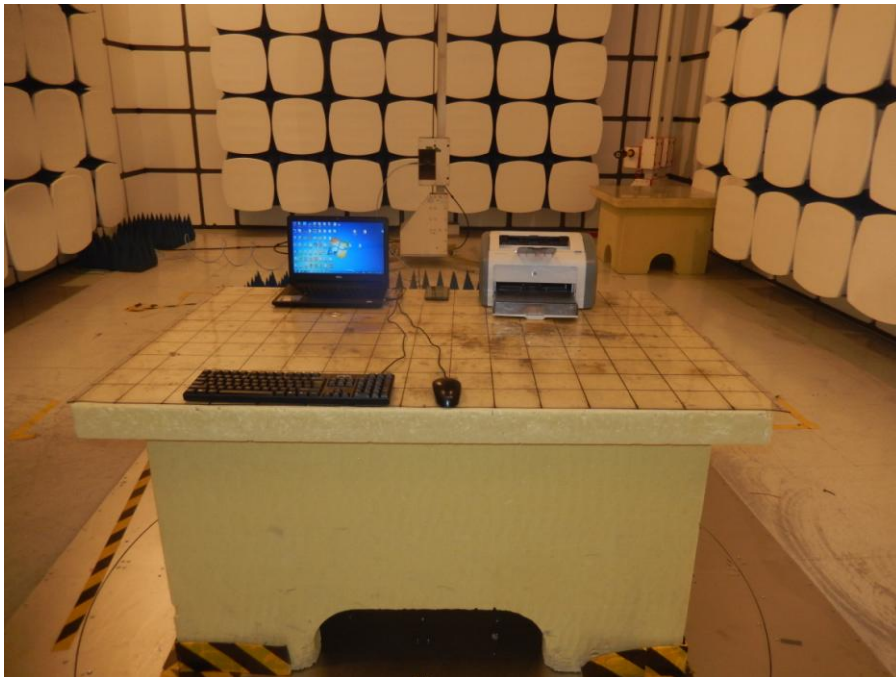

ICE_JBP Setup photo

Radiated Measurement Photos

30MHz- 1GHz

Above 1GHz

Conducted Measurement Photos