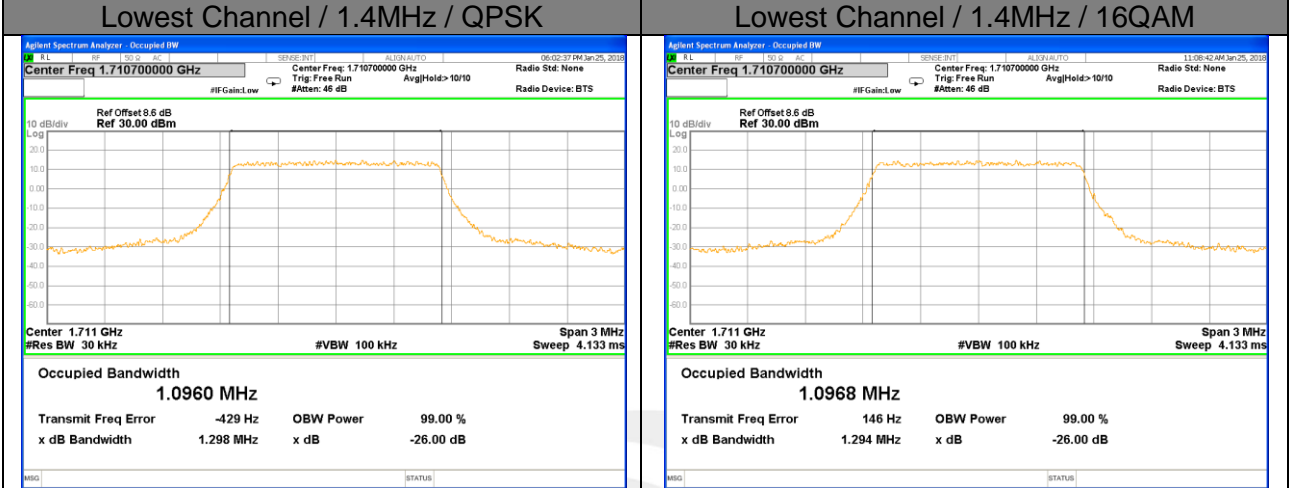

OCCUPIED BANDWIDTH LTE band 4

LTE band 4 (99% and -26 Bandwidth)

LTE band 4

LTE band 4 (99% and -26 Bandwidth)

Lowest Channel / 3MHz / QPSK

Lowest Channel / 3MHz / 16QAM

Middle Channel / 3MHz / QPSK

Middle Channel / 3MHz / 16QAM

Highest Channel / 3MHz / QPSK

Highest Channel / 3MHz / 16QAM

LTE band 4

LTE band 4 (99% and -26 Bandwidth)

Lowest Channel / 5MHz / QPSK

Lowest Channel / 5MHz / 16QAM

Middle Channel / 5MHz / QPSK

Middle Channel / 5MHz / 16QAM

Highest Channel / 5MHz / QPSK

Highest Channel / 5MHz / 16QAM

LTE band 4

LTE band 4 (99% and -26 Bandwidth)

Lowest Channel / 10MHz / QPSK

Lowest Channel / 10MHz / 16QAM

Middle Channel / 10MHz / QPSK

Middle Channel / 10MHz / 16QAM

Highest Channel / 10MHz / QPSK

Highest Channel / 10MHz / 16QAM

LTE band 4

LTE band 4 (99% and -26 Bandwidth)

Lowest Channel / 15MHz / QPSK

Lowest Channel / 15MHz / 16QAM

Middle Channel / 15MHz / QPSK

Middle Channel / 15MHz / 16QAM