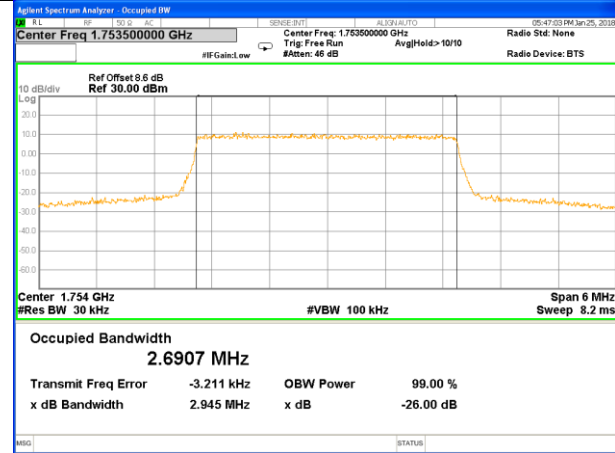

OCCUPIED BANDWIDTH LTE band 4

LTE band 4 (99% and -26 Bandwidth)

LTE band 4

LTE band 4 (99% and -26 Bandwidth)

Lowest Channel / 3MHz / QPSK

Lowest Channel / 3MHz / 16QAM

Middle Channel / 3MHz / QPSK

Middle Channel / 3MHz / 16QAM

Highest Channel / 3MHz / QPSK

Highest Channel / 3MHz / 16QAM

LTE band 4

LTE band 4 (99% and -26 Bandwidth)

Lowest Channel / 5MHz / QPSK

Lowest Channel / 5MHz / 16QAM

Middle Channel / 5MHz / QPSK

Middle Channel / 5MHz / 16QAM

Highest Channel / 5MHz / QPSK

Highest Channel / 5MHz / 16QAM

LTE band 4

LTE band 4 (99% and -26 Bandwidth)

Lowest Channel / 10MHz / QPSK

Lowest Channel / 10MHz / 16QAM

Middle Channel / 10MHz / QPSK

Middle Channel / 10MHz / 16QAM