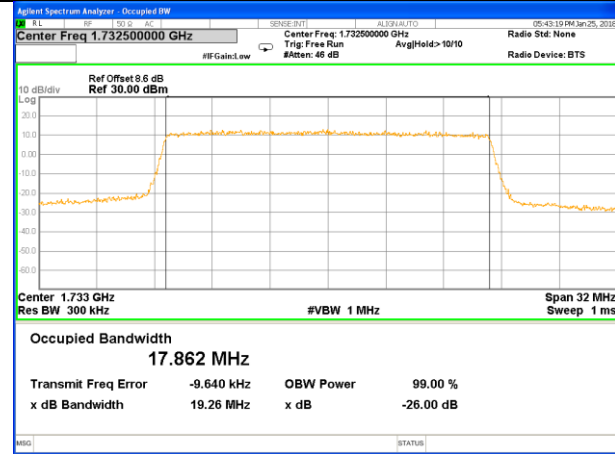

Highest Channel / 10MHz / QPSK

Highest Channel / 10MHz / 16QAM

LTE band 4

LTE band 4 (99% and -26 Bandwidth)

Lowest Channel / 15MHz / QPSK

Lowest Channel / 15MHz / 16QAM

Middle Channel / 15MHz / QPSK

Middle Channel / 15MHz / 16QAM

Highest Channel / 15MHz / QPSK

Highest Channel / 15MHz / 16QAM

LTE band 4

LTE band 4 (99% and -26 Bandwidth)

Lowest Channel / 20MHz / QPSK

Lowest Channel / 20MHz / 16QAM

Middle Channel / 20MHz / QPSK

Middle Channel / 20MHz / 16QAM

Highest Channel / 20MHz / QPSK

Highest Channel / 20MHz / 16QAM