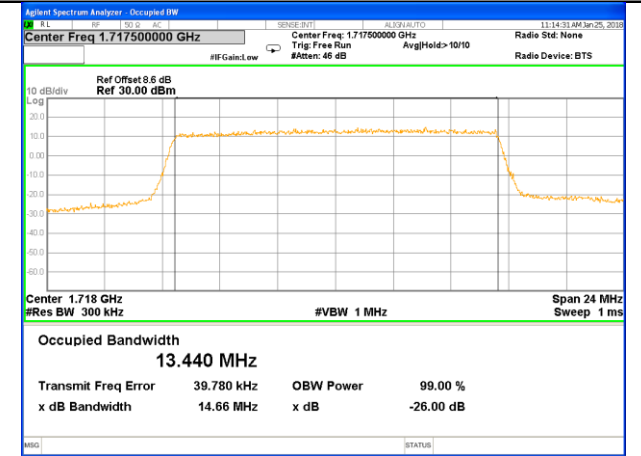

Highest Channel / 5MHz / QPSK

Highest Channel / 5MHz / 16QAM

LTE band 4

LTE band 4 (99% and -26 Bandwidth)

Lowest Channel / 10MHz / QPSK

Lowest Channel / 10MHz / 16QAM

Middle Channel / 10MHz / QPSK

Middle Channel / 10MHz / 16QAM

Highest Channel / 10MHz / QPSK

Highest Channel / 10MHz / 16QAM

LTE band 4

LTE band 4 (99% and -26 Bandwidth)

Lowest Channel / 15MHz / QPSK

Lowest Channel / 15MHz / 16QAM

Middle Channel / 15MHz / QPSK

Middle Channel / 15MHz / 16QAM

Highest Channel / 15MHz / QPSK

Highest Channel / 15MHz / 16QAM

LTE band 4

LTE band 4 (99% and -26 Bandwidth)

Lowest Channel / 20MHz / QPSK

Lowest Channel / 20MHz / 16QAM

Middle Channel / 20MHz / QPSK

Middle Channel / 20MHz / 16QAM