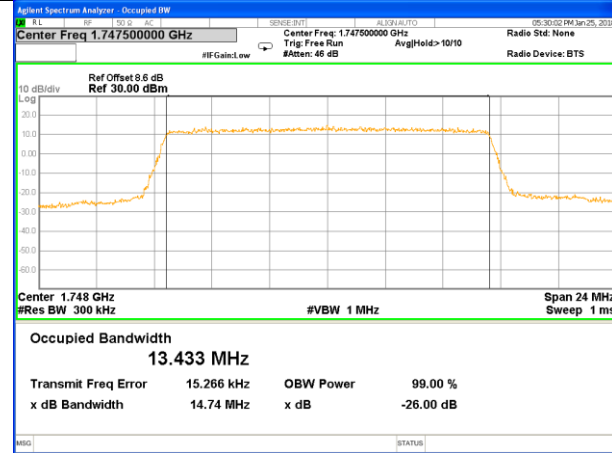

Highest Channel / 5MHz / QPSK

Highest Channel / 5MHz / 16QAM

LTE band 4

LTE band 4 (99% and -26 Bandwidth)

Lowest Channel / 10MHz / QPSK

Lowest Channel / 10MHz / 16QAM

Middle Channel / 10MHz / QPSK

Middle Channel / 10MHz / 16QAM

Highest Channel / 10MHz / QPSK

Highest Channel / 10MHz / 16QAM

LTE band 4

LTE band 4 (99% and -26 Bandwidth)

Lowest Channel / 15MHz / QPSK

Lowest Channel / 15MHz / 16QAM

Middle Channel / 15MHz / QPSK

Middle Channel / 15MHz / 16QAM

Highest Channel / 15MHz / QPSK

Highest Channel / 15MHz / 16QAM

LTE band 4

LTE band 4 (99% and -26 Bandwidth)

Lowest Channel / 20MHz / QPSK

Lowest Channel / 20MHz / 16QAM

Middle Channel / 20MHz / QPSK

Middle Channel / 20MHz / 16QAM