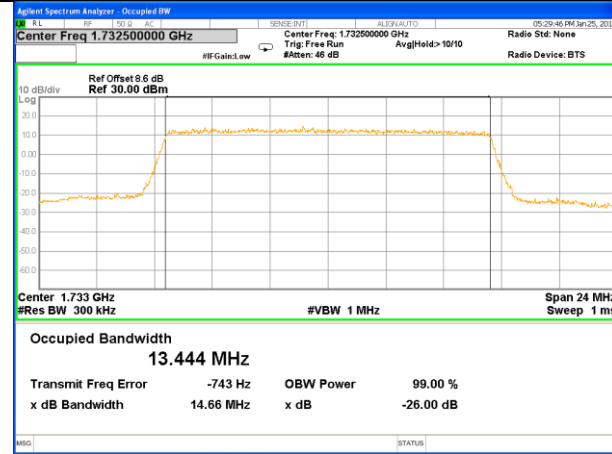

Highest Channel / 5MHz / QPSK

Highest Channel / 5MHz / 16QAM

LTE band 4

LTE band 4 (99% and -26 Bandwidth)

Lowest Channel / 10MHz / QPSK

Lowest Channel / 10MHz / 16QAM

Middle Channel / 10MHz / QPSK

Middle Channel / 10MHz / 16QAM

Highest Channel / 10MHz / QPSK

Highest Channel / 10MHz / 16QAM

LTE band 4

LTE band 4 (99% and -26 Bandwidth)

Lowest Channel / 15MHz / QPSK

Lowest Channel / 15MHz / 16QAM

Middle Channel / 15MHz / QPSK

Middle Channel / 15MHz / 16QAM

Highest Channel / 15MHz / QPSK

Highest Channel / 15MHz / 16QAM

LTE band 4

LTE band 4 (99% and -26 Bandwidth)

Lowest Channel / 20MHz / QPSK

Lowest Channel / 20MHz / 16QAM

Middle Channel / 20MHz / QPSK

Middle Channel / 20MHz / 16QAM