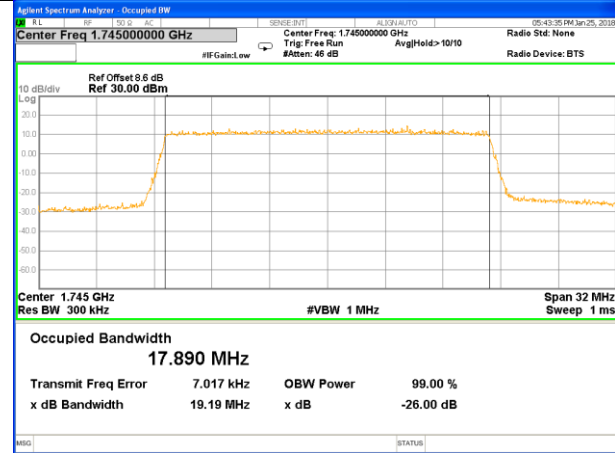

Highest Channel / 10MHz / QPSK

Highest Channel / 10MHz / 16QAM

LTE band 4

LTE band 4 (99% and -26 Bandwidth)

Lowest Channel / 15MHz / QPSK

Lowest Channel / 15MHz / 16QAM

Middle Channel / 15MHz / QPSK

Middle Channel / 15MHz / 16QAM

Highest Channel / 15MHz / QPSK

Highest Channel / 15MHz / 16QAM

LTE band 4

LTE band 4 (99% and -26 Bandwidth)

Lowest Channel / 20MHz / QPSK

Lowest Channel / 20MHz / 16QAM

Middle Channel / 20MHz / QPSK

Middle Channel / 20MHz / 16QAM

Highest Channel / 20MHz / QPSK

Highest Channel / 20MHz / 16QAM