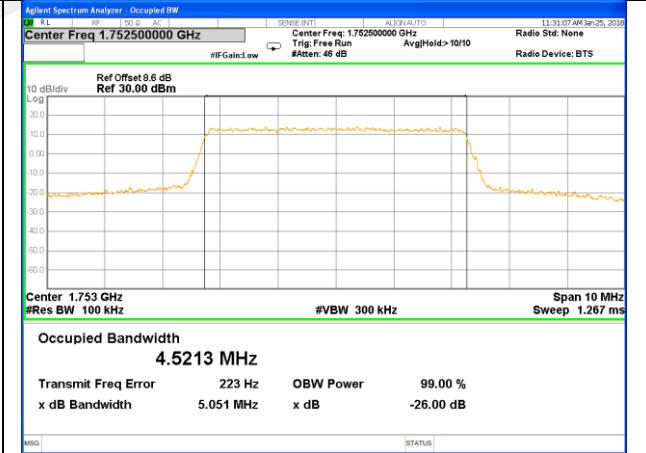

OCCUPIED BANDWIDTH LTE band 4

LTE band 4 (99% and -26 Bandwidth)

LTE band 4

LTE band 4 (99% and -26 Bandwidth)

Lowest Channel / 3MHz / QPSK

Lowest Channel / 3MHz / 16QAM

Middle Channel / 3MHz / QPSK

Middle Channel / 3MHz / 16QAM

Highest Channel / 3MHz / QPSK

Highest Channel / 3MHz / 16QAM

LTE band 4

LTE band 4 (99% and -26 Bandwidth)

Lowest Channel / 5MHz / QPSK

Lowest Channel / 5MHz / 16QAM

Middle Channel / 5MHz / QPSK

Middle Channel / 5MHz / 16QAM

Highest Channel / 5MHz / QPSK

Highest Channel / 5MHz / 16QAM

LTE band 4

LTE band 4 (99% and -26 Bandwidth)

Lowest Channel / 10MHz / QPSK

Lowest Channel / 10MHz / 16QAM

Middle Channel / 10MHz / QPSK

Middle Channel / 10MHz / 16QAM

Highest Channel / 10MHz / QPSK

Highest Channel / 10MHz / 16QAM

LTE band 4

LTE band 4 (99% and -26 Bandwidth)

Lowest Channel / 15MHz / QPSK

Lowest Channel / 15MHz / 16QAM

Middle Channel / 15MHz / QPSK

Middle Channel / 15MHz / 16QAM