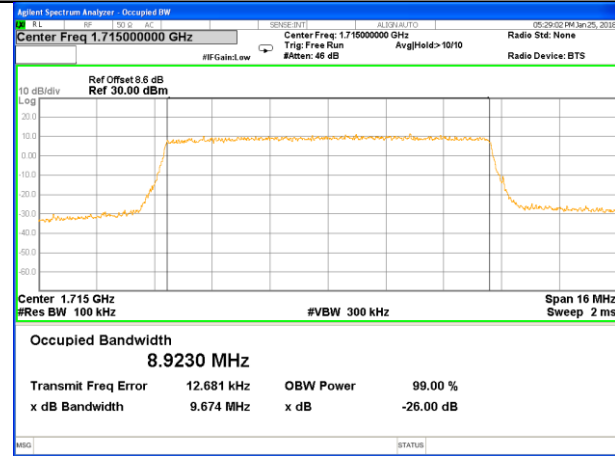

Highest Channel / 3MHz / QPSK

Highest Channel / 3MHz / 16QAM

LTE band 4

LTE band 4 (99% and -26 Bandwidth)

Lowest Channel / 5MHz / QPSK

Lowest Channel / 5MHz / 16QAM

Middle Channel / 5MHz / QPSK

Middle Channel / 5MHz / 16QAM

Highest Channel / 5MHz / QPSK

Highest Channel / 5MHz / 16QAM

LTE band 4

LTE band 4 (99% and -26 Bandwidth)

Lowest Channel / 10MHz / QPSK

Lowest Channel / 10MHz / 16QAM

Middle Channel / 10MHz / QPSK

Middle Channel / 10MHz / 16QAM

Highest Channel / 10MHz / QPSK

Highest Channel / 10MHz / 16QAM

LTE band 4

LTE band 4 (99% and -26 Bandwidth)

Lowest Channel / 15MHz / QPSK

Lowest Channel / 15MHz / 16QAM

Middle Channel / 15MHz / QPSK

Middle Channel / 15MHz / 16QAM