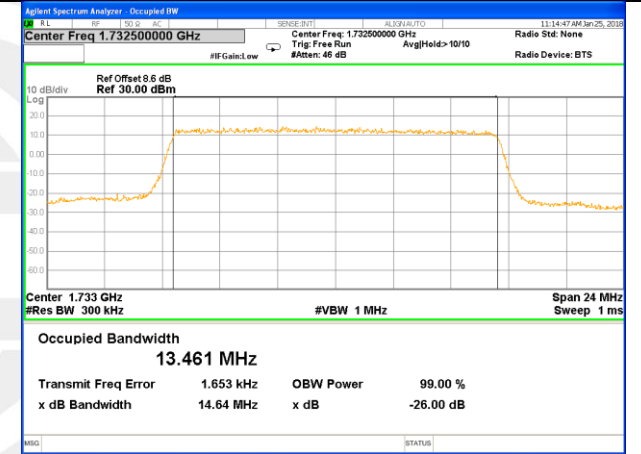

Highest Channel / 5MHz / QPSK

Highest Channel / 5MHz / 16QAM

LTE band 4

LTE band 4 (99% and -26 Bandwidth)

Lowest Channel / 10MHz / QPSK

Lowest Channel / 10MHz / 16QAM

Middle Channel / 10MHz / QPSK

Middle Channel / 10MHz / 16QAM

Highest Channel / 10MHz / QPSK

Highest Channel / 10MHz / 16QAM

LTE band 4

LTE band 4 (99% and -26 Bandwidth)

Lowest Channel / 15MHz / QPSK

Lowest Channel / 15MHz / 16QAM

Middle Channel / 15MHz / QPSK

Middle Channel / 15MHz / 16QAM

Highest Channel / 15MHz / QPSK

Highest Channel / 15MHz / 16QAM

LTE band 4

LTE band 4 (99% and -26 Bandwidth)

Lowest Channel / 20MHz / QPSK

Lowest Channel / 20MHz / 16QAM

Middle Channel / 20MHz / QPSK

Middle Channel / 20MHz / 16QAM