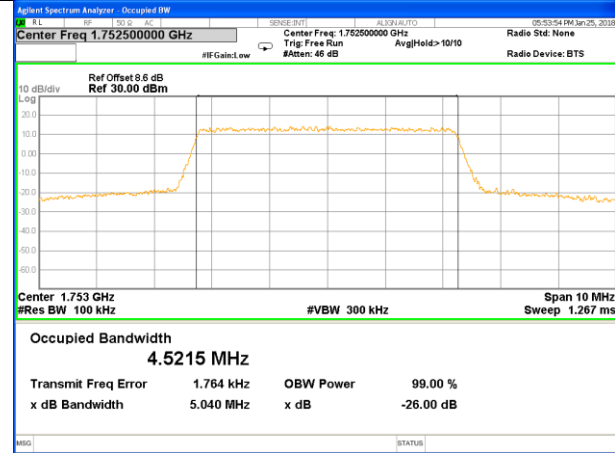

OCCUPIED BANDWIDTH LTE band 4

LTE band 4 (99% and -26 Bandwidth)

LTE band 4

LTE band 4 (99% and -26 Bandwidth)

Lowest Channel / 3MHz / QPSK

Lowest Channel / 3MHz / 16QAM

Middle Channel / 3MHz / QPSK

Middle Channel / 3MHz / 16QAM

Highest Channel / 3MHz / QPSK

Highest Channel / 3MHz / 16QAM

LTE band 4

LTE band 4 (99% and -26 Bandwidth)

Lowest Channel / 5MHz / QPSK

Lowest Channel / 5MHz / 16QAM

Middle Channel / 5MHz / QPSK

Middle Channel / 5MHz / 16QAM

Highest Channel / 5MHz / QPSK

Highest Channel / 5MHz / 16QAM

LTE band 4

LTE band 4 (99% and -26 Bandwidth)

Lowest Channel / 10MHz / QPSK

Lowest Channel / 10MHz / 16QAM

Middle Channel / 10MHz / QPSK

Middle Channel / 10MHz / 16QAM

Highest Channel / 10MHz / QPSK

Highest Channel / 10MHz / 16QAM

LTE band 4

LTE band 4 (99% and -26 Bandwidth)

Lowest Channel / 15MHz / QPSK

Lowest Channel / 15MHz / 16QAM

Middle Channel / 15MHz / QPSK

Middle Channel / 15MHz / 16QAM