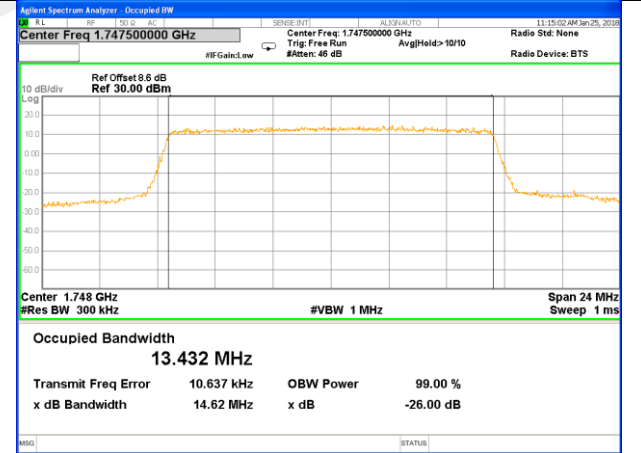

Highest Channel / 5MHz / QPSK

Highest Channel / 5MHz / 16QAM

LTE band 4

LTE band 4 (99% and -26 Bandwidth)

Lowest Channel / 10MHz / QPSK

Lowest Channel / 10MHz / 16QAM

Middle Channel / 10MHz / QPSK

Middle Channel / 10MHz / 16QAM

Highest Channel / 10MHz / QPSK

Highest Channel / 10MHz / 16QAM

LTE band 4

LTE band 4 (99% and -26 Bandwidth)

Lowest Channel / 15MHz / QPSK

Lowest Channel / 15MHz / 16QAM

Middle Channel / 15MHz / QPSK

Middle Channel / 15MHz / 16QAM

Highest Channel / 15MHz / QPSK

Highest Channel / 15MHz / 16QAM

LTE band 4

LTE band 4 (99% and -26 Bandwidth)

Lowest Channel / 20MHz / QPSK

Lowest Channel / 20MHz / 16QAM

Middle Channel / 20MHz / QPSK

Middle Channel / 20MHz / 16QAM