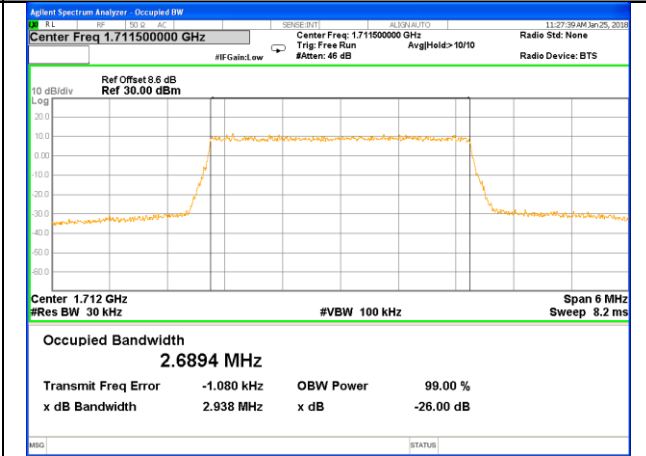

OCCUPIED BANDWIDTH LTE band 4

LTE band 4 (99% and -26 Bandwidth)

LTE band 4

LTE band 4 (99% and -26 Bandwidth)

Lowest Channel / 3MHz / QPSK

Lowest Channel / 3MHz / 16QAM

Middle Channel / 3MHz / QPSK

Middle Channel / 3MHz / 16QAM

Highest Channel / 3MHz / QPSK

Highest Channel / 3MHz / 16QAM

LTE band 4

LTE band 4 (99% and -26 Bandwidth)

Lowest Channel / 5MHz / QPSK

Lowest Channel / 5MHz / 16QAM

Middle Channel / 5MHz / QPSK

Middle Channel / 5MHz / 16QAM

Highest Channel / 5MHz / QPSK

Highest Channel / 5MHz / 16QAM

LTE band 4

LTE band 4 (99% and -26 Bandwidth)

Lowest Channel / 10MHz / QPSK

Lowest Channel / 10MHz / 16QAM

Middle Channel / 10MHz / QPSK

Middle Channel / 10MHz / 16QAM