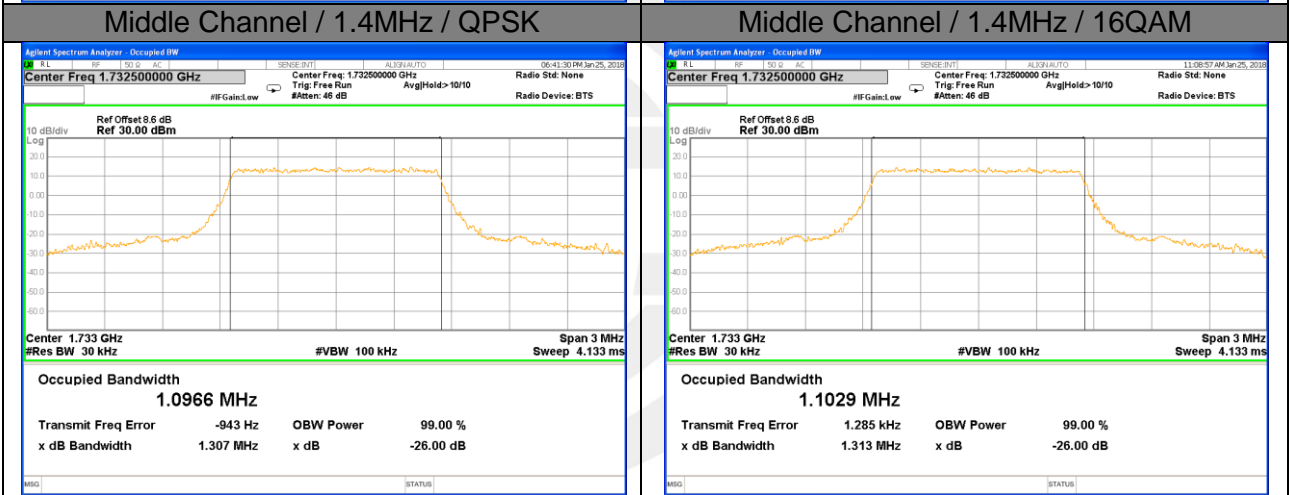

OCCUPIED BANDWIDTH LTE band 4

LTE band 4 (99% and -26 Bandwidth)

LTE band 4

LTE band 4 (99% and -26 Bandwidth)

Lowest Channel / 3MHz / QPSK

Lowest Channel / 3MHz / 16QAM

Middle Channel / 3MHz / QPSK

Middle Channel / 3MHz / 16QAM

Highest Channel / 3MHz / QPSK

Highest Channel / 3MHz / 16QAM

LTE band 4

LTE band 4 (99% and -26 Bandwidth)

Lowest Channel / 5MHz / QPSK

Lowest Channel / 5MHz / 16QAM

Middle Channel / 5MHz / QPSK

Middle Channel / 5MHz / 16QAM

Highest Channel / 5MHz / QPSK

Highest Channel / 5MHz / 16QAM

LTE band 4

LTE band 4 (99% and -26 Bandwidth)

Lowest Channel / 10MHz / QPSK

Lowest Channel / 10MHz / 16QAM

Middle Channel / 10MHz / QPSK

Middle Channel / 10MHz / 16QAM

Highest Channel / 10MHz / QPSK

Highest Channel / 10MHz / 16QAM

LTE band 4

LTE band 4 (99% and -26 Bandwidth)

Lowest Channel / 15MHz / QPSK

Lowest Channel / 15MHz / 16QAM

Middle Channel / 15MHz / QPSK

Middle Channel / 15MHz / 16QAM