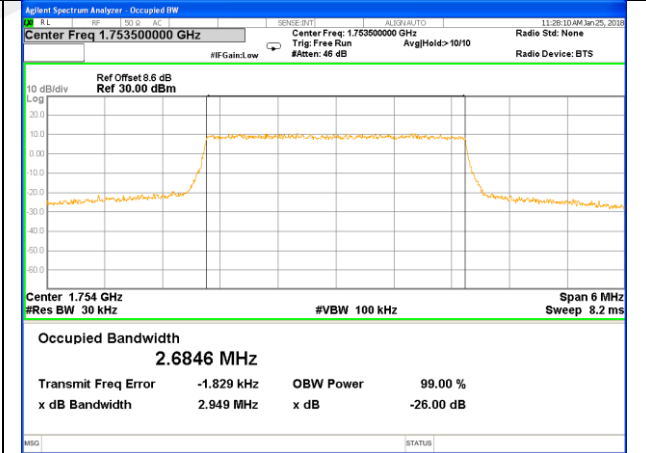

OCCUPIED BANDWIDTH LTE band 4

LTE band 4 (99% and -26 Bandwidth)

LTE band 4

LTE band 4 (99% and -26 Bandwidth)

Lowest Channel / 3MHz / QPSK

Lowest Channel / 3MHz / 16QAM

Middle Channel / 3MHz / QPSK

Middle Channel / 3MHz / 16QAM

Highest Channel / 3MHz / QPSK

Highest Channel / 3MHz / 16QAM

LTE band 4

LTE band 4 (99% and -26 Bandwidth)

Lowest Channel / 5MHz / QPSK

Lowest Channel / 5MHz / 16QAM

Middle Channel / 5MHz / QPSK

Middle Channel / 5MHz / 16QAM

Highest Channel / 5MHz / QPSK

Highest Channel / 5MHz / 16QAM

LTE band 4

LTE band 4 (99% and -26 Bandwidth)

Lowest Channel / 10MHz / QPSK

Lowest Channel / 10MHz / 16QAM

Middle Channel / 10MHz / QPSK

Middle Channel / 10MHz / 16QAM