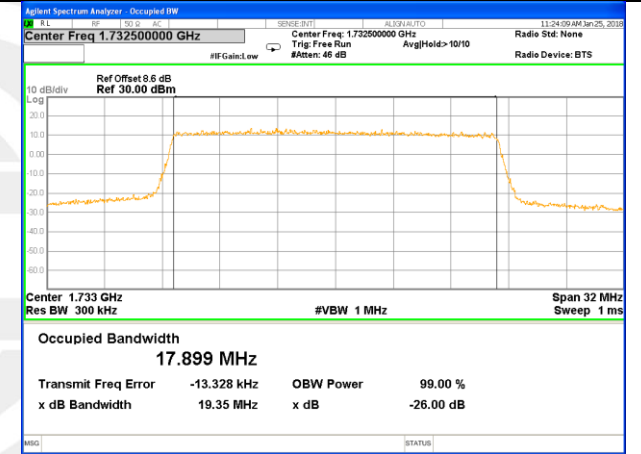

Highest Channel / 10MHz / QPSK

Highest Channel / 10MHz / 16QAM

LTE band 4

LTE band 4 (99% and -26 Bandwidth)

Lowest Channel / 15MHz / QPSK

Lowest Channel / 15MHz / 16QAM

Middle Channel / 15MHz / QPSK

Middle Channel / 15MHz / 16QAM

Highest Channel / 15MHz / QPSK

Highest Channel / 15MHz / 16QAM

LTE band 4

LTE band 4 (99% and -26 Bandwidth)

Lowest Channel / 20MHz / QPSK

Lowest Channel / 20MHz / 16QAM

Middle Channel / 20MHz / QPSK

Middle Channel / 20MHz / 16QAM

Highest Channel / 20MHz / QPSK

Highest Channel / 20MHz / 16QAM