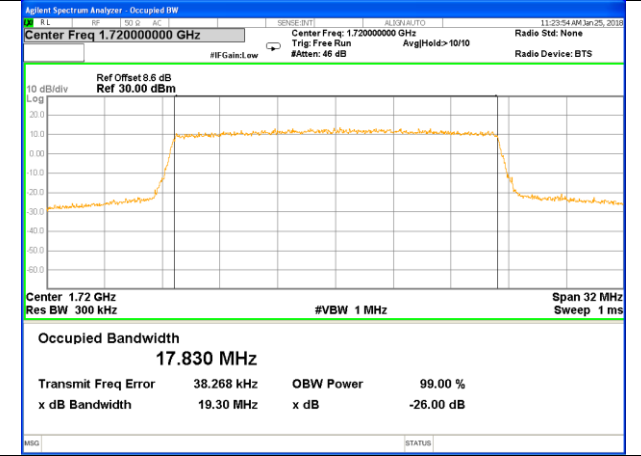

Highest Channel / 10MHz / QPSK

Highest Channel / 10MHz / 16QAM

LTE band 4

LTE band 4 (99% and -26 Bandwidth)

Lowest Channel / 15MHz / QPSK

Lowest Channel / 15MHz / 16QAM

Middle Channel / 15MHz / QPSK

Middle Channel / 15MHz / 16QAM

Highest Channel / 15MHz / QPSK

Highest Channel / 15MHz / 16QAM

LTE band 4

LTE band 4 (99% and -26 Bandwidth)

Lowest Channel / 20MHz / QPSK

Lowest Channel / 20MHz / 16QAM

Middle Channel / 20MHz / QPSK

Middle Channel / 20MHz / 16QAM

Highest Channel / 20MHz / QPSK

Highest Channel / 20MHz / 16QAM