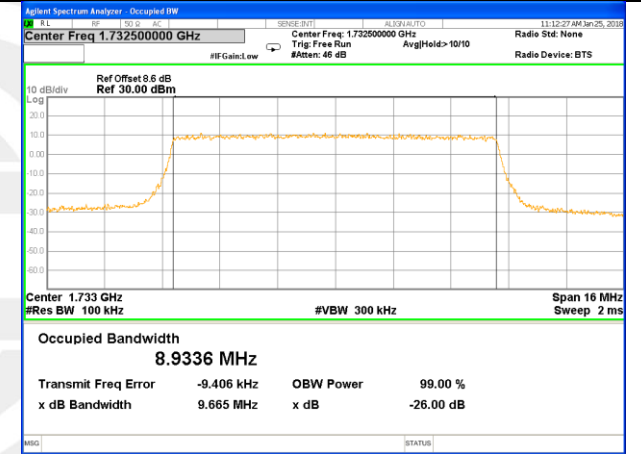

Highest Channel / 3MHz / QPSK

Highest Channel / 3MHz / 16QAM

LTE band 4

LTE band 4 (99% and -26 Bandwidth)

Lowest Channel / 5MHz / QPSK

Lowest Channel / 5MHz / 16QAM

Middle Channel / 5MHz / QPSK

Middle Channel / 5MHz / 16QAM

Highest Channel / 5MHz / QPSK

Highest Channel / 5MHz / 16QAM

LTE band 4

LTE band 4 (99% and -26 Bandwidth)

Lowest Channel / 10MHz / QPSK

Lowest Channel / 10MHz / 16QAM

Middle Channel / 10MHz / QPSK

Middle Channel / 10MHz / 16QAM

Highest Channel / 10MHz / QPSK

Highest Channel / 10MHz / 16QAM

LTE band 4

LTE band 4 (99% and -26 Bandwidth)

Lowest Channel / 15MHz / QPSK

Lowest Channel / 15MHz / 16QAM

Middle Channel / 15MHz / QPSK

Middle Channel / 15MHz / 16QAM