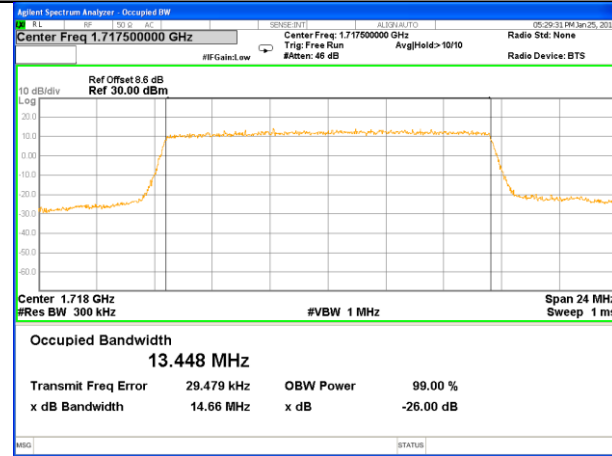

Highest Channel / 5MHz / QPSK

Highest Channel / 5MHz / 16QAM

LTE band 4

LTE band 4 (99% and -26 Bandwidth)

Lowest Channel / 10MHz / QPSK

Lowest Channel / 10MHz / 16QAM

Middle Channel / 10MHz / QPSK

Middle Channel / 10MHz / 16QAM

Highest Channel / 10MHz / QPSK

Highest Channel / 10MHz / 16QAM

LTE band 4

LTE band 4 (99% and -26 Bandwidth)

Lowest Channel / 15MHz / QPSK

Lowest Channel / 15MHz / 16QAM

Middle Channel / 15MHz / QPSK

Middle Channel / 15MHz / 16QAM

Highest Channel / 15MHz / QPSK

Highest Channel / 15MHz / 16QAM

LTE band 4

LTE band 4 (99% and -26 Bandwidth)

Lowest Channel / 20MHz / QPSK

Lowest Channel / 20MHz / 16QAM

Middle Channel / 20MHz / QPSK

Middle Channel / 20MHz / 16QAM