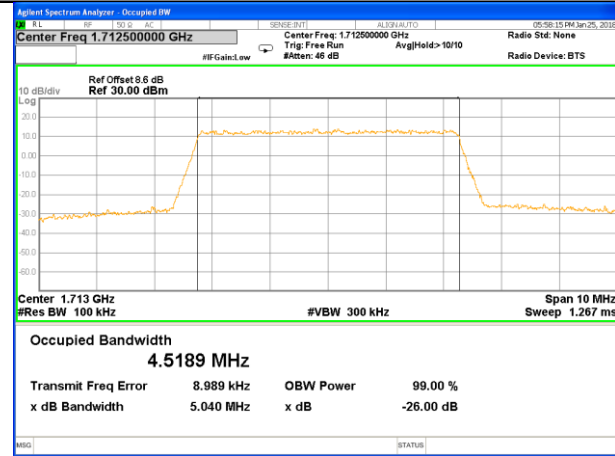

Highest Channel / 3MHz / QPSK

Highest Channel / 3MHz / 16QAM

LTE band 4

LTE band 4 (99% and -26 Bandwidth)

Lowest Channel / 5MHz / QPSK

Lowest Channel / 5MHz / 16QAM

Middle Channel / 5MHz / QPSK

Middle Channel / 5MHz / 16QAM

Highest Channel / 5MHz / QPSK

Highest Channel / 5MHz / 16QAM

LTE band 4

LTE band 4 (99% and -26 Bandwidth)

Lowest Channel / 10MHz / QPSK

Lowest Channel / 10MHz / 16QAM

Middle Channel / 10MHz / QPSK

Middle Channel / 10MHz / 16QAM