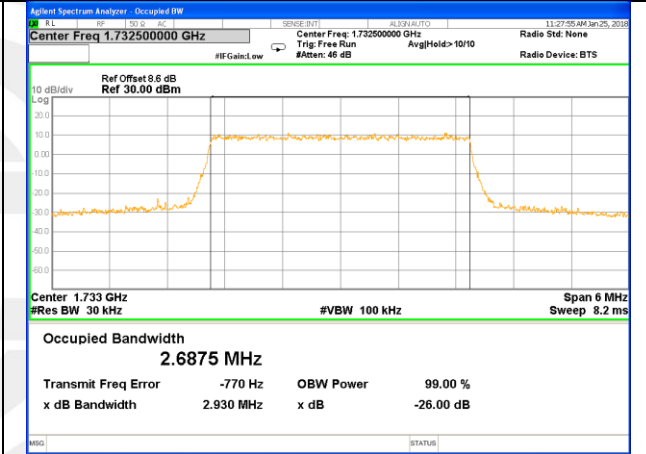

OCCUPIED BANDWIDTH LTE band 4

LTE band 4 (99% and -26 Bandwidth)

LTE band 4

LTE band 4 (99% and -26 Bandwidth)

Lowest Channel / 3MHz / QPSK

Lowest Channel / 3MHz / 16QAM

Middle Channel / 3MHz / QPSK

Middle Channel / 3MHz / 16QAM

Highest Channel / 3MHz / QPSK

Highest Channel / 3MHz / 16QAM

LTE band 4

LTE band 4 (99% and -26 Bandwidth)

Lowest Channel / 5MHz / QPSK

Lowest Channel / 5MHz / 16QAM

Middle Channel / 5MHz / QPSK

Middle Channel / 5MHz / 16QAM

Highest Channel / 5MHz / QPSK

Highest Channel / 5MHz / 16QAM

LTE band 4

LTE band 4 (99% and -26 Bandwidth)

Lowest Channel / 10MHz / QPSK

Lowest Channel / 10MHz / 16QAM

Middle Channel / 10MHz / QPSK

Middle Channel / 10MHz / 16QAM