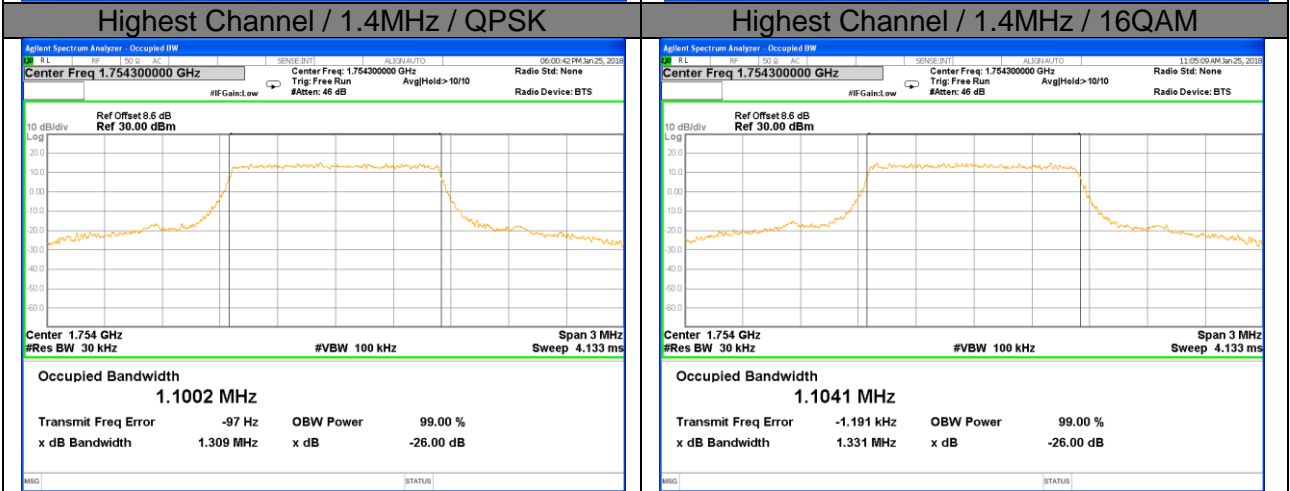

OCCUPIED BANDWIDTH LTE band 4

LTE band 4 (99% and -26 Bandwidth)

LTE band 4

LTE band 4 (99% and -26 Bandwidth)

Lowest Channel / 3MHz / QPSK

Lowest Channel / 3MHz / 16QAM

Middle Channel / 3MHz / QPSK

Middle Channel / 3MHz / 16QAM

Highest Channel / 3MHz / QPSK

Highest Channel / 3MHz / 16QAM

LTE band 4

LTE band 4 (99% and -26 Bandwidth)

Lowest Channel / 5MHz / QPSK

Lowest Channel / 5MHz / 16QAM

Middle Channel / 5MHz / QPSK

Middle Channel / 5MHz / 16QAM

Highest Channel / 5MHz / QPSK

Highest Channel / 5MHz / 16QAM

LTE band 4

LTE band 4 (99% and -26 Bandwidth)

Lowest Channel / 10MHz / QPSK

Lowest Channel / 10MHz / 16QAM

Middle Channel / 10MHz / QPSK

Middle Channel / 10MHz / 16QAM

Highest Channel / 10MHz / QPSK

Highest Channel / 10MHz / 16QAM

LTE band 4

LTE band 4 (99% and -26 Bandwidth)

Lowest Channel / 15MHz / QPSK

Lowest Channel / 15MHz / 16QAM

Middle Channel / 15MHz / QPSK

Middle Channel / 15MHz / 16QAM