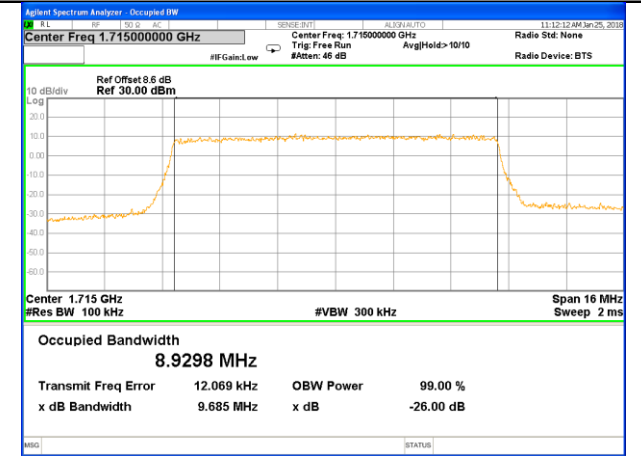

Highest Channel / 3MHz / QPSK

Highest Channel / 3MHz / 16QAM

LTE band 4

LTE band 4 (99% and -26 Bandwidth)

Lowest Channel / 5MHz / QPSK

Lowest Channel / 5MHz / 16QAM

Middle Channel / 5MHz / QPSK

Middle Channel / 5MHz / 16QAM

Highest Channel / 5MHz / QPSK

Highest Channel / 5MHz / 16QAM

LTE band 4

LTE band 4 (99% and -26 Bandwidth)

Lowest Channel / 10MHz / QPSK

Lowest Channel / 10MHz / 16QAM

Middle Channel / 10MHz / QPSK

Middle Channel / 10MHz / 16QAM

Highest Channel / 10MHz / QPSK

Highest Channel / 10MHz / 16QAM

LTE band 4

LTE band 4 (99% and -26 Bandwidth)

Lowest Channel / 15MHz / QPSK

Lowest Channel / 15MHz / 16QAM

Middle Channel / 15MHz / QPSK

Middle Channel / 15MHz / 16QAM