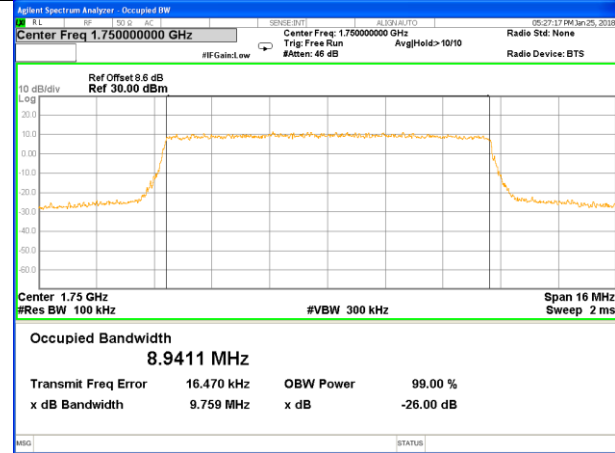

Highest Channel / 3MHz / QPSK

Highest Channel / 3MHz / 16QAM

LTE band 4

LTE band 4 (99% and -26 Bandwidth)

Lowest Channel / 5MHz / QPSK

Lowest Channel / 5MHz / 16QAM

Middle Channel / 5MHz / QPSK

Middle Channel / 5MHz / 16QAM

Highest Channel / 5MHz / QPSK

Highest Channel / 5MHz / 16QAM

LTE band 4

LTE band 4 (99% and -26 Bandwidth)

Lowest Channel / 10MHz / QPSK

Lowest Channel / 10MHz / 16QAM

Middle Channel / 10MHz / QPSK

Middle Channel / 10MHz / 16QAM

Highest Channel / 10MHz / QPSK

Highest Channel / 10MHz / 16QAM

LTE band 4

LTE band 4 (99% and -26 Bandwidth)

Lowest Channel / 15MHz / QPSK

Lowest Channel / 15MHz / 16QAM

Middle Channel / 15MHz / QPSK

Middle Channel / 15MHz / 16QAM