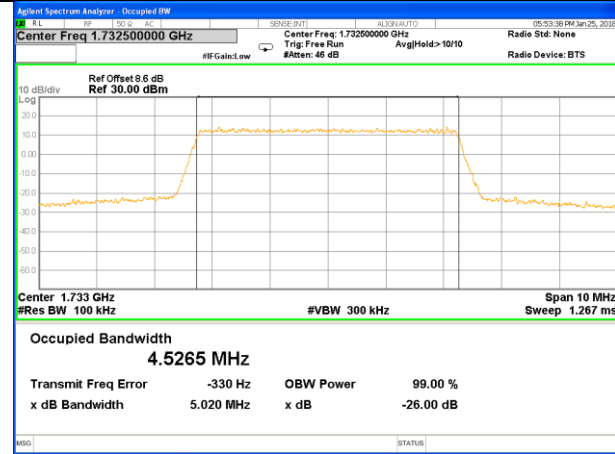

Highest Channel / 3MHz / QPSK

Highest Channel / 3MHz / 16QAM

LTE band 4

LTE band 4 (99% and -26 Bandwidth)

Lowest Channel / 5MHz / QPSK

Lowest Channel / 5MHz / 16QAM

Middle Channel / 5MHz / QPSK

Middle Channel / 5MHz / 16QAM

Highest Channel / 5MHz / QPSK

Highest Channel / 5MHz / 16QAM

LTE band 4

LTE band 4 (99% and -26 Bandwidth)

Lowest Channel / 10MHz / QPSK

Lowest Channel / 10MHz / 16QAM

Middle Channel / 10MHz / QPSK

Middle Channel / 10MHz / 16QAM