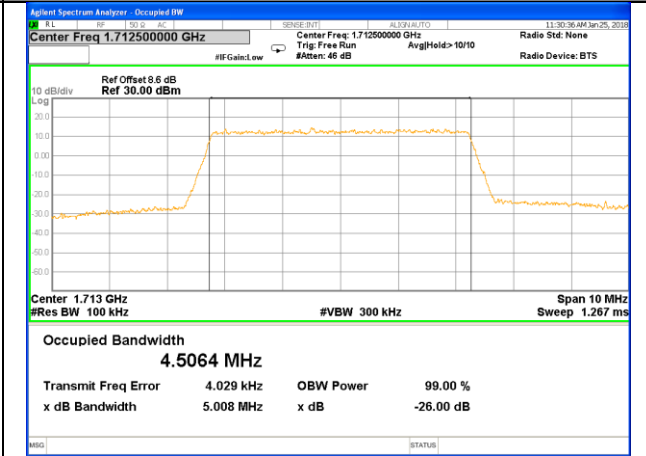

Highest Channel / 3MHz / QPSK

Highest Channel / 3MHz / 16QAM

LTE band 4

LTE band 4 (99% and -26 Bandwidth)

Lowest Channel / 5MHz / QPSK

Lowest Channel / 5MHz / 16QAM

Middle Channel / 5MHz / QPSK

Middle Channel / 5MHz / 16QAM

Highest Channel / 5MHz / QPSK

Highest Channel / 5MHz / 16QAM

LTE band 4

LTE band 4 (99% and -26 Bandwidth)

Lowest Channel / 10MHz / QPSK

Lowest Channel / 10MHz / 16QAM

Middle Channel / 10MHz / QPSK

Middle Channel / 10MHz / 16QAM