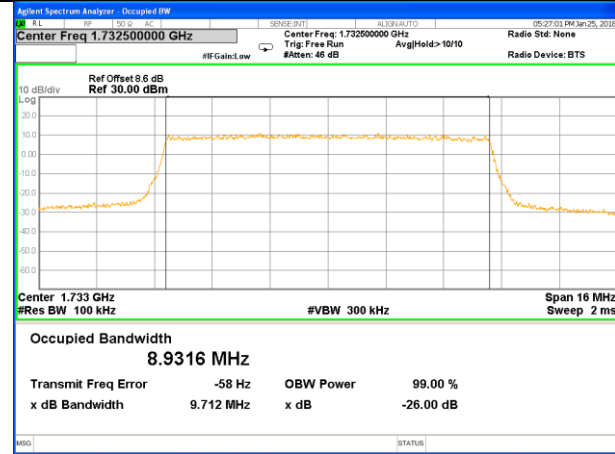

Highest Channel / 3MHz / QPSK

Highest Channel / 3MHz / 16QAM

LTE band 4

LTE band 4 (99% and -26 Bandwidth)

Lowest Channel / 5MHz / QPSK

Lowest Channel / 5MHz / 16QAM

Middle Channel / 5MHz / QPSK

Middle Channel / 5MHz / 16QAM

Highest Channel / 5MHz / QPSK

Highest Channel / 5MHz / 16QAM

LTE band 4

LTE band 4 (99% and -26 Bandwidth)

Lowest Channel / 10MHz / QPSK

Lowest Channel / 10MHz / 16QAM

Middle Channel / 10MHz / QPSK

Middle Channel / 10MHz / 16QAM

Highest Channel / 10MHz / QPSK

Highest Channel / 10MHz / 16QAM

LTE band 4

LTE band 4 (99% and -26 Bandwidth)

Lowest Channel / 15MHz / QPSK

Lowest Channel / 15MHz / 16QAM

Middle Channel / 15MHz / QPSK

Middle Channel / 15MHz / 16QAM