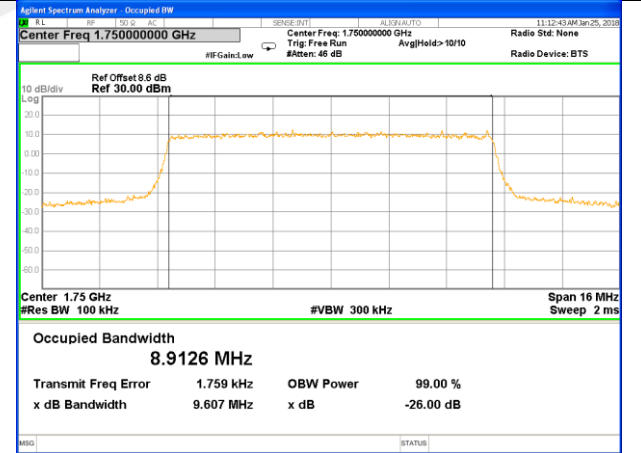

Highest Channel / 3MHz / QPSK

Highest Channel / 3MHz / 16QAM

LTE band 4

LTE band 4 (99% and -26 Bandwidth)

Lowest Channel / 5MHz / QPSK

Lowest Channel / 5MHz / 16QAM

Middle Channel / 5MHz / QPSK

Middle Channel / 5MHz / 16QAM

Highest Channel / 5MHz / QPSK

Highest Channel / 5MHz / 16QAM

LTE band 4

LTE band 4 (99% and -26 Bandwidth)

Lowest Channel / 10MHz / QPSK

Lowest Channel / 10MHz / 16QAM

Middle Channel / 10MHz / QPSK

Middle Channel / 10MHz / 16QAM

Highest Channel / 10MHz / QPSK

Highest Channel / 10MHz / 16QAM

LTE band 4

LTE band 4 (99% and -26 Bandwidth)

Lowest Channel / 15MHz / QPSK

Lowest Channel / 15MHz / 16QAM

Middle Channel / 15MHz / QPSK

Middle Channel / 15MHz / 16QAM