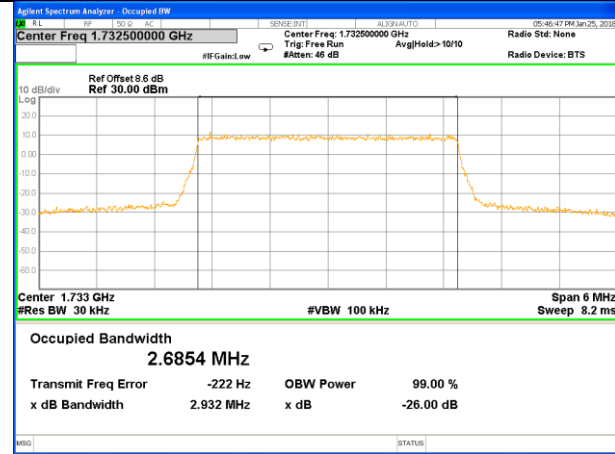

OCCUPIED BANDWIDTH LTE band 4

LTE band 4 (99% and -26 Bandwidth)

LTE band 4

LTE band 4 (99% and -26 Bandwidth)

Lowest Channel / 3MHz / QPSK

Lowest Channel / 3MHz / 16QAM

Middle Channel / 3MHz / QPSK

Middle Channel / 3MHz / 16QAM

Highest Channel / 3MHz / QPSK

Highest Channel / 3MHz / 16QAM

LTE band 4

LTE band 4 (99% and -26 Bandwidth)

Lowest Channel / 5MHz / QPSK

Lowest Channel / 5MHz / 16QAM

Middle Channel / 5MHz / QPSK

Middle Channel / 5MHz / 16QAM

Highest Channel / 5MHz / QPSK

Highest Channel / 5MHz / 16QAM

LTE band 4

LTE band 4 (99% and -26 Bandwidth)

Lowest Channel / 10MHz / QPSK

Lowest Channel / 10MHz / 16QAM

Middle Channel / 10MHz / QPSK

Middle Channel / 10MHz / 16QAM