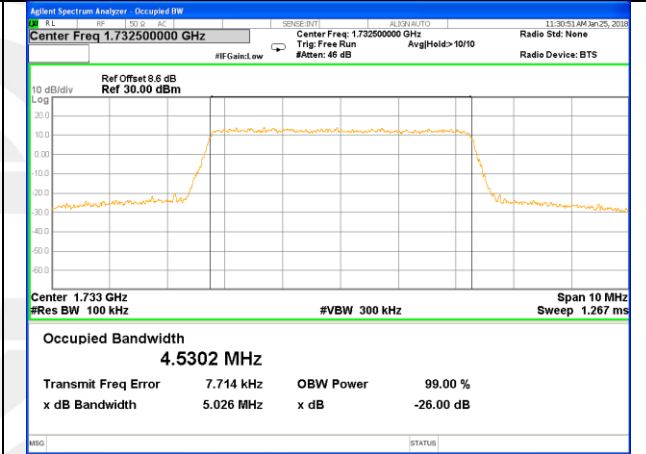

Highest Channel / 3MHz / QPSK

Highest Channel / 3MHz / 16QAM

LTE band 4

LTE band 4 (99% and -26 Bandwidth)

Lowest Channel / 5MHz / QPSK

Lowest Channel / 5MHz / 16QAM

Middle Channel / 5MHz / QPSK

Middle Channel / 5MHz / 16QAM

Highest Channel / 5MHz / QPSK

Highest Channel / 5MHz / 16QAM

LTE band 4

LTE band 4 (99% and -26 Bandwidth)

Lowest Channel / 10MHz / QPSK

Lowest Channel / 10MHz / 16QAM

Middle Channel / 10MHz / QPSK

Middle Channel / 10MHz / 16QAM

Highest Channel / 10MHz / QPSK

Highest Channel / 10MHz / 16QAM

LTE band 4

LTE band 4 (99% and -26 Bandwidth)

Lowest Channel / 15MHz / QPSK

Lowest Channel / 15MHz / 16QAM

Middle Channel / 15MHz / QPSK

Middle Channel / 15MHz / 16QAM