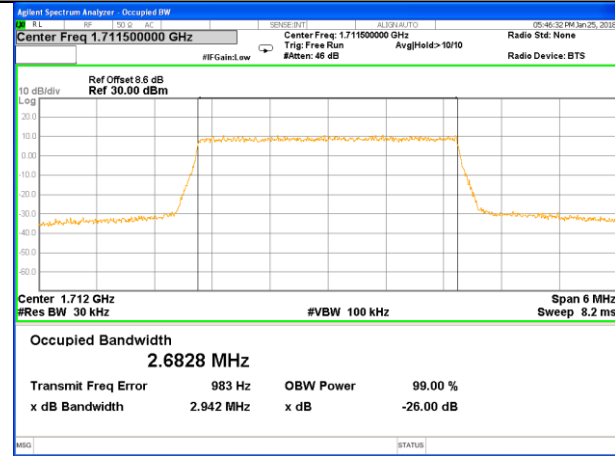

OCCUPIED BANDWIDTH LTE band 4

LTE band 4 (99% and -26 Bandwidth)

LTE band 4

LTE band 4 (99% and -26 Bandwidth)

Lowest Channel / 3MHz / QPSK

Lowest Channel / 3MHz / 16QAM

Middle Channel / 3MHz / QPSK

Middle Channel / 3MHz / 16QAM

Highest Channel / 3MHz / QPSK

Highest Channel / 3MHz / 16QAM

LTE band 4

LTE band 4 (99% and -26 Bandwidth)

Lowest Channel / 5MHz / QPSK

Lowest Channel / 5MHz / 16QAM

Middle Channel / 5MHz / QPSK

Middle Channel / 5MHz / 16QAM

Highest Channel / 5MHz / QPSK

Highest Channel / 5MHz / 16QAM

LTE band 4

LTE band 4 (99% and -26 Bandwidth)

Lowest Channel / 10MHz / QPSK

Lowest Channel / 10MHz / 16QAM

Middle Channel / 10MHz / QPSK

Middle Channel / 10MHz / 16QAM