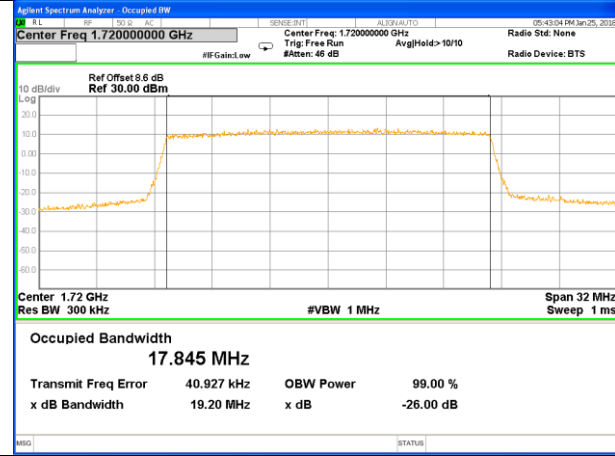

Highest Channel / 10MHz / QPSK

Highest Channel / 10MHz / 16QAM

LTE band 4

LTE band 4 (99% and -26 Bandwidth)

Lowest Channel / 15MHz / QPSK

Lowest Channel / 15MHz / 16QAM

Middle Channel / 15MHz / QPSK

Middle Channel / 15MHz / 16QAM

Highest Channel / 15MHz / QPSK

Highest Channel / 15MHz / 16QAM

LTE band 4

LTE band 4 (99% and -26 Bandwidth)

Lowest Channel / 20MHz / QPSK

Lowest Channel / 20MHz / 16QAM

Middle Channel / 20MHz / QPSK

Middle Channel / 20MHz / 16QAM

Highest Channel / 20MHz / QPSK

Highest Channel / 20MHz / 16QAM