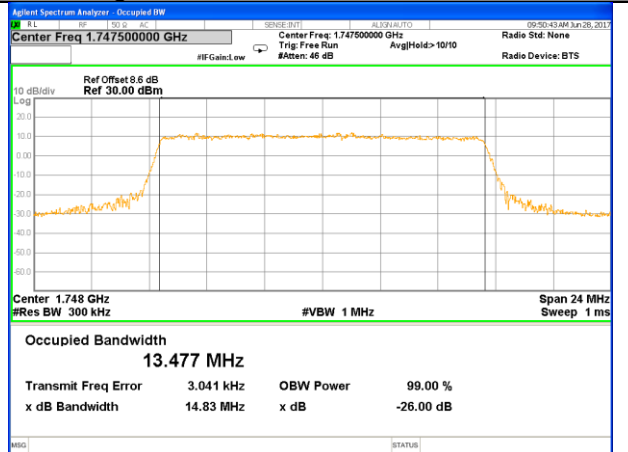

Middle Channel / 5MHz / 16QAM

Highest Channel / 5MHz / QPSK

Highest Channel / 5MHz / 16QAM

LTE band 4

LTE band 4 (99% and -26 Bandwidth)

Lowest Channel / 10MHz / QPSK

Lowest Channel / 10MHz / 16QAM

Middle Channel / 10MHz / QPSK

Middle Channel / 10MHz / 16QAM

Highest Channel / 10MHz / QPSK

Highest Channel / 10MHz / 16QAM

LTE band 4

LTE band 4 (99% and -26 Bandwidth)

Lowest Channel / 15MHz / QPSK

Lowest Channel / 15MHz / 16QAM

Middle Channel / 15MHz / QPSK

Middle Channel / 15MHz / 16QAM

Highest Channel / 15MHz / QPSK

Highest Channel / 15MHz / 16QAM

LTE band 4

LTE band 4 (99% and -26 Bandwidth)

Lowest Channel / 20MHz / QPSK

Lowest Channel / 20MHz / 16QAM

Middle Channel / 20MHz / QPSK