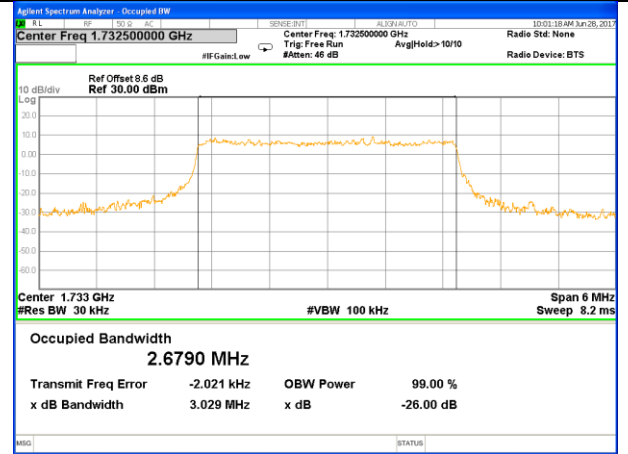

OCCUPIED BANDWIDTH

LTE band 4

LTE band 4 (99% and -26 Bandwidth)

LTE band 4

LTE band 4 (99% and -26 Bandwidth)

Lowest Channel / 3MHz / QPSK

Lowest Channel / 3MHz / 16QAM

Middle Channel / 3MHz / QPSK

Middle Channel / 3MHz / 16QAM

Highest Channel / 3MHz / QPSK

Highest Channel / 3MHz / 16QAM

LTE band 4

LTE band 4 (99% and -26 Bandwidth)

Lowest Channel / 5MHz / QPSK

Lowest Channel / 5MHz / 16QAM

Middle Channel / 5MHz / QPSK

Middle Channel / 5MHz / 16QAM

Highest Channel / 5MHz / QPSK

Highest Channel / 5MHz / 16QAM

LTE band 4

LTE band 4 (99% and -26 Bandwidth)

Lowest Channel / 10MHz / QPSK

Lowest Channel / 10MHz / 16QAM

Middle Channel / 10MHz / QPSK