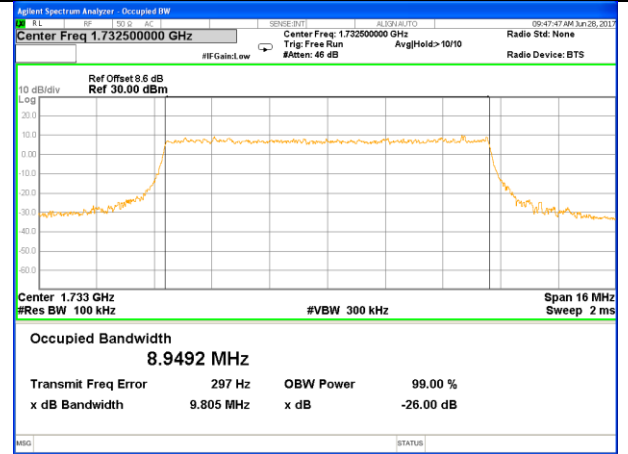

Middle Channel / 3MHz / 16QAM

Highest Channel / 3MHz / QPSK

Highest Channel / 3MHz / 16QAM

LTE band 4

LTE band 4 (99% and -26 Bandwidth)

Lowest Channel / 5MHz / QPSK

Lowest Channel / 5MHz / 16QAM

Middle Channel / 5MHz / QPSK

Middle Channel / 5MHz / 16QAM

Highest Channel / 5MHz / QPSK

Highest Channel / 5MHz / 16QAM

LTE band 4

LTE band 4 (99% and -26 Bandwidth)

Lowest Channel / 10MHz / QPSK

Lowest Channel / 10MHz / 16QAM

Middle Channel / 10MHz / QPSK

Middle Channel / 10MHz / 16QAM

Highest Channel / 10MHz / QPSK

Highest Channel / 10MHz / 16QAM

LTE band 4

LTE band 4 (99% and -26 Bandwidth)

Lowest Channel / 15MHz / QPSK

Lowest Channel / 15MHz / 16QAM

Middle Channel / 15MHz / QPSK