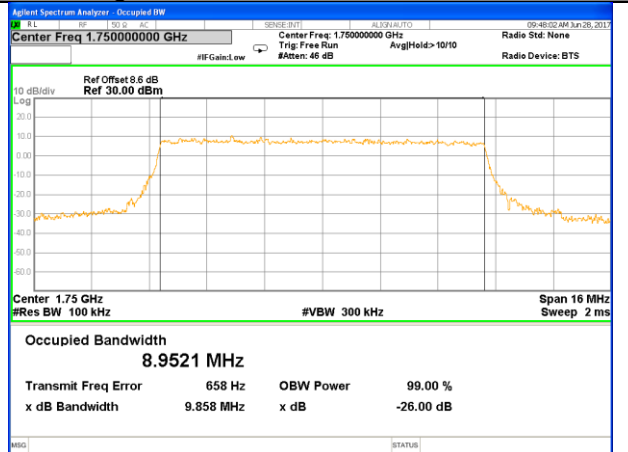

Middle Channel / 3MHz / 16QAM

Highest Channel / 3MHz / QPSK

Highest Channel / 3MHz / 16QAM

LTE band 4

LTE band 4 (99% and -26 Bandwidth)

Lowest Channel / 5MHz / QPSK

Lowest Channel / 5MHz / 16QAM

Middle Channel / 5MHz / QPSK

Middle Channel / 5MHz / 16QAM

Highest Channel / 5MHz / QPSK

Highest Channel / 5MHz / 16QAM

LTE band 4

LTE band 4 (99% and -26 Bandwidth)

Lowest Channel / 10MHz / QPSK

Lowest Channel / 10MHz / 16QAM

Middle Channel / 10MHz / QPSK

Middle Channel / 10MHz / 16QAM

Highest Channel / 10MHz / QPSK

Highest Channel / 10MHz / 16QAM

LTE band 4

LTE band 4 (99% and -26 Bandwidth)

Lowest Channel / 15MHz / QPSK

Lowest Channel / 15MHz / 16QAM

Middle Channel / 15MHz / QPSK