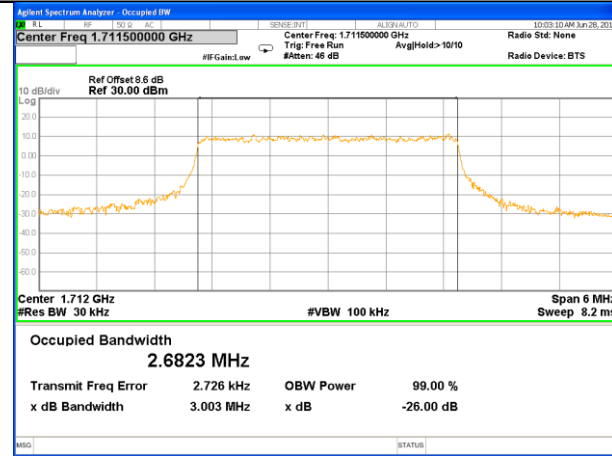

OCCUPIED BANDWIDTH

LTE band 4

LTE band 4 (99% and -26 Bandwidth)

LTE band 4

LTE band 4 (99% and -26 Bandwidth)

Lowest Channel / 3MHz / QPSK

Lowest Channel / 3MHz / 16QAM

Middle Channel / 3MHz / QPSK

Middle Channel / 3MHz / 16QAM

Highest Channel / 3MHz / QPSK

Highest Channel / 3MHz / 16QAM

LTE band 4

LTE band 4 (99% and -26 Bandwidth)

Lowest Channel / 5MHz / QPSK

Lowest Channel / 5MHz / 16QAM

Middle Channel / 5MHz / QPSK

Middle Channel / 5MHz / 16QAM

Highest Channel / 5MHz / QPSK

Highest Channel / 5MHz / 16QAM

LTE band 4

LTE band 4 (99% and -26 Bandwidth)

Lowest Channel / 10MHz / QPSK

Lowest Channel / 10MHz / 16QAM

Middle Channel / 10MHz / QPSK