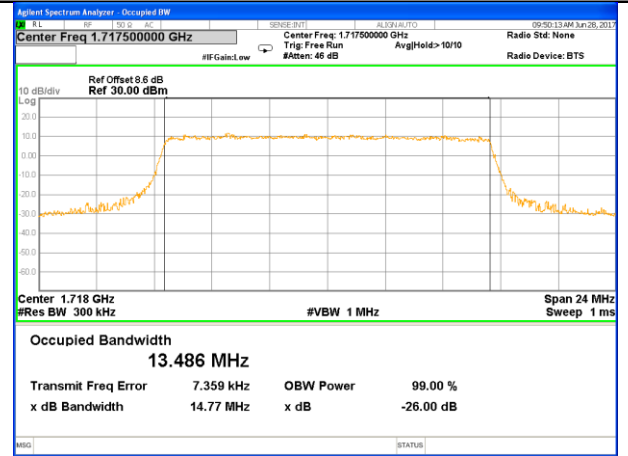

Middle Channel / 5MHz / 16QAM

Highest Channel / 5MHz / QPSK

Highest Channel / 5MHz / 16QAM

LTE band 4

LTE band 4 (99% and -26 Bandwidth)

Lowest Channel / 10MHz / QPSK

Lowest Channel / 10MHz / 16QAM

Middle Channel / 10MHz / QPSK

Middle Channel / 10MHz / 16QAM

Highest Channel / 10MHz / QPSK

Highest Channel / 10MHz / 16QAM

LTE band 4

LTE band 4 (99% and -26 Bandwidth)

Lowest Channel / 15MHz / QPSK

Lowest Channel / 15MHz / 16QAM

Middle Channel / 15MHz / QPSK

Middle Channel / 15MHz / 16QAM

Highest Channel / 15MHz / QPSK

Highest Channel / 15MHz / 16QAM

LTE band 4

LTE band 4 (99% and -26 Bandwidth)

Lowest Channel / 20MHz / QPSK

Lowest Channel / 20MHz / 16QAM

Middle Channel / 20MHz / QPSK