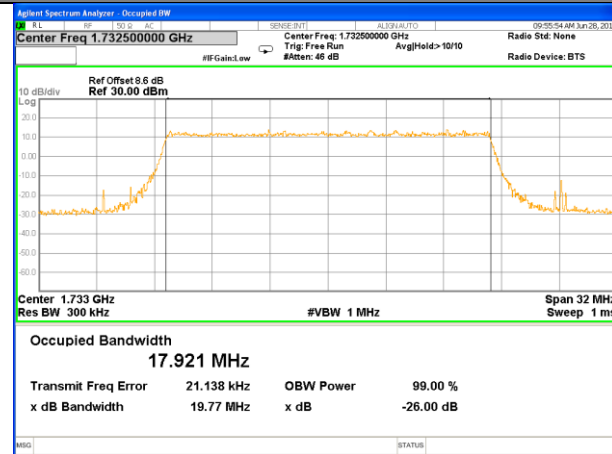

Middle Channel / 10MHz / 16QAM

Highest Channel / 10MHz / QPSK

Highest Channel / 10MHz / 16QAM

LTE band 4

LTE band 4 (99% and -26 Bandwidth)

Lowest Channel / 15MHz / QPSK

Lowest Channel / 15MHz / 16QAM

Middle Channel / 15MHz / QPSK

Middle Channel / 15MHz / 16QAM

Highest Channel / 15MHz / QPSK

Highest Channel / 15MHz / 16QAM

LTE band 4

LTE band 4 (99% and -26 Bandwidth)

Lowest Channel / 20MHz / QPSK

Lowest Channel / 20MHz / 16QAM

Middle Channel / 20MHz / QPSK

Middle Channel / 20MHz / 16QAM

Highest Channel / 20MHz / QPSK

Highest Channel / 20MHz / 16QAM