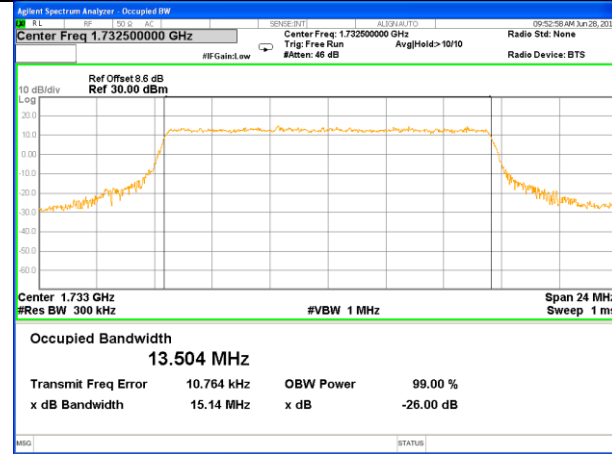

Middle Channel / 5MHz / 16QAM

Highest Channel / 5MHz / QPSK

Highest Channel / 5MHz / 16QAM

LTE band 4

LTE band 4 (99% and -26 Bandwidth)

Lowest Channel / 10MHz / QPSK

Lowest Channel / 10MHz / 16QAM

Middle Channel / 10MHz / QPSK

Middle Channel / 10MHz / 16QAM

Highest Channel / 10MHz / QPSK

Highest Channel / 10MHz / 16QAM

LTE band 4

LTE band 4 (99% and -26 Bandwidth)

Lowest Channel / 15MHz / QPSK

Lowest Channel / 15MHz / 16QAM

Middle Channel / 15MHz / QPSK

Middle Channel / 15MHz / 16QAM

Highest Channel / 15MHz / QPSK

Highest Channel / 15MHz / 16QAM

LTE band 4

LTE band 4 (99% and -26 Bandwidth)

Lowest Channel / 20MHz / QPSK

Lowest Channel / 20MHz / 16QAM

Middle Channel / 20MHz / QPSK