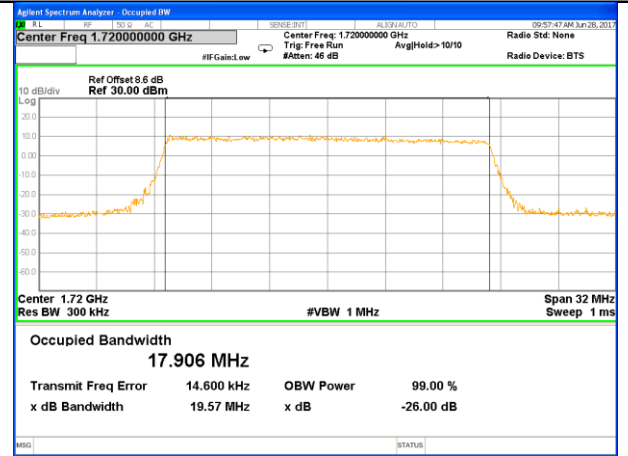

Middle Channel / 10MHz / 16QAM

Highest Channel / 10MHz / QPSK

Highest Channel / 10MHz / 16QAM

LTE band 4

LTE band 4 (99% and -26 Bandwidth)

Lowest Channel / 15MHz / QPSK

Lowest Channel / 15MHz / 16QAM

Middle Channel / 15MHz / QPSK

Middle Channel / 15MHz / 16QAM

Highest Channel / 15MHz / QPSK

Highest Channel / 15MHz / 16QAM

LTE band 4

LTE band 4 (99% and -26 Bandwidth)

Lowest Channel / 20MHz / QPSK

Lowest Channel / 20MHz / 16QAM

Middle Channel / 20MHz / QPSK