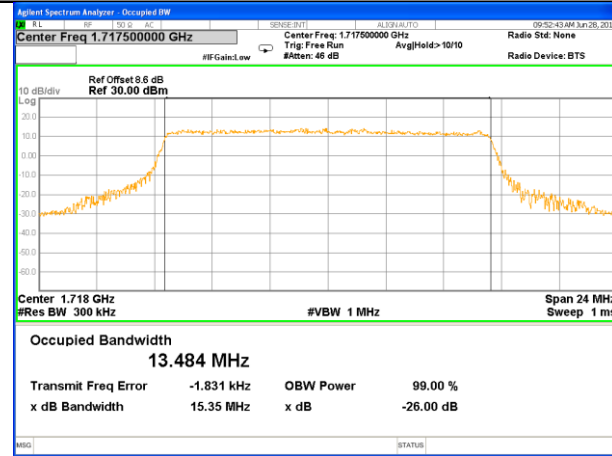

Middle Channel / 5MHz / 16QAM

Highest Channel / 5MHz / QPSK

Highest Channel / 5MHz / 16QAM

LTE band 4

LTE band 4 (99% and -26 Bandwidth)

Lowest Channel / 10MHz / QPSK

Lowest Channel / 10MHz / 16QAM

Middle Channel / 10MHz / QPSK

Middle Channel / 10MHz / 16QAM

Highest Channel / 10MHz / QPSK

Highest Channel / 10MHz / 16QAM

LTE band 4

LTE band 4 (99% and -26 Bandwidth)

Lowest Channel / 15MHz / QPSK

Lowest Channel / 15MHz / 16QAM

Middle Channel / 15MHz / QPSK

Middle Channel / 15MHz / 16QAM

Highest Channel / 15MHz / QPSK

Highest Channel / 15MHz / 16QAM

LTE band 4

LTE band 4 (99% and -26 Bandwidth)

Lowest Channel / 20MHz / QPSK

Lowest Channel / 20MHz / 16QAM

Middle Channel / 20MHz / QPSK