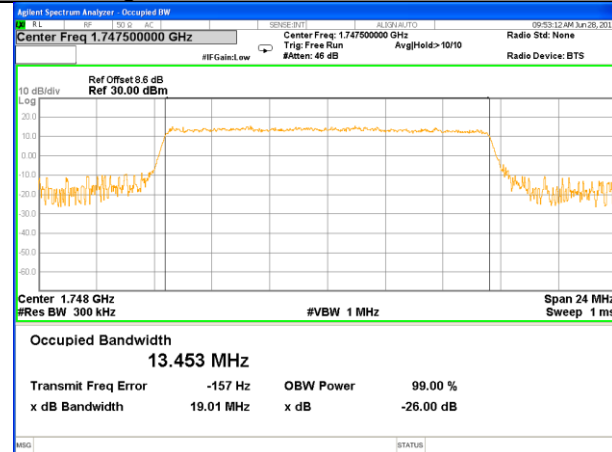

Middle Channel / 5MHz / 16QAM

Highest Channel / 5MHz / QPSK

Highest Channel / 5MHz / 16QAM

LTE band 4

LTE band 4 (99% and -26 Bandwidth)

Lowest Channel / 10MHz / QPSK

Lowest Channel / 10MHz / 16QAM

Middle Channel / 10MHz / QPSK

Middle Channel / 10MHz / 16QAM

Highest Channel / 10MHz / QPSK

Highest Channel / 10MHz / 16QAM

LTE band 4

LTE band 4 (99% and -26 Bandwidth)

Lowest Channel / 15MHz / QPSK

Lowest Channel / 15MHz / 16QAM

Middle Channel / 15MHz / QPSK

Middle Channel / 15MHz / 16QAM

Highest Channel / 15MHz / QPSK

Highest Channel / 15MHz / 16QAM

LTE band 4

LTE band 4 (99% and -26 Bandwidth)

Lowest Channel / 20MHz / QPSK

Lowest Channel / 20MHz / 16QAM

Middle Channel / 20MHz / QPSK