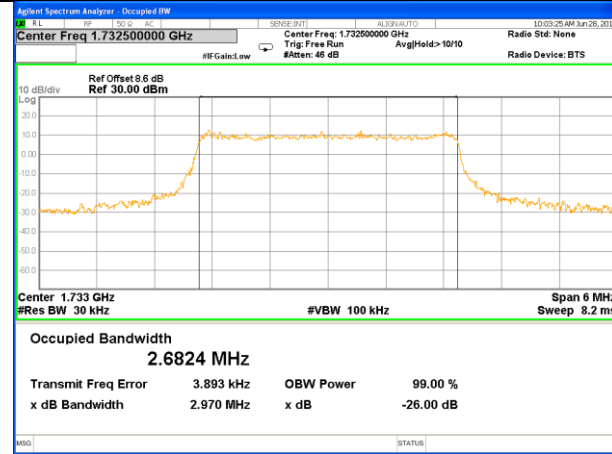

OCCUPIED BANDWIDTH

LTE band 4

LTE band 4 (99% and -26 Bandwidth)

LTE band 4

LTE band 4 (99% and -26 Bandwidth)

Lowest Channel / 3MHz / QPSK

Lowest Channel / 3MHz / 16QAM

Middle Channel / 3MHz / QPSK

Middle Channel / 3MHz / 16QAM

Highest Channel / 3MHz / QPSK

Highest Channel / 3MHz / 16QAM

LTE band 4

LTE band 4 (99% and -26 Bandwidth)

Lowest Channel / 5MHz / QPSK

Lowest Channel / 5MHz / 16QAM

Middle Channel / 5MHz / QPSK

Middle Channel / 5MHz / 16QAM

Highest Channel / 5MHz / QPSK

Highest Channel / 5MHz / 16QAM

LTE band 4

LTE band 4 (99% and -26 Bandwidth)

Lowest Channel / 10MHz / QPSK

Lowest Channel / 10MHz / 16QAM

Middle Channel / 10MHz / QPSK