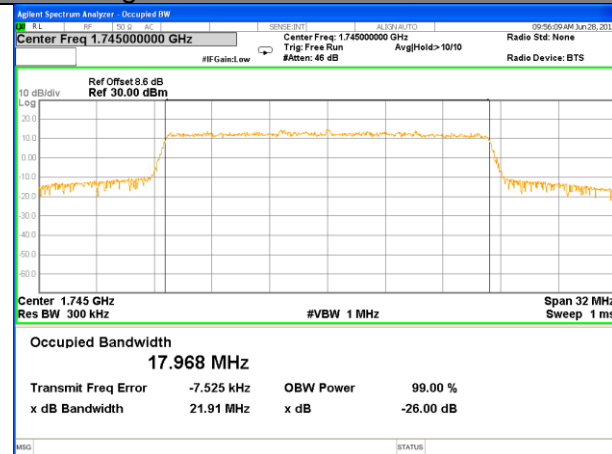

Highest Channel / 20MHz / QPSK