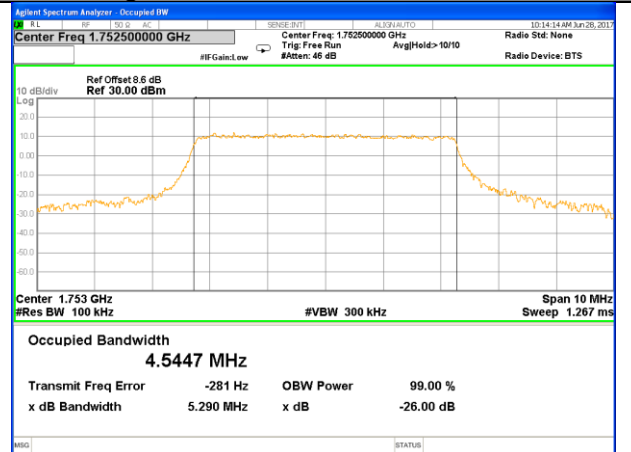

Middle Channel / 3MHz / 16QAM

Highest Channel / 3MHz / QPSK

Highest Channel / 3MHz / 16QAM

LTE band 4

LTE band 4 (99% and -26 Bandwidth)

Lowest Channel / 5MHz / QPSK

Lowest Channel / 5MHz / 16QAM

Middle Channel / 5MHz / QPSK

Middle Channel / 5MHz / 16QAM

Highest Channel / 5MHz / QPSK

Highest Channel / 5MHz / 16QAM

LTE band 4

LTE band 4 (99% and -26 Bandwidth)

Lowest Channel / 10MHz / QPSK

Lowest Channel / 10MHz / 16QAM

Middle Channel / 10MHz / QPSK

Middle Channel / 10MHz / 16QAM

Highest Channel / 10MHz / QPSK

Highest Channel / 10MHz / 16QAM

LTE band 4

LTE band 4 (99% and -26 Bandwidth)

Lowest Channel / 15MHz / QPSK

Lowest Channel / 15MHz / 16QAM

Middle Channel / 15MHz / QPSK