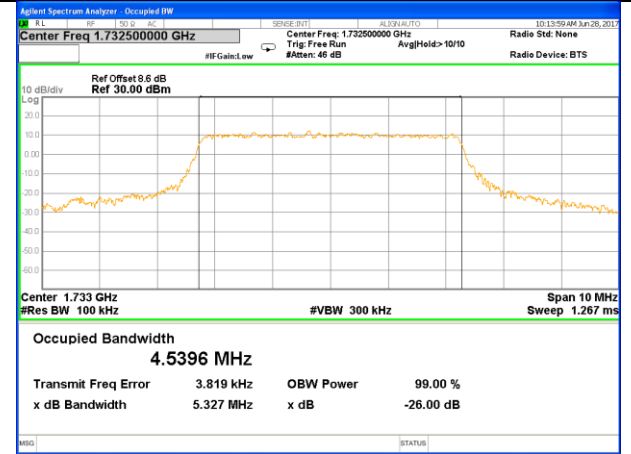

Middle Channel / 3MHz / 16QAM

Highest Channel / 3MHz / QPSK

Highest Channel / 3MHz / 16QAM

LTE band 4

LTE band 4 (99% and -26 Bandwidth)

Lowest Channel / 5MHz / QPSK

Lowest Channel / 5MHz / 16QAM

Middle Channel / 5MHz / QPSK

Middle Channel / 5MHz / 16QAM

Highest Channel / 5MHz / QPSK

Highest Channel / 5MHz / 16QAM

LTE band 4

LTE band 4 (99% and -26 Bandwidth)

Lowest Channel / 10MHz / QPSK

Lowest Channel / 10MHz / 16QAM

Middle Channel / 10MHz / QPSK