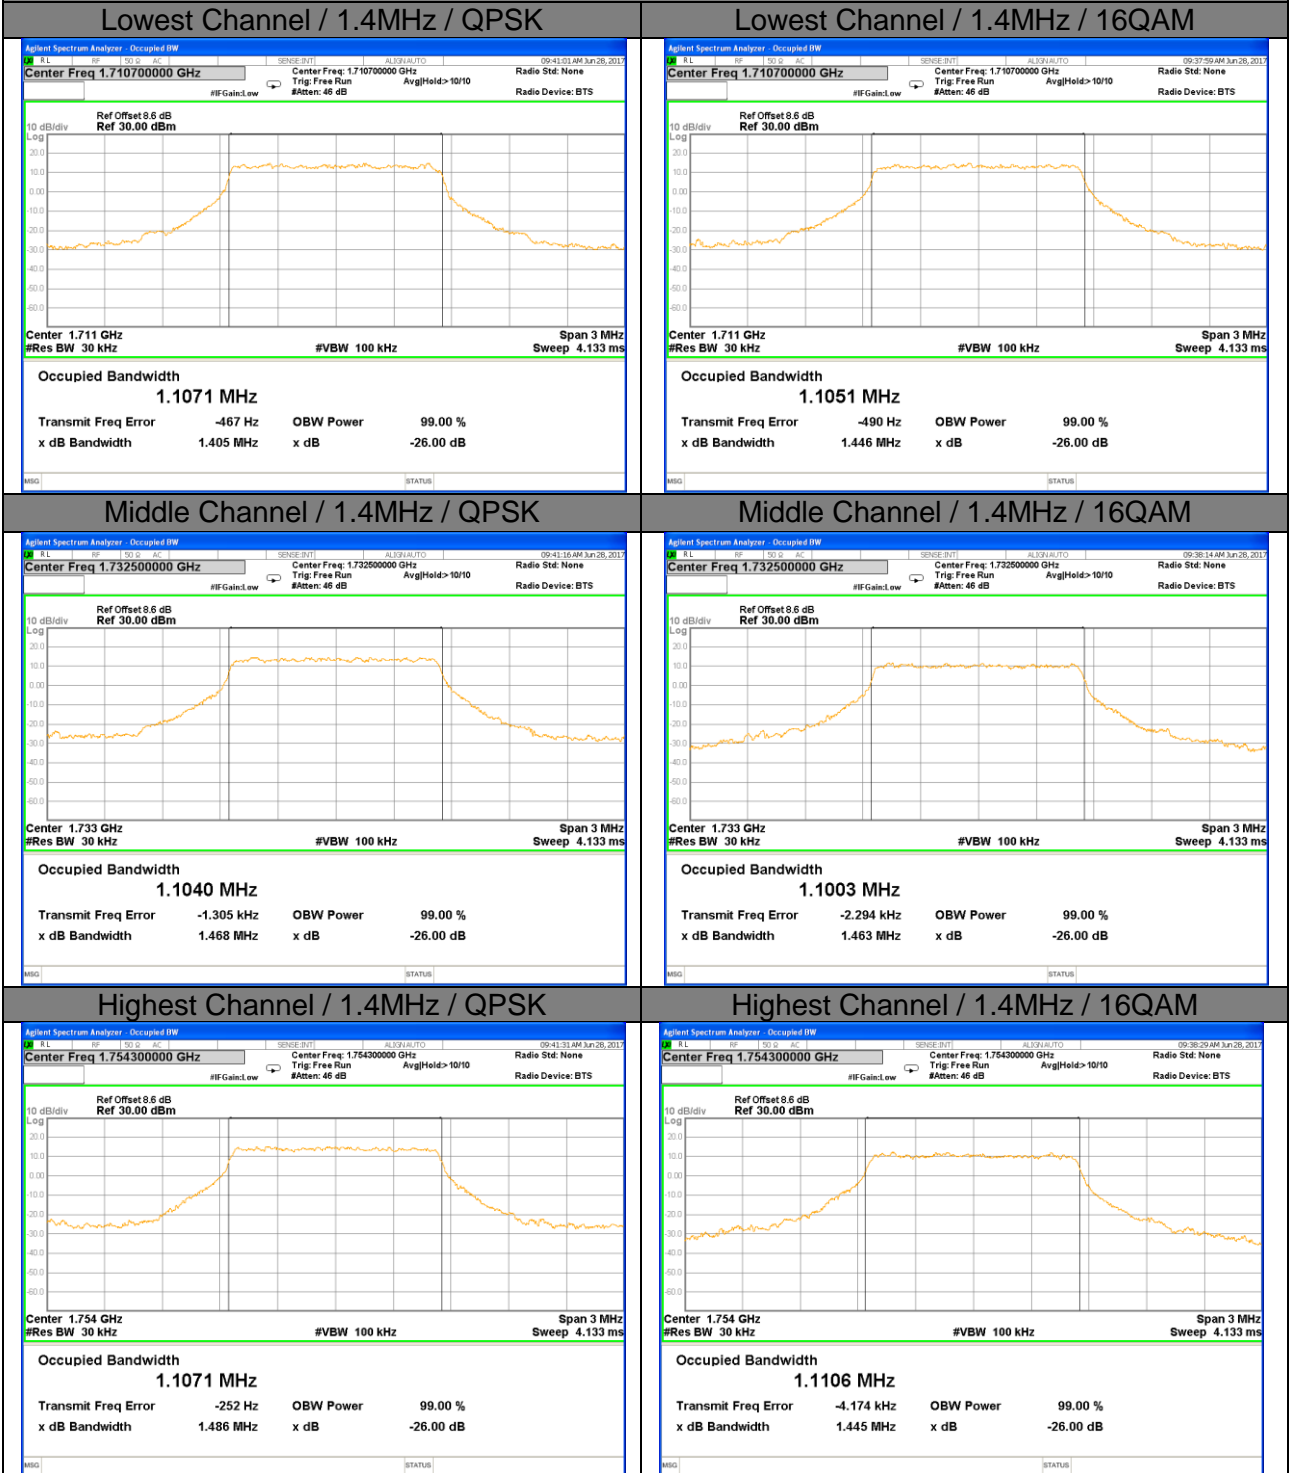

OCCUPIED BANDWIDTH

LTE band 4

LTE band 4 (99% and -26 Bandwidth)

LTE band 4

LTE band 4 (99% and -26 Bandwidth)

Lowest Channel / 3MHz / QPSK

Lowest Channel / 3MHz / 16QAM

Middle Channel / 3MHz / QPSK

Middle Channel / 3MHz / 16QAM

Highest Channel / 3MHz / QPSK

Highest Channel / 3MHz / 16QAM

LTE band 4

LTE band 4 (99% and -26 Bandwidth)

Lowest Channel / 5MHz / QPSK

Lowest Channel / 5MHz / 16QAM

Middle Channel / 5MHz / QPSK

Middle Channel / 5MHz / 16QAM

Highest Channel / 5MHz / QPSK

Highest Channel / 5MHz / 16QAM

LTE band 4

LTE band 4 (99% and -26 Bandwidth)

Lowest Channel / 10MHz / QPSK

Lowest Channel / 10MHz / 16QAM

Middle Channel / 10MHz / QPSK

Middle Channel / 10MHz / 16QAM

Highest Channel / 10MHz / QPSK

Highest Channel / 10MHz / 16QAM

LTE band 4

LTE band 4 (99% and -26 Bandwidth)

Lowest Channel / 15MHz / QPSK

Lowest Channel / 15MHz / 16QAM

Middle Channel / 15MHz / QPSK