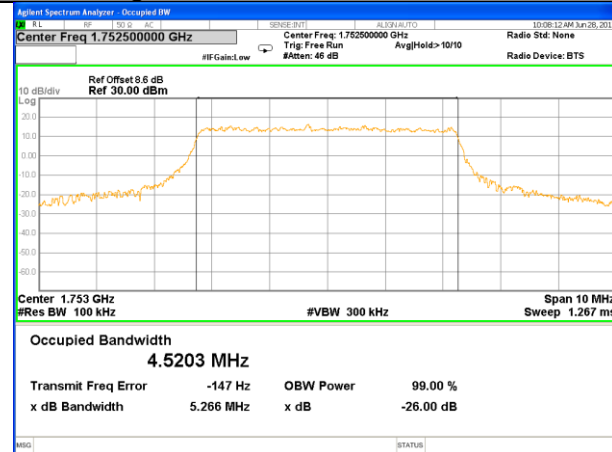

Middle Channel / 3MHz / 16QAM

Highest Channel / 3MHz / QPSK

Highest Channel / 3MHz / 16QAM

LTE band 4

LTE band 4 (99% and -26 Bandwidth)

Lowest Channel / 5MHz / QPSK

Lowest Channel / 5MHz / 16QAM

Middle Channel / 5MHz / QPSK

Middle Channel / 5MHz / 16QAM

Highest Channel / 5MHz / QPSK

Highest Channel / 5MHz / 16QAM

LTE band 4

LTE band 4 (99% and -26 Bandwidth)

Lowest Channel / 10MHz / QPSK

Lowest Channel / 10MHz / 16QAM

Middle Channel / 10MHz / QPSK