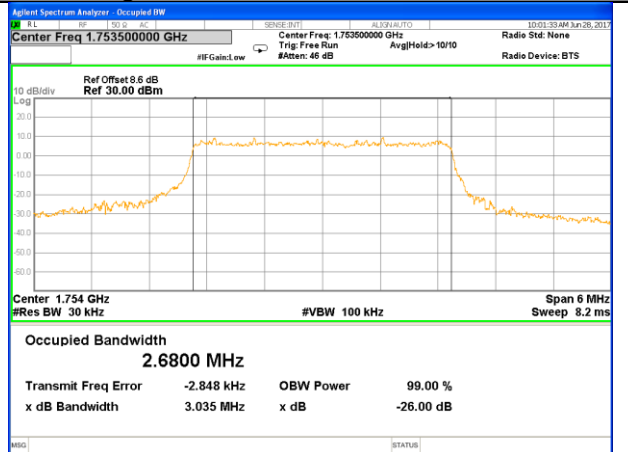

OCCUPIED BANDWIDTH

LTE band 4

LTE band 4 (99% and -26 Bandwidth)

LTE band 4

LTE band 4 (99% and -26 Bandwidth)

Lowest Channel / 3MHz / QPSK

Lowest Channel / 3MHz / 16QAM

Middle Channel / 3MHz / QPSK

Middle Channel / 3MHz / 16QAM

Highest Channel / 3MHz / QPSK

Highest Channel / 3MHz / 16QAM

LTE band 4

LTE band 4 (99% and -26 Bandwidth)

Lowest Channel / 5MHz / QPSK

Lowest Channel / 5MHz / 16QAM

Middle Channel / 5MHz / QPSK

Middle Channel / 5MHz / 16QAM

Highest Channel / 5MHz / QPSK

Highest Channel / 5MHz / 16QAM

LTE band 4

LTE band 4 (99% and -26 Bandwidth)

Lowest Channel / 10MHz / QPSK

Lowest Channel / 10MHz / 16QAM

Middle Channel / 10MHz / QPSK