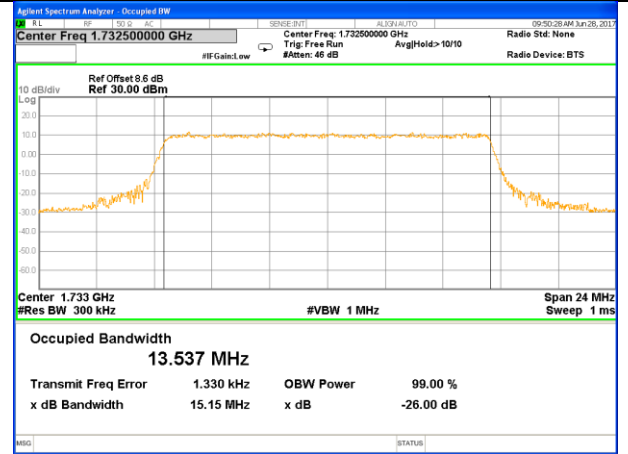

Middle Channel / 5MHz / 16QAM

Highest Channel / 5MHz / QPSK

Highest Channel / 5MHz / 16QAM

LTE band 4

LTE band 4 (99% and -26 Bandwidth)

Lowest Channel / 10MHz / QPSK

Lowest Channel / 10MHz / 16QAM

Middle Channel / 10MHz / QPSK

Middle Channel / 10MHz / 16QAM

Highest Channel / 10MHz / QPSK

Highest Channel / 10MHz / 16QAM

LTE band 4

LTE band 4 (99% and -26 Bandwidth)

Lowest Channel / 15MHz / QPSK

Lowest Channel / 15MHz / 16QAM

Middle Channel / 15MHz / QPSK

Middle Channel / 15MHz / 16QAM

Highest Channel / 15MHz / QPSK

Highest Channel / 15MHz / 16QAM

LTE band 4

LTE band 4 (99% and -26 Bandwidth)

Lowest Channel / 20MHz / QPSK

Lowest Channel / 20MHz / 16QAM

Middle Channel / 20MHz / QPSK