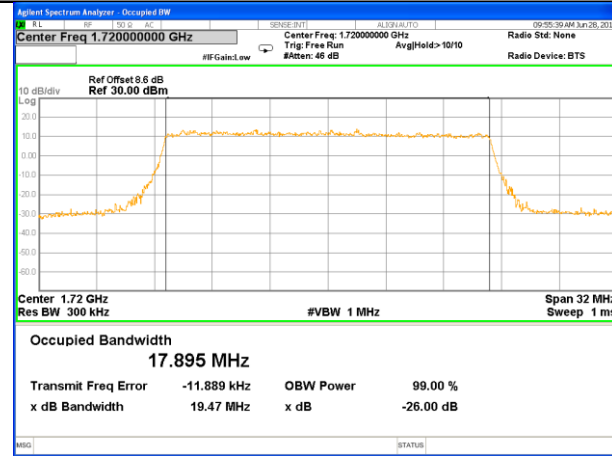

Middle Channel / 10MHz / 16QAM

Highest Channel / 10MHz / QPSK

Highest Channel / 10MHz / 16QAM

LTE band 4

LTE band 4 (99% and -26 Bandwidth)

Lowest Channel / 15MHz / QPSK

Lowest Channel / 15MHz / 16QAM

Middle Channel / 15MHz / QPSK

Middle Channel / 15MHz / 16QAM

Highest Channel / 15MHz / QPSK

Highest Channel / 15MHz / 16QAM

LTE band 4

LTE band 4 (99% and -26 Bandwidth)

Lowest Channel / 20MHz / QPSK

Lowest Channel / 20MHz / 16QAM

Middle Channel / 20MHz / QPSK