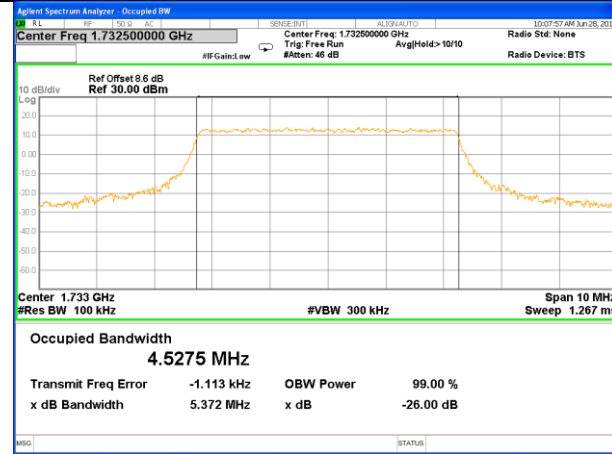

Middle Channel / 3MHz / 16QAM

Highest Channel / 3MHz / QPSK

Highest Channel / 3MHz / 16QAM

LTE band 4

LTE band 4 (99% and -26 Bandwidth)

Lowest Channel / 5MHz / QPSK

Lowest Channel / 5MHz / 16QAM

Middle Channel / 5MHz / QPSK

Middle Channel / 5MHz / 16QAM

Highest Channel / 5MHz / QPSK

Highest Channel / 5MHz / 16QAM

LTE band 4

LTE band 4 (99% and -26 Bandwidth)

Lowest Channel / 10MHz / QPSK

Lowest Channel / 10MHz / 16QAM

Middle Channel / 10MHz / QPSK