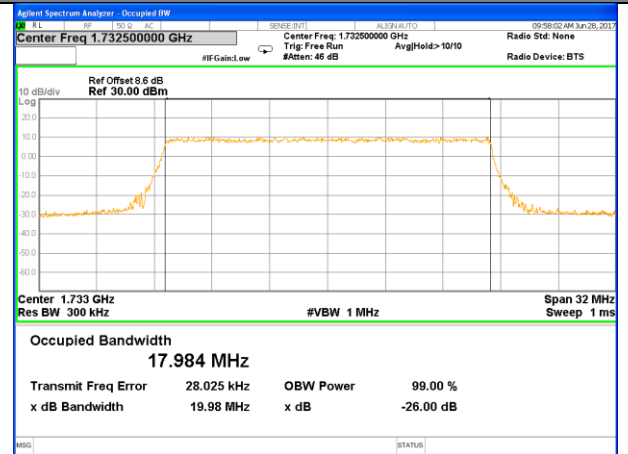

Middle Channel / 20MHz / 16QAM