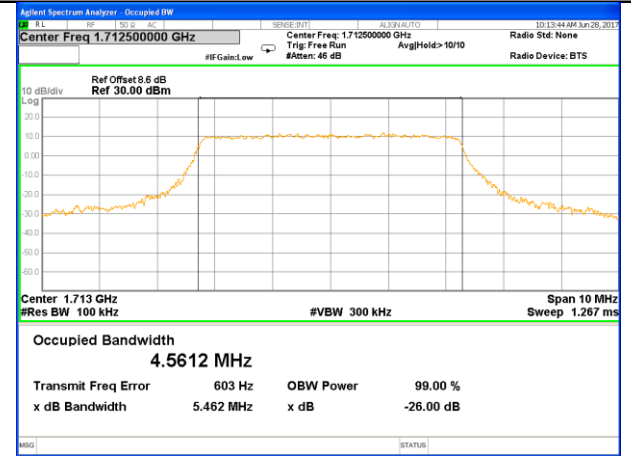

Middle Channel / 3MHz / 16QAM

Highest Channel / 3MHz / QPSK

Highest Channel / 3MHz / 16QAM

LTE band 4

LTE band 4 (99% and -26 Bandwidth)

Lowest Channel / 5MHz / QPSK

Lowest Channel / 5MHz / 16QAM

Middle Channel / 5MHz / QPSK

Middle Channel / 5MHz / 16QAM

Highest Channel / 5MHz / QPSK

Highest Channel / 5MHz / 16QAM

LTE band 4

LTE band 4 (99% and -26 Bandwidth)

Lowest Channel / 10MHz / QPSK

Lowest Channel / 10MHz / 16QAM

Middle Channel / 10MHz / QPSK