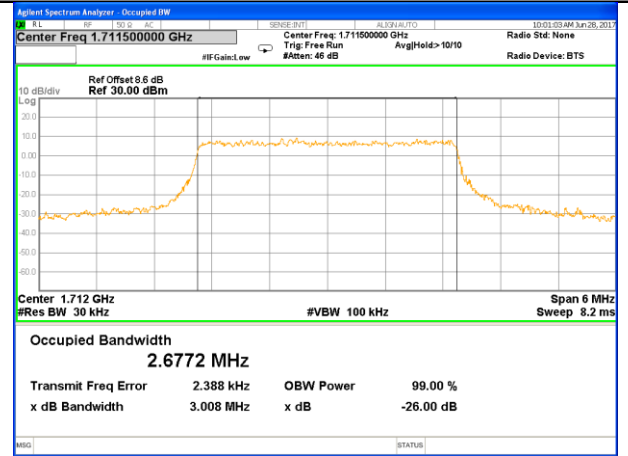

OCCUPIED BANDWIDTH

LTE band 4

LTE band 4 (99% and -26 Bandwidth)

LTE band 4

LTE band 4 (99% and -26 Bandwidth)

Lowest Channel / 3MHz / QPSK

Lowest Channel / 3MHz / 16QAM

Middle Channel / 3MHz / QPSK

Middle Channel / 3MHz / 16QAM

Highest Channel / 3MHz / QPSK

Highest Channel / 3MHz / 16QAM

LTE band 4

LTE band 4 (99% and -26 Bandwidth)

Lowest Channel / 5MHz / QPSK

Lowest Channel / 5MHz / 16QAM

Middle Channel / 5MHz / QPSK

Middle Channel / 5MHz / 16QAM

Highest Channel / 5MHz / QPSK

Highest Channel / 5MHz / 16QAM

LTE band 4

LTE band 4 (99% and -26 Bandwidth)

Lowest Channel / 10MHz / QPSK

Lowest Channel / 10MHz / 16QAM

Middle Channel / 10MHz / QPSK