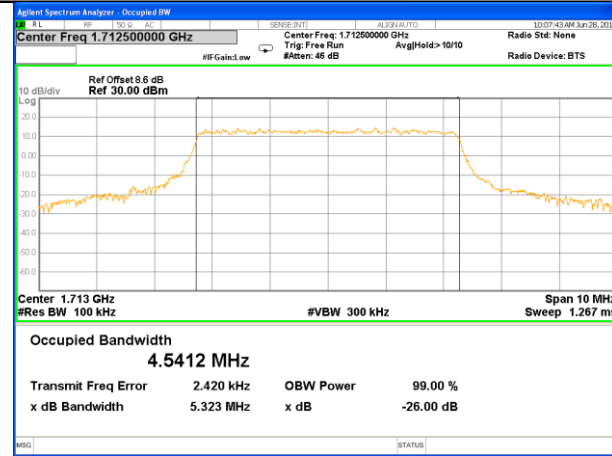

Middle Channel / 3MHz / 16QAM

Highest Channel / 3MHz / QPSK

Highest Channel / 3MHz / 16QAM

LTE band 4

LTE band 4 (99% and -26 Bandwidth)

Lowest Channel / 5MHz / QPSK

Lowest Channel / 5MHz / 16QAM

Middle Channel / 5MHz / QPSK

Middle Channel / 5MHz / 16QAM

Highest Channel / 5MHz / QPSK

Highest Channel / 5MHz / 16QAM

LTE band 4

LTE band 4 (99% and -26 Bandwidth)

Lowest Channel / 10MHz / QPSK

Lowest Channel / 10MHz / 16QAM

Middle Channel / 10MHz / QPSK