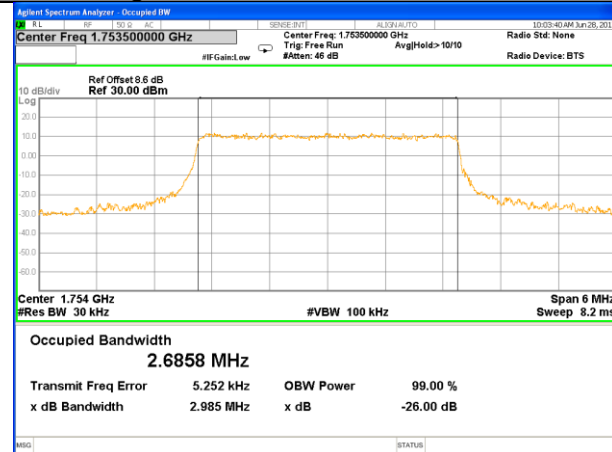

OCCUPIED BANDWIDTH

LTE band 4

LTE band 4 (99% and -26 Bandwidth)

LTE band 4

LTE band 4 (99% and -26 Bandwidth)

Lowest Channel / 3MHz / QPSK

Lowest Channel / 3MHz / 16QAM

Middle Channel / 3MHz / QPSK

Middle Channel / 3MHz / 16QAM

Highest Channel / 3MHz / QPSK

Highest Channel / 3MHz / 16QAM

LTE band 4

LTE band 4 (99% and -26 Bandwidth)

Lowest Channel / 5MHz / QPSK

Lowest Channel / 5MHz / 16QAM

Middle Channel / 5MHz / QPSK

Middle Channel / 5MHz / 16QAM

Highest Channel / 5MHz / QPSK

Highest Channel / 5MHz / 16QAM

LTE band 4

LTE band 4 (99% and -26 Bandwidth)

Lowest Channel / 10MHz / QPSK

Lowest Channel / 10MHz / 16QAM

Middle Channel / 10MHz / QPSK