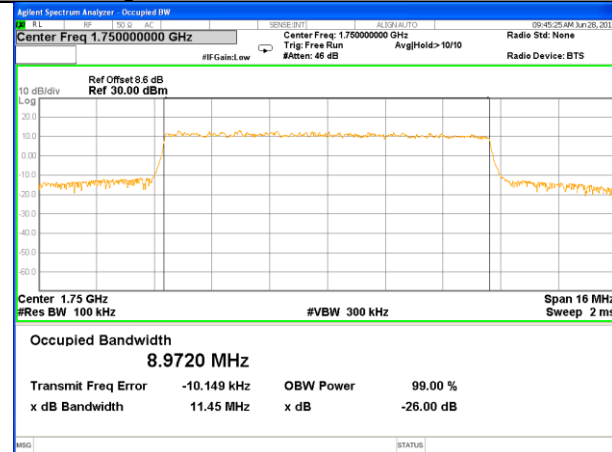

Middle Channel / 3MHz / 16QAM

Highest Channel / 3MHz / QPSK

Highest Channel / 3MHz / 16QAM

LTE band 4

LTE band 4 (99% and -26 Bandwidth)

Lowest Channel / 5MHz / QPSK

Lowest Channel / 5MHz / 16QAM

Middle Channel / 5MHz / QPSK

Middle Channel / 5MHz / 16QAM

Highest Channel / 5MHz / QPSK

Highest Channel / 5MHz / 16QAM

LTE band 4

LTE band 4 (99% and -26 Bandwidth)

Lowest Channel / 10MHz / QPSK

Lowest Channel / 10MHz / 16QAM

Middle Channel / 10MHz / QPSK

Middle Channel / 10MHz / 16QAM

Highest Channel / 10MHz / QPSK

Highest Channel / 10MHz / 16QAM

LTE band 4

LTE band 4 (99% and -26 Bandwidth)

Lowest Channel / 15MHz / QPSK

Lowest Channel / 15MHz / 16QAM

Middle Channel / 15MHz / QPSK