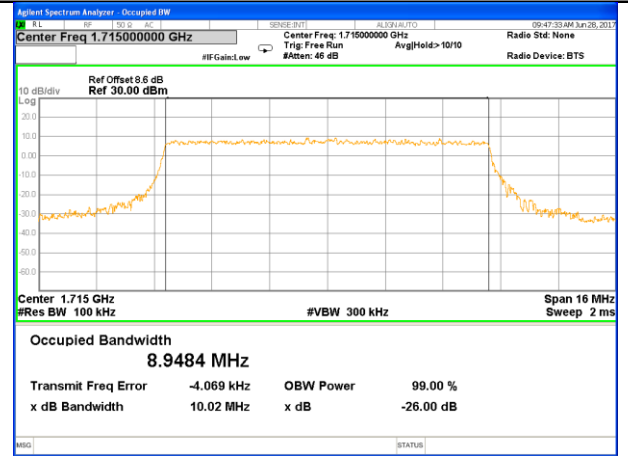

Middle Channel / 3MHz / 16QAM

Highest Channel / 3MHz / QPSK

Highest Channel / 3MHz / 16QAM

LTE band 4

LTE band 4 (99% and -26 Bandwidth)

Lowest Channel / 5MHz / QPSK

Lowest Channel / 5MHz / 16QAM

Middle Channel / 5MHz / QPSK

Middle Channel / 5MHz / 16QAM

Highest Channel / 5MHz / QPSK

Highest Channel / 5MHz / 16QAM

LTE band 4

LTE band 4 (99% and -26 Bandwidth)

Lowest Channel / 10MHz / QPSK

Lowest Channel / 10MHz / 16QAM

Middle Channel / 10MHz / QPSK

Middle Channel / 10MHz / 16QAM

Highest Channel / 10MHz / QPSK

Highest Channel / 10MHz / 16QAM

LTE band 4

LTE band 4 (99% and -26 Bandwidth)

Lowest Channel / 15MHz / QPSK

Lowest Channel / 15MHz / 16QAM

Middle Channel / 15MHz / QPSK