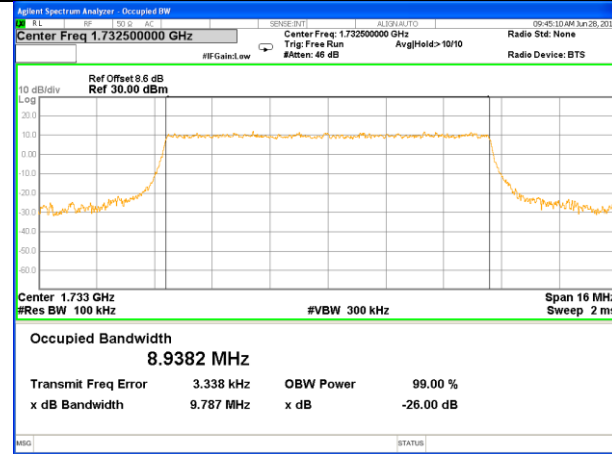

Middle Channel / 3MHz / 16QAM

Highest Channel / 3MHz / QPSK

Highest Channel / 3MHz / 16QAM

LTE band 4

LTE band 4 (99% and -26 Bandwidth)

Lowest Channel / 5MHz / QPSK

Lowest Channel / 5MHz / 16QAM

Middle Channel / 5MHz / QPSK

Middle Channel / 5MHz / 16QAM

Highest Channel / 5MHz / QPSK

Highest Channel / 5MHz / 16QAM

LTE band 4

LTE band 4 (99% and -26 Bandwidth)

Lowest Channel / 10MHz / QPSK

Lowest Channel / 10MHz / 16QAM

Middle Channel / 10MHz / QPSK

Middle Channel / 10MHz / 16QAM

Highest Channel / 10MHz / QPSK

Highest Channel / 10MHz / 16QAM

LTE band 4

LTE band 4 (99% and -26 Bandwidth)

Lowest Channel / 15MHz / QPSK

Lowest Channel / 15MHz / 16QAM

Middle Channel / 15MHz / QPSK