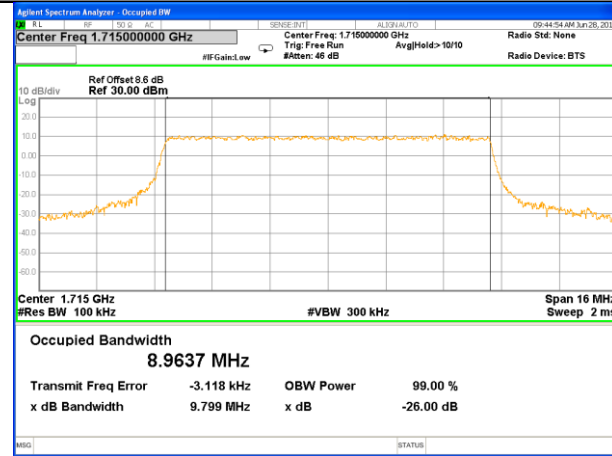

Middle Channel / 3MHz / 16QAM

Highest Channel / 3MHz / QPSK

Highest Channel / 3MHz / 16QAM

LTE band 4

LTE band 4 (99% and -26 Bandwidth)

Lowest Channel / 5MHz / QPSK

Lowest Channel / 5MHz / 16QAM

Middle Channel / 5MHz / QPSK

Middle Channel / 5MHz / 16QAM

Highest Channel / 5MHz / QPSK

Highest Channel / 5MHz / 16QAM

LTE band 4

LTE band 4 (99% and -26 Bandwidth)

Lowest Channel / 10MHz / QPSK

Lowest Channel / 10MHz / 16QAM

Middle Channel / 10MHz / QPSK

Middle Channel / 10MHz / 16QAM

Highest Channel / 10MHz / QPSK

Highest Channel / 10MHz / 16QAM

LTE band 4

LTE band 4 (99% and -26 Bandwidth)

Lowest Channel / 15MHz / QPSK

Lowest Channel / 15MHz / 16QAM

Middle Channel / 15MHz / QPSK