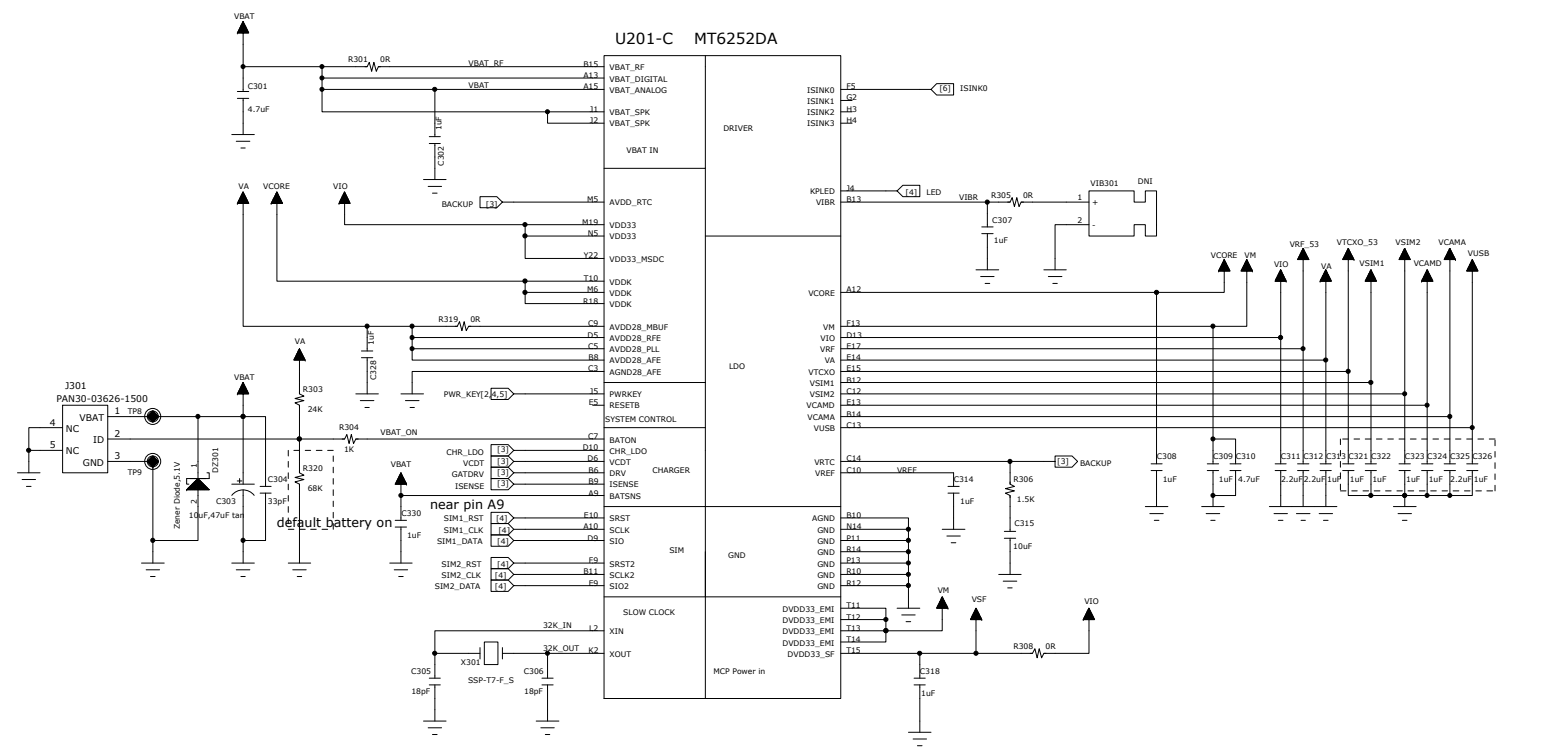

MT6252_PMU

COMPANY:		Smile-phone	
TITLE:		03_MT6252_PMU	
DRAWN:	DATED:	SIZE:	REV:
Leidaijun	2011-9-14	A2	V0.1
RELEASED:	DATED:	SHEET: 3 / 8	
<Released By>	<Release Date>