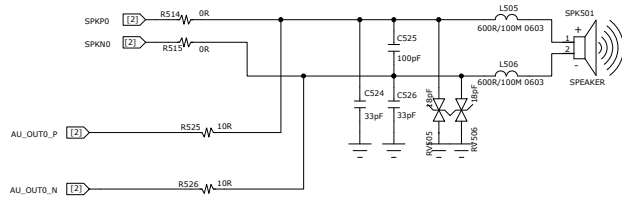

COMPANY: Smile-phone
 TITLE: 04_SIM_TF_KEYPAD_FLASHLIGHT

HANDSET MIC

HEADSET EarPhone

USB&Headphone Connector

5PIN Micro USB

LOUD SPEAKER&Receiver 2in1

COMPANY: Smile-phone
 TITLE: 05_AUDIO/USB

DRAWN: Leidaijun	DATED: 2011-9-14	SIZE: A2	REV: V0.1
RELEASED: <Released By>	DATED: <Release Date>	SHEET: 5 / 8	

COMPANY: Smile-phone
 TITLE: 06_LCM/CAMERA

DRAWN: Leidaijun	DATED: 2011-9-14	SIZE: A2	REV: V0.1
RELEASED: <Released By>	DATED: <Release Date>	SHEET: 6 / 8	

D

D

C

C

B

B