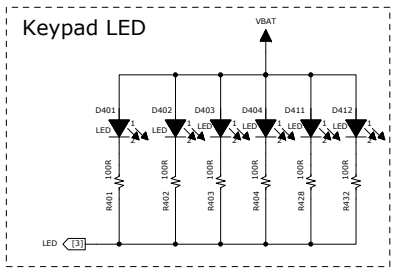

DRAWN: Leidaijun		DATED: 2011-9-14		SIZE: A2	REV: V0.1
RELEASED: <Released By>		DATED: <Release Date>		SHEET: 4 / 8	

COMPANY: Smile-phone
TITLE: 04_SIM_TF_KEYPAD_FLASHLIGHT