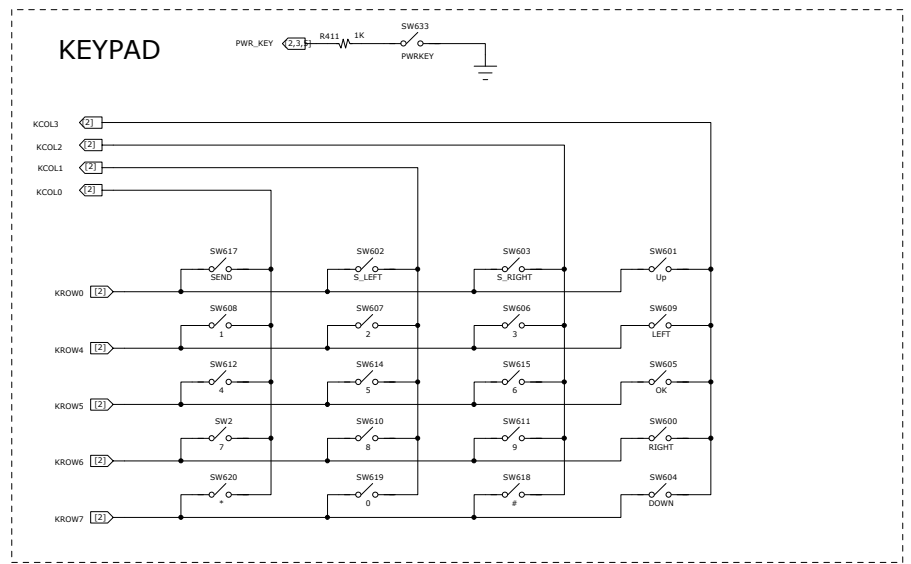

DRAWN: Leidaijun		DATED: 2011-9-14		SIZE: A2	REV: V0.1
RELEASED: <Released By>		DATED: <Release Date>		SHEET: 4 / 8	

COMPANY: Smile-phone
TITLE: 04_SIM_TF_KEYPAD_FLASHLIGHT