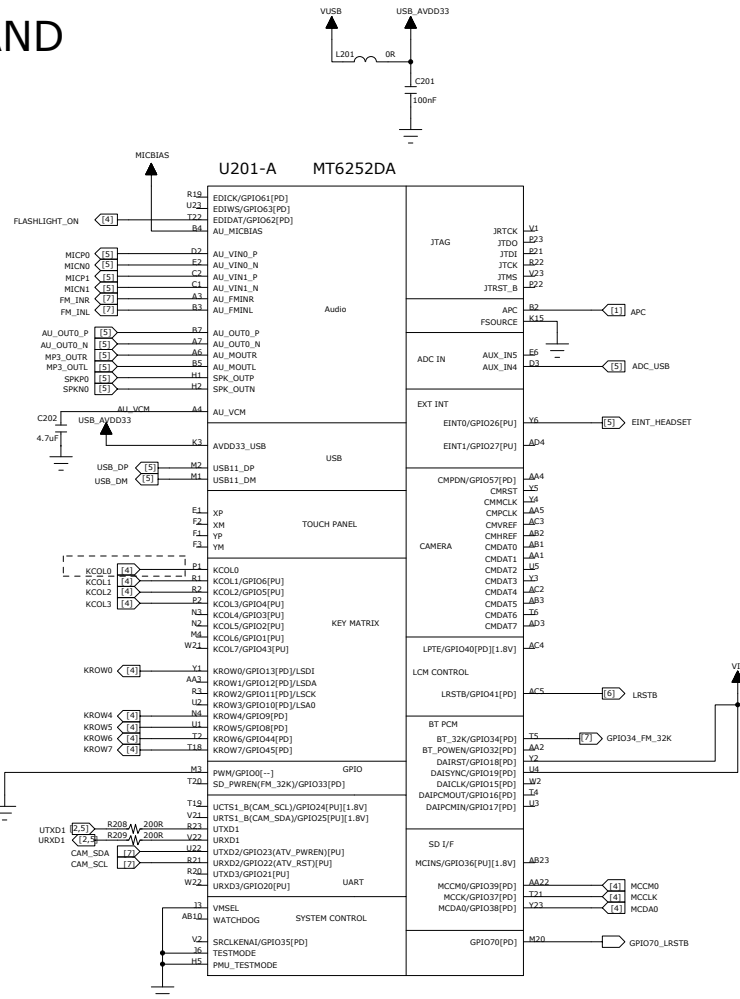

BASEBAND

SHOLD : SIO3
 SWP : SIO2
 SOUT : SQI_SI : DQ0
 SIN : SQI_SO : DQ1

COMPANY: Smile-phone			
TITLE: 02_MT6252_BB_SFLASH			
DRAWN: Leidaijun	DATED: 2011-9-14	SIZE: A2	REV: V0.1
RELEASED: <Released By>	DATED: <Release Date>	SHEET: 2 / 8	