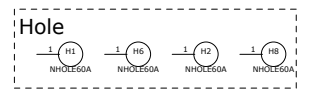

BASEBAND

SHOLD : SIO3
 SWP : SIO2
 SOUT : SQI_SI : DQ0
 SIN : SQI_SO : DQ1

COMPANY: Smile-phone			
TITLE: 02_MT6252_BB_SFLASH			
DRAWN: Leidaijun	DATED: 2011-9-14	SIZE: A2	REV: V0.1
RELEASED: <Released By>	DATED: <Release Date>	SHEET: 2 / 8	