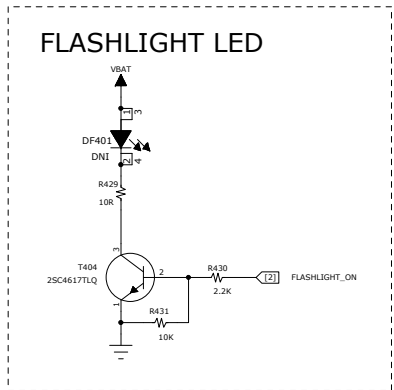

DRAWN: Leidaijun		DATED: 2011-9-14		SIZE: A2	REV: V0.1
RELEASED: <Released By>		DATED: <Release Date>		SHEET: 4 / 8	

COMPANY: Smile-phone
TITLE: 04_SIM_TF_KEYPAD_FLASHLIGHT