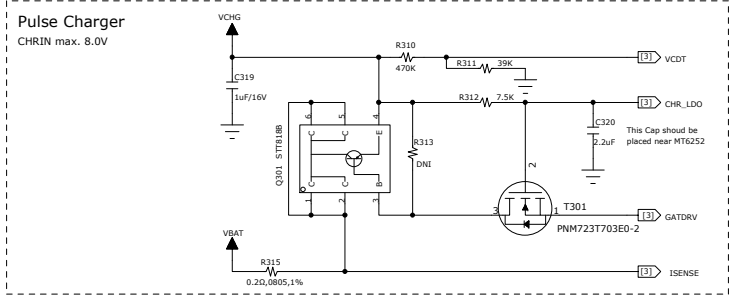

MT6252_PMU

COMPANY:		Smile-phone	
TITLE:		03_MT6252_PMU	
DRAWN:	DATED:	SIZE:	REV:
Leidaijun	2011-9-14	A2	V0.1
RELEASED:	DATED:	SHEET: 3 / 8	
<Released By>	<Release Date>