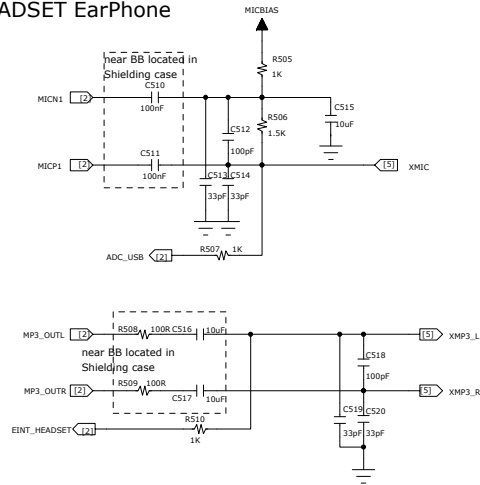

HEADSET EarPhone