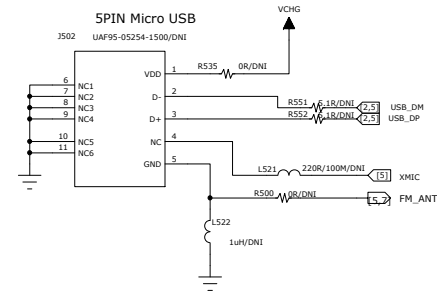

COMPANY: Smile-phone
 TITLE: 04_SIM_TF_KEYPAD_FLASHLIGHT

HANDSET MIC

HEADSET EarPhone

USB&Headphone Connector

5PIN Micro USB

LOUD SPEAKER&Receiver 2in1

COMPANY: Smile-phone
 TITLE: 05_AUDIO/USB

DRAWN: Leidaijun	DATED: 2011-9-14	SIZE: A2	REV: V0.1
RELEASED: <Released By>	DATED: <Release Date>	SHEET: 5 / 8	