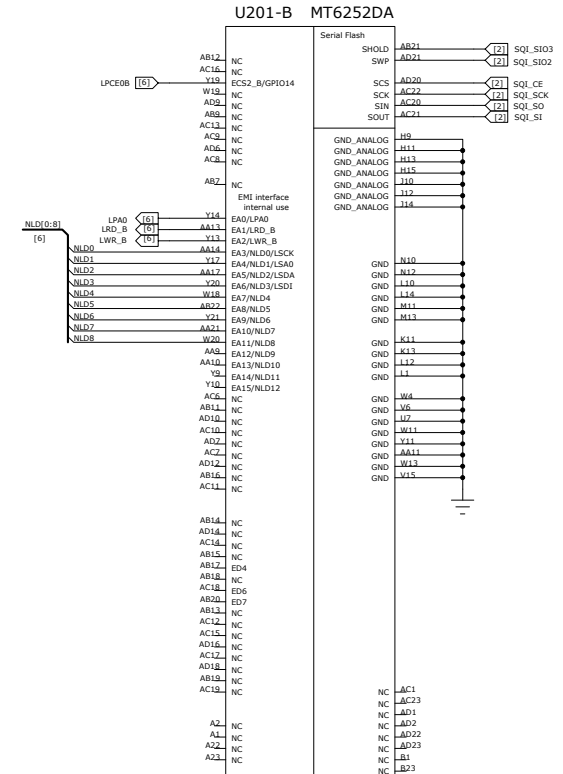

BASEBAND

SHOLD : SIO3
 SWP : SIO2
 SOUT : SQI_SI : DQ0
 SIN : SQI_SO : DQ1

COMPANY: Smile-phone			
TITLE: 02_MT6252_BB_SFLASH			
DRAWN: Leidaijun	DATED: 2011-9-14	SIZE: A2	REV: V0.1
RELEASED: <Released By>	DATED: <Release Date>	SHEET: 2 / 8	