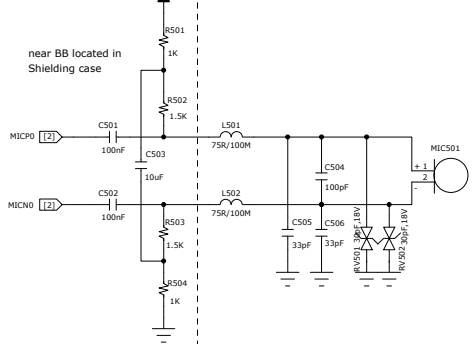

HANDSET MIC