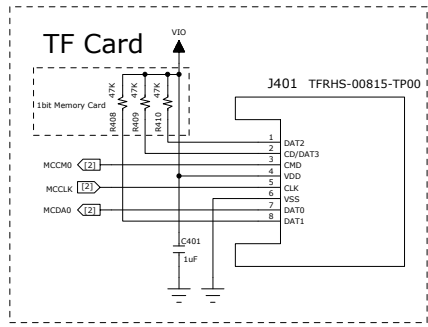

DRAWN: Leidaijun		DATED: 2011-9-14		SIZE: A2	REV: V0.1
RELEASED: <Released By>		DATED: <Release Date>		SHEET: 4 / 8	

COMPANY: Smile-phone
TITLE: 04_SIM_TF_KEYPAD_FLASHLIGHT