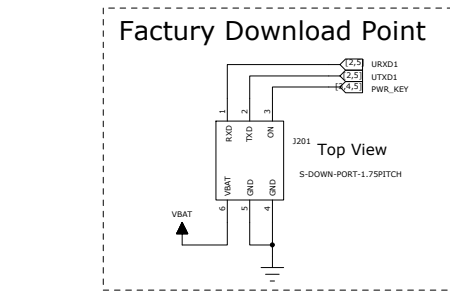

BASEBAND

SHOLD : SIO3
 SWP : SIO2
 SOUT : SQI_SI : DQ0
 SIN : SQI_SO : DQ1

COMPANY: Smile-phone			
TITLE: 02_MT6252_BB_SFLASH			
DRAWN: Leidaijun	DATED: 2011-9-14	SIZE: A2	REV: V0.1
RELEASED: <Released By>	DATED: <Release Date>	SHEET: 2 / 8	