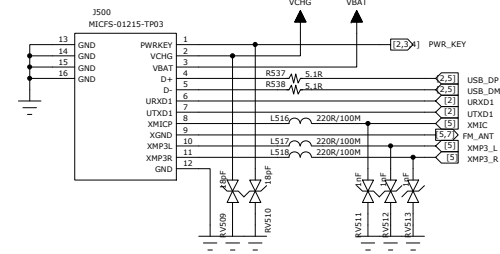

COMPANY: Smile-phone
 TITLE: 04_SIM_TF_KEYPAD_FLASHLIGHT

HANDSET MIC

HEADSET EarPhone

USB&Headphone Connector

5PIN Micro USB

LOUD SPEAKER&Receiver 2in1

COMPANY: Smile-phone
 TITLE: 05_AUDIO/USB

DRAWN: Leidaijun	DATED: 2011-9-14	SIZE: A2	REV: V0.1
RELEASED: <Released By>	DATED: <Release Date>	SHEET: 5 / 8	