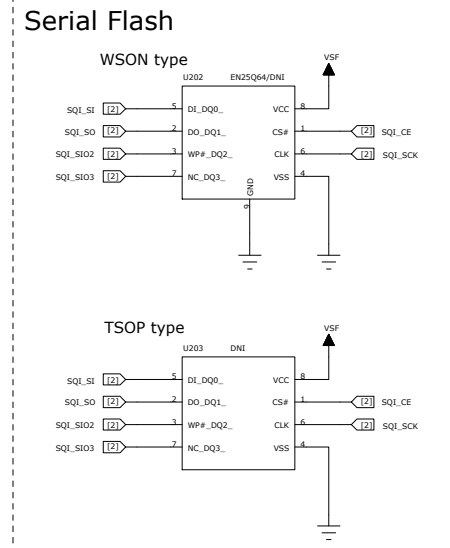

BASEBAND

SHOLD : SIO3
 SWP : SIO2
 SOUT : SQI_SI : DQ0
 SIN : SQI_SO : DQ1

COMPANY: Smile-phone			
TITLE: 02_MT6252_BB_SFLASH			
DRAWN: Leidaijun	DATED: 2011-9-14	SIZE: A2	REV: V0.1
RELEASED: <Released By>	DATED: <Release Date>	SHEET: 2 / 8	