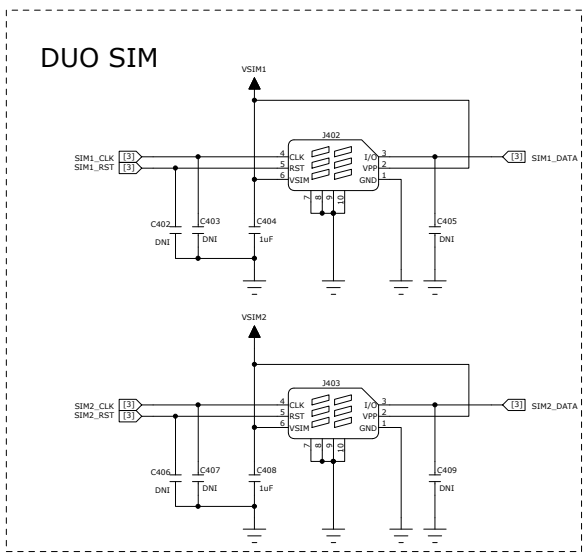

DRAWN: Leidaijun		DATED: 2011-9-14		SIZE: A2	REV: V0.1
RELEASED: <Released By>		DATED: <Release Date>		SHEET: 4 / 8	

COMPANY: Smile-phone
TITLE: 04_SIM_TF_KEYPAD_FLASHLIGHT