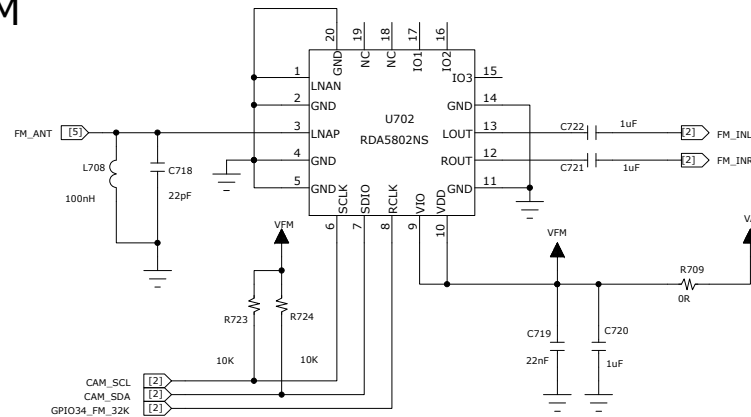

D

D

C

C

B

B

A

A

FM

COMPANY: Smile-phone
TITLE: 07_FM

DRAWN: Leidaijun	DATED: 2011-9-14	SIZE: A2	REV: V0.1
RELEASED: <Released By>	DATED: <Release Date>	SHEET: 7 / 8