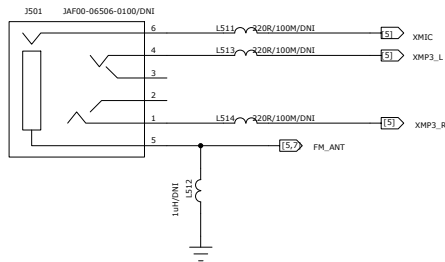

5PIN Micro USB