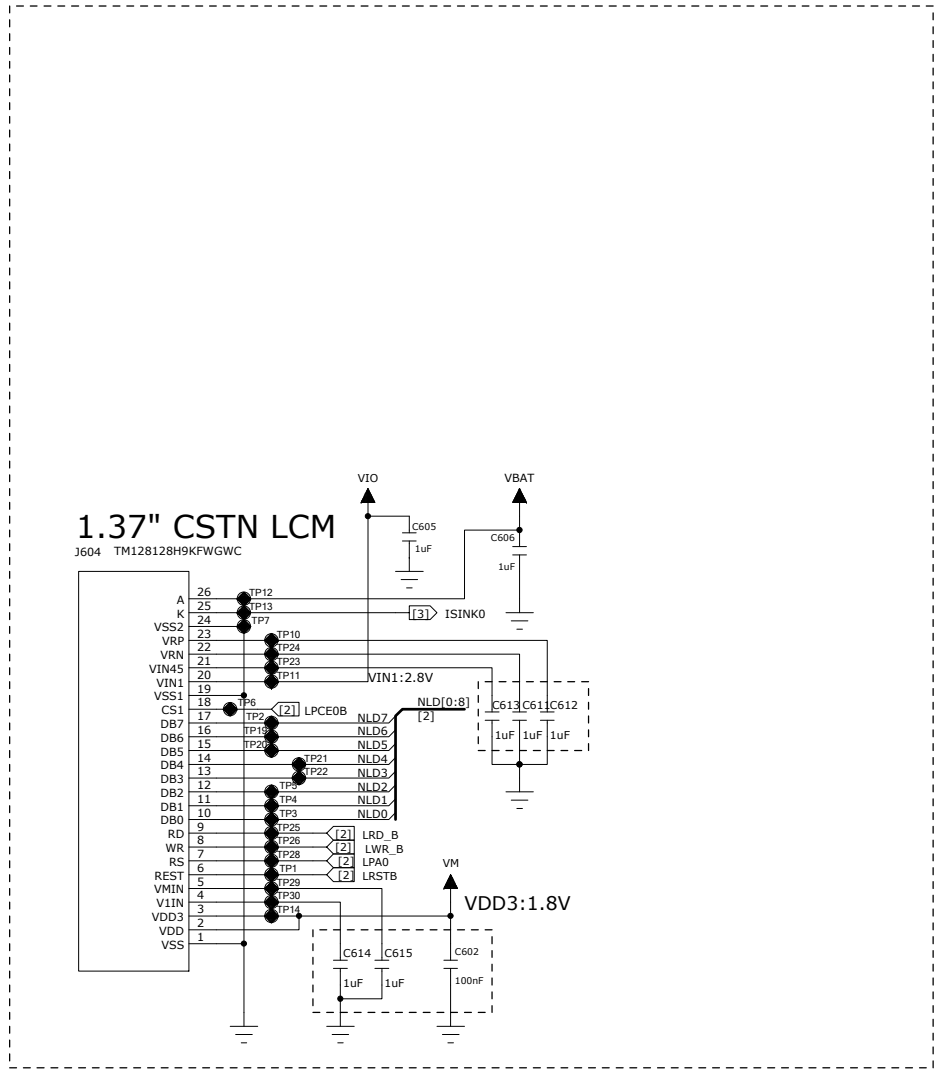

COMPANY: Smile-phone
 TITLE: 06_LCM/CAMERA

DRAWN: Leidaijun	DATED: 2011-9-14	SIZE: A2	REV: V0.1
RELEASED: <Released By>	DATED: <Release Date>	SHEET: 6 / 8	

D

D

C

C

B

B