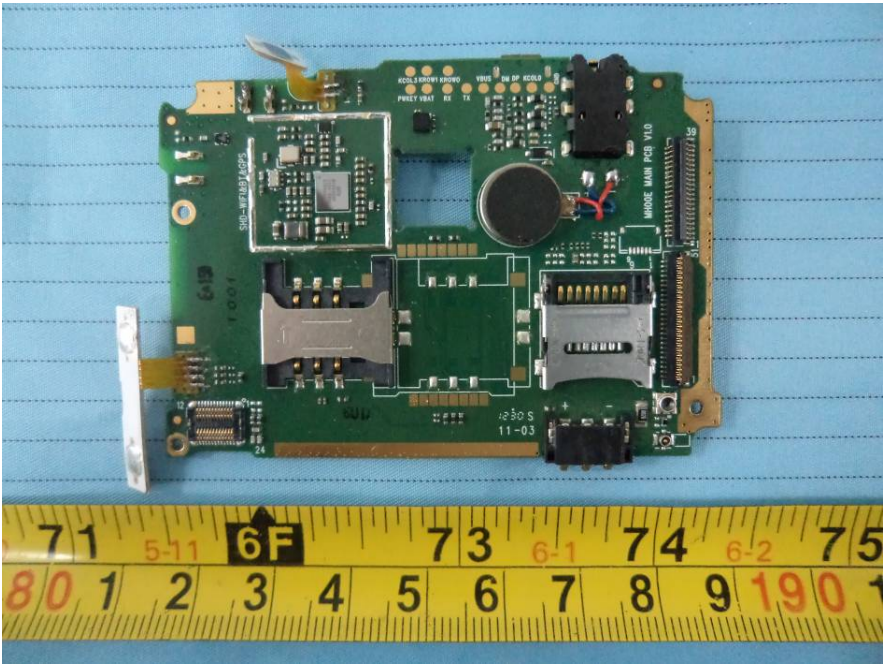

EXHIBIT C - EUT INTERNAL PHOTOGRAPHS

EUT – Battery off View

EUT – Cover off View

EUT – Main Board Top View

EUT – Main Board Top Shielding off View

EUT – Main Board Bottom View

EUT – Main Board Bottom Shielding off View

EUT – MHOOS Board Top View

EUT – MHOOS Board Bottom View

EUT – BT & Wi-Fi & GPS Antenna View

EUT – GSM & WCDMA Antenna View

EUT – Battery Top View

EUT – Battery Bottom View

EUT – Screen Top View

EUT – Screen Bottom View

EUT – Adapter Main Board Top View

EUT – Adapter Main Board Bottom View