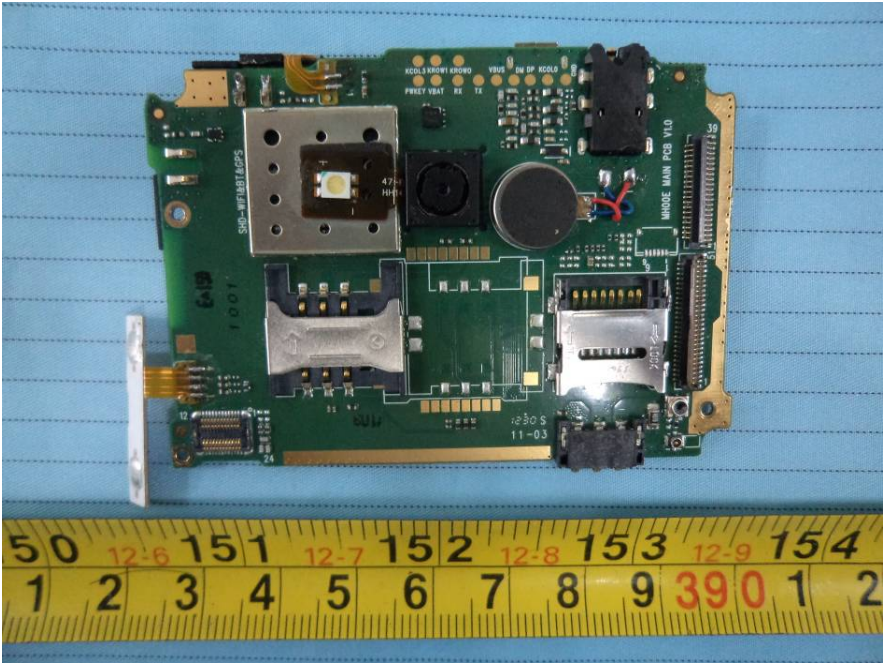

EXHIBIT C - EUT INTERNAL PHOTOGRAPHS

EUT – Battery off View

EUT – Cover off View

EUT – Main Board Top View

EUT – Main Board Top Shielding off View

EUT – Main Board Bottom View

EUT – Main Board Bottom Shielding off View

EUT – MHOOS Board Top View

EUT – MHOOS Board Bottom View

EUT – BT & Wi-Fi & GPS Antenna View

EUT – GSM & WCDMA Antenna View

EUT – Battery Top View

EUT – Battery Bottom View

EUT – Screen Top View

EUT – Screen Bottom View

EUT – Adapter Main Board Top View

EUT – Adapter Main Board Bottom View