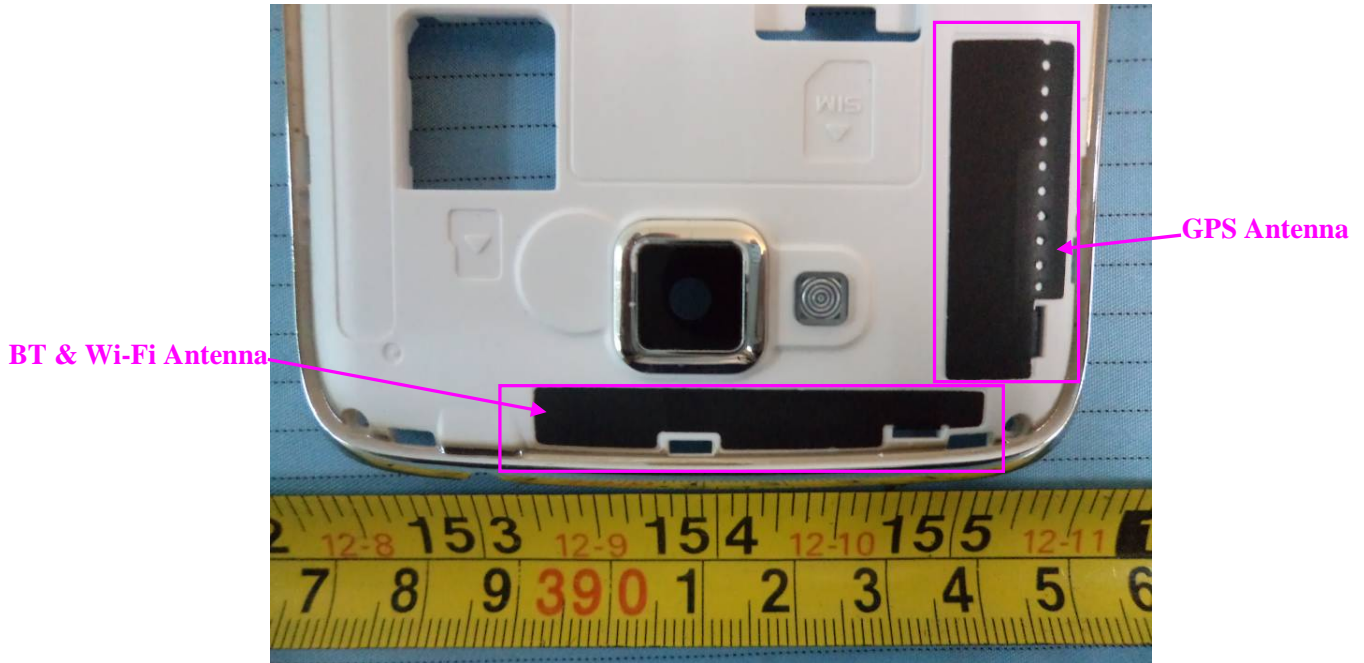

EXHIBIT C - EUT INTERNAL PHOTOGRAPHS

EUT – Battery off View

EUT – Cover off View

EUT – Main Board Top View

EUT – Main Board Top Shielding off View

EUT – Main Board Bottom View

EUT – Main Board Bottom Shielding off View

EUT – MHOOS Board Top View

EUT – MHOOS Board Bottom View

EUT – BT & Wi-Fi & GPS Antenna View

EUT – GSM & WCDMA Antenna View

EUT – Battery Top View

EUT – Battery Bottom View

EUT – Screen Top View

EUT – Screen Bottom View