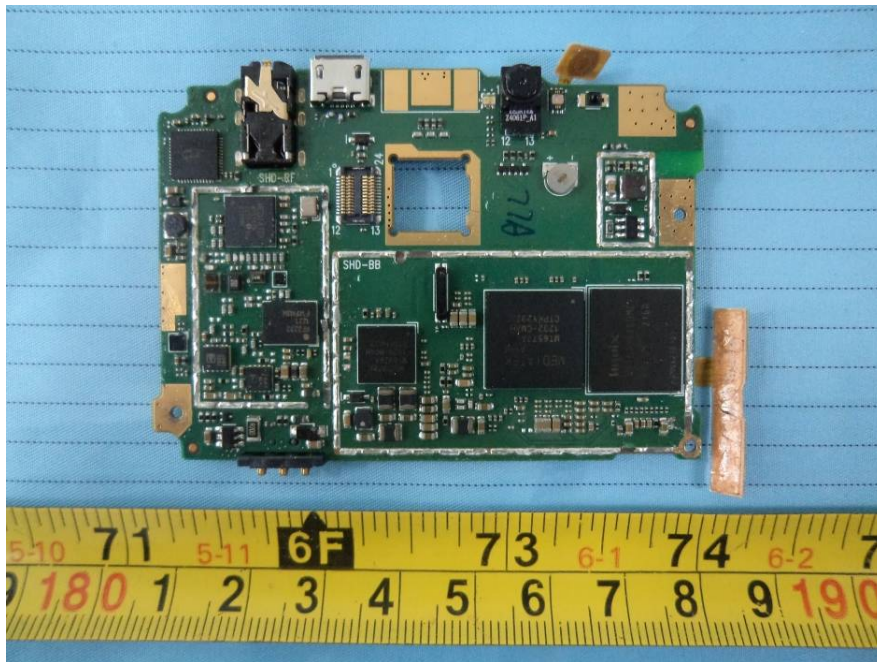

EXHIBIT C - EUT INTERNAL PHOTOGRAPHS

EUT – Battery off View

EUT – Cover off View

EUT – Main Board Top View

EUT – Main Board Top Shielding off View

EUT – Main Board Bottom View

EUT – Main Board Bottom Shielding off View

EUT – MHOOS Board Top View

EUT – MHOOS Board Bottom View

EUT – BT & Wi-Fi & GPS Antenna View

EUT – GSM & WCDMA Antenna View

EUT – Battery Top View

EUT – Battery Bottom View

EUT – Screen Top View

EUT – Screen Bottom View

EUT – Adapter Main Board Top View

EUT – Adapter Main Board Bottom View