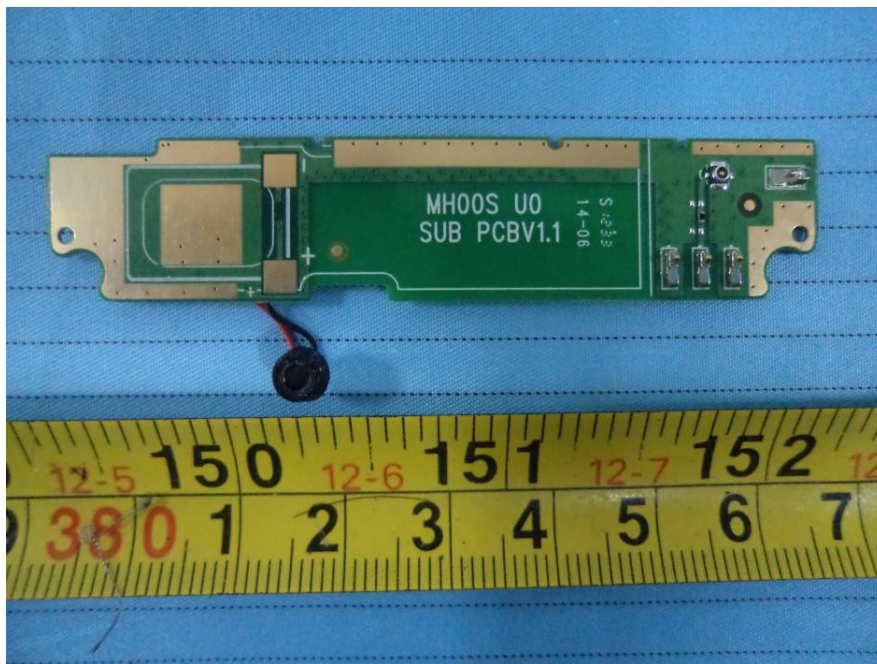

EXHIBIT C - EUT INTERNAL PHOTOGRAPHS

EUT – Battery off View

EUT – Cover off View

EUT – Main Board Top View

EUT – Main Board Top Shielding off View

EUT – Main Board Bottom View

EUT – Main Board Bottom Shielding off View

EUT – MHOOS Board Top View

EUT – MHOOS Board Bottom View

EUT – BT & Wi-Fi & GPS Antenna View

EUT – GSM & WCDMA Antenna View

EUT – Battery Top View

EUT – Battery Bottom View

EUT – Screen Top View

EUT – Screen Bottom View

EUT – Adapter Main Board Top View

EUT – Adapter Main Board Bottom View