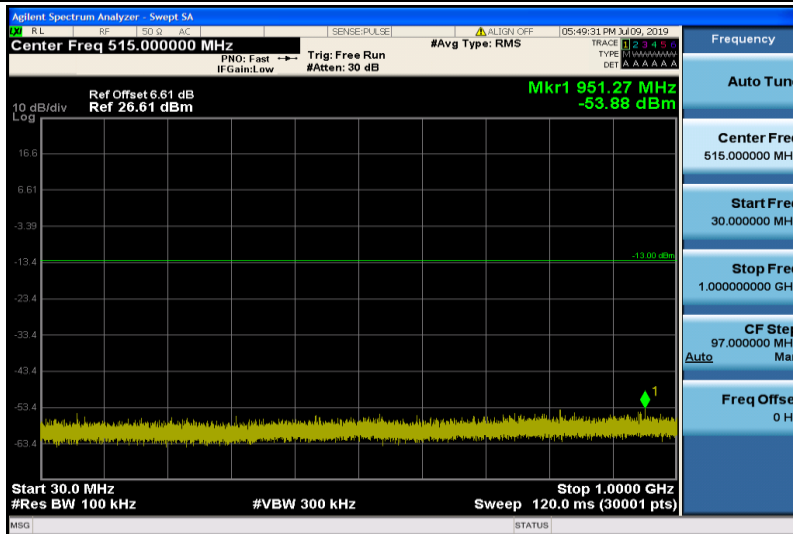

Band4-15MHz-16QAM-20325-1RB#0-30~1000MHz