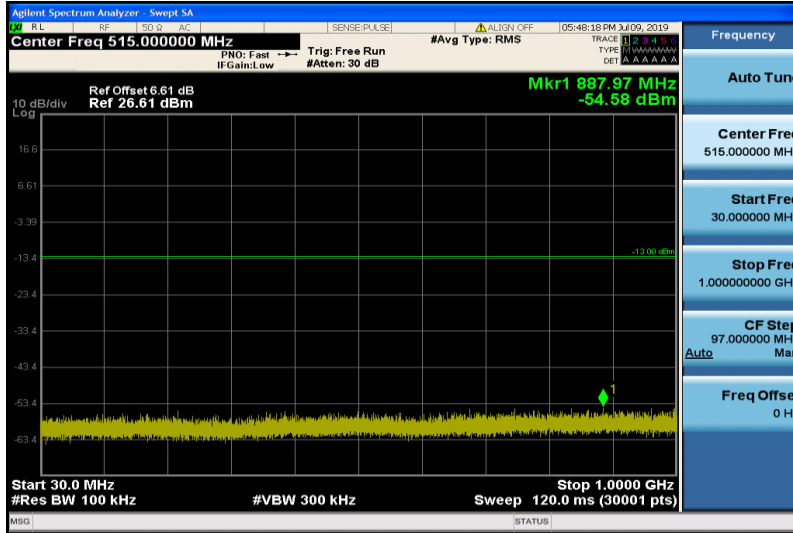

Band4-15MHz-QPSK-20325-1RB#0-1000~26000MHz

Band4-15MHz-16QAM-20025-1RB#0-30~1000MHz

Band4-15MHz-16QAM-20025-1RB#0-1000~26000MHz

Band4-15MHz-16QAM-20175-1RB#0-30~1000MHz

Band4-15MHz-16QAM-20175-1RB#0-1000~26000MHz