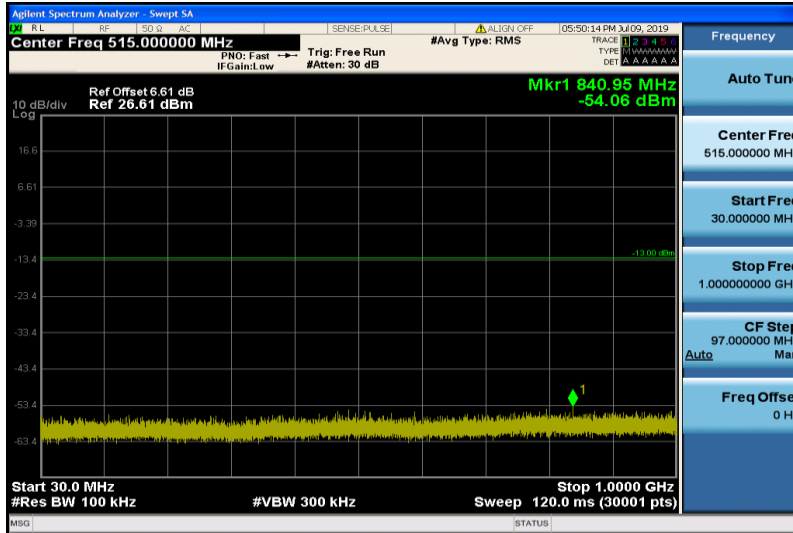

Band4-20MHz-QPSK-20050-1RB#0-30~1000MHz