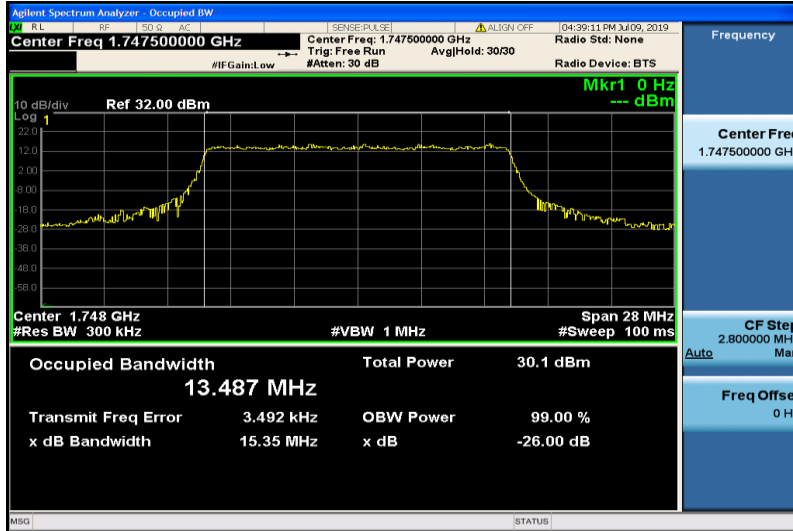

Band4-10MHz-16QAM-20350-50RB#0-8.9458

Band4-15MHz-QPSK-20025-75RB#0-13.497

Band4-15MHz-QPSK-20175-75RB#0-13.451

Band4-15MHz-QPSK-20325-75RB#0-13.487

Band4-15MHz-16QAM-20025-75RB#0-13.498

Band4-15MHz-16QAM-20175-75RB#0-13.490