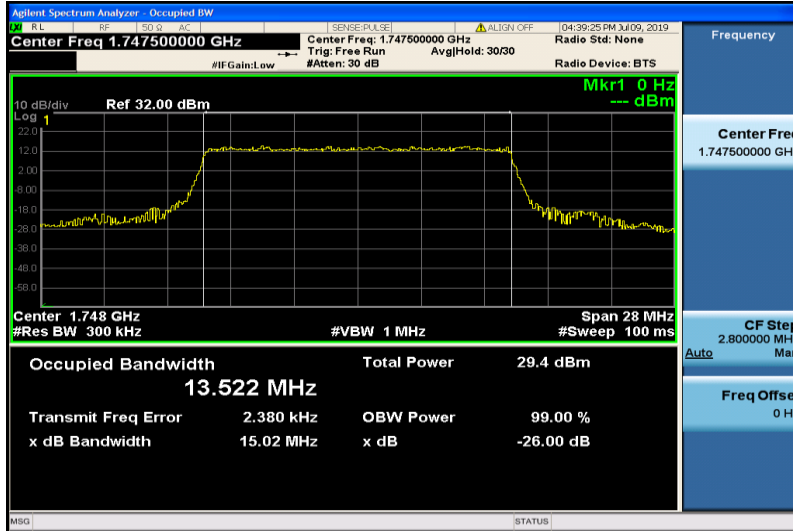

Band4-15MHz-16QAM-20325-75RB#0-13.522