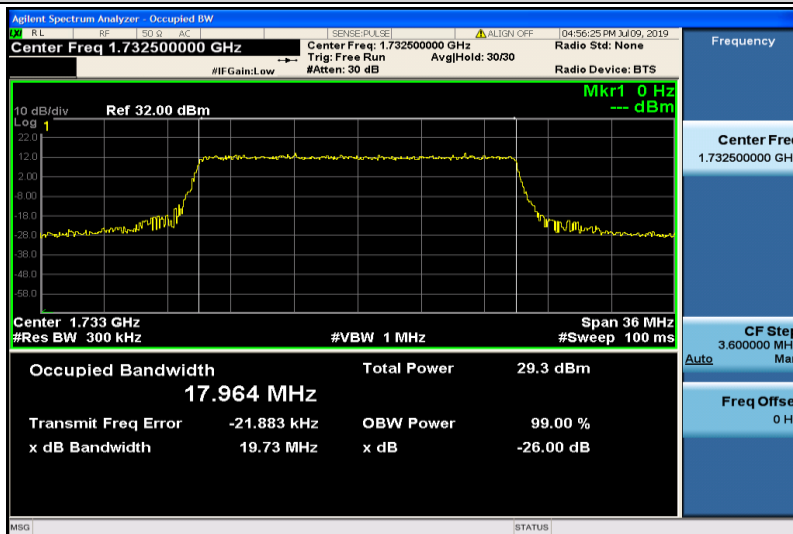

Band4-15MHz-16QAM-20325-75RB#0-13.522

Band4-20MHz-QPSK-20050-100RB#0-17.962

Band4-20MHz-QPSK-20175-100RB#0-17.930

Band4-20MHz-QPSK-20300-100RB#0-17.939

Band4-20MHz-16QAM-20050-100RB#0-17.944

Band4-20MHz-16QAM-20175-100RB#0-17.964