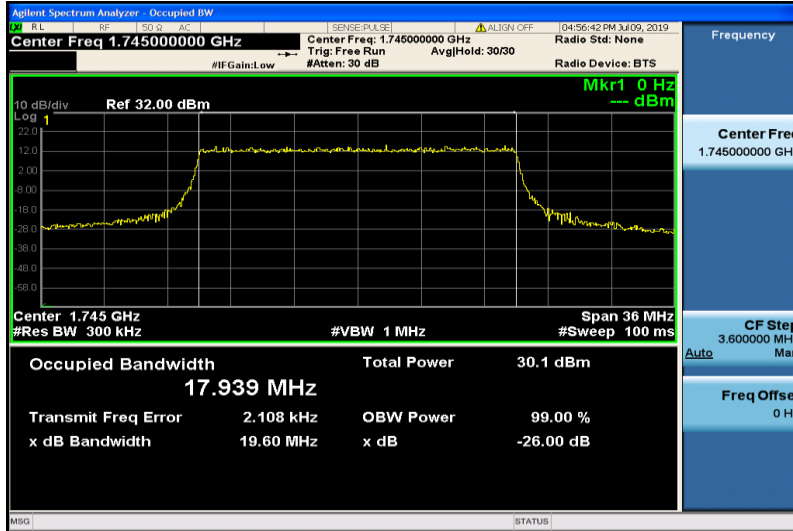

Band4-15MHz-16QAM-20325-75RB#0-13.522

Band4-20MHz-QPSK-20050-100RB#0-17.962

Band4-20MHz-QPSK-20175-100RB#0-17.930

Band4-20MHz-QPSK-20300-100RB#0-17.939

Band4-20MHz-16QAM-20050-100RB#0-17.944

Band4-20MHz-16QAM-20175-100RB#0-17.964