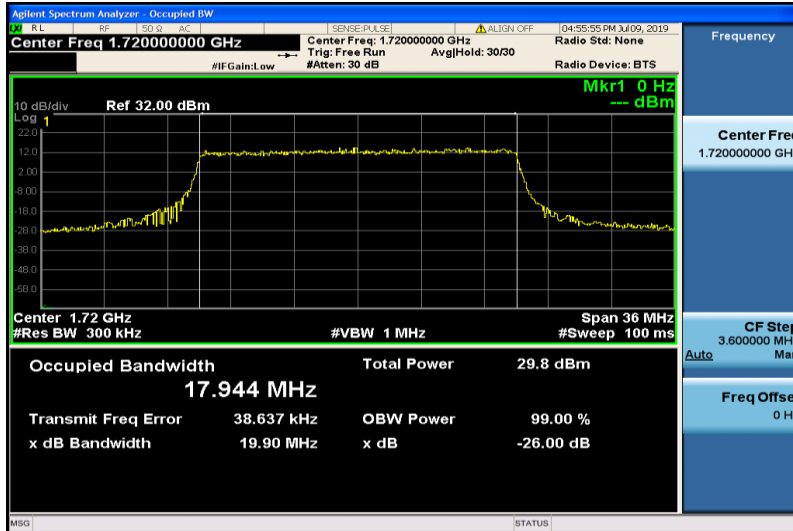

Band4-15MHz-16QAM-20325-75RB#0-13.522

Band4-20MHz-QPSK-20050-100RB#0-17.962

Band4-20MHz-QPSK-20175-100RB#0-17.930

Band4-20MHz-QPSK-20300-100RB#0-17.939

Band4-20MHz-16QAM-20050-100RB#0-17.944

Band4-20MHz-16QAM-20175-100RB#0-17.964