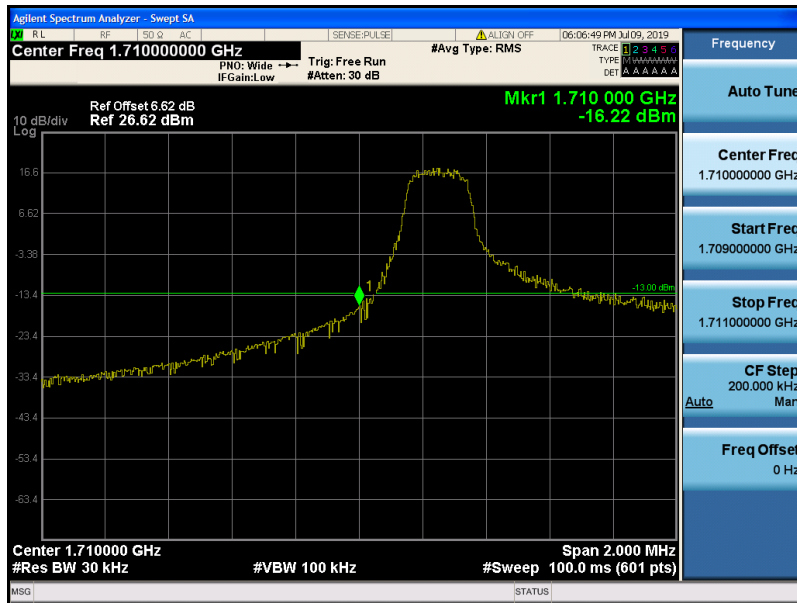

Test Graphs

Band4-1.4MHz-QPSK-19957-1RB#0