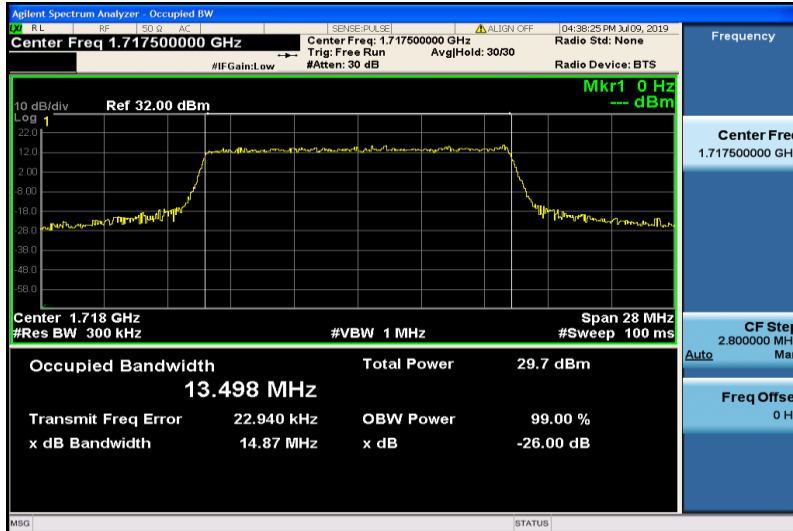

Band4-10MHz-16QAM-20350-50RB#0-8.9458

Band4-15MHz-QPSK-20025-75RB#0-13.497

Band4-15MHz-QPSK-20175-75RB#0-13.451

Band4-15MHz-QPSK-20325-75RB#0-13.487

Band4-15MHz-16QAM-20025-75RB#0-13.498

Band4-15MHz-16QAM-20175-75RB#0-13.490