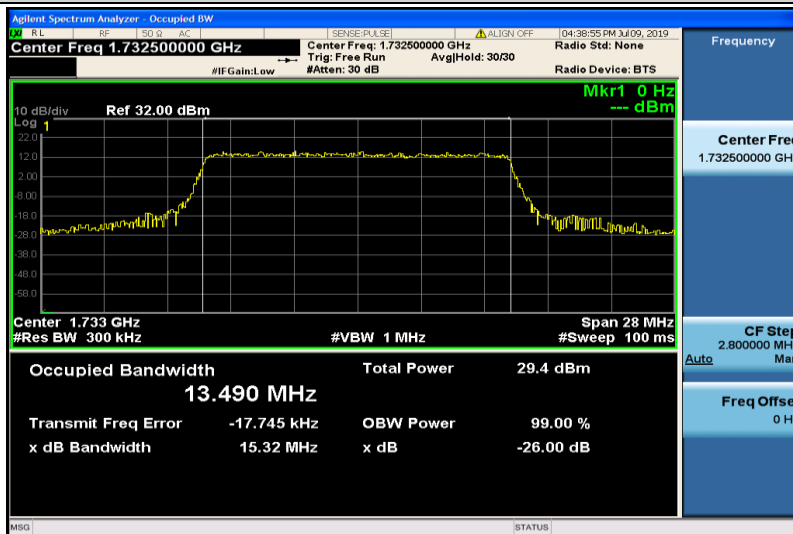

Band4-10MHz-16QAM-20350-50RB#0-8.9458

Band4-15MHz-QPSK-20025-75RB#0-13.497

Band4-15MHz-QPSK-20175-75RB#0-13.451

Band4-15MHz-QPSK-20325-75RB#0-13.487

Band4-15MHz-16QAM-20025-75RB#0-13.498

Band4-15MHz-16QAM-20175-75RB#0-13.490