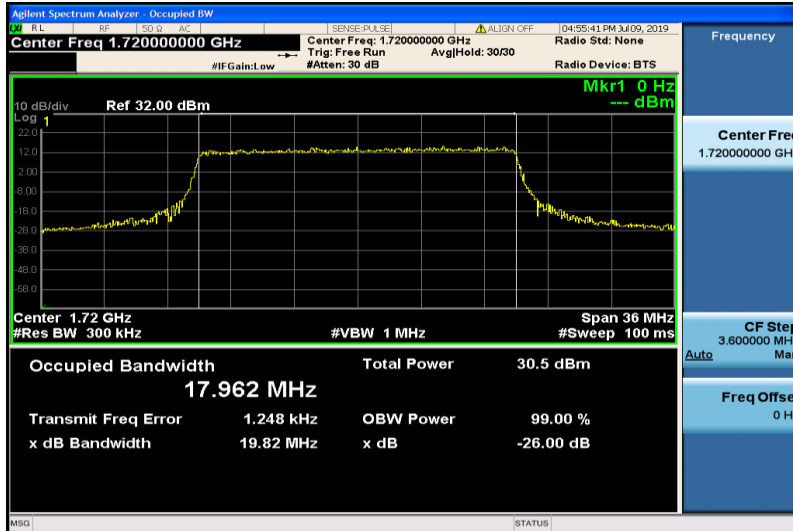

Band4-20MHz-QPSK-20050-100RB#0-17.962