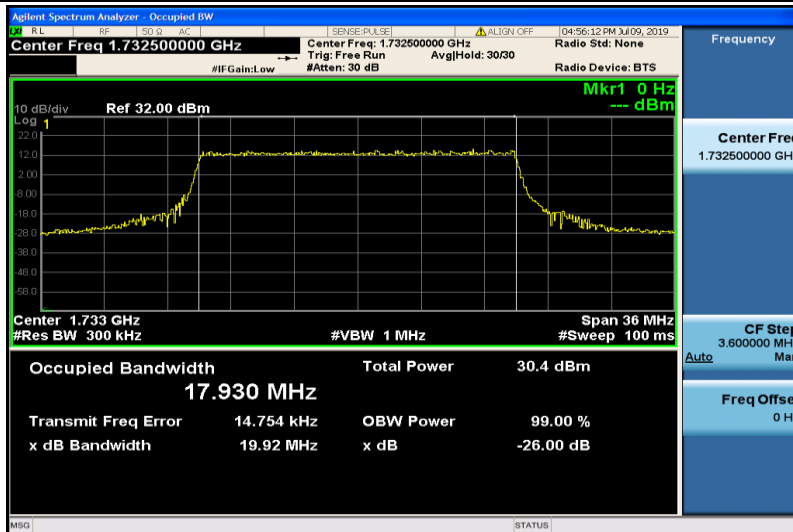

Band4-20MHz-QPSK-20175-100RB#0-17.930