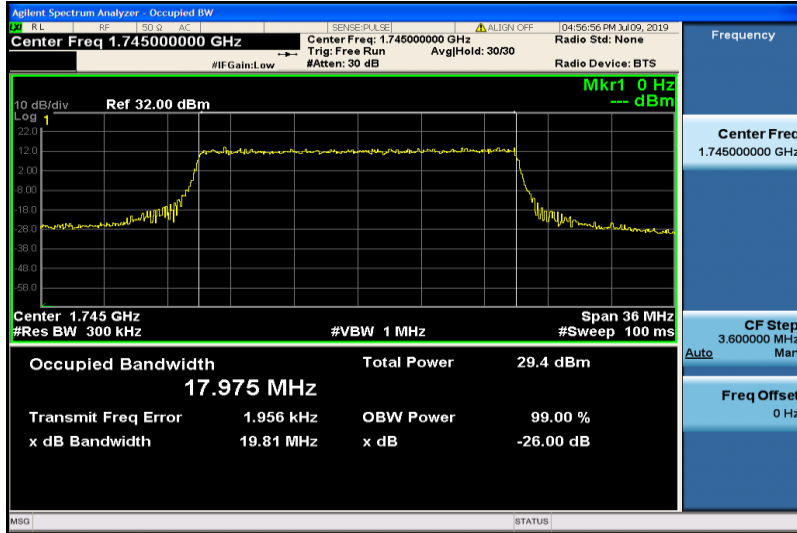

Band4-20MHz-16QAM-20300-100RB#0-17.975