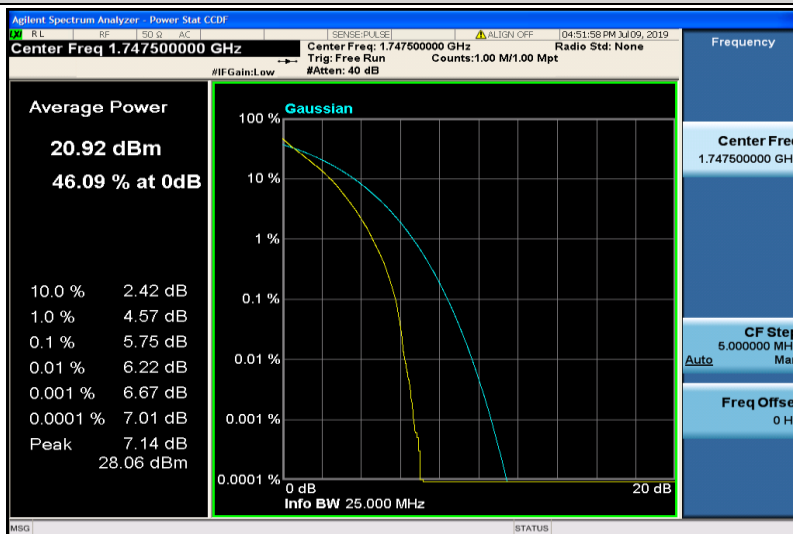

Band4-15MHz-QPSK-20325-75RB#0