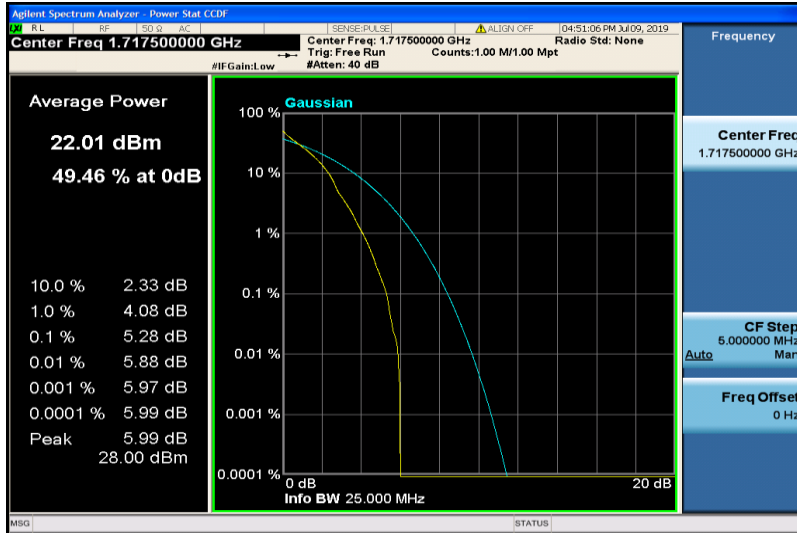

Band4-10MHz-16QAM-20175-50RB#0

Band4-10MHz-16QAM-20350-1RB#0

Band4-10MHz-16QAM-20350-50RB#0

Band4-15MHz-QPSK-20025-1RB#0

Band4-15MHz-QPSK-20025-75RB#0

Band4-15MHz-QPSK-20175-1RB#0

Band4-15MHz-QPSK-20175-75RB#0