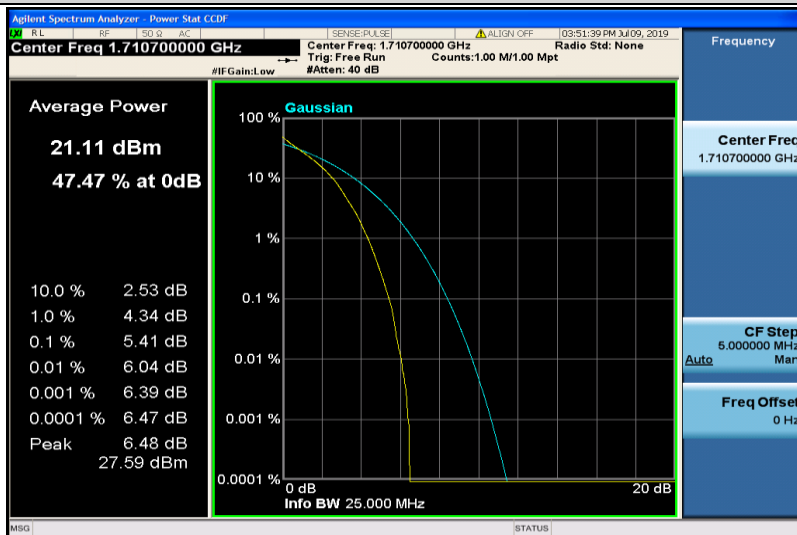

Band4-1.4MHz-QPSK-19957-6RB#0