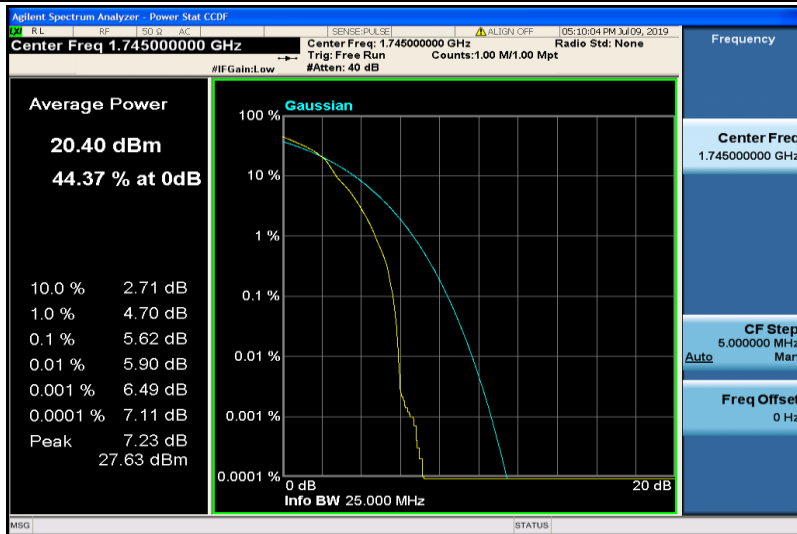

Band4-20MHz-16QAM-20050-1RB#0

Band4-20MHz-16QAM-20050-100RB#0

Band4-20MHz-16QAM-20175-1RB#0

Band4-20MHz-16QAM-20175-100RB#0

Band4-20MHz-16QAM-20300-1RB#0

Band4-20MHz-16QAM-20300-100RB#0

Appendix C: 26dB Bandwidth and Occupied Bandwidth