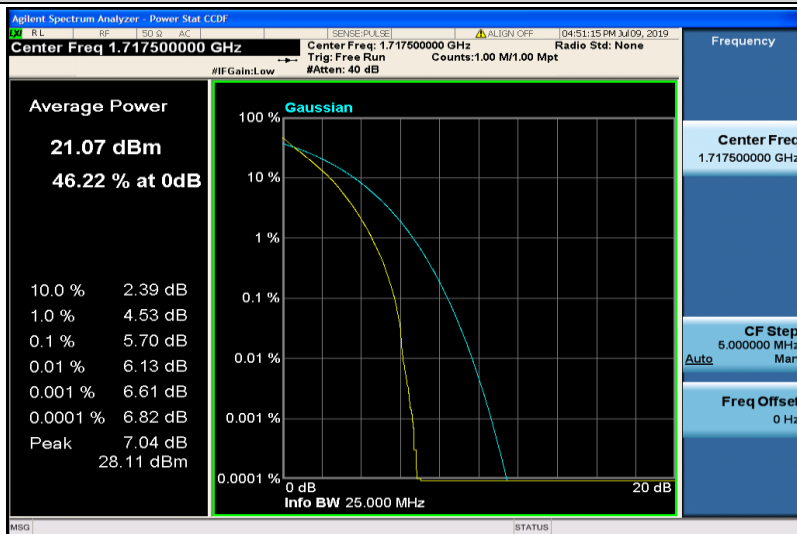

Band4-10MHz-16QAM-20175-50RB#0

Band4-10MHz-16QAM-20350-1RB#0

Band4-10MHz-16QAM-20350-50RB#0

Band4-15MHz-QPSK-20025-1RB#0

Band4-15MHz-QPSK-20025-75RB#0

Band4-15MHz-QPSK-20175-1RB#0

Band4-15MHz-QPSK-20175-75RB#0