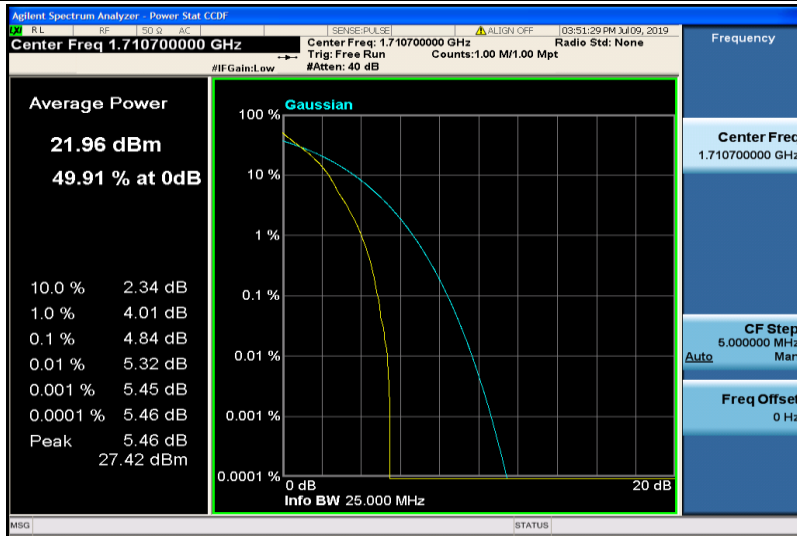

Test Graphs

Band4-1.4MHz-QPSK-19957-1RB#0