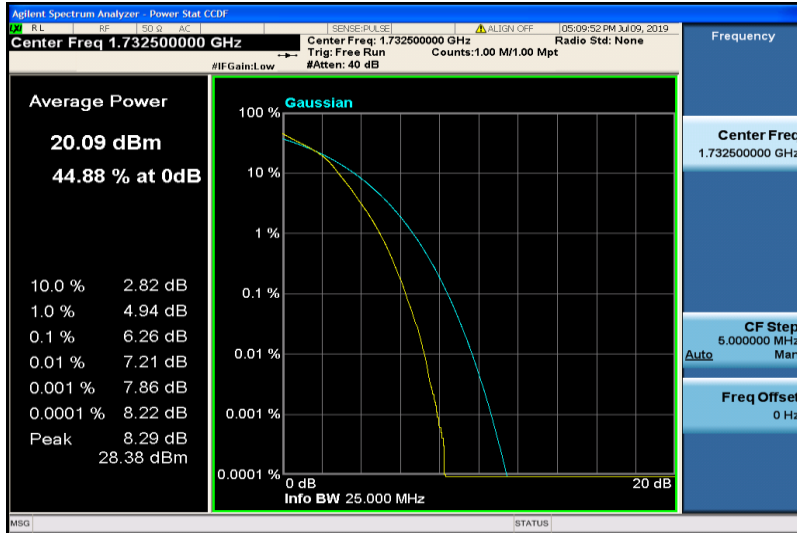

Band4-20MHz-16QAM-20050-1RB#0

Band4-20MHz-16QAM-20050-100RB#0

Band4-20MHz-16QAM-20175-1RB#0

Band4-20MHz-16QAM-20175-100RB#0

Band4-20MHz-16QAM-20300-1RB#0

Band4-20MHz-16QAM-20300-100RB#0

Appendix C: 26dB Bandwidth and Occupied Bandwidth