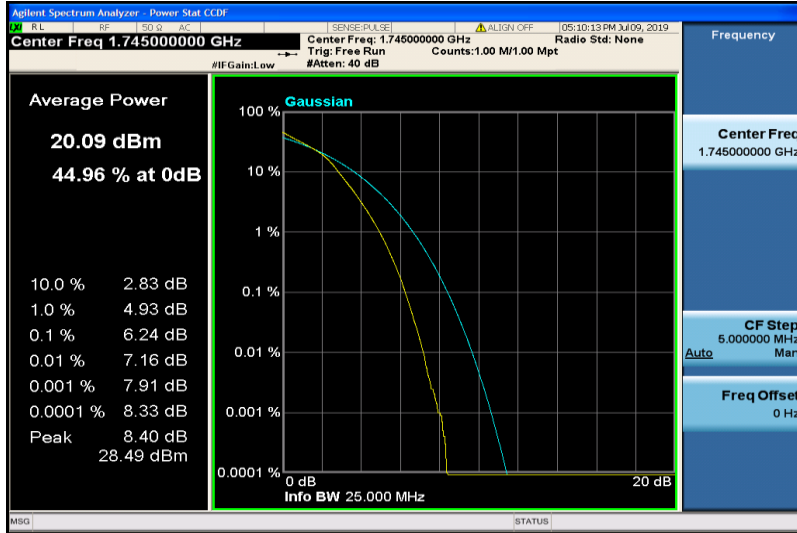

Band4-20MHz-16QAM-20050-1RB#0

Band4-20MHz-16QAM-20050-100RB#0

Band4-20MHz-16QAM-20175-1RB#0

Band4-20MHz-16QAM-20175-100RB#0

Band4-20MHz-16QAM-20300-1RB#0

Band4-20MHz-16QAM-20300-100RB#0

Appendix C: 26dB Bandwidth and Occupied Bandwidth