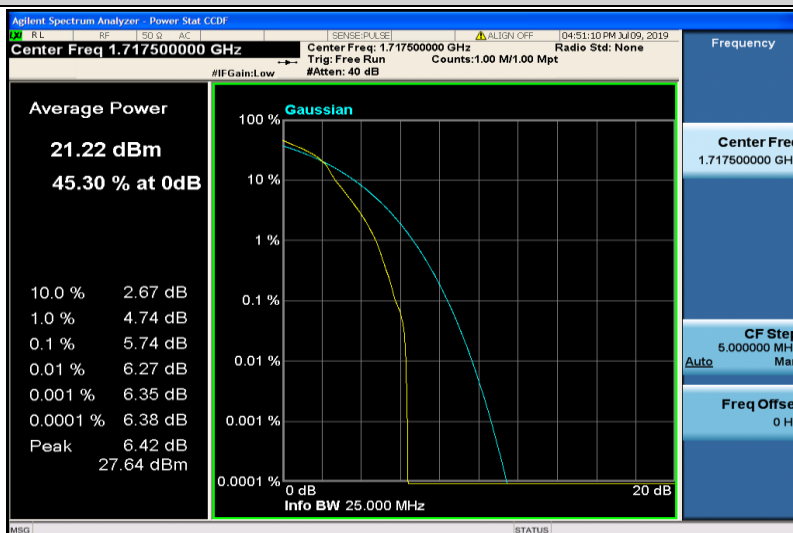

Band4-15MHz-16QAM-20025-1RB#0