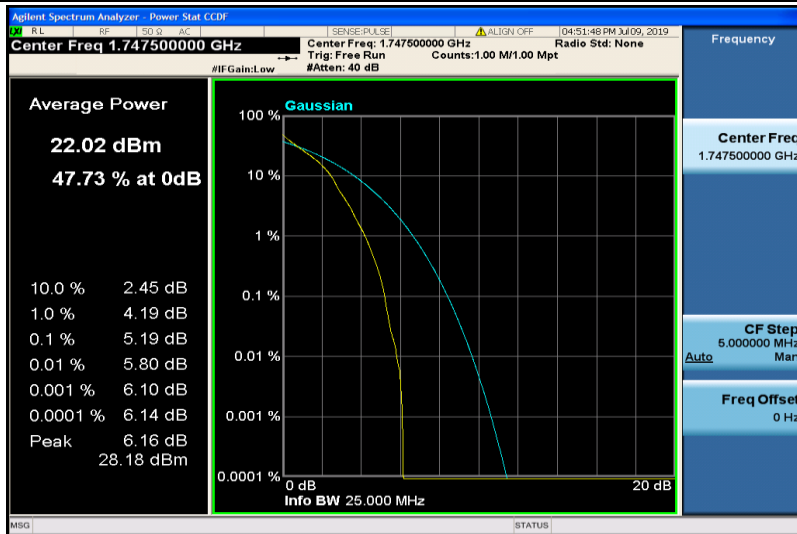

Band4-15MHz-QPSK-20325-1RB#0