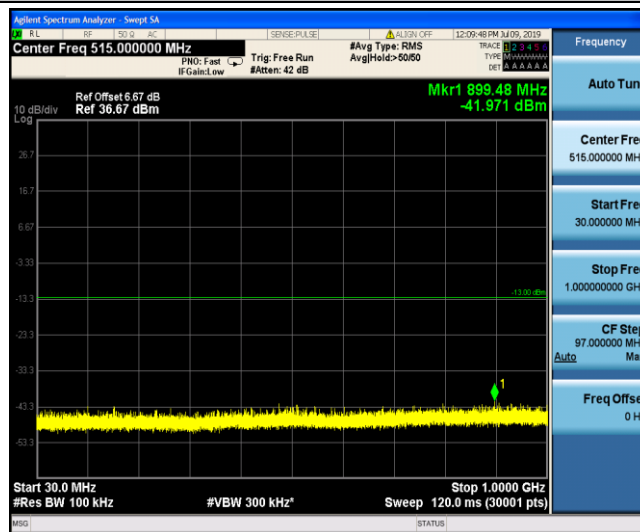

EGPRS1900_661