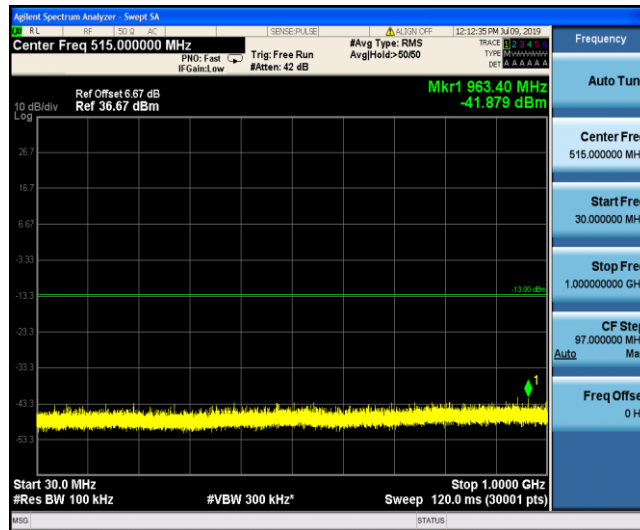

EGPRS1900_810