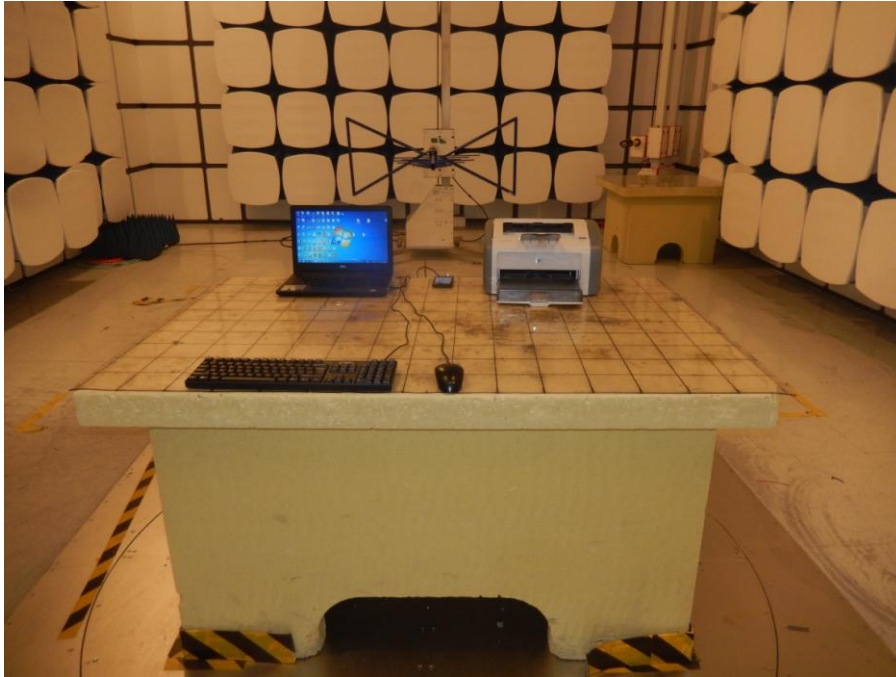

## Fit\_JBP Setup photo

Radiated Measurement Photos

30MHz- 1GHz

Above 1GHz

## Conducted Measurement Photos