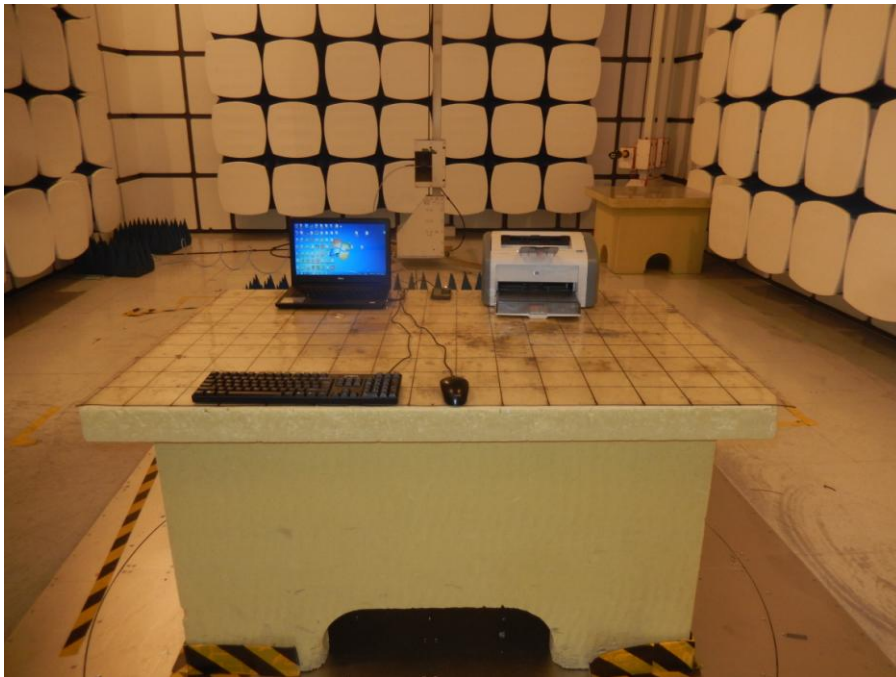

## Fit\_JBP Setup photo

Radiated Measurement Photos

30MHz- 1GHz

Above 1GHz

## Conducted Measurement Photos