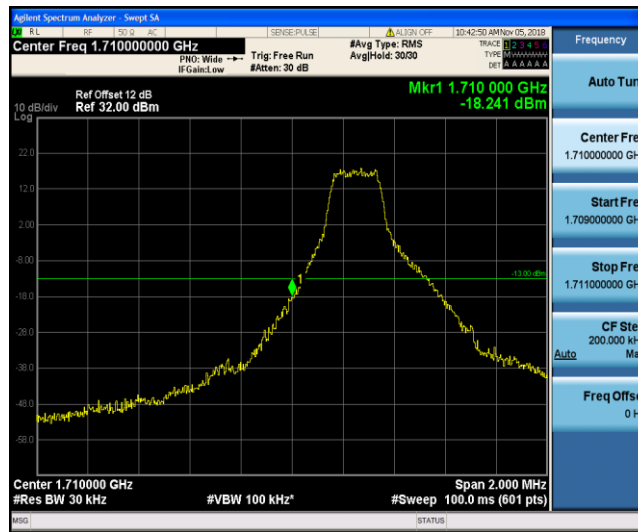

Test Graphs

Band4_1.4MHz_QPSK_19957_1RB#0